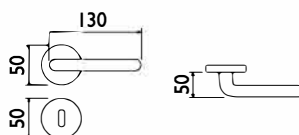

# DALLAS

CODICE e DESCRIZIONE  
CODE and DESCRIPTION

FINITURE  
FINISHINGS

€

PCS/BOX

**LHK029RR06**

Maniglia su rosetta tonda  
Handle with round rose

BRY	67,10	1
-----	-------	---