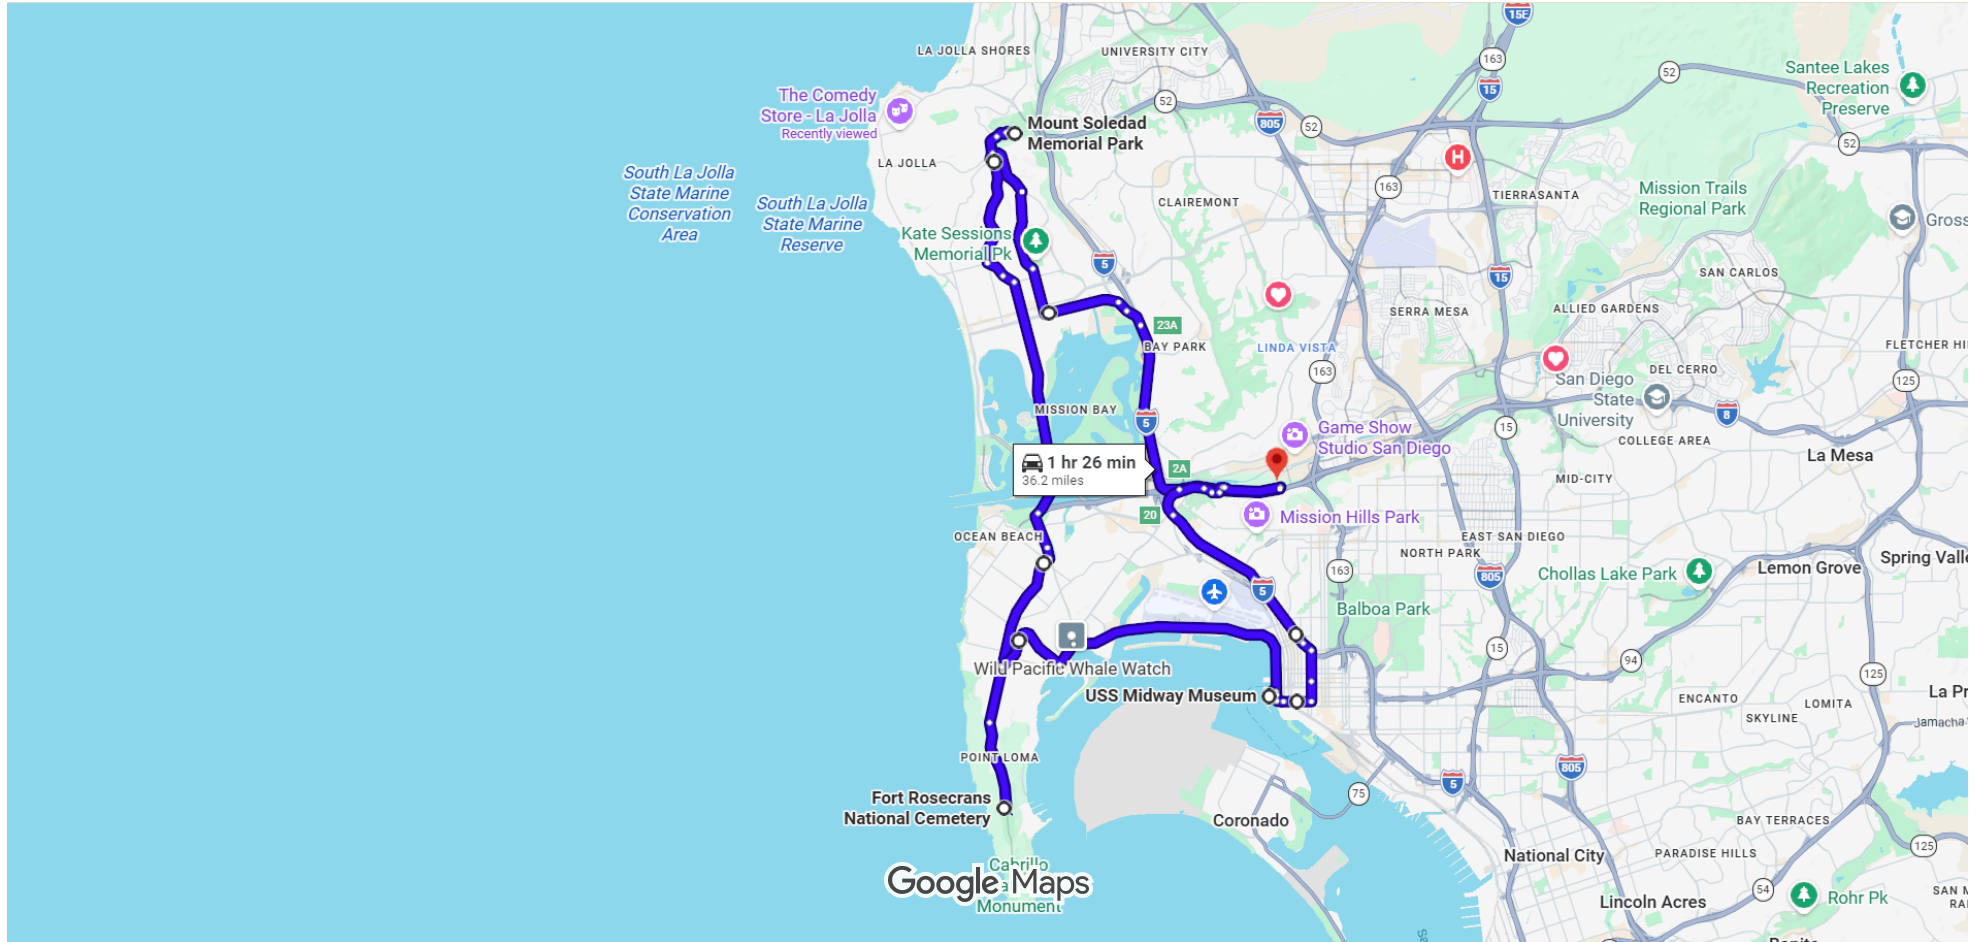

Handlery Hotel San Diego, 950 Hotel Cir N, San Diego, CA 92108 to Handlery Hotel San Diego, 950 Hotel Cir N, San Diego, CA 92108

Drive 36.2 miles, 1 hr 26 min

Imagery ©2026, Map data ©2026 Google, INEGI 2 mi