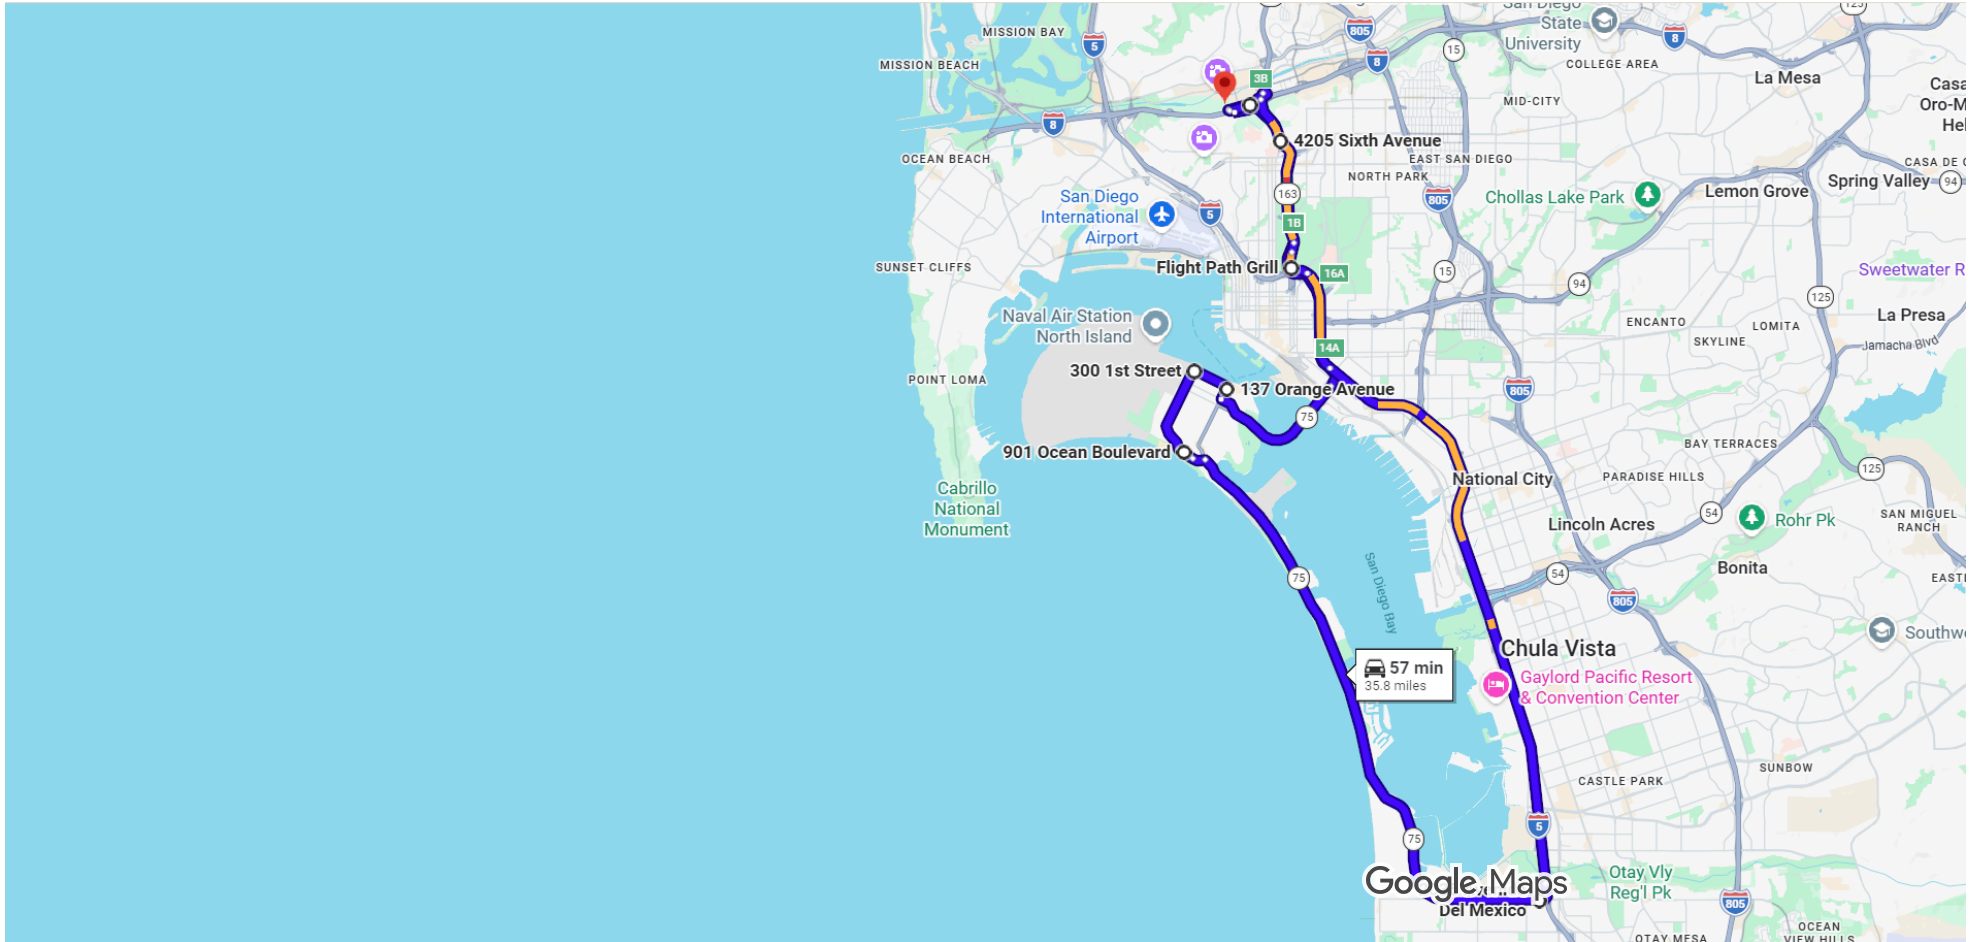

Handlery Hotel San Diego, 950 Hotel Cir N, San Diego, CA 92108 to Handlery Hotel San Diego, 950 Hotel Cir N, San Diego, CA 92108 Drive 35.8 miles, 57 min

Imagery ©2026 , Map data ©2026 INEGI, Google 2 mi

 via Hotel Cir N and CA-163 S **57 min**
Fastest route, the usual traffic 35.8 miles

Explore nearby Handlery Hotel San Diego