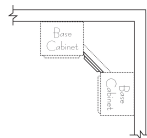

- DCSB36

- Requires a 36"X36" wall space

**Single Door Diagonal Corner Sink Front & Floor**

- DCSF36-FL

**Double Door Pie Cut Base Cabinet With Shelf**

- PCBS33 •
- PCBS36 ••

- Requires a 33"X33" wall space
- Requires a 36"X36" wall space

**Double Door Pie Cut Base Cabinet With Lazy Susan**

- PCBL36

- Requires a 36"X36" wall space

**Single Door & Drawer Peninsula Base Cabinet**

PB18  
PB21

- Specify R or L drawer
- 1 Adjustable shelf

**Double Door & Drawer Peninsula Base Cabinet**