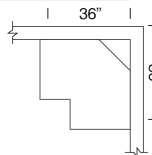

- DCSB36

- Requires a 36"X36" wall space

**Single Door Diagonal Corner Sink Front & Floor**

- DCSF36-FL

**Double Door Pie Cut Base Cabinet With Shelf**

- PCBS33 •
- PCBS36 ••

- Requires a 33"X33" wall space
- Requires a 36"X36" wall space

**Double Door Pie Cut Base Cabinet With Lazy Susan**

- PCBL36

- Requires a 36"X36" wall space

**Single Door & Drawer Peninsula Base Cabinet**

PB18  
PB21

- Specify R or L drawer
- 1 Adjustable shelf

**Double Door & Drawer Peninsula Base Cabinet**