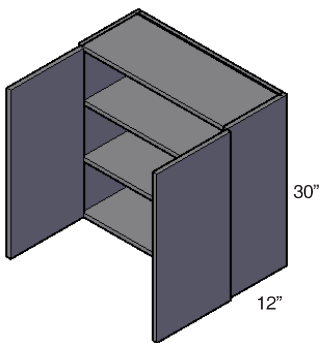

**24" High, 2 Doors  
Wall Cabinet**

W2424  
W2724  
W3024  
W3324  
W3624

• 1 Adjustable shelf

**Horizontal  
Wall Cabinet**

W3018-HD  
W3024-HD

**24" Deep, 15" High  
2 Doors Wall Cabinet**

- W301224    W361224
- W301524    W361524
- W301824    W361824
- W302124    W362124
- W331224
- W331524
- W331824
- W332124

**24" Deep, 24" High  
2 Doors Wall Cabinet**

- W302424
- W332424
- W362424

- 1 Adjustable shelf

**30" High, 1 Door  
Wall Cabinet**

- W930
- W1230
- W1530
- W1830
- W2130

- 2 Adjustable shelves

**30" High, 2 Doors  
Wall Cabinet**