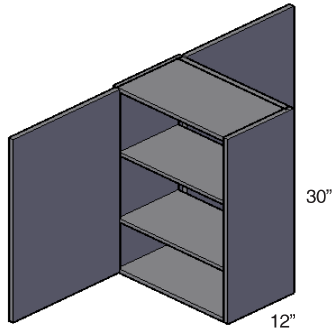

- W2430
- W2730
- W3030
- W3330
- W3630
- W3930
- W4230

- 2 Adjustable shelves

**30" High, 4 Doors  
Wall Cabinet**

- W4830
- W6030

- 2 Adjustable shelves

**30" High, 4 Doors  
Wall Cabinet**

- W6030-O

- 2 Adjustable shelves

**30" High, 1 Door  
Peninsula Wall Cabinet**

PW1830  
PW2130

- 2 Adjustable shelf

**30" High, 2 Door  
Peninsula Wall Cabinet**

PW3030  
PW3630

- 2 Adjustable shelf

**36" High, 1 Door  
Peninsula Wall Cabinet**