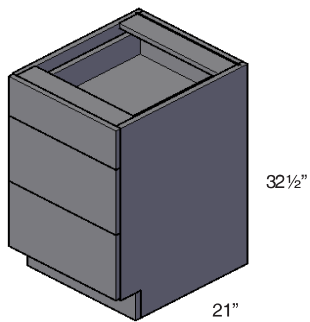

Triple Vanity Drawer Base Cabinet