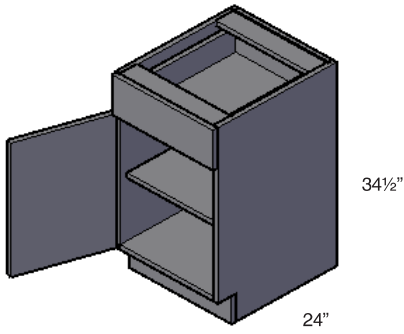

Single Door & Drawer Base Cabinet