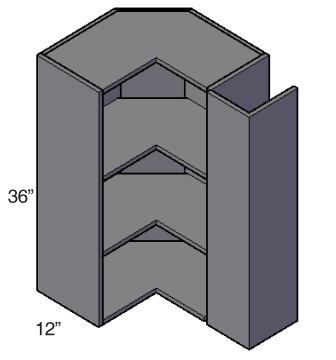

36" High, 2 Door Pie Cut Wall Cabinet

PCW2436

- 2 Adjustable shelves