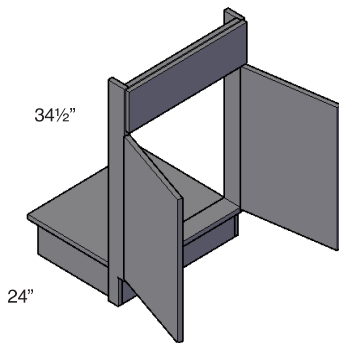

- DCSB36

- Requires a 36"X36" wall space

**Single Door Diagonal Corner Sink Front & Floor**

- DCSF36-FL

**Double Door Pie Cut Base Cabinet With Shelf**

- PCBS33 •
- PCBS36 ••

- Requires a 33"X33" wall space
- Requires a 36"X36" wall space

**Double Door Pie Cut Base Cabinet With Lazy Susan**

- PCBL36

- Requires a 36"X36" wall space

**Single Door & Drawer Peninsula Base Cabinet**

PB18  
PB21

- Specify R or L drawer
- 1 Adjustable shelf

**Double Door & Drawer Peninsula Base Cabinet**

PB30  
PB36

- 1 Adjustable shelf

**Peninsula Blind Base Cabinet**

PBLB36/39  
PBLB39/42  
PBLB42/45  
PBLB45/48

- Specify R or L drawer
- 1 Adjustable shelf

**Sink Front**

SF24  
SF30  
SF33  
SF36

**Diagonal Corner Base Cabinet**

DCB36

- 1 Adjustable shelf
- Requires a 36"X36" wall space

2DB12  
2DB15  
2DB18  
2DB21  
2DB24  
2DB30

**Single Door  
Utility Cabinet**

U1824X84  
U1824X90

**Single Door  
Utility Cabinet**

U1824X96

**Double Door  
Utility Cabinet**