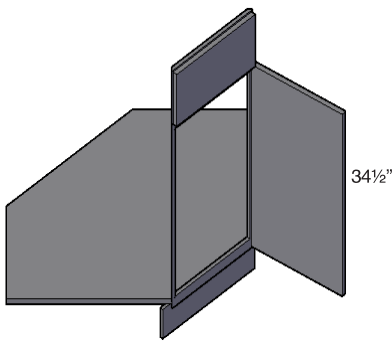

- DCSB36

- Requires a 36"X36" wall space

**Single Door Diagonal Corner Sink Front & Floor**

- DCSF36-FL

**Double Door Pie Cut Base Cabinet With Shelf**

- PCBS33 •
- PCBS36 ••

- Requires a 33"X33" wall space
- Requires a 36"X36" wall space

**Double Door Pie Cut Base Cabinet With Lazy Susan**

- PCBL36

- Requires a 36"X36" wall space

**Single Door & Drawer Peninsula Base Cabinet**

PB18  
PB21

- Specify R or L drawer
- 1 Adjustable shelf

**Double Door & Drawer Peninsula Base Cabinet**