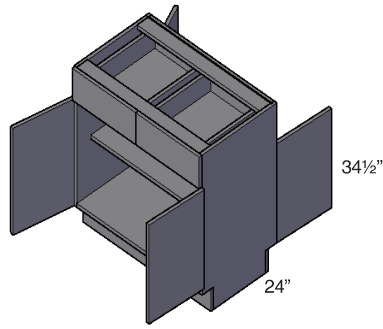

- DCSB36

- Requires a 36"X36" wall space

**Single Door Diagonal Corner Sink Front & Floor**

- DCSF36-FL

**Double Door Pie Cut Base Cabinet With Shelf**

- PCBS33 •
- PCBS36 ••

- Requires a 33"X33" wall space
- Requires a 36"X36" wall space

**Double Door Pie Cut Base Cabinet With Lazy Susan**

- PCBL36

- Requires a 36"X36" wall space

**Single Door & Drawer Peninsula Base Cabinet**

PB18  
PB21

- Specify R or L drawer
- 1 Adjustable shelf

**Double Door & Drawer Peninsula Base Cabinet**

PB30  
PB36

- 1 Adjustable shelf

**Peninsula Blind Base Cabinet**

PBLB36/39  
PBLB39/42  
PBLB42/45  
PBLB45/48

- Specify R or L drawer
- 1 Adjustable shelf

**Sink Front**

SF24  
SF30  
SF33  
SF36

**Diagonal Corner Base Cabinet**