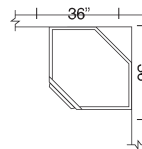

- 1 Adjustable shelf
- Requires a 36"X36" wall space