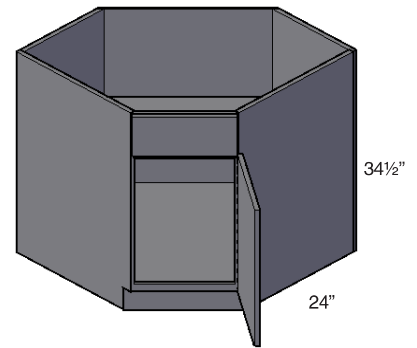

- DCSB36

- Requires a 36"X36" wall space

**Single Door Diagonal Corner Sink Front & Floor**

- DCSF36-FL

**Double Door Pie Cut Base Cabinet With Shelf**

- PCBS33 •
- PCBS36 ••

- Requires a 33"X33" wall space
- Requires a 36"X36" wall space

**Double Door Pie Cut Base Cabinet With Lazy Susan**

- PCBL36

- Requires a 36"X36" wall space

**Single Door & Drawer Peninsula Base Cabinet**

PB18  
PB21

- Specify R or L drawer
- 1 Adjustable shelf

**Double Door & Drawer Peninsula Base Cabinet**