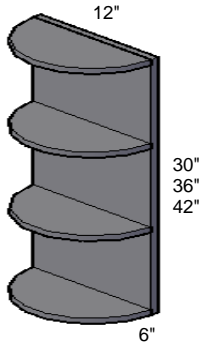

Peninsula open end wall cabinet

POEW30
POEW36
POEW42