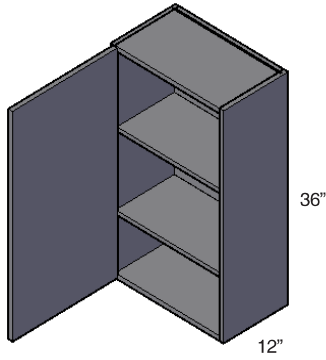

- 2 Adjustable shelves

**30" High, 1 Door Blind Wall Cabinet**

BCW27/3030  
BCW30/3330  
BCW33/3630  
BCW36/3930

	Act.	Max	Door	Filler
BCW27/30	27"	30"	12"	6"
BCW30/33	30"	33"	15"	6"
BCW33/36	33"	36"	18"	6"
BCW36/39	36"	39"	21"	6"

- 2 Adjustable shelves
- Filler Movable

**30" High, 2 Doors Blind Wall Cabinet**

BCW39/4230  
BCW42/4530

	Act.	Max	Door	Filler
BCW39/42	39"	42"	24"	6"
BCW42/45	42"	45"	27"	6"

- 2 Adjustable shelves
- Filler Movable

**30" High, Mullion And Glass Doors**

MD1530  
MD1830  
MD2430  
MD3030  
MD3630  
MDCW2430  
GD1530  
GD1830  
GD3030  
GD3630  
GDCW2430

**36" High, 1 Door Wall Cabinet**

W936  
W1236  
W1536  
W1836  
W2136