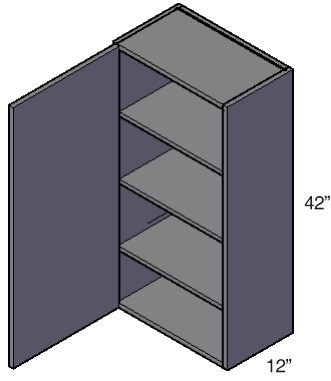

- 2 Adjustable shelves

**36" High, 2 Doors Wall Cabinet**

W2436  
W2736  
W3036  
W3336  
W3636

- 2 Adjustable shelves

**36" High, 1 Door Diagonal Corner Wall Cabinet**

DCW2436  
DCW2736

- 2 Adjustable shelves

**36" High, 2 Door Pie Cut Wall Cabinet**

PCW2436

- 2 Adjustable shelves

**36" High, 1 Door Blind Wall Cabinet**

BCW27/3036  
BCW30/3336  
BCW33/3636  
BCW36/3936  
BCW39/4236

	Act.	Max	Door	Filler
BCW27/30	27"	30"	12"	6"
BCW30/33	30"	33"	15"	6"
BCW33/36	33"	36"	18"	6"
BCW36/39	36"	39"	21"	6"
BCW39/42	39"	42"	24"	6"

- 2 Adjustable shelves
- Filler Movable

**36" High, Mullion And Glass Doors**

MD1536  
MD1836  
MD2436  
MD3036  
MD3636  
MDCW2436  
MDCW2736  
GD1536  
GD1836  
GD3036  
GD3636  
GDCW2436

**42" High, 1 Door Wall Cabinet**