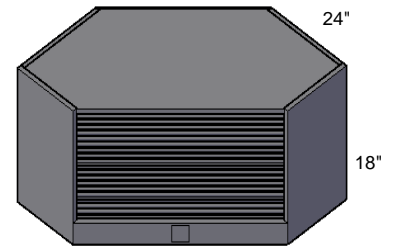

Diagonal appliance garage