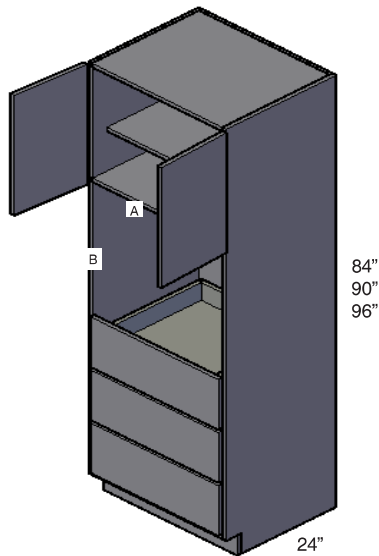

DCB36

- 1 Adjustable shelf
- Requires a 36"X36" wall space

2DB12  
2DB15  
2DB18  
2DB21  
2DB24  
2DB30

**Single Door  
Utility Cabinet**

U1824X84  
U1824X90

**Single Door  
Utility Cabinet**

U1824X96

**Double Door  
Utility Cabinet**

U2424X84  
U2424x90

**Double Door  
Utility Cabinet**

U2424x96

**Double Door  
Oven Cabinet**

NOTE: for double oven remove drawers

OV3084	OV3384
OV3090	OV3390
OV3096	OV3396
(Opening is A 27" X B 27")	(Opening is A 30" X B 30")