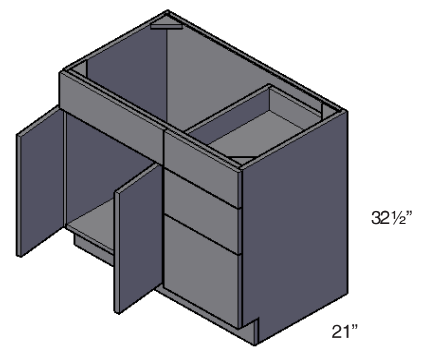

Double Door & 3 Drawer Vanity Sink Base Cabinet