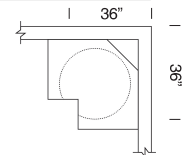

- DCSB36

- Requires a 36"X36" wall space

**Single Door Diagonal Corner Sink Front & Floor**

- DCSF36-FL

**Double Door Pie Cut Base Cabinet With Shelf**

- PCBS33 •
- PCBS36 ••

- Requires a 33"X33" wall space
- Requires a 36"X36" wall space

**Double Door Pie Cut Base Cabinet With Lazy Susan**

- PCBL36

- Requires a 36"X36" wall space

**Single Door & Drawer Peninsula Base Cabinet**

PB18  
PB21

- Specify R or L drawer
- 1 Adjustable shelf

**Double Door & Drawer Peninsula Base Cabinet**