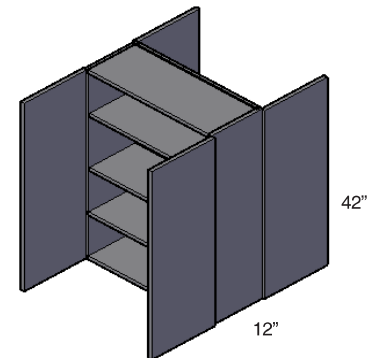

**30" High, 1 Door  
Peninsula Wall Cabinet**

PW1830  
PW2130

- 2 Adjustable shelf

**30" High, 2 Door  
Peninsula Wall Cabinet**

PW3030  
PW3630

- 2 Adjustable shelf

**36" High, 1 Door  
Peninsula Wall Cabinet**

PW1836  
PW2136

- 2 Adjustable shelf

**36" High, 1 Door  
Peninsula Wall Cabinet**

PW3036  
PW3636

- 2 Adjustable shelf

**42" High, 1 Door  
Peninsula Wall Cabinet**

PW1842  
PW2142

- 3 Adjustable shelf

**42" High, 1 Door  
Peninsula Wall Cabinet**

PW3042  
PW3642

- 3 Adjustable shelf

**30" High, 1 Door Diagonal Corner Wall Cabinet**

DCW2430

- 2 Adjustable shelves

**30" High, 2 Door Pie Cut Wall Cabinet**

PCW2430