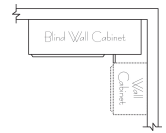

Act.	Max	Door	Filler
BCW27/30	27"	30"	12"	6"
BCW30/33	30"	33"	15"	6"
BCW33/36	33"	36"	18"	6"
BCW36/39	36"	39"	21"	6"

- 2 Adjustable shelves
- Filler Movable