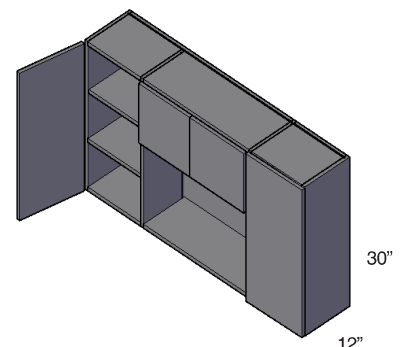

- W2430
- W2730
- W3030
- W3330
- W3630
- W3930
- W4230

- 2 Adjustable shelves

**30" High, 4 Doors  
Wall Cabinet**

- W4830
- W6030

- 2 Adjustable shelves

**30" High, 4 Doors  
Wall Cabinet**

- W6030-O

- 2 Adjustable shelves

**30" High, 1 Door  
Peninsula Wall Cabinet**

PW1830  
PW2130

- 2 Adjustable shelf

**30" High, 2 Door  
Peninsula Wall Cabinet**

PW3030  
PW3630

- 2 Adjustable shelf

**36" High, 1 Door  
Peninsula Wall Cabinet**