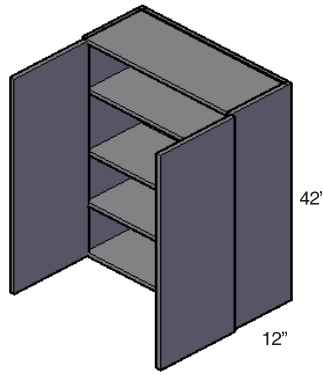

42" High, 2 Doors Wall Cabinet

W2442
W2742
W3042
W3342
W3642
W3942

- 3 Adjustable shelves