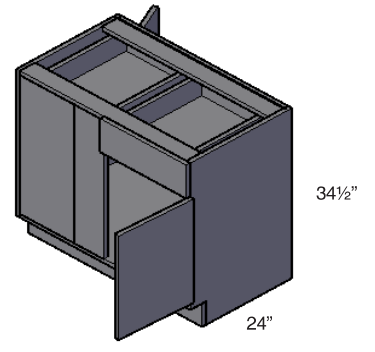

- DCSB36

- Requires a 36"X36" wall space

**Single Door Diagonal Corner Sink Front & Floor**

- DCSF36-FL

**Double Door Pie Cut Base Cabinet With Shelf**

- PCBS33 •
- PCBS36 ••

- Requires a 33"X33" wall space
- Requires a 36"X36" wall space

**Double Door Pie Cut Base Cabinet With Lazy Susan**

- PCBL36

- Requires a 36"X36" wall space

**Single Door & Drawer Peninsula Base Cabinet**

PB18  
PB21

- Specify R or L drawer
- 1 Adjustable shelf

**Double Door & Drawer Peninsula Base Cabinet**

PB30  
PB36

- 1 Adjustable shelf

**Peninsula Blind Base Cabinet**

PBLB36/39  
PBLB39/42  
PBLB42/45  
PBLB45/48

- Specify R or L drawer
- 1 Adjustable shelf

**Sink Front**

SF24  
SF30  
SF33  
SF36

**Diagonal Corner Base Cabinet**

DCB36

- 1 Adjustable shelf
- Requires a 36"X36" wall space

2DB12  
2DB15  
2DB18  
2DB21  
2DB24  
2DB30

**Single Door  
Utility Cabinet**

U1824X84  
U1824X90

**Single Door  
Utility Cabinet**

U1824X96

**Double Door  
Utility Cabinet**