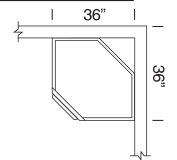

- DCSB36

- Requires a 36"X36" wall space

**Single Door Diagonal Corner Sink Front & Floor**

- DCSF36-FL

**Double Door Pie Cut Base Cabinet With Shelf**

- PCBS33 •
- PCBS36 ••

- Requires a 33"X33" wall space
- Requires a 36"X36" wall space

**Double Door Pie Cut Base Cabinet With Lazy Susan**

- PCBL36

- Requires a 36"X36" wall space

**Single Door & Drawer Peninsula Base Cabinet**

PB18  
PB21

- Specify R or L drawer
- 1 Adjustable shelf

**Double Door & Drawer Peninsula Base Cabinet**