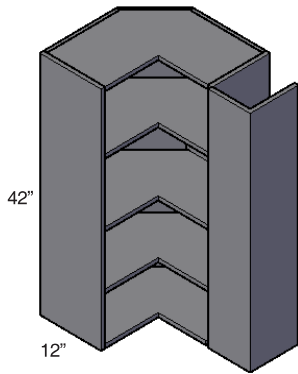

42" High, 2 Door Pie Cut Wall Cabinet

PCW2442

- 3 Adjustable shelves