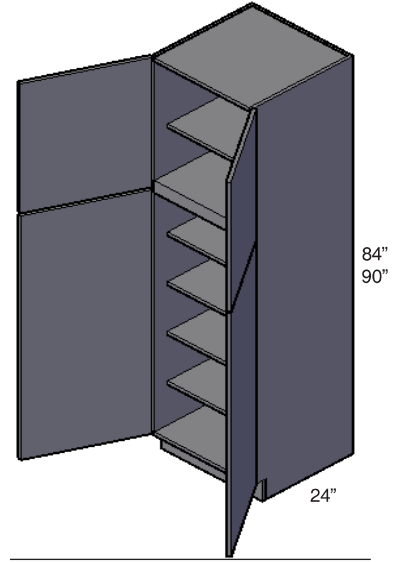

PB30  
PB36

- 1 Adjustable shelf

**Peninsula Blind Base Cabinet**

PBLB36/39  
PBLB39/42  
PBLB42/45  
PBLB45/48

- Specify R or L drawer
- 1 Adjustable shelf

**Sink Front**

SF24  
SF30  
SF33  
SF36

**Diagonal Corner Base Cabinet**

DCB36

- 1 Adjustable shelf
- Requires a 36"X36" wall space

2DB12  
2DB15  
2DB18  
2DB21  
2DB24  
2DB30

**Single Door  
Utility Cabinet**

U1824X84  
U1824X90

**Single Door  
Utility Cabinet**

U1824X96

**Double Door  
Utility Cabinet**