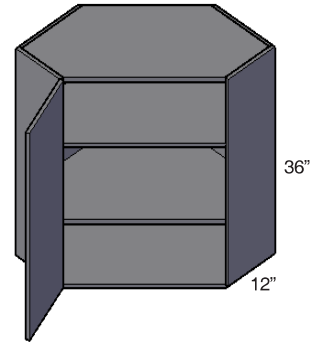

**30" High, Mullion And Glass Doors**

MD1530  
MD1830  
MD2430  
MD3030  
MD3630  
MDCW2430  
GD1530  
GD1830  
GD3030  
GD3630  
GDCW2430

**36" High, 1 Door Wall Cabinet**

W936  
W1236  
W1536  
W1836  
W2136

- 2 Adjustable shelves

**36" High, 2 Doors Wall Cabinet**

W2436  
W2736  
W3036  
W3336  
W3636

- 2 Adjustable shelves

**36" High, 1 Door Diagonal Corner Wall Cabinet**

DCW2436  
DCW2736

- 2 Adjustable shelves

**36" High, 2 Door Pie Cut Wall Cabinet**

PCW2436

- 2 Adjustable shelves

**36" High, 1 Door Blind Wall Cabinet**

BCW27/3036  
BCW30/3336  
BCW33/3636  
BCW36/3936  
BCW39/4236

	Act.	Max	Door	Filler
BCW27/30	27"	30"	12"	6"
BCW30/33	30"	33"	15"	6"
BCW33/36	33"	36"	18"	6"
BCW36/39	36"	39"	21"	6"
BCW39/42	39"	42"	24"	6"