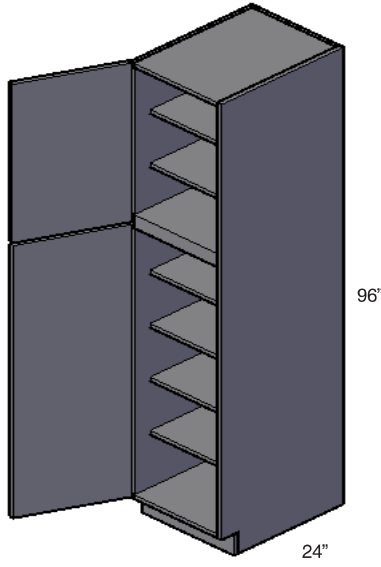

PB30  
PB36

- 1 Adjustable shelf

**Peninsula Blind Base Cabinet**

PBLB36/39  
PBLB39/42  
PBLB42/45  
PBLB45/48

- Specify R or L drawer
- 1 Adjustable shelf

**Sink Front**

SF24  
SF30  
SF33  
SF36

**Diagonal Corner Base Cabinet**

DCB36

- 1 Adjustable shelf
- Requires a 36"X36" wall space

2DB12  
2DB15  
2DB18  
2DB21  
2DB24  
2DB30

**Single Door  
Utility Cabinet**

U1824X84  
U1824X90

**Single Door  
Utility Cabinet**

U1824X96

**Double Door  
Utility Cabinet**