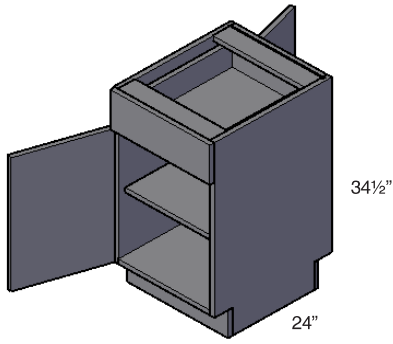

- DCSB36

- Requires a 36"X36" wall space

**Single Door Diagonal Corner Sink Front & Floor**

- DCSF36-FL

**Double Door Pie Cut Base Cabinet With Shelf**

- PCBS33 •
- PCBS36 ••

- Requires a 33"X33" wall space
- Requires a 36"X36" wall space

**Double Door Pie Cut Base Cabinet With Lazy Susan**

- PCBL36

- Requires a 36"X36" wall space

**Single Door & Drawer Peninsula Base Cabinet**

PB18  
PB21

- Specify R or L drawer
- 1 Adjustable shelf

**Double Door & Drawer Peninsula Base Cabinet**

PB30  
PB36

- 1 Adjustable shelf

**Peninsula Blind Base Cabinet**

PBLB36/39  
PBLB39/42  
PBLB42/45  
PBLB45/48

- Specify R or L drawer
- 1 Adjustable shelf

**Sink Front**

SF24  
SF30  
SF33  
SF36

**Diagonal Corner Base Cabinet**

DCB36

- 1 Adjustable shelf
- Requires a 36"X36" wall space

2DB12  
2DB15  
2DB18  
2DB21  
2DB24  
2DB30

**Single Door  
Utility Cabinet**

U1824X84  
U1824X90

**Single Door  
Utility Cabinet**

U1824X96

**Double Door  
Utility Cabinet**