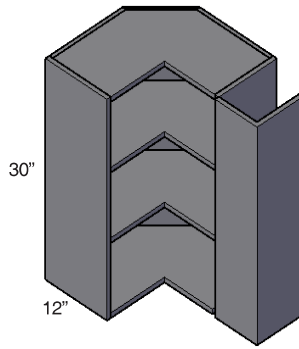

**42" High, 1 Door  
Peninsula Wall Cabinet**

PW3042  
PW3642

- 3 Adjustable shelf

**30" High, 1 Door Diagonal Corner Wall Cabinet**

DCW2430

- 2 Adjustable shelves

**30" High, 2 Door Pie Cut Wall Cabinet**

PCW2430

- 2 Adjustable shelves

**30" High, 1 Door Blind Wall Cabinet**

BCW27/3030  
BCW30/3330  
BCW33/3630  
BCW36/3930

	Act.	Max	Door	Filler
BCW27/30	27"	30"	12"	6"
BCW30/33	30"	33"	15"	6"
BCW33/36	33"	36"	18"	6"
BCW36/39	36"	39"	21"	6"