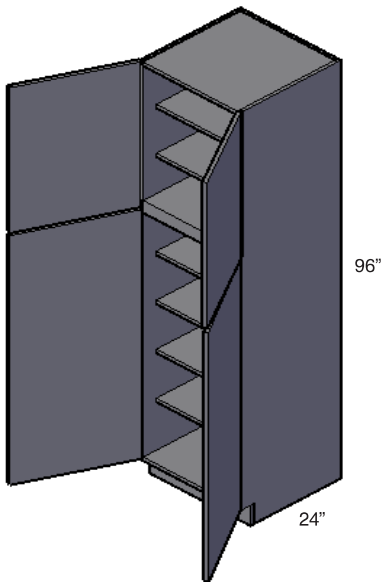

**Double Door
Utility Cabinet**

U2424x96