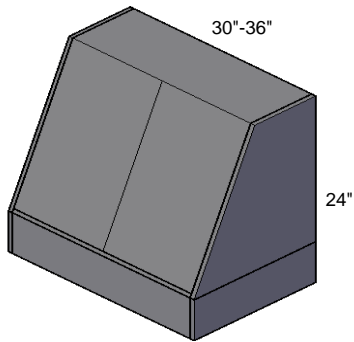

**Wall Tall & Base
Finished Skin**

WSKIN30
WSKIN42
TSKIN2496

BSKIN

**Lazy Susan
(Wood or Metal)**

LAZYSW
LAZYSM

Touch Up Kit

TUPK

Range hood

RH-30
RH-36

Straight appliance garage

SAG2418
SAG3018

• Wood Only

Diagonal appliance garage

DAG2418

• Wood Only