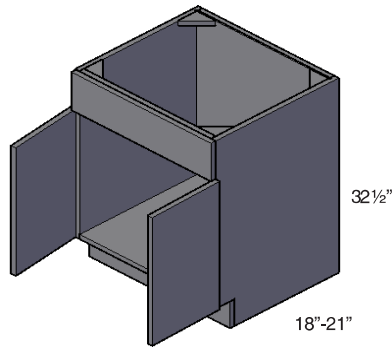

### Tall Decorative Door

TDD1250

• Use WDD for the top part

**Single Door Vanity Sink Base Cabinet**

V1816

**Double Door Vanity Sink Base Cabinet**

V2418  
V2421

**Double Door Vanity Sink Base Cabinet**