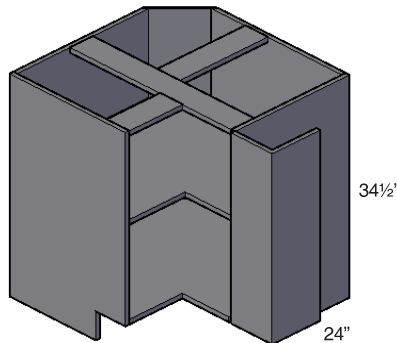

- DCSB36

- Requires a 36"X36" wall space

**Single Door Diagonal Corner Sink Front & Floor**

- DCSF36-FL

**Double Door Pie Cut Base Cabinet With Shelf**

- PCBS33 •
- PCBS36 ••

- Requires a 33"X33" wall space
- Requires a 36"X36" wall space

**Double Door Pie Cut Base Cabinet With Lazy Susan**

- PCBL36

- Requires a 36"X36" wall space

**Single Door & Drawer Peninsula Base Cabinet**

PB18  
PB21

- Specify R or L drawer
- 1 Adjustable shelf

**Double Door & Drawer Peninsula Base Cabinet**