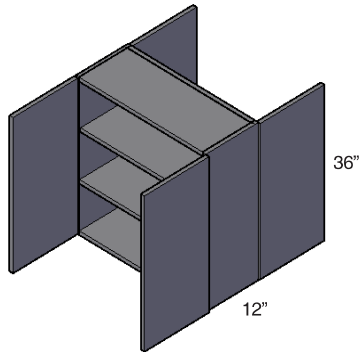

**30" High, 1 Door  
Peninsula Wall Cabinet**

PW1830  
PW2130

- 2 Adjustable shelf

**30" High, 2 Door  
Peninsula Wall Cabinet**

PW3030  
PW3630

- 2 Adjustable shelf

**36" High, 1 Door  
Peninsula Wall Cabinet**

PW1836  
PW2136

- 2 Adjustable shelf

**36" High, 1 Door  
Peninsula Wall Cabinet**

PW3036  
PW3636

- 2 Adjustable shelf

**42" High, 1 Door  
Peninsula Wall Cabinet**

PW1842  
PW2142

- 3 Adjustable shelf