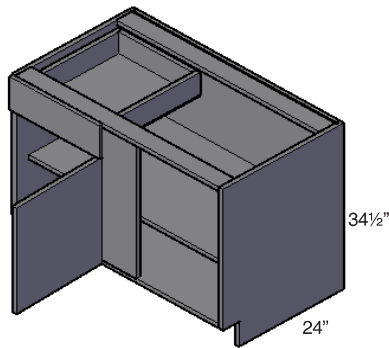

Single Door & Drawer Blind Corner Base Cabinet

- BCB42/45
- BCB45/48

	Act.	Max	Door	Filler
BCB42/45	39"	45"	15"	9"
BCB45/48	45"	48"	18"	9"

- Specify R or L drawer