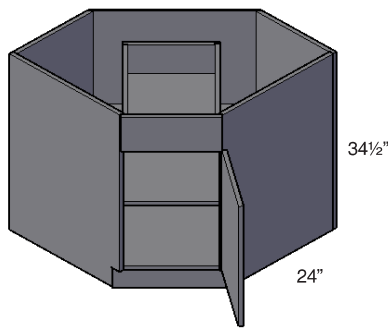

- DCSB36

- Requires a 36"X36" wall space

**Single Door Diagonal Corner Sink Front & Floor**

- DCSF36-FL

**Double Door Pie Cut Base Cabinet With Shelf**

- PCBS33 •
- PCBS36 ••

- Requires a 33"X33" wall space
- Requires a 36"X36" wall space

**Double Door Pie Cut Base Cabinet With Lazy Susan**

- PCBL36

- Requires a 36"X36" wall space

**Single Door & Drawer Peninsula Base Cabinet**

PB18  
PB21

- Specify R or L drawer
- 1 Adjustable shelf

**Double Door & Drawer Peninsula Base Cabinet**

PB30  
PB36

- 1 Adjustable shelf

**Peninsula Blind Base Cabinet**

PBLB36/39  
PBLB39/42  
PBLB42/45  
PBLB45/48

- Specify R or L drawer
- 1 Adjustable shelf

**Sink Front**

SF24  
SF30  
SF33  
SF36

**Diagonal Corner Base Cabinet**

DCB36

- 1 Adjustable shelf
- Requires a 36"X36" wall space

2DB12  
2DB15  
2DB18  
2DB21  
2DB24  
2DB30

**Single Door  
Utility Cabinet**

U1824X84  
U1824X90

**Single Door  
Utility Cabinet**

U1824X96

**Double Door  
Utility Cabinet**