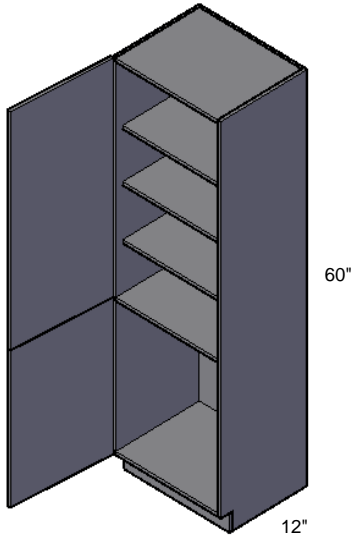

2 Single Door Utility Cabinet

- WDD1560
- WDD1860
- WDD2460
- WDD3060