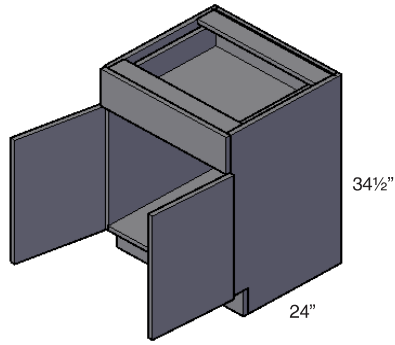

Double Door & Single Drawer Base Cabinet