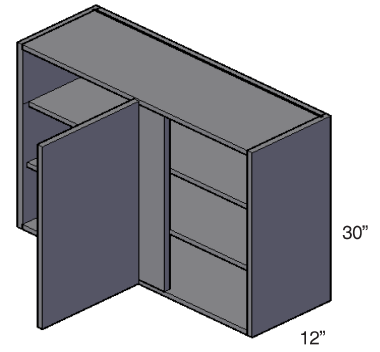

**30" High, 1 Door  
Peninsula Wall Cabinet**

PW1830  
PW2130

- 2 Adjustable shelf

**30" High, 2 Door  
Peninsula Wall Cabinet**

PW3030  
PW3630

- 2 Adjustable shelf

**36" High, 1 Door  
Peninsula Wall Cabinet**

PW1836  
PW2136

- 2 Adjustable shelf

**36" High, 1 Door  
Peninsula Wall Cabinet**

PW3036  
PW3636

- 2 Adjustable shelf

**42" High, 1 Door  
Peninsula Wall Cabinet**

PW1842  
PW2142

- 3 Adjustable shelf

**42" High, 1 Door  
Peninsula Wall Cabinet**

PW3042  
PW3642

- 3 Adjustable shelf

**30" High, 1 Door Diagonal Corner Wall Cabinet**

DCW2430

- 2 Adjustable shelves

**30" High, 2 Door Pie Cut Wall Cabinet**

PCW2430

- 2 Adjustable shelves

**30" High, 1 Door Blind Wall Cabinet**

BCW27/3030  
BCW30/3330  
BCW33/3630  
BCW36/3930

	Act.	Max	Door	Filler
BCW27/30	27"	30"	12"	6"
BCW30/33	30"	33"	15"	6"
BCW33/36	33"	36"	18"	6"
BCW36/39	36"	39"	21"	6"