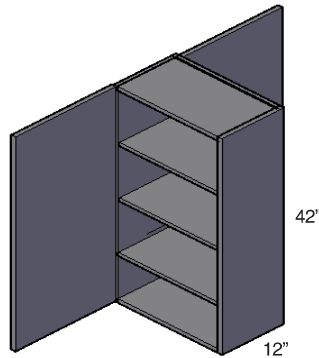

**30" High, 1 Door  
Peninsula Wall Cabinet**

PW1830  
PW2130

- 2 Adjustable shelf

**30" High, 2 Door  
Peninsula Wall Cabinet**

PW3030  
PW3630

- 2 Adjustable shelf

**36" High, 1 Door  
Peninsula Wall Cabinet**

PW1836  
PW2136

- 2 Adjustable shelf

**36" High, 1 Door  
Peninsula Wall Cabinet**

PW3036  
PW3636

- 2 Adjustable shelf

**42" High, 1 Door  
Peninsula Wall Cabinet**

PW1842  
PW2142

- 3 Adjustable shelf

**42" High, 1 Door  
Peninsula Wall Cabinet**

PW3042  
PW3642

- 3 Adjustable shelf

**30" High, 1 Door Diagonal Corner Wall Cabinet**

DCW2430

- 2 Adjustable shelves

**30" High, 2 Door Pie Cut Wall Cabinet**

PCW2430