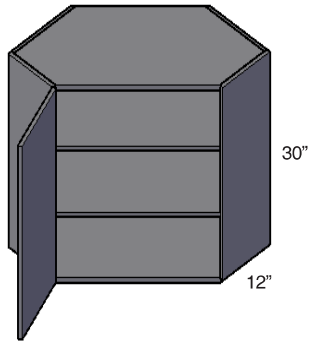

**30" High, 1 Door  
Peninsula Wall Cabinet**

PW1830  
PW2130

- 2 Adjustable shelf

**30" High, 2 Door  
Peninsula Wall Cabinet**

PW3030  
PW3630

- 2 Adjustable shelf

**36" High, 1 Door  
Peninsula Wall Cabinet**

PW1836  
PW2136

- 2 Adjustable shelf

**36" High, 1 Door  
Peninsula Wall Cabinet**

PW3036  
PW3636

- 2 Adjustable shelf

**42" High, 1 Door  
Peninsula Wall Cabinet**

PW1842  
PW2142

- 3 Adjustable shelf

**42" High, 1 Door  
Peninsula Wall Cabinet**

PW3042  
PW3642

- 3 Adjustable shelf

**30" High, 1 Door Diagonal Corner Wall Cabinet**

DCW2430

- 2 Adjustable shelves

**30" High, 2 Door Pie Cut Wall Cabinet**

PCW2430