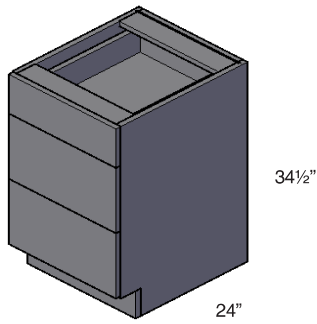

- SB24
- SB27

**Double Door & 2 Drawer Fronts Sink Base Cabinet**

- SB30
- SB33
- SB36
- SB39
- SB42

**2 Double Door & 2 Drawers Sink Base Cabinet**

- SB60

**Three Drawer Base Cabinet**

- 3DB12
- 3DB15
- 3DB18
- 3DB21
- 3DB24
- 3DB30

- DCSB36

- Requires a 36"X36" wall space

**Single Door Diagonal Corner Sink Front & Floor**

- DCSF36-FL

**Double Door Pie Cut Base Cabinet With Shelf**

- PCBS33 •
- PCBS36 ••

- Requires a 33"X33" wall space
- Requires a 36"X36" wall space