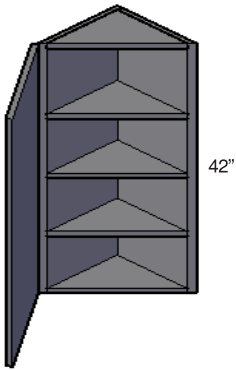

Single Door Diagonal Wall End Cabinet