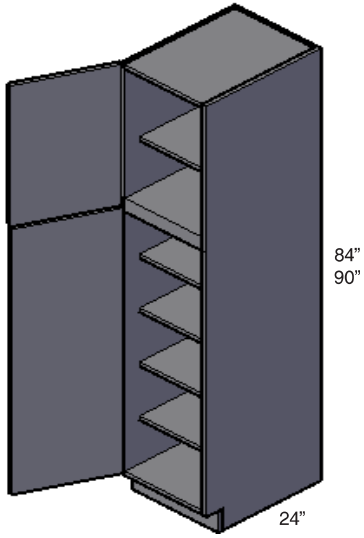

PB30  
PB36

- 1 Adjustable shelf

**Peninsula Blind Base Cabinet**

PBLB36/39  
PBLB39/42  
PBLB42/45  
PBLB45/48

- Specify R or L drawer
- 1 Adjustable shelf

**Sink Front**

SF24  
SF30  
SF33  
SF36

**Diagonal Corner Base Cabinet**

DCB36

- 1 Adjustable shelf
- Requires a 36"X36" wall space

2DB12  
2DB15  
2DB18  
2DB21  
2DB24  
2DB30

**Single Door  
Utility Cabinet**

U1824X84  
U1824X90

**Single Door  
Utility Cabinet**

U1824X96

**Double Door  
Utility Cabinet**