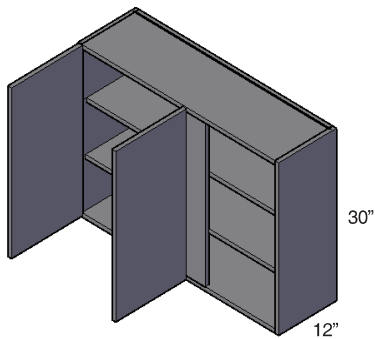

**42" High, 1 Door  
Peninsula Wall Cabinet**

PW3042  
PW3642

- 3 Adjustable shelf

**30" High, 1 Door Diagonal Corner Wall Cabinet**

DCW2430

- 2 Adjustable shelves

**30" High, 2 Door Pie Cut Wall Cabinet**

PCW2430

- 2 Adjustable shelves

**30" High, 1 Door Blind Wall Cabinet**

BCW27/3030  
BCW30/3330  
BCW33/3630  
BCW36/3930

	Act.	Max	Door	Filler
BCW27/30	27"	30"	12"	6"
BCW30/33	30"	33"	15"	6"
BCW33/36	33"	36"	18"	6"
BCW36/39	36"	39"	21"	6"

- 2 Adjustable shelves
- Filler Movable

**30" High, 2 Doors Blind Wall Cabinet**

BCW39/4230  
BCW42/4530

	Act.	Max	Door	Filler
BCW39/42	39"	42"	24"	6"
BCW42/45	42"	45"	27"	6"

- 2 Adjustable shelves
- Filler Movable