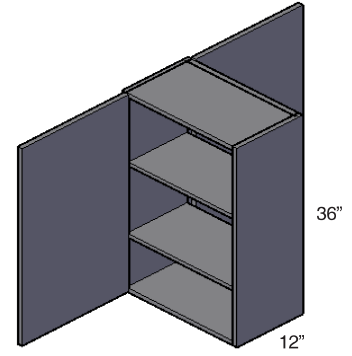

**30" High, 1 Door  
Peninsula Wall Cabinet**

PW1830  
PW2130

- 2 Adjustable shelf

**30" High, 2 Door  
Peninsula Wall Cabinet**

PW3030  
PW3630

- 2 Adjustable shelf

**36" High, 1 Door  
Peninsula Wall Cabinet**

PW1836  
PW2136

- 2 Adjustable shelf

**36" High, 1 Door  
Peninsula Wall Cabinet**

PW3036  
PW3636

- 2 Adjustable shelf

**42" High, 1 Door  
Peninsula Wall Cabinet**

PW1842  
PW2142

- 3 Adjustable shelf