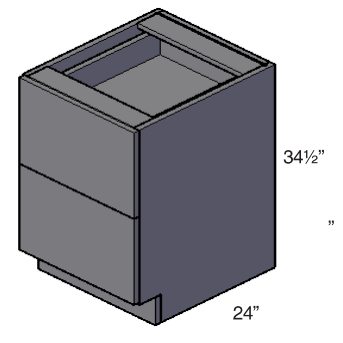

- DCSB36

- Requires a 36"X36" wall space

**Single Door Diagonal Corner Sink Front & Floor**

- DCSF36-FL

**Double Door Pie Cut Base Cabinet With Shelf**

- PCBS33 •
- PCBS36 ••

- Requires a 33"X33" wall space
- Requires a 36"X36" wall space

**Double Door Pie Cut Base Cabinet With Lazy Susan**

- PCBL36

- Requires a 36"X36" wall space

**Single Door & Drawer Peninsula Base Cabinet**

PB18  
PB21

- Specify R or L drawer
- 1 Adjustable shelf

**Double Door & Drawer Peninsula Base Cabinet**

PB30  
PB36

- 1 Adjustable shelf

**Peninsula Blind Base Cabinet**

PBLB36/39  
PBLB39/42  
PBLB42/45  
PBLB45/48

- Specify R or L drawer
- 1 Adjustable shelf

**Sink Front**

SF24  
SF30  
SF33  
SF36

**Diagonal Corner Base Cabinet**

DCB36

- 1 Adjustable shelf
- Requires a 36"X36" wall space

2DB12  
2DB15  
2DB18  
2DB21  
2DB24  
2DB30

**Single Door  
Utility Cabinet**

U1824X84  
U1824X90

**Single Door  
Utility Cabinet**

U1824X96

**Double Door  
Utility Cabinet**