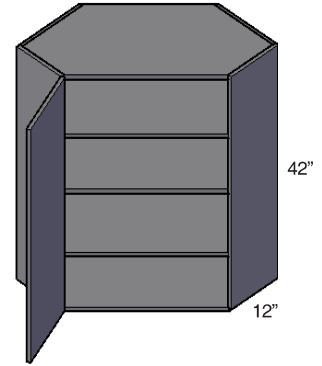

- 2 Adjustable shelves
- Filler Movable

**36" High, Mullion And Glass Doors**

MD1536  
MD1836  
MD2436  
MD3036  
MD3636  
MDCW2436  
MDCW2736  
GD1536  
GD1836  
GD3036  
GD3636  
GDCW2436

**42" High, 1 Door Wall Cabinet**

W942  
W1242  
W1542  
W1842  
W2142

- 3 Adjustable shelves

**42" High, 2 Doors Wall Cabinet**

W2442  
W2742  
W3042  
W3342  
W3642  
W3942

- 3 Adjustable shelves

**42" High, 1 Door Diagonal Corner Wall Cabinet**

DCW2442  
DCW2742

- 3 Adjustable shelves

**42" High, 2 Door Pie Cut Wall Cabinet**

PCW2442

- 3 Adjustable shelves

**42" High, 1 Door Blind Wall Cabinet**

BCW27/3042  
BCW30/3342  
BCW33/3642  
BCW36/3942

	Act.	Max	Door	Filler
BCW27/30	27"	30"	12"	6"
BCW30/33	30"	33"	15"	6"
BCW33/36	33"	36"	18"	6"
BCW36/39	36"	39"	21"	6"