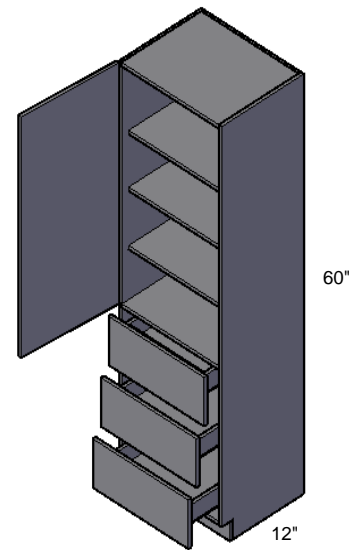

**Single Door
Utility Cabinet**

WDR1560-3
WDR1860-3
WDR2460-3
WDR3060-3