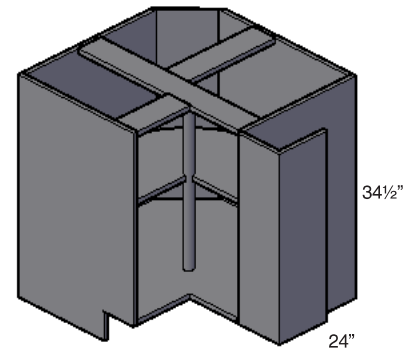

- DCSB36

- Requires a 36"X36" wall space

**Single Door Diagonal Corner Sink Front & Floor**

- DCSF36-FL

**Double Door Pie Cut Base Cabinet With Shelf**

- PCBS33 •
- PCBS36 ••

- Requires a 33"X33" wall space
- Requires a 36"X36" wall space

**Double Door Pie Cut Base Cabinet With Lazy Susan**

- PCBL36

- Requires a 36"X36" wall space

**Single Door & Drawer Peninsula Base Cabinet**

PB18  
PB21

- Specify R or L drawer
- 1 Adjustable shelf

**Double Door & Drawer Peninsula Base Cabinet**