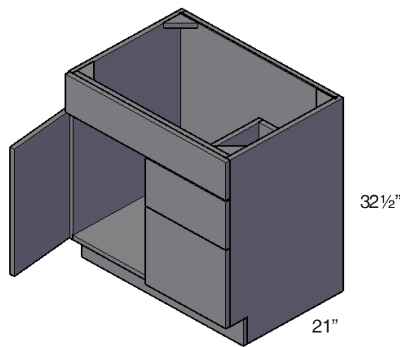

Single Door & 2 Drawer Vanity Sink Base Cabinet