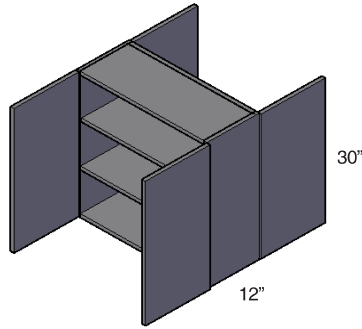

- W2430
- W2730
- W3030
- W3330
- W3630
- W3930
- W4230

- 2 Adjustable shelves

**30" High, 4 Doors  
Wall Cabinet**

- W4830
- W6030

- 2 Adjustable shelves

**30" High, 4 Doors  
Wall Cabinet**

- W6030-O

- 2 Adjustable shelves

**30" High, 1 Door  
Peninsula Wall Cabinet**

PW1830  
PW2130

- 2 Adjustable shelf

**30" High, 2 Door  
Peninsula Wall Cabinet**

PW3030  
PW3630

- 2 Adjustable shelf

**36" High, 1 Door  
Peninsula Wall Cabinet**