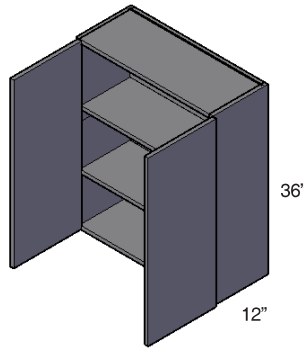

**30" High, Mullion And Glass Doors**

MD1530  
MD1830  
MD2430  
MD3030  
MD3630  
MDCW2430  
GD1530  
GD1830  
GD3030  
GD3630  
GDCW2430

**36" High, 1 Door Wall Cabinet**

W936  
W1236  
W1536  
W1836  
W2136

- 2 Adjustable shelves

**36" High, 2 Doors Wall Cabinet**

W2436  
W2736  
W3036  
W3336  
W3636

- 2 Adjustable shelves

**36" High, 1 Door Diagonal Corner Wall Cabinet**

DCW2436  
DCW2736

- 2 Adjustable shelves