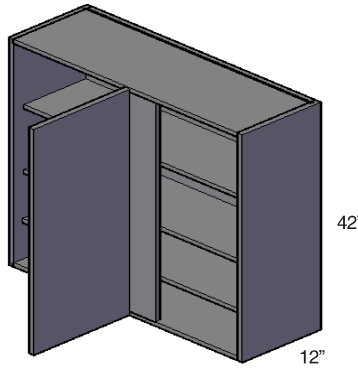

DCW2442  
DCW2742

- 3 Adjustable shelves

**42" High, 2 Door Pie Cut Wall Cabinet**

PCW2442

- 3 Adjustable shelves

**42" High, 1 Door Blind Wall Cabinet**

BCW27/3042  
BCW30/3342  
BCW33/3642  
BCW36/3942

	Act.	Max	Door	Filler
BCW27/30	27"	30"	12"	6"
BCW30/33	30"	33"	15"	6"
BCW33/36	33"	36"	18"	6"
BCW36/39	36"	39"	21"	6"

- 3 Adjustable shelves
- Filler Movable

**42" High, Mullion & Glass Doors**

MD

GD

MD1542  
MD1842  
MD2442  
MD3042  
MD3642  
MDDCW2442  
MDDCW2742  
GD1542  
GD1842  
GD3042  
GD3642  
GDDCW2442  
GDDCW2742