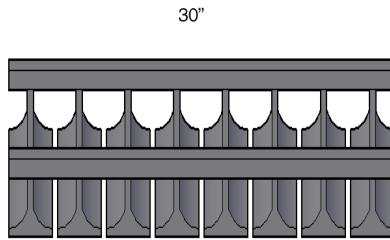

Stem Glass Holder