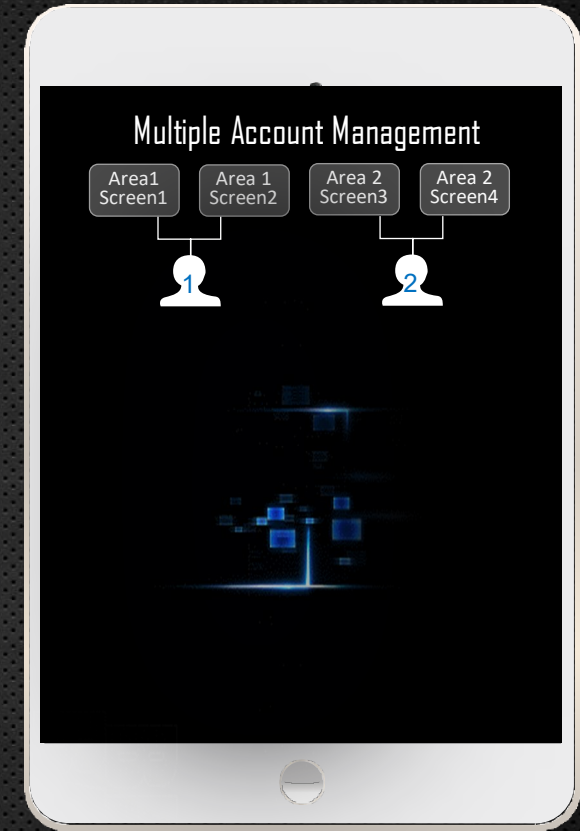

System Management

A Control Center for Multiple Device

Control Center (PAD)