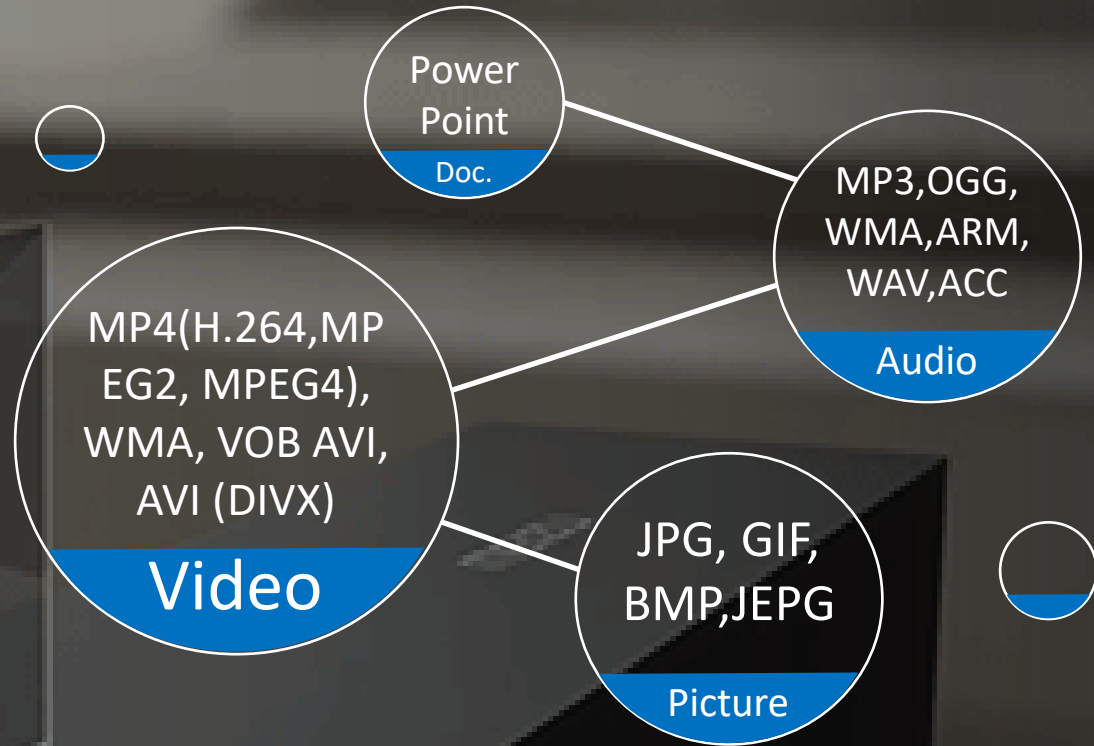

3rd Party Interface

Interface with 3rd party vendor to real time display required information. Such as weather, date, time, exchange rate, stock, pop-up news etc. As the digital Signage to escort guest the way and direction.

STABILIZE YOUR PERFORMANCE

24*7 CONTINUAL WORKING
Repeating the Show as Usual

Android System
5V USB Power

22mm*65mm*14mm; HDMI*1

MPD810

Landscape; Vertical Screen
2K; 16:9;4:3 Picture in Picture

MULTIMEDIA DISPLAY

Colorful Your Media Content

TASK MANAGEMENT

Default Task: It will be displayed if there is no other task being assigned.

Timed Task: It will be displayed at appointed time. It should be uploaded to box before displaying.

Urgent Task: display emergency task by ignoring all current tasks.

Solo Task: Directly upload tasks by U disk or wireless hot spot with priority.

Task Approval: It can be set for approval before release to the system