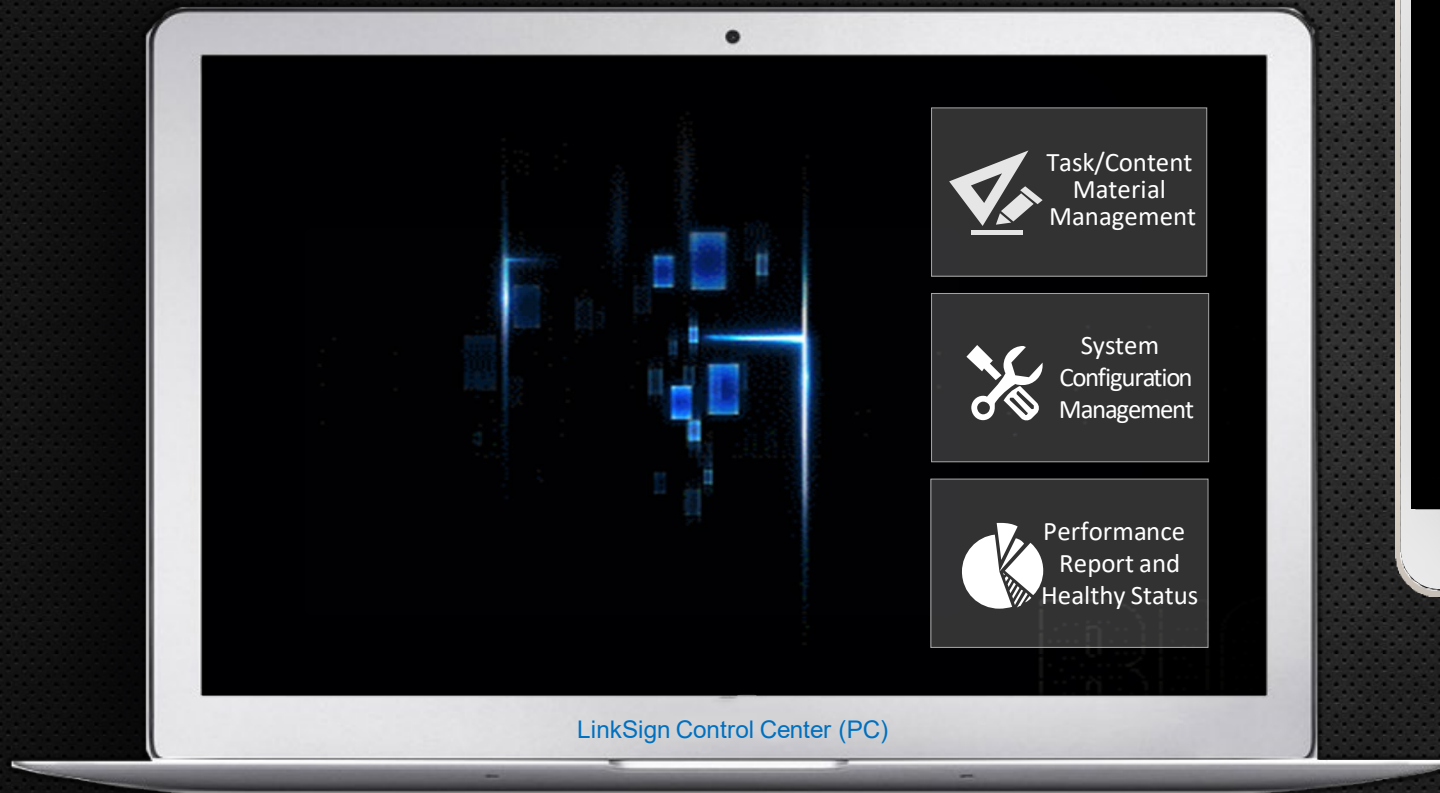

3rd Party Interface

Interface with 3rd party vendor to real time display required information. Such as weather, date, time, exchange rate, stock, pop-up news etc. As the digital Signage to escort guest the way and direction.

Urgent Task: display emergency task by ignoring all current tasks.

Solo Task: Directly upload tasks by U disk or wireless hot spot with priority.

Task Approval: It can be set for approval before release to the system

System Management

A Control Center for Multiple Device

Control Center (PAD)

LinkBroad

24*7 Service Center

Hardware Failure
Free Replacement
In Service Period

24*7*365
Technical Support
Call Center (SLA)

Continual
Development and
New Features

Real Time System
and Hardware Failure
Alarm

Link Sign

Multiproduction of
your screen

New feature to be released soon

IT'S SHOW TIME