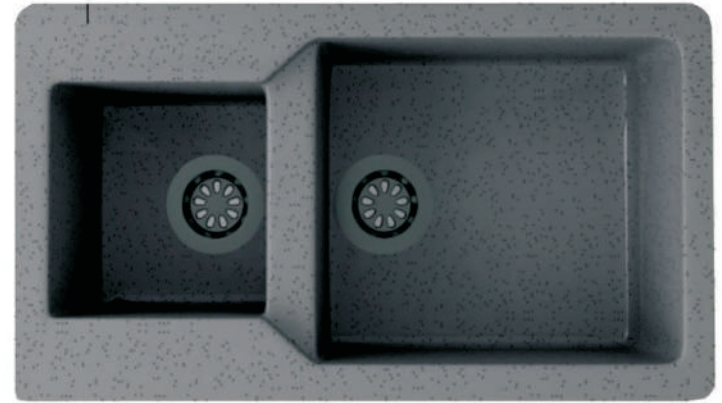

ACCESSORIES

INCLUDED WITH SINK

WASTE COUPLING

WASTE COUPLING WITH BUCKET

OTHER AVAILABLE ACCESSORIES

KITCHEN GRID

WOODEN CHOPPING BOARD

KITCHEN FLEXIBLE BASKET

radiant

HAND CRAFTED QUARTZ SINK

DOUBLE BOWL | Product Code.: QD3420

Overall Size - 34" x 19.5" x 9" & 31" x 18" x 9"

Finish - Matt

Included Accessories - Waste Coupling &
Drain pipe

Available:

BLACK