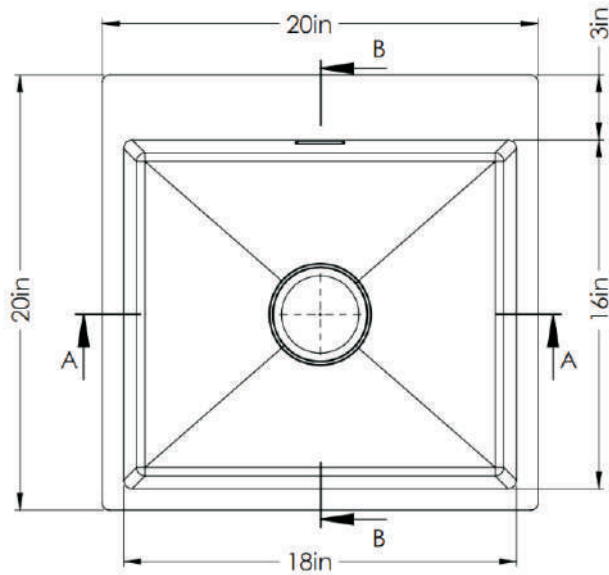

SINGLE BOWL R-10 | Model No.: HS3220TM

Overall Size - 32"x20" x 9"

Bowl Size - 30" x 16"

Finish - Satin

AVAILABLE FINISHES

● CHROME

radiant

TOP MOUNT HANDMADE SINKS

HAND CRAFTED SINK

SINGLE BOWL R-10 | Model No.: HS2520TM

Overall Size - 25"x20" x 10"

Bowl Size - 23" x 16"

Finish - Satin

AVAILABLE FINISHES

● **CHROME**

radiant

TOP MOUNT HANDMADE SINKS

HAND CRAFTED SINK

SINGLE BOWL R-10 | Model No.: HD2020TM

Overall Size - 20"x20" x 8"

Bowl Size - 18" x 16"

Finish - Satin

AVAILABLE FINISHES

● **CHROME**

DOUBLE BOWL SS3118A

Overall Size - 31 1/4" x 18" x 9"
Bowl Size - 14" x 16" (Equal bowl)
Finish - Satin

DOUBLE BOWL SS3118

Overall Size - 31 1/2" x 18 1/8" x 9"
Bowl Size - 29 1/2" x 16 1/8"
Finish - Satin