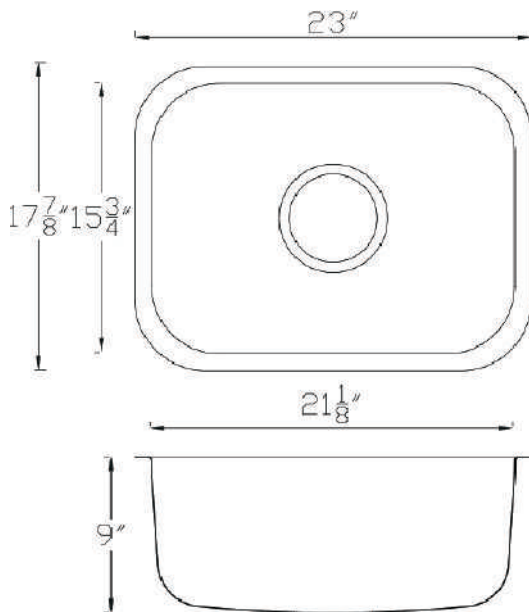

DOUBLE BOWL R-10 | Model No.: HD3018

Overall Size - 30"x18" x 9"

Bowl Size - 13.5" x 16", 13.5" x 16"

Finish - Satin

AVAILABLE FINISHES

● CHROME

radiant

HAND CRAFTED SINK

DOUBLE BOWL SS3118A

Overall Size - 31 1/4" x 18" x 9"
Bowl Size - 14" x 16" (Equal bowl)
Finish - Satin

DOUBLE BOWL SS3118

Overall Size - 31 1/2" x 18 1/8" x 9"
Bowl Size - 29 1/2" x 16 1/8"
Finish - Satin

radiant

UNDERMOUNT SINKS

DOUBLE BOWL SS3121L

Overall Size - 31 3/8" x 20 1/2" x 9"

Bowl Size - 17 3/4" x 18 1/2" & 10 1/2" x 16"

Finish - Satin

radiant

UNDERMOUNT SINKS

SINGLE BOWL SS2318

Overall Size - 23" x 18" x 9"

Bowl Size - 21 1/8" x 15 3/4"

Finish - Satin

SINGLE BOWL Ss1512

Overall Size - 12 5/8" x 15" x 7"

Bowl Size - 10 3/4" x 13 1/8"

Finish - Satin