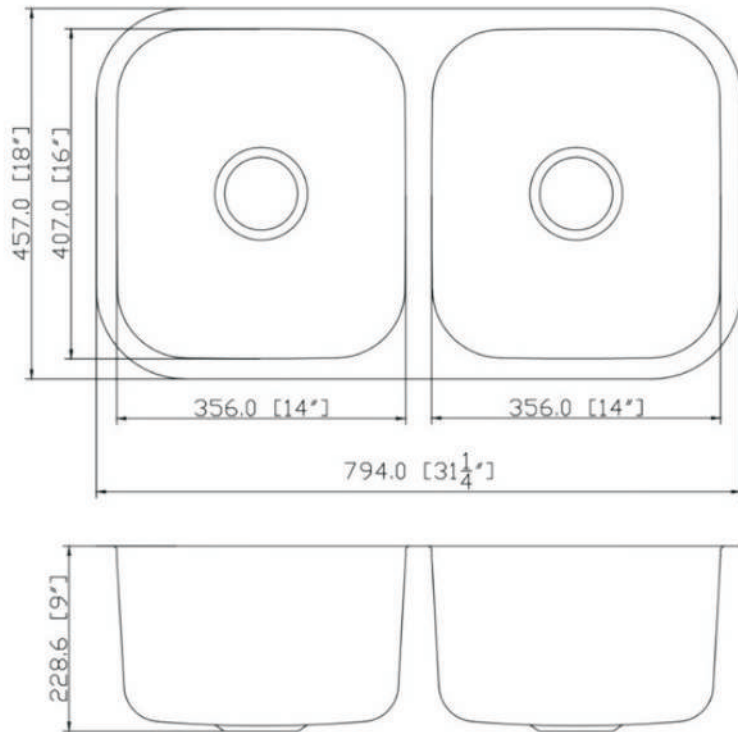

radiant

HAND CRAFTED QUARTZ SINK

DOUBLE BOWL | Product Code.: QD3420

Overall Size - 34" x 19.5" x 9" & 31" x 18" x 9"

Finish - Matt

Included Accessories - Waste Coupling &
Drain pipe

Available:

BLACK

DOUBLE BOWL SS3118A

Overall Size - 31 1/4" x 18" x 9"
Bowl Size - 14" x 16" (Equal bowl)
Finish - Satin

DOUBLE BOWL SS3118

Overall Size - 31 1/2" x 18 1/8" x 9"
Bowl Size - 29 1/2" x 16 1/8"
Finish - Satin

radiant

UNDERMOUNT SINKS

DOUBLE BOWL SS3121L

Overall Size - 31 3/8" x 20 1/2" x 9"

Bowl Size - 17 3/4" x 18 1/2" & 10 1/2" x 16"

Finish - Satin

radiant

UNDERMOUNT SINKS

SINGLE BOWL SS2318

Overall Size - 23" x 18" x 9"

Bowl Size - 21 1/8" x 15 3/4"

Finish - Satin

SINGLE BOWL Ss1512

Overall Size - 12 5/8" x 15" x 7"

Bowl Size - 10 3/4" x 13 1/8"

Finish - Satin