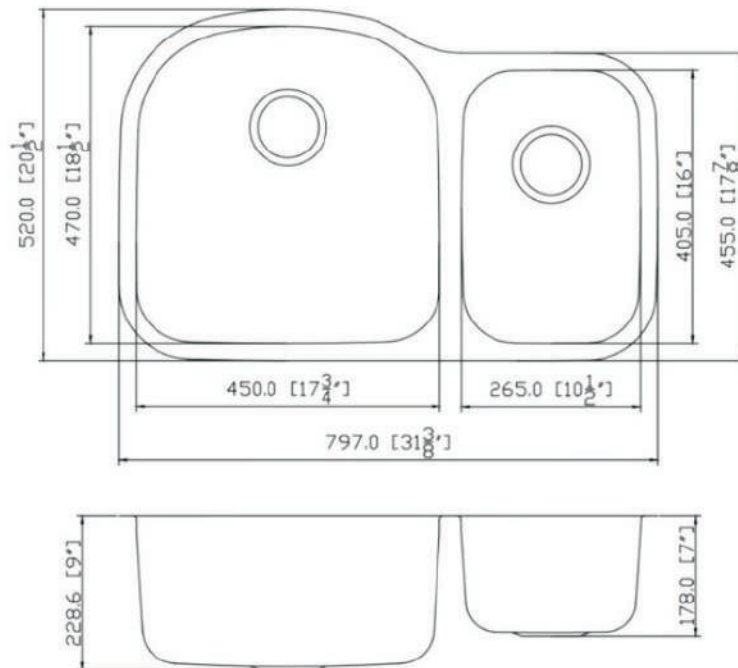

radiant

HAND CRAFTED QUARTZ SINK

DOUBLE BOWL | Product Code.: QD3420

Overall Size - 34" x 19.5" x 9" & 31" x 18" x 9"

Finish - Matt

Included Accessories - Waste Coupling &
Drain pipe

Available:

BLACK

DOUBLE BOWL SS3118A

Overall Size - 31 1/4" x 18" x 9"
Bowl Size - 14" x 16" (Equal bowl)
Finish - Satin

DOUBLE BOWL SS3118

Overall Size - 31 1/2" x 18 1/8" x 9"
Bowl Size - 29 1/2" x 16 1/8"
Finish - Satin

radiant

UNDERMOUNT SINKS

DOUBLE BOWL SS3121L

Overall Size - 31 3/8" x 20 1/2" x 9"

Bowl Size - 17 3/4" x 18 1/2" & 10 1/2" x 16"

Finish - Satin

radiant

UNDERMOUNT SINKS

SINGLE BOWL SS2318

Overall Size - 23" x 18" x 9"

Bowl Size - 21 1/8" x 15 3/4"

Finish - Satin

SINGLE BOWL Ss1512

Overall Size - 12 5/8" x 15" x 7"

Bowl Size - 10 3/4" x 13 1/8"

Finish - Satin