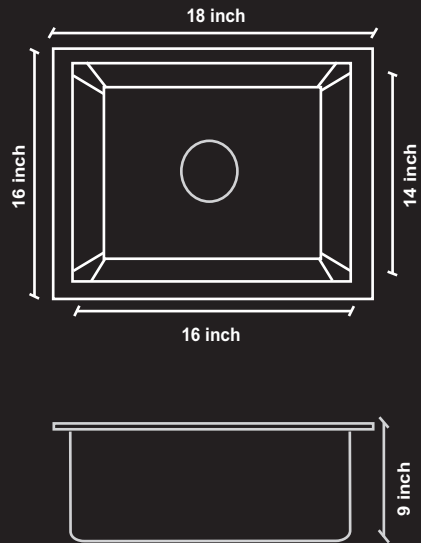

Bowl Size - 19" x 16"

Finish - Satin

AVAILABLE FINISHES

● **CHROME**

radiant

HAND CRAFTED SINK

SINGLE BOWL R-10 | Model No.: HS1816

Overall Size - 18"x16" x 9"

Bowl Size - 16" x 14"

Finish - Satin

AVAILABLE FINISHES

● **CHROME**

radiant

TOP MOUNT HANDMADE SINKS

HAND CRAFTED SINK

DOUBLE BOWL R-10 | Model No.: HD3220TM

Overall Size - 32"x20" x 9"

Bowl Size - 14" x 16", 14" x 16"

Finish - Satin

AVAILABLE FINISHES

● CHROME

radiant

TOP MOUNT HANDMADE SINKS

HAND CRAFTED SINK

DOUBLE BOWL SS3118A

Overall Size - 31 1/4" x 18" x 9"
Bowl Size - 14" x 16" (Equal bowl)
Finish - Satin

DOUBLE BOWL SS3118

Overall Size - 31 1/2" x 18 1/8" x 9"
Bowl Size - 29 1/2" x 16 1/8"
Finish - Satin