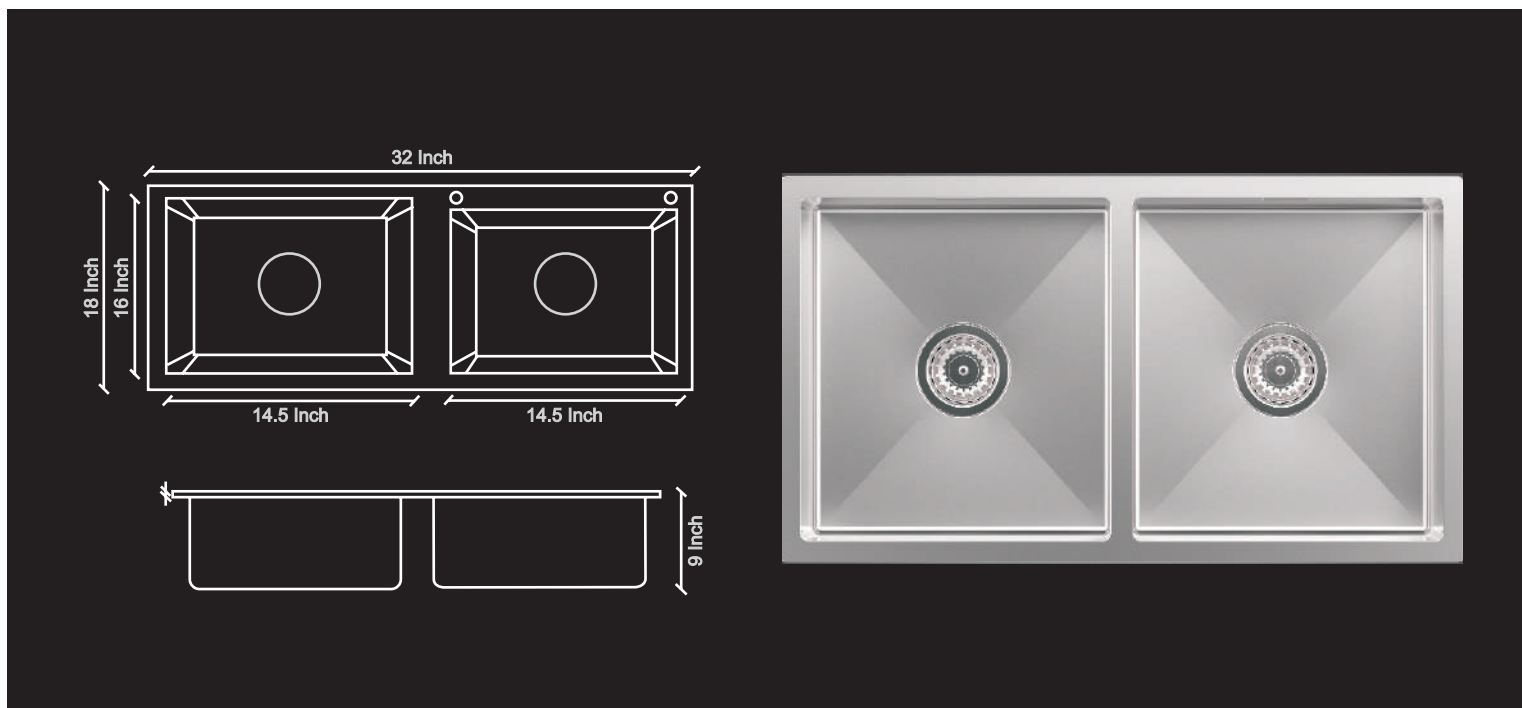

HAND CRAFTED SINK

DOUBLE BOWL R-10 | Product Code: HD3218

Overall Size - 32"x18"x9"

Bowl Size - 14.5" x 16", 14.5" x 16"

Finish - Satin

AVAILABLE FINISHES

radiant

HAND CRAFTED SINK

DOUBLE BOWL R-10 | Model No.: HD3018

Overall Size - 30"x18" x 9"

Bowl Size - 13.5" x 16", 13.5" x 16"

Finish - Satin

AVAILABLE FINISHES

● CHROME

radiant

HAND CRAFTED SINK

SINGLE BOWL R-10 | Model No.: HS3218

Overall Size - 32"x18" x 9"

Bowl Size - 30" x 16"

Finish - Satin

AVAILABLE FINISHES

CHROME

BLACK

GOLD

DOUBLE BOWL SS3118A

Overall Size - 31 1/4" x 18" x 9"
Bowl Size - 14" x 16" (Equal bowl)
Finish - Satin

DOUBLE BOWL SS3118

Overall Size - 31 1/2" x 18 1/8" x 9"
Bowl Size - 29 1/2" x 16 1/8"
Finish - Satin