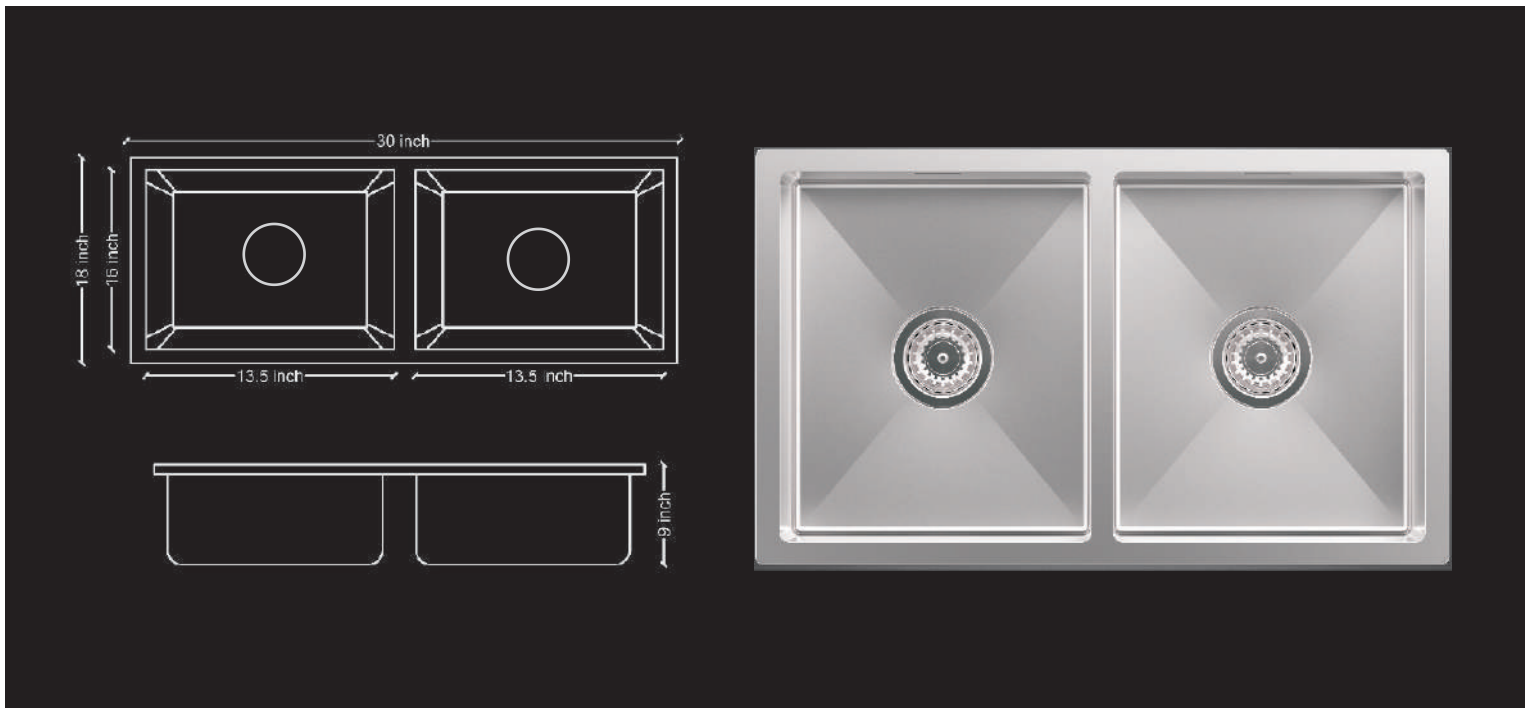

HAND CRAFTED SINK

DOUBLE BOWL R-10 | Product Code: HD3218

Overall Size - 32"x18"x9"

Bowl Size - 14.5" x 16", 14.5" x 16"

Finish - Satin

AVAILABLE FINISHES

radiant

HAND CRAFTED SINK

DOUBLE BOWL R-10 | Model No.: HD3018

Overall Size - 30"x18" x 9"

Bowl Size - 13.5" x 16", 13.5" x 16"

Finish - Satin

AVAILABLE FINISHES

● CHROME

radiant

HAND CRAFTED SINK

SINGLE BOWL R-10 | Model No.: HS3218

Overall Size - 32"x18" x 9"

Bowl Size - 30" x 16"

Finish - Satin

AVAILABLE FINISHES

CHROME

BLACK

GOLD