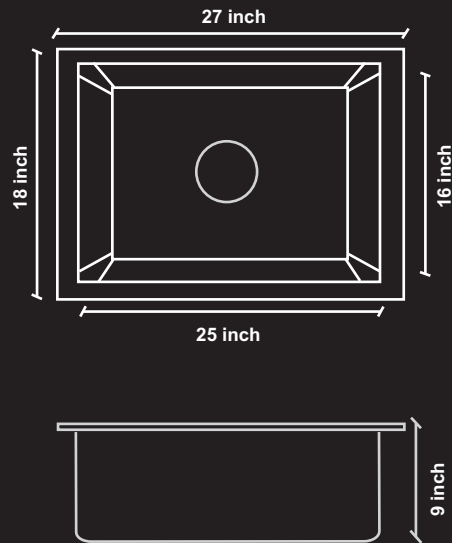

radiant

HAND CRAFTED SINK

SINGLE BOWL R-10 | Model No.: HS2718

Overall Size - 27"x18" x 9"

Bowl Size - 25" x 16"

Finish - Satin

AVAILABLE FINISHES

● CHROME