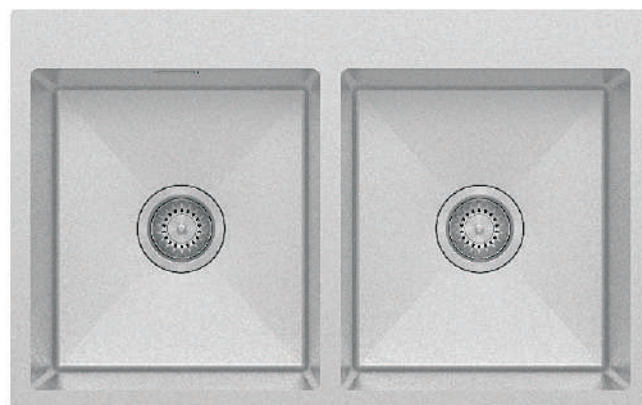

Bowl Size - 16" x 14"

Finish - Satin

AVAILABLE FINISHES

● **CHROME**

radiant

TOP MOUNT HANDMADE SINKS

HAND CRAFTED SINK

DOUBLE BOWL R-10 | Model No.: HD3220TM