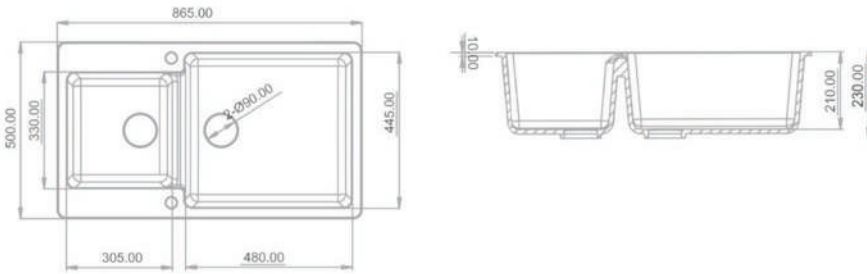

HAND CRAFTED SINK

SINGLE BOWL R-10 | Model No.: HS2520TM

Overall Size - 25"x20" x 10"

Bowl Size - 23" x 16"

Finish - Satin

AVAILABLE FINISHES

● **CHROME**

radiant

TOP MOUNT HANDMADE SINKS

HAND CRAFTED SINK

SINGLE BOWL R-10 | Model No.: HD2020TM

Overall Size - 20"x20" x 8"

Bowl Size - 18" x 16"

Finish - Satin

AVAILABLE FINISHES

● **CHROME**

radiant

HAND CRAFTED QUARTZ SINK

DOUBLE BOWL | Product Code.: QD3420

Overall Size - 34" x 19.5" x 9" & 31" x 18" x 9"

Finish - Matt

Included Accessories - Waste Coupling &
Drain pipe

Available:

BLACK

DOUBLE BOWL SS3118A

Overall Size - 31 1/4" x 18" x 9"
Bowl Size - 14" x 16" (Equal bowl)
Finish - Satin

DOUBLE BOWL SS3118

Overall Size - 31 1/2" x 18 1/8" x 9"
Bowl Size - 29 1/2" x 16 1/8"
Finish - Satin