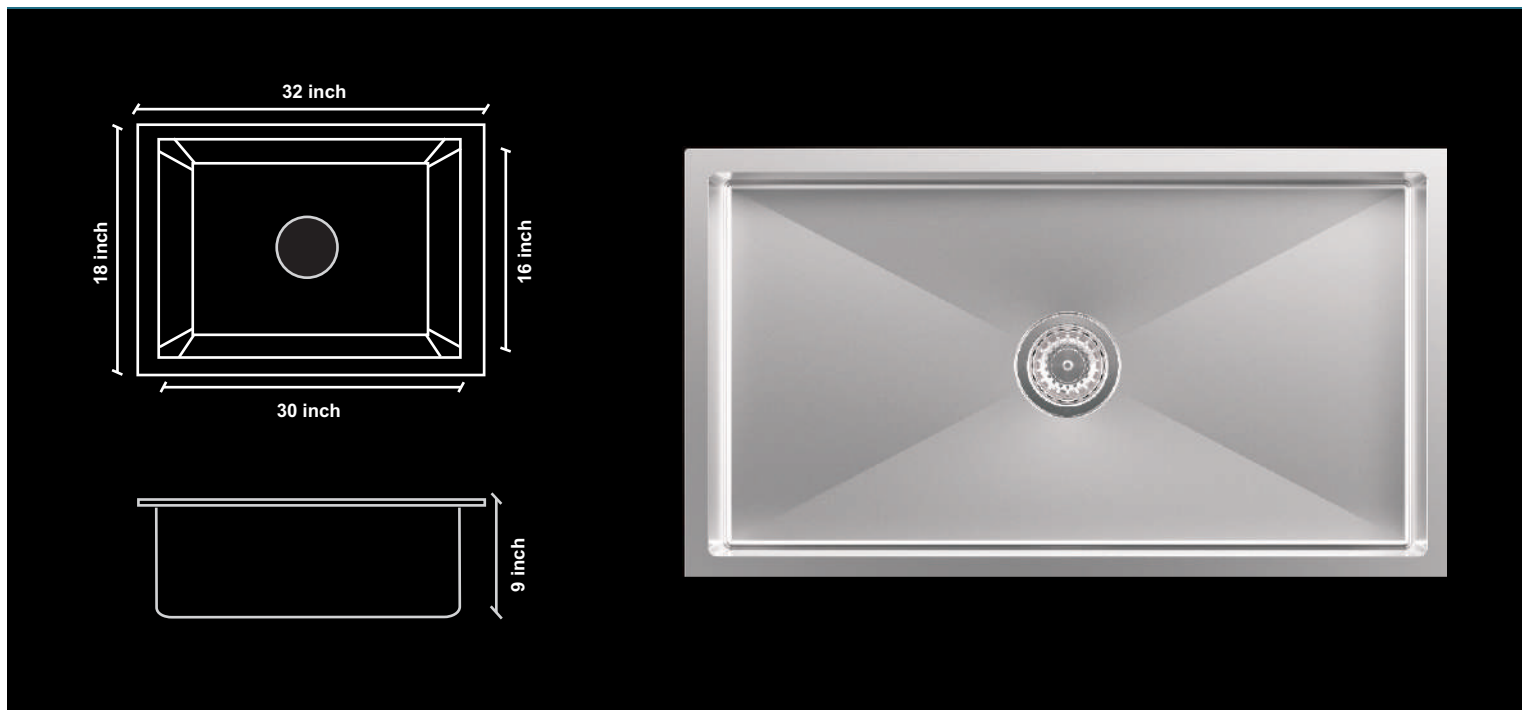

HAND CRAFTED SINK

DOUBLE BOWL R-10 | Product Code: HD3218

Overall Size - 32"x18"x9"

Bowl Size - 14.5" x 16", 14.5" x 16"

Finish - Satin

AVAILABLE FINISHES

radiant

HAND CRAFTED SINK

DOUBLE BOWL R-10 | Model No.: HD3018

Overall Size - 30"x18" x 9"

Bowl Size - 13.5" x 16", 13.5" x 16"

Finish - Satin

AVAILABLE FINISHES

● CHROME

radiant

HAND CRAFTED SINK

SINGLE BOWL R-10 | Model No.: HS3218

Overall Size - 32"x18" x 9"

Bowl Size - 30" x 16"

Finish - Satin

AVAILABLE FINISHES

CHROME

BLACK

GOLD

DOUBLE BOWL SS3118A

Overall Size - 31 1/4" x 18" x 9"
Bowl Size - 14" x 16" (Equal bowl)
Finish - Satin

DOUBLE BOWL SS3118

Overall Size - 31 1/2" x 18 1/8" x 9"
Bowl Size - 29 1/2" x 16 1/8"
Finish - Satin