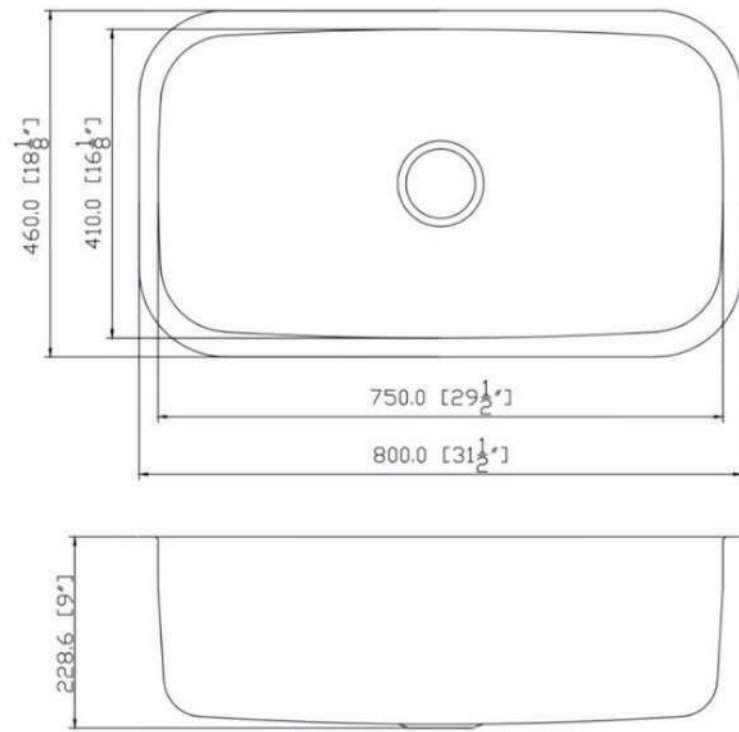

DOUBLE BOWL R-10 | Model No.: HD3018

Overall Size - 30"x18" x 9"

Bowl Size - 13.5" x 16", 13.5" x 16"

Finish - Satin

AVAILABLE FINISHES

● CHROME

radiant

HAND CRAFTED SINK

radiant

HAND CRAFTED QUARTZ SINK

DOUBLE BOWL | Product Code.: QD3420

Overall Size - 34" x 19.5" x 9" & 31" x 18" x 9"

Finish - Matt

Included Accessories - Waste Coupling &
Drain pipe

Available:

BLACK

DOUBLE BOWL SS3118A

Overall Size - 31 1/4" x 18" x 9"
Bowl Size - 14" x 16" (Equal bowl)
Finish - Satin

DOUBLE BOWL SS3118

Overall Size - 31 1/2" x 18 1/8" x 9"
Bowl Size - 29 1/2" x 16 1/8"
Finish - Satin

radiant

UNDERMOUNT SINKS

DOUBLE BOWL SS3121L

Overall Size - 31 3/8" x 20 1/2" x 9"

Bowl Size - 17 3/4" x 18 1/2" & 10 1/2" x 16"

Finish - Satin

radiant

UNDERMOUNT SINKS