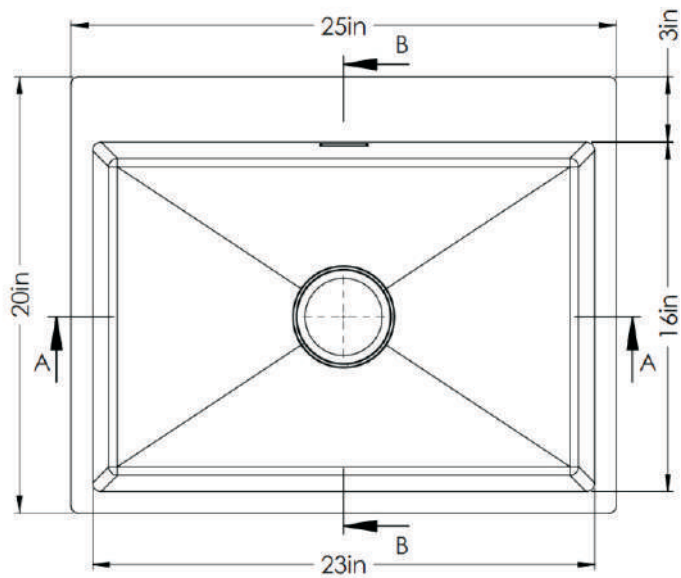

Overall Size - 32"x20" x 9"

Bowl Size - 14" x 16", 14" x 16"

Finish - Satin

AVAILABLE FINISHES

● CHROME

radiant

TOP MOUNT HANDMADE SINKS

HAND CRAFTED SINK

SINGLE BOWL R-10 | Model No.: HS3220TM

Overall Size - 32"x20" x 9"

Bowl Size - 30" x 16"

Finish - Satin

AVAILABLE FINISHES

● CHROME

radiant

TOP MOUNT HANDMADE SINKS

HAND CRAFTED SINK

SINGLE BOWL R-10 | Model No.: HS2520TM

Overall Size - 25"x20" x 10"

Bowl Size - 23" x 16"

Finish - Satin

AVAILABLE FINISHES

● **CHROME**

radiant

DOUBLE BOWL SS3118A

Overall Size - 31 1/4" x 18" x 9"
Bowl Size - 14" x 16" (Equal bowl)
Finish - Satin

DOUBLE BOWL SS3118

Overall Size - 31 1/2" x 18 1/8" x 9"
Bowl Size - 29 1/2" x 16 1/8"
Finish - Satin