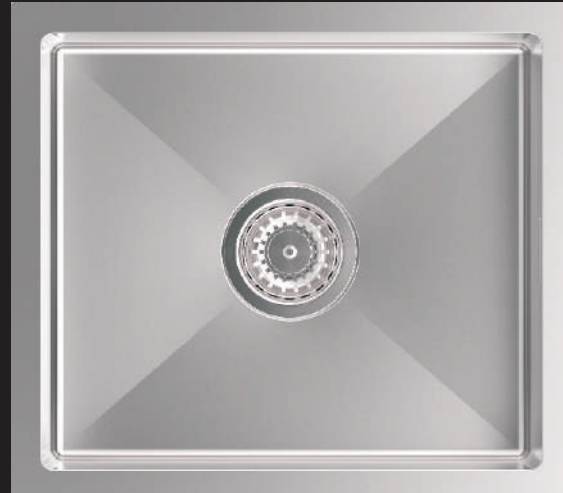

Bowl Size - 19" x 16"

Finish - Satin

AVAILABLE FINISHES

● **CHROME**

radiant

HAND CRAFTED SINK

SINGLE BOWL R-10 | Model No.: HS1816

Overall Size - 18"x16" x 9"