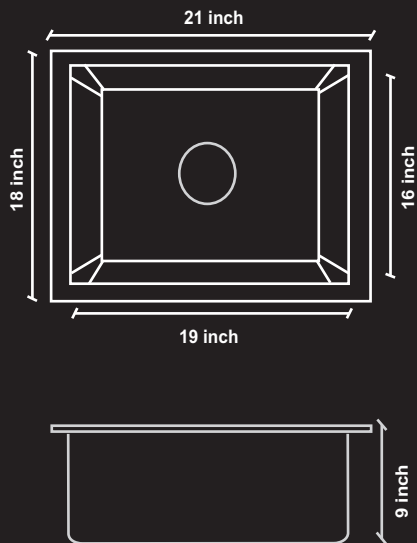

DOUBLE BOWL R-10 | Model No.: HD3018

Overall Size - 30"x18" x 9"

Bowl Size - 13.5" x 16", 13.5" x 16"

Finish - Satin

AVAILABLE FINISHES

● CHROME

radiant

HAND CRAFTED SINK

CHROME

BLACK

GOLD

ROSE GOLD

radiant

HAND CRAFTED SINK

SINGLE BOWL R-10 | Model No.: HS2118

Overall Size - 21"x18" x 9"

Bowl Size - 19" x 16"

Finish - Satin

AVAILABLE FINISHES

● **CHROME**

radiant

HAND CRAFTED SINK

SINGLE BOWL R-10 | Model No.: HS1816

Overall Size - 18"x16" x 9"

DOUBLE BOWL SS3118A

Overall Size - 31 1/4" x 18" x 9"
Bowl Size - 14" x 16" (Equal bowl)
Finish - Satin

DOUBLE BOWL SS3118

Overall Size - 31 1/2" x 18 1/8" x 9"
Bowl Size - 29 1/2" x 16 1/8"
Finish - Satin