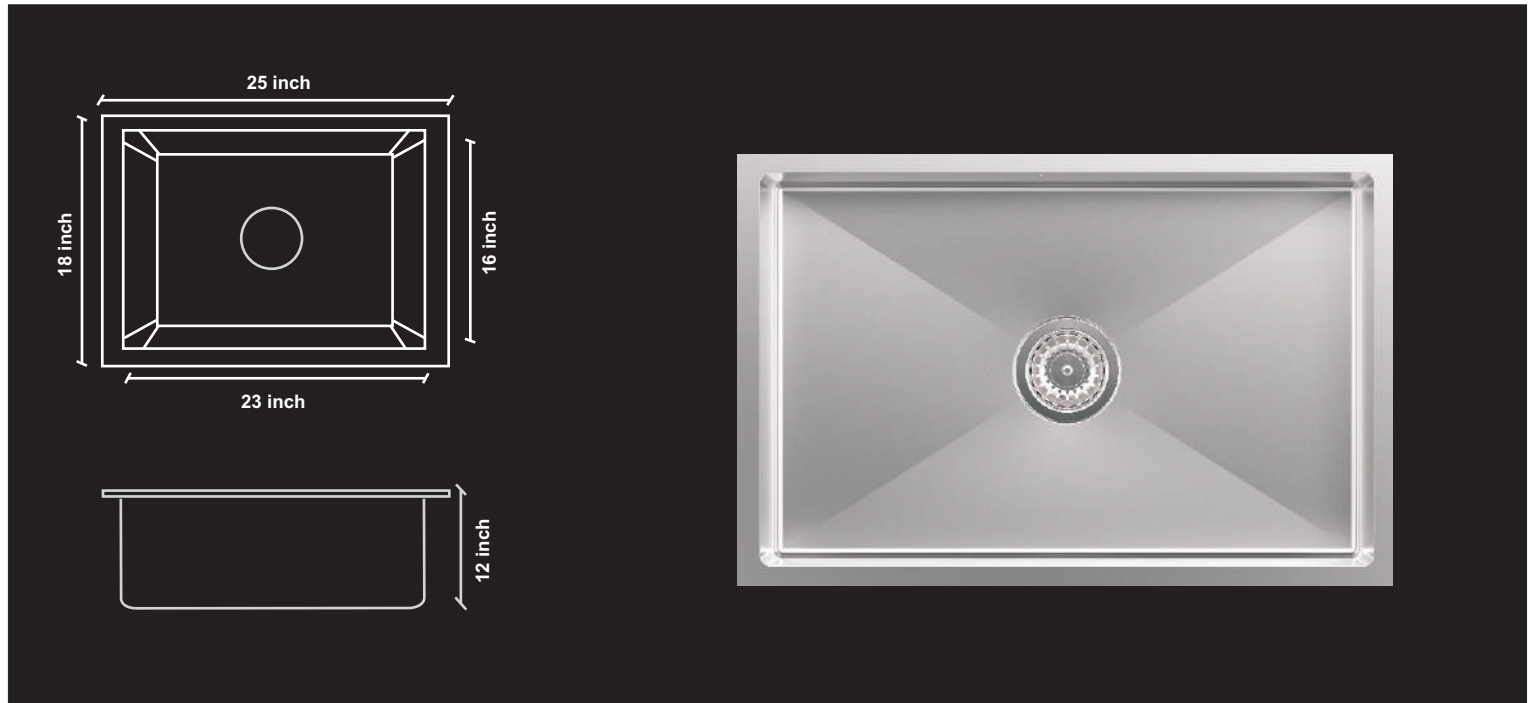

DOUBLE BOWL R-10 | Model No.: HD3018

Overall Size - 30"x18" x 9"

Bowl Size - 13.5" x 16", 13.5" x 16"

Finish - Satin

AVAILABLE FINISHES

● CHROME

radiant

HAND CRAFTED SINK

SINGLE BOWL R-10 | Model No.: HS3218

Overall Size - 32"x18" x 9"

Bowl Size - 30" x 16"

Finish - Satin

AVAILABLE FINISHES

CHROME

BLACK

GOLD

ROSE GOLD

radiant

HAND CRAFTED SINK

SINGLE BOWL R-10 | Model No.: HS2718

Overall Size - 27"x18" x 9"

Bowl Size - 25" x 16"

Finish - Satin

AVAILABLE FINISHES

● CHROME

radiant

HAND CRAFTED SINK

SINGLE BOWL R-10 | Model No.: HS2518

Overall Size - 25"x18" x 12"

Bowl Size - 23" x 16"

Finish - Satin

AVAILABLE FINISHES