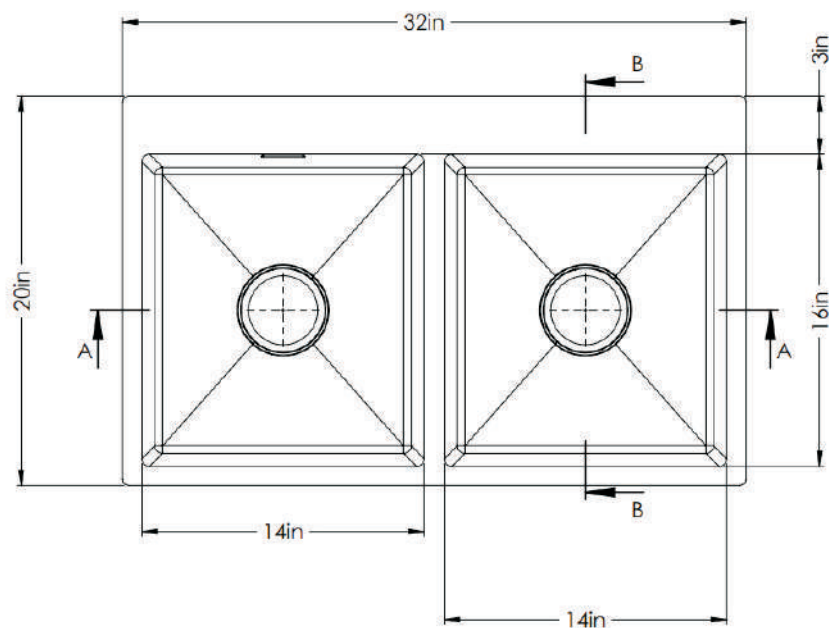

Bowl Size - 19" x 16"

Finish - Satin

AVAILABLE FINISHES

● **CHROME**

radiant

HAND CRAFTED SINK

SINGLE BOWL R-10 | Model No.: HS1816

Overall Size - 18"x16" x 9"

Bowl Size - 16" x 14"

Finish - Satin

AVAILABLE FINISHES

● **CHROME**

radiant

TOP MOUNT HANDMADE SINKS

HAND CRAFTED SINK

DOUBLE BOWL R-10 | Model No.: HD3220TM

Overall Size - 32"x20" x 9"

Bowl Size - 14" x 16", 14" x 16"

Finish - Satin

AVAILABLE FINISHES

● CHROME

radiant

TOP MOUNT HANDMADE SINKS

HAND CRAFTED SINK

DOUBLE BOWL SS3118A

Overall Size - 31 1/4" x 18" x 9"
Bowl Size - 14" x 16" (Equal bowl)
Finish - Satin

DOUBLE BOWL SS3118

Overall Size - 31 1/2" x 18 1/8" x 9"
Bowl Size - 29 1/2" x 16 1/8"
Finish - Satin