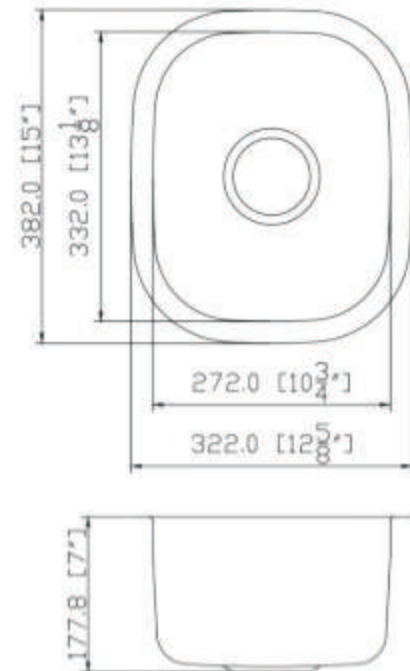

DOUBLE BOWL R-10 | Model No.: HD3018

Overall Size - 30"x18" x 9"

Bowl Size - 13.5" x 16", 13.5" x 16"

Finish - Satin

AVAILABLE FINISHES

● CHROME

radiant

HAND CRAFTED SINK

DOUBLE BOWL SS3118A

Overall Size - 31 1/4" x 18" x 9"
Bowl Size - 14" x 16" (Equal bowl)
Finish - Satin

DOUBLE BOWL SS3118

Overall Size - 31 1/2" x 18 1/8" x 9"
Bowl Size - 29 1/2" x 16 1/8"
Finish - Satin

radiant

UNDERMOUNT SINKS

DOUBLE BOWL SS3121L

Overall Size - 31 3/8" x 20 1/2" x 9"

Bowl Size - 17 3/4" x 18 1/2" & 10 1/2" x 16"

Finish - Satin

radiant

UNDERMOUNT SINKS

SINGLE BOWL SS2318

Overall Size - 23" x 18" x 9"

Bowl Size - 21 1/8" x 15 3/4"

Finish - Satin

SINGLE BOWL Ss1512

Overall Size - 12 5/8" x 15" x 7"

Bowl Size - 10 3/4" x 13 1/8"

Finish - Satin