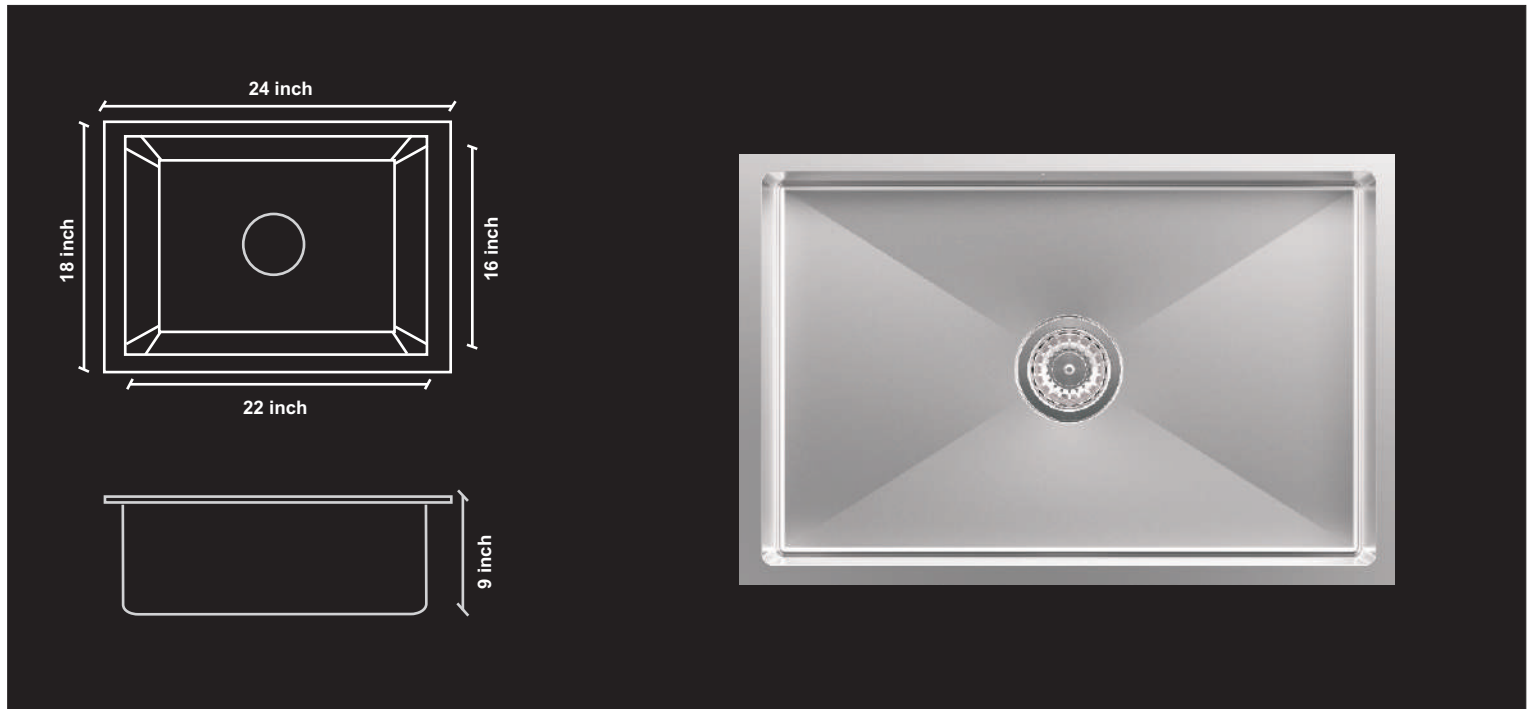

DOUBLE BOWL R-10 | Model No.: HD3018

Overall Size - 30"x18" x 9"

Bowl Size - 13.5" x 16", 13.5" x 16"

Finish - Satin

AVAILABLE FINISHES

● CHROME

radiant

HAND CRAFTED SINK

● CHROME

radiant

HAND CRAFTED SINK

SINGLE BOWL R-10 | Model No.: HS2518

Overall Size - 25"x18" x 12"

Bowl Size - 23" x 16"

Finish - Satin

AVAILABLE FINISHES

● CHROME

radiant

HAND CRAFTED SINK

SINGLE BOWL R-10 | Model No.: Hs2418

Overall Size - 24"x18" x 9"

Bowl Size - 22" x 16"

Finish - Satin

AVAILABLE FINISHES