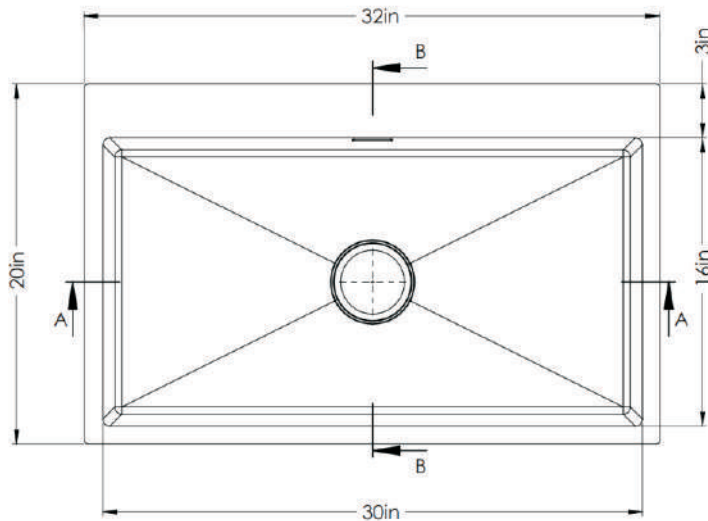

Bowl Size - 19" x 16"

Finish - Satin

AVAILABLE FINISHES

● **CHROME**

radiant

HAND CRAFTED SINK

SINGLE BOWL R-10 | Model No.: HS1816

Overall Size - 18"x16" x 9"

Overall Size - 32"x20" x 9"

Bowl Size - 14" x 16", 14" x 16"

Finish - Satin

AVAILABLE FINISHES

● CHROME

radiant

TOP MOUNT HANDMADE SINKS

HAND CRAFTED SINK

SINGLE BOWL R-10 | Model No.: HS3220TM

Overall Size - 32"x20" x 9"

Bowl Size - 30" x 16"

Finish - Satin

AVAILABLE FINISHES

● CHROME

radiant

TOP MOUNT HANDMADE SINKS

HAND CRAFTED SINK

SINGLE BOWL R-10 | Model No.: HS2520TM

Overall Size - 25"x20" x 10"

Bowl Size - 23" x 16"

Finish - Satin

AVAILABLE FINISHES

● **CHROME**

radiant