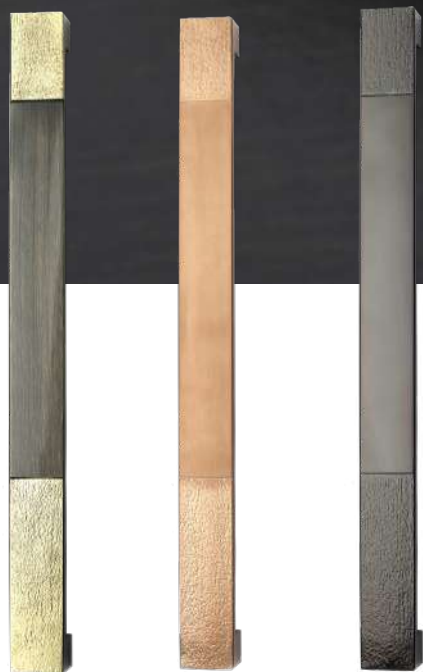

LAVISH

FINISHES:
Brass Antique,
Black Nickel, Rose Gold

BASE MATERIAL:
SS 304

HEIGHT	HOLE CENTER	WIDTH
12"	300mm	40mm
18"	450mm	40mm