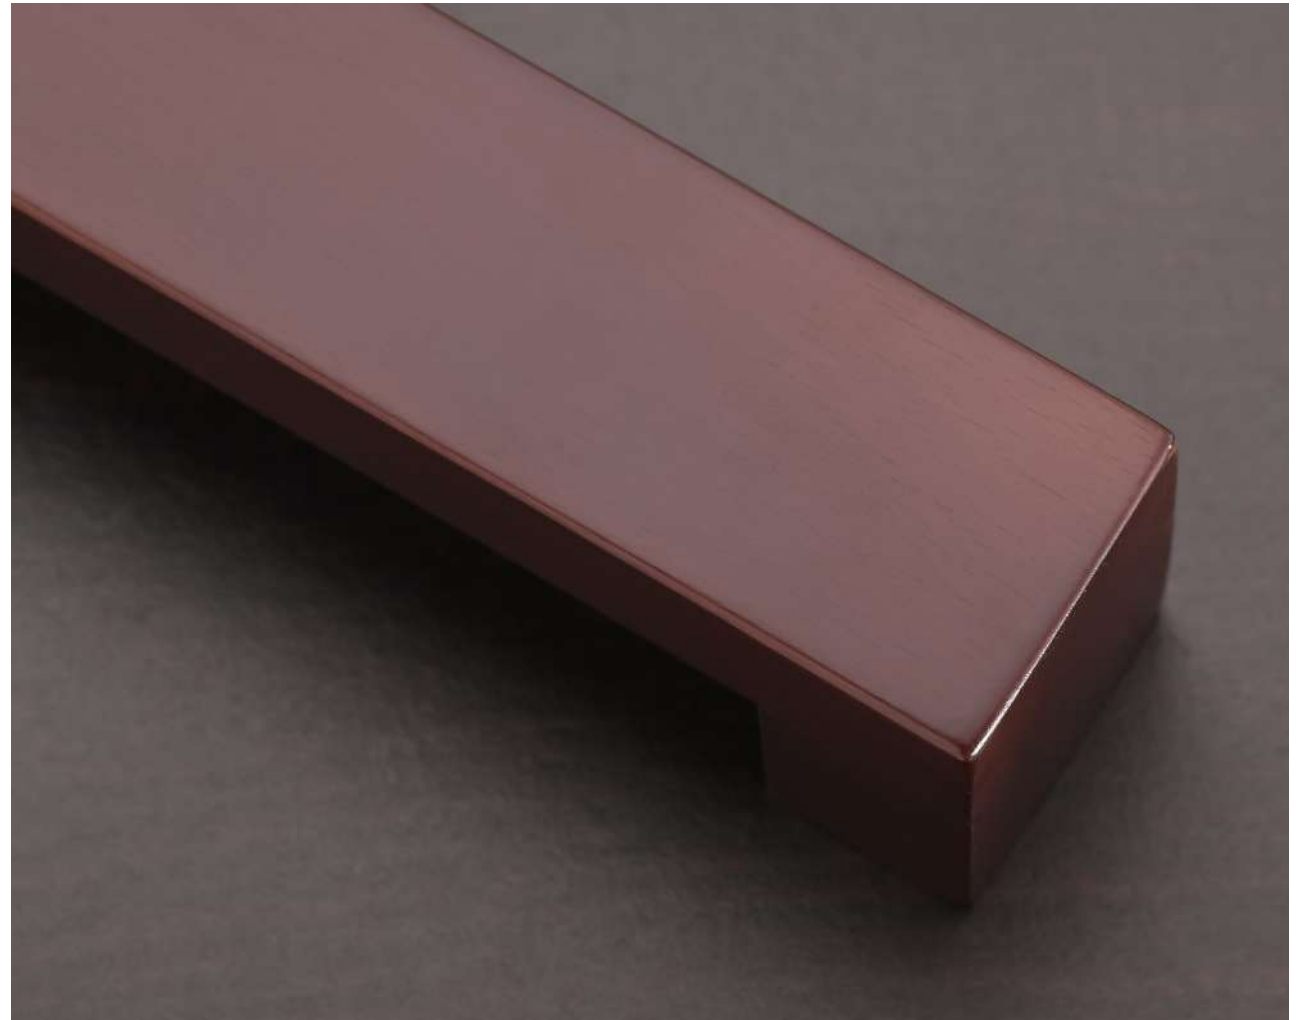

LEGO

HEIGHT	HOLE CENTER	WIDTH
12"	285mm	40mm
18"	435mm	40mm
24"	585mm	40mm

FINISHES:

Brown, Black

BASE MATERIAL:

Steam Wood

RI BI CA

HEIGHT	HOLE CENTER	WIDTH
12"	220mm	32mm
18"	350mm	32mm
24"	500mm	32mm
36"	750mm	32mm