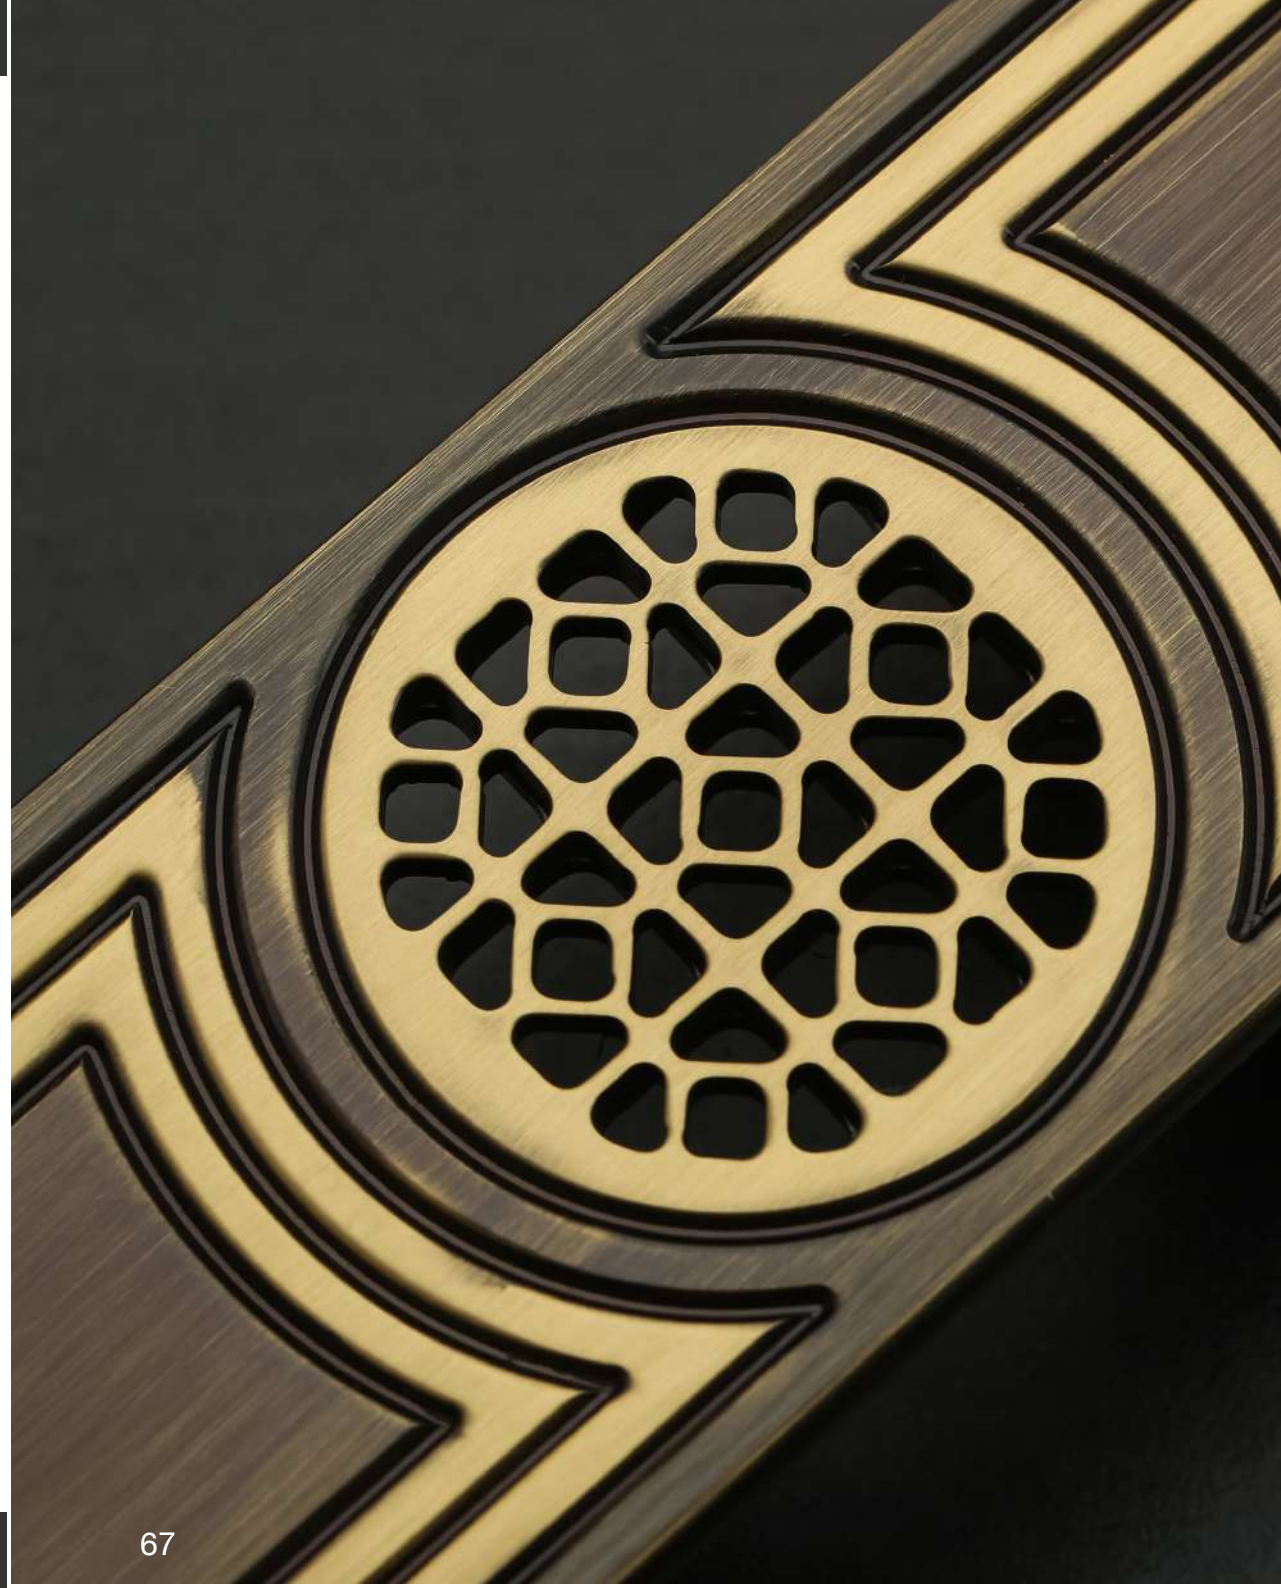

JIMMY

FINISHES:

Brass Antique,
Rose Gold

BASE MATERIAL:

Brass

HEIGHT	HOLE CENTER	WIDTH
18"	350mm	50mm

ETTU

HEIGHT	HOLE CENTER	WIDTH
18"	430mm	40mm

FINISHES:
Brass Antique, Rose Gold

BASE MATERIAL:
SS 304

ZAINA

FINISHES:

Brass Antique

BASE MATERIAL:

SS 304

HEIGHT	HOLE CENTER	WIDTH
18"	350mm	40mm