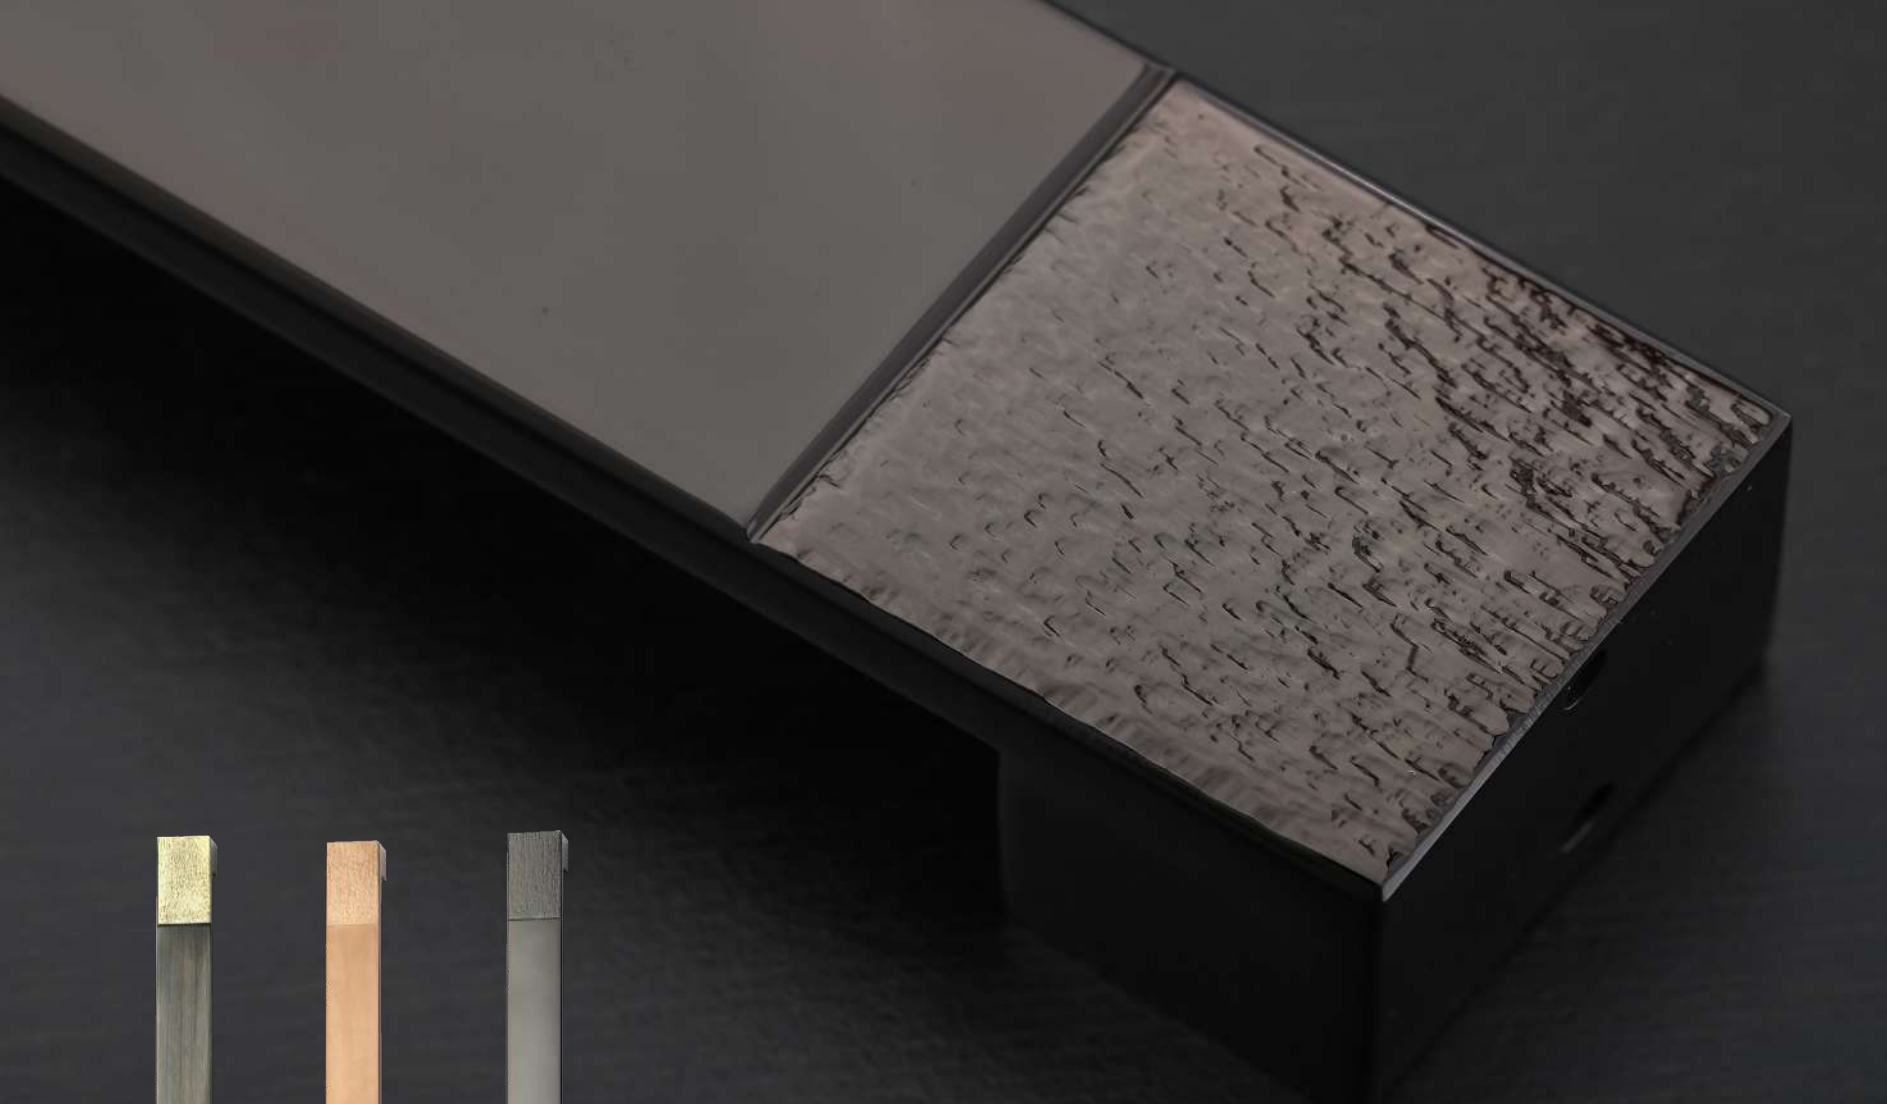

LAVISH

FINISHES:
Brass Antique,
Black Nickel, Rose Gold

BASE MATERIAL:
SS 304

HEIGHT	HOLE CENTER	WIDTH
12"	300mm	40mm
18"	450mm	40mm