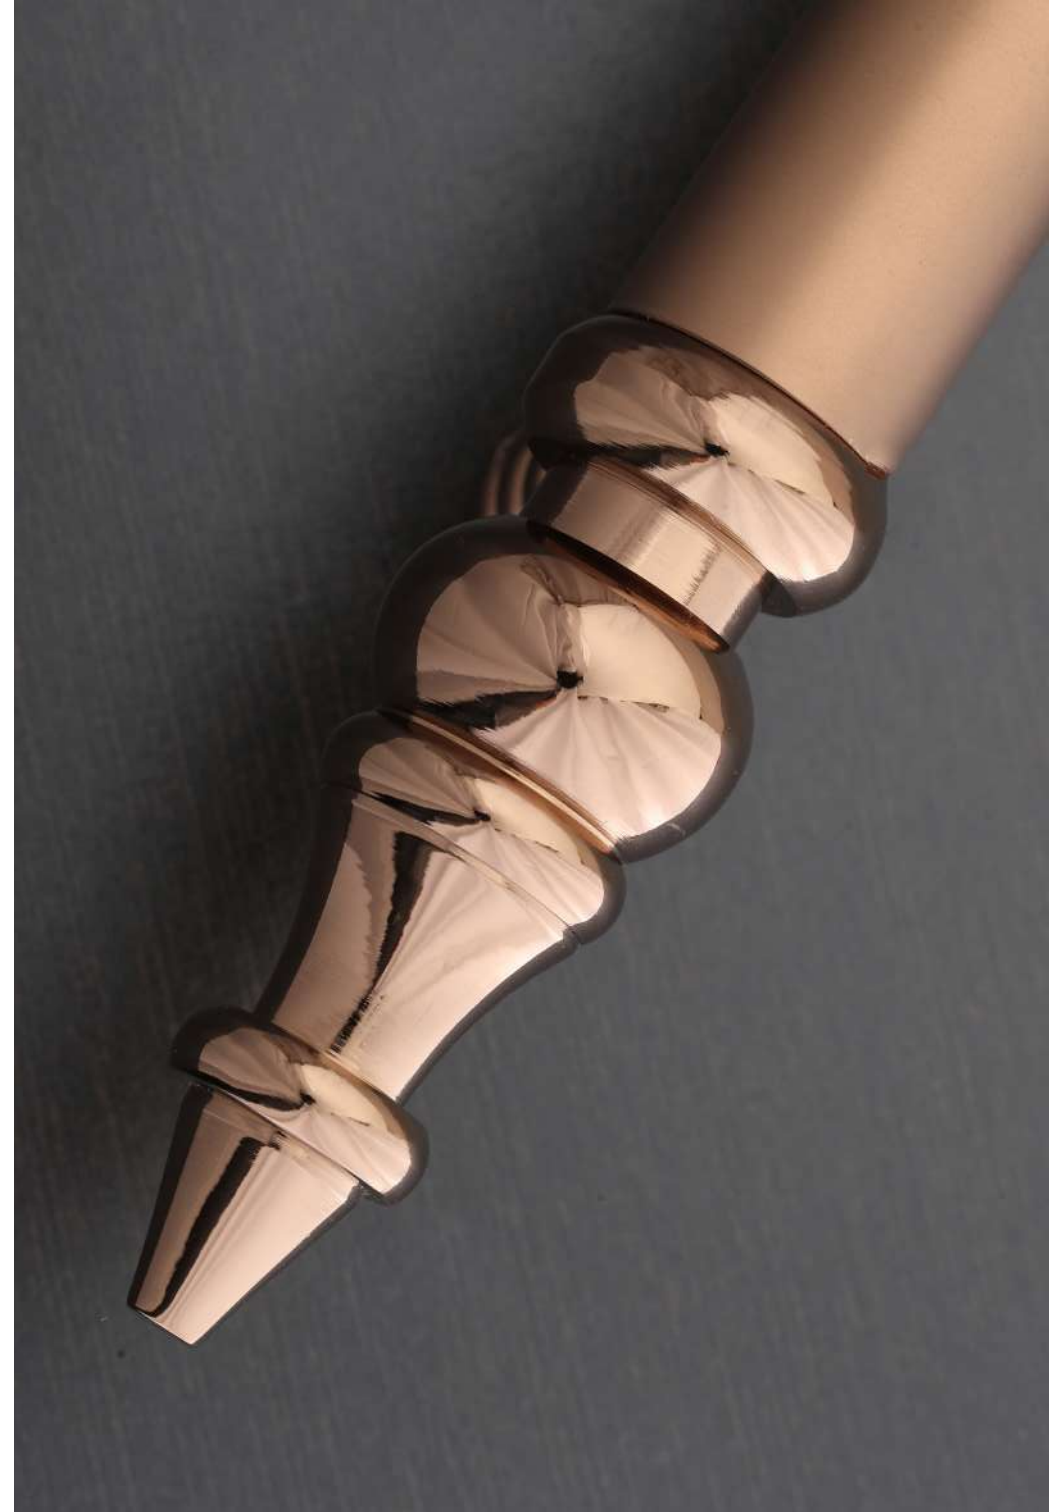

FINISHES:
Brass Antique,
Rose Gold

BASE MATERIAL:
Brass + SS 304

HEIGHT	HOLE CENTER	WIDTH
18"	250mm	40mm
24"	350mm	40mm

BRANCH

BASE MATERIAL:

Brass

FINISHES:

Rose Gold, Brass Antique, Gold, Silver Antique

HEIGHT	HOLE CENTER	WIDTH
18"	275mm	82mm

RIWAZ

HEIGHT	HOLE CENTER	WIDTH
18"	300mm	40mm
24"	450mm	40mm

FINISHES:
Rose Gold, Brass Antique

BASE MATERIAL:
Brass + SS 304

FINISHES:
 Brass Antique,
 Rose Gold

BASE MATERIAL:
 Brass + SS 304

HEIGHT	HOLE CENTER	WIDTH
18"	250mm	50mm
24"	300mm	50mm
36"	600mm	50mm

MUSSEL

TELLA

HEIGHT	HOLE CENTER	WIDTH
18"	335mm	32mm
24"	420mm	32mm

FINISHES:
 Brass Antique,
 Black Gold
BASE MATERIAL:
 Brass

BRIDGE

HEIGHT	HOLE CENTER	WIDTH
18"	400mm	32mm