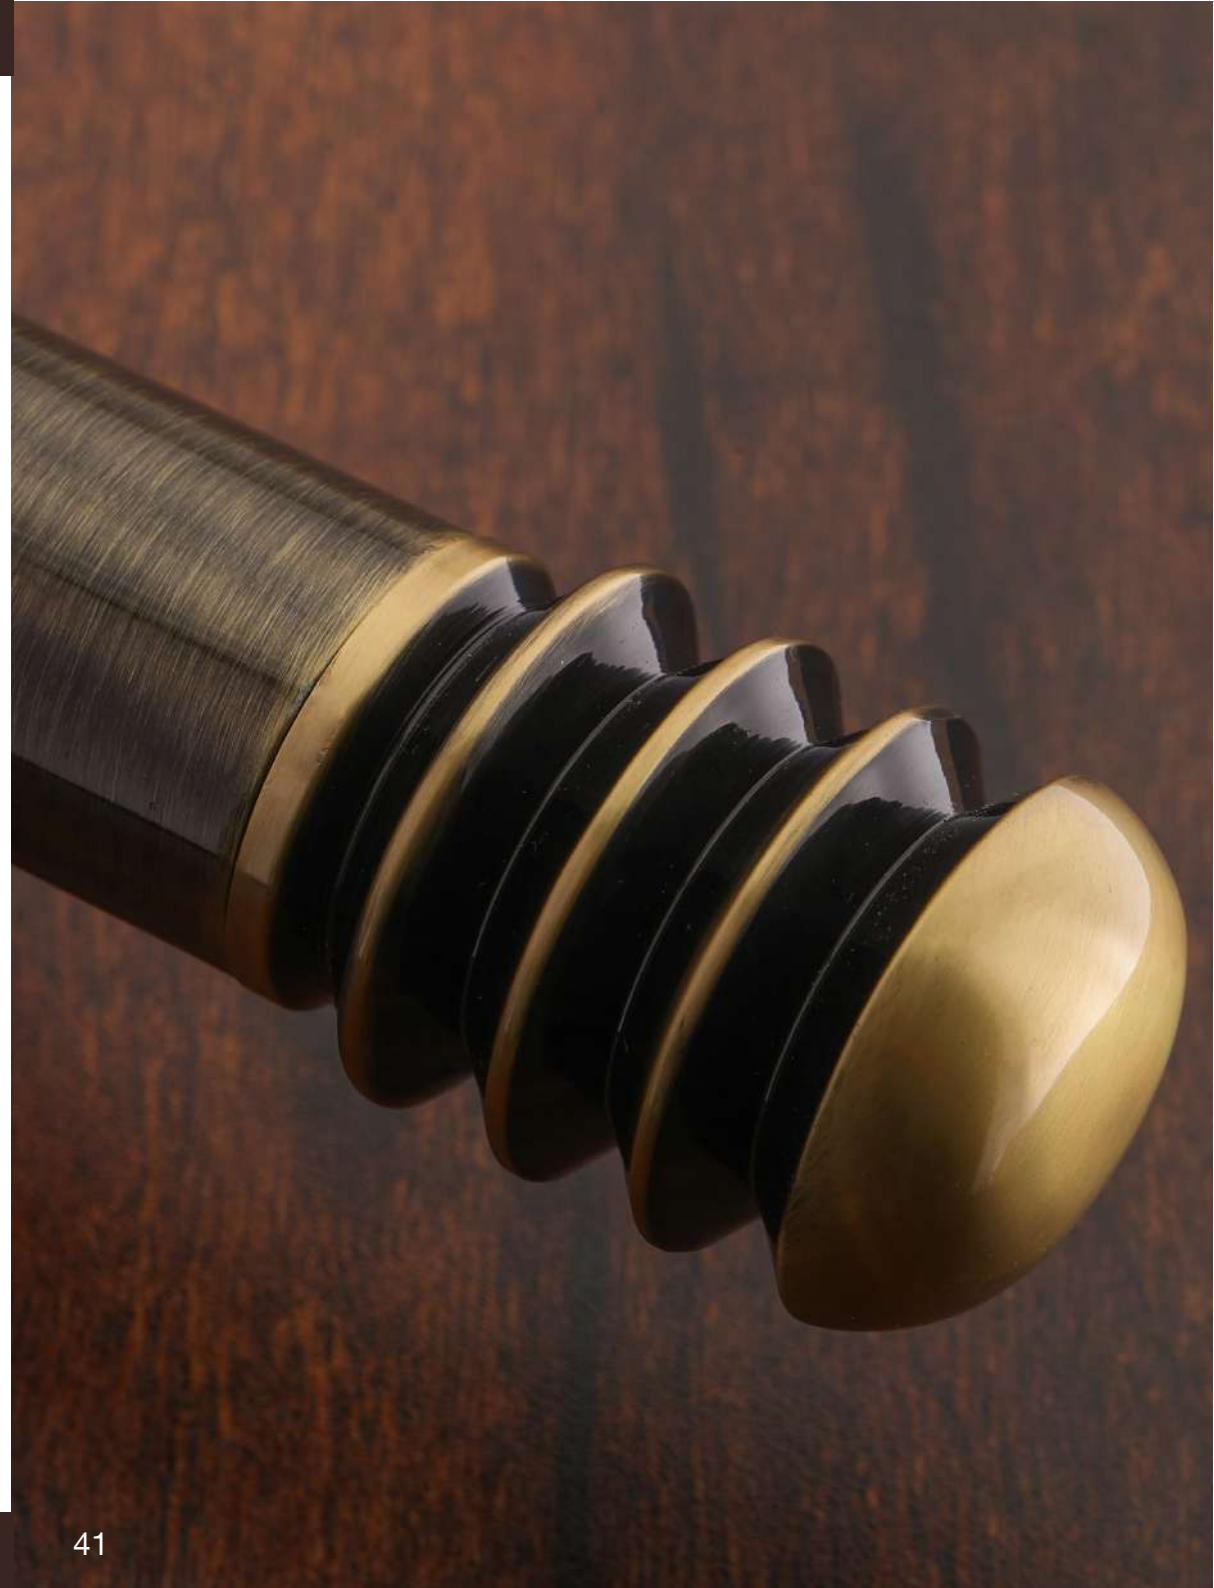

HEIGHT	HOLE CENTER	WIDTH
18"	250mm	40mm
24"	400mm	40mm

FINISHES:
Brass Antique,
Rose Gold, Black Gold

BASE MATERIAL:
Brass + SS 304