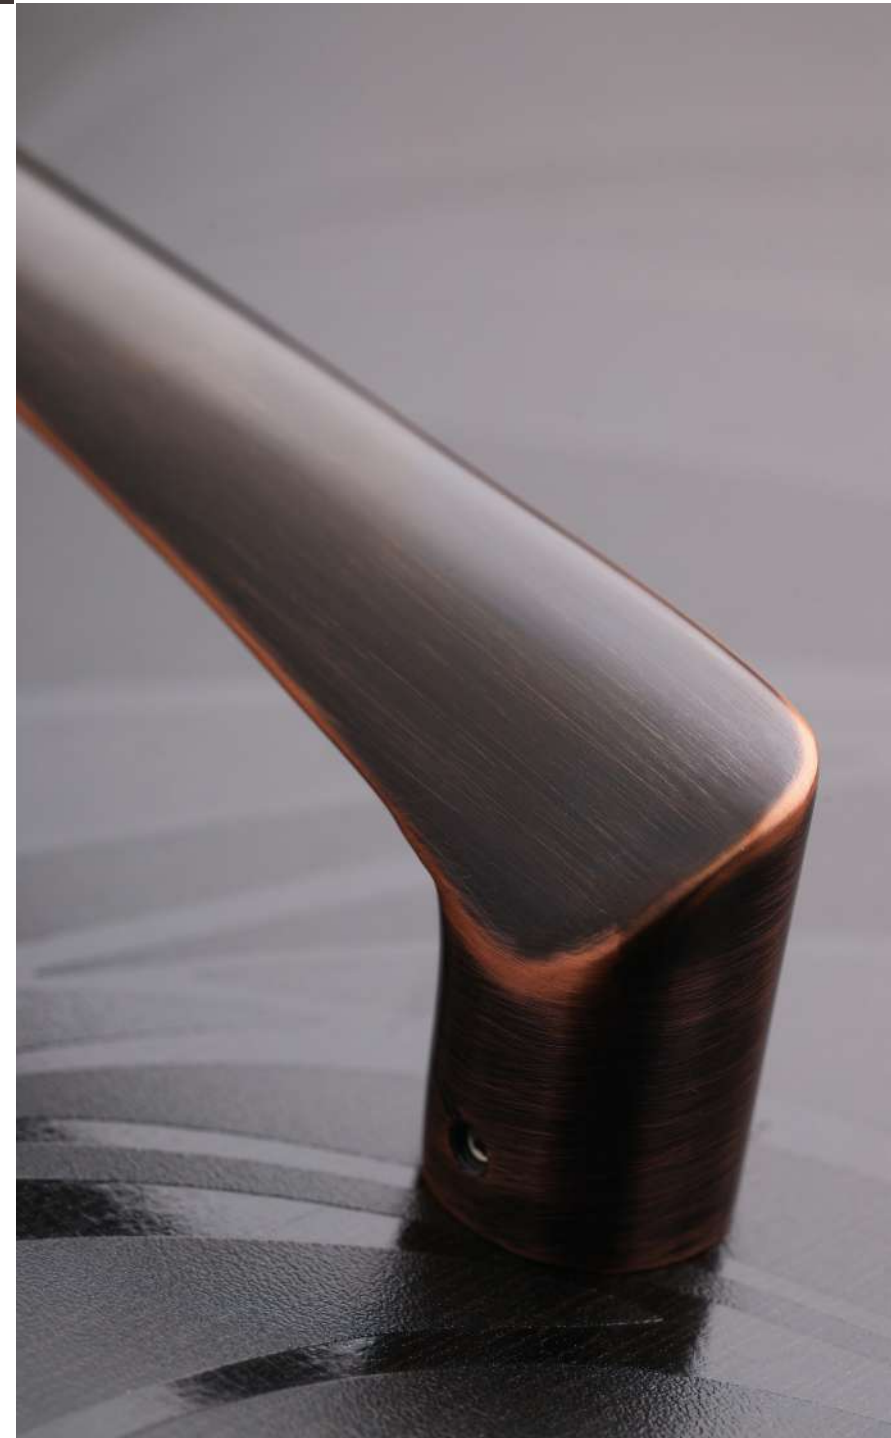

HEIGHT	HOLE CENTER	WIDTH
24"	300mm	100mm

FINISHES:
Rose Gold, Black Gold,
Brass Antique, Gold CP

BASE MATERIAL:
Brass

VERNA

HEIGHT	HOLE CENTER	WIDTH
12"	295mm	32mm

FINISHES:

Brass Antique, Satin,
Copper Antique

BASE MATERIAL:

Brass

MERO

HEIGHT	HOLE CENTER	WIDTH
12"	250mm	40mm
18"	400mm	40mm

FINISHES:
Brass Antique,
Copper Antique

BASE MATERIAL:
SS 304

MIZO

HEIGHT	HOLE CENTER	WIDTH
18"	300mm	32mm
24"	400mm	32mm