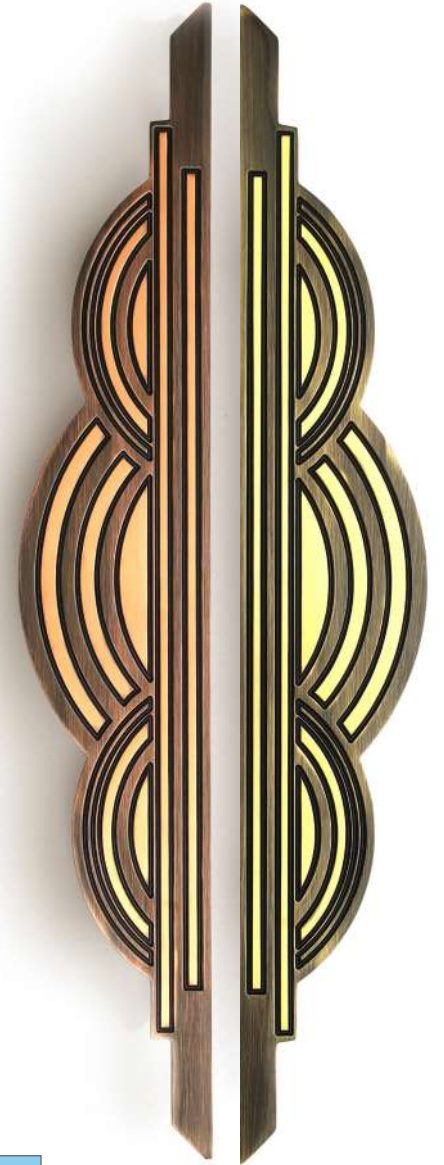

radiant

DESIGNER DOOR HANDLES

Catalogue - 2023

...OPENING DOORS IN FASHION!

AVIO

HEIGHT	HOLE CENTER	WIDTH
12"	250mm	40mm
18"	350mm	40mm

FINISHES:
Brass Antique

BASE MATERIAL:
Brass

HEIGHT	HOLE CENTER	WIDTH
24"	300mm	100mm

FINISHES:
Rose Gold, Black Gold,
Brass Antique, Gold CP

BASE MATERIAL:
Brass

VERNA

HEIGHT	HOLE CENTER	WIDTH
12"	295mm	32mm

FINISHES:

Brass Antique, Satin,
Copper Antique

BASE MATERIAL:

Brass

MERO

HEIGHT	HOLE CENTER	WIDTH
12"	250mm	40mm
18"	400mm	40mm

FINISHES:
Brass Antique,
Copper Antique

BASE MATERIAL:
SS 304

MIZO

HEIGHT	HOLE CENTER	WIDTH
18"	300mm	32mm
24"	400mm	32mm

BASE MATERIAL:
Brass + SS 304

BLATT

FINISHES:

Brass Antique

BASE MATERIAL:

Brass

HEIGHT	HOLE CENTER	WIDTH
18"	300mm	68mm

BOW