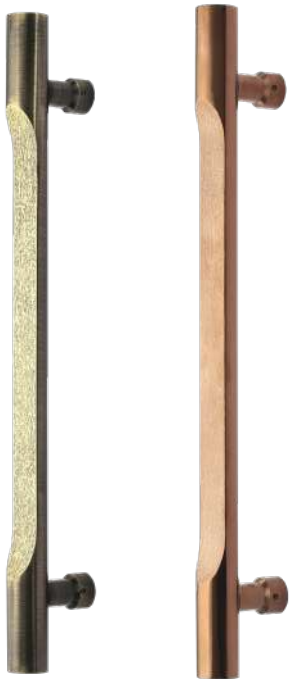

HEIGHT	HOLE CENTER	WIDTH
18"	350mm	40mm

SABA

HEIGHT	HOLE CENTER	WIDTH
18"	350mm	50mm

FINISHES:
 Brass Antique, Copper Antique

BASE MATERIAL:
 Brass

GERMO

HEIGHT	HOLE CENTER	WIDTH
18"	210mm	25mm
24"	360mm	25mm
36"	670mm	25mm

FINISHES:
Brass Antique,
Rose Gold,
Black Gold, SSCP

BASE MATERIAL:
Brass

JUPI TER

FINISHES:
Brass Antique,
Rose Gold

BASE MATERIAL:
SS 304

HEIGHT	HOLE CENTER	WIDTH
18"	350mm	40mm
24"	450mm	40mm

VASE

HEIGHT	HOLE CENTER	WIDTH
8"	70mm	100mm
18"	250mm	100mm

FINISHES:
 Brass Antique,
 Black Gold,
 Graphite Black

BASE MATERIAL:
 Brass

IBIZZA

FINISHES:

Brass Antique, Matt Rose Gold,
Glossy Rose Gold

BASE MATERIAL:

Brass

HEIGHT	HOLE CENTER	WIDTH
12"	285mm	50mm
18"	450mm	50mm

VAANI

FINISHES:
Brass Antique, Rose Gold
BASE MATERIAL:
SS 304

HEIGHT	HOLE CENTER	WIDTH
18"	385mm	32mm

BINGO

HEIGHT	HOLE CENTER	WIDTH
18"	300mm	75mm

FINISHES:
Bronze

BASE MATERIAL:
Brass

KISA