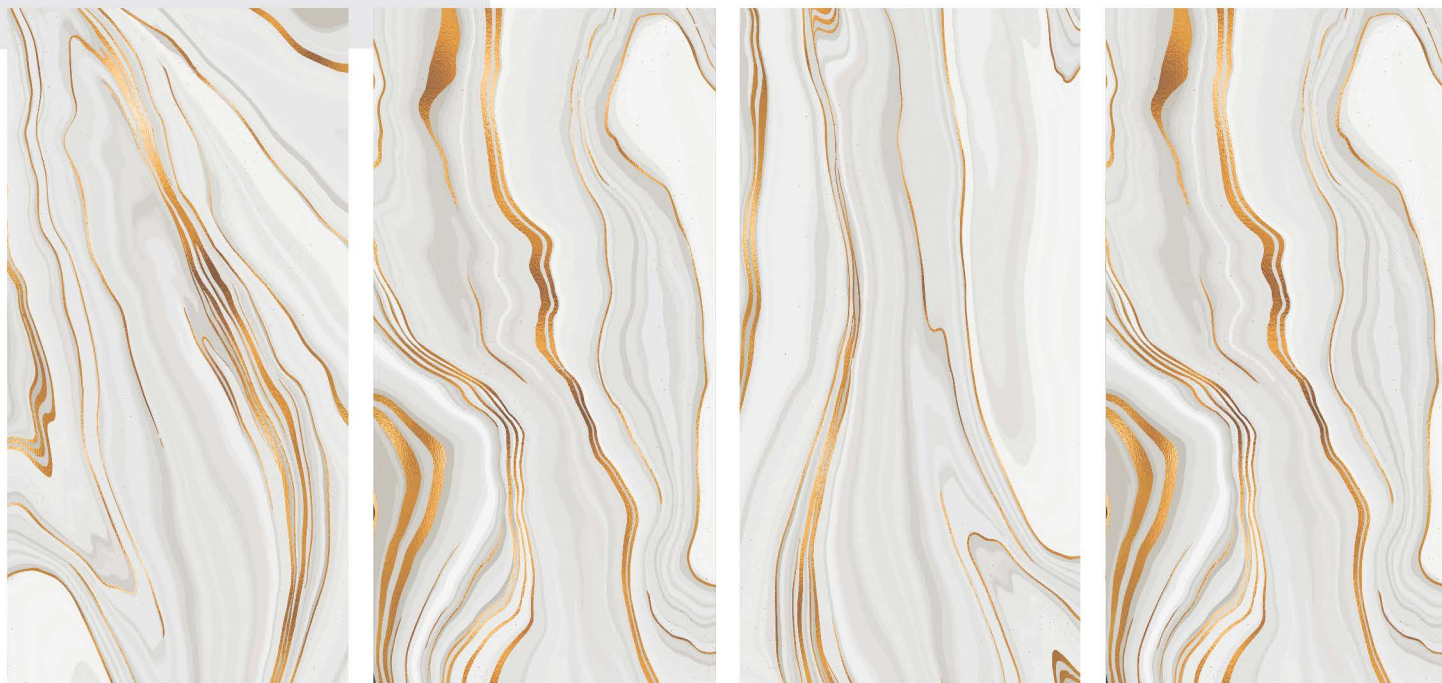

GLAZED VITRIFIED TILES

EASY CLEANING

ECO FRIENDLY

QUICK &
EASY APPLICATION

LENTRA GOLDEN

600 X 1200 M M

CARVING FACE.03

MAPLE CREMA