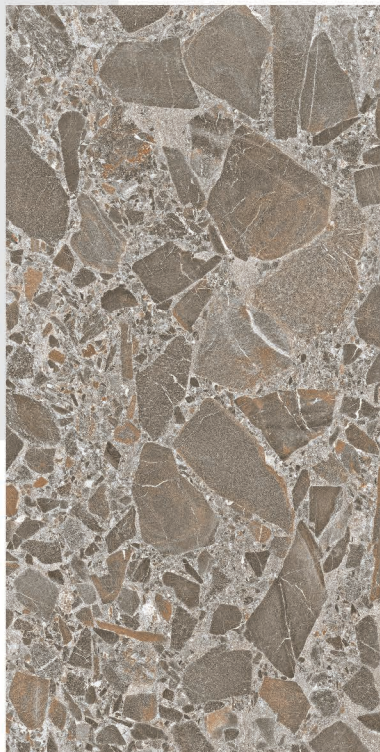

600 X 1200 M M

STONERY EARTH

EASY CLEANING

ECO FRIENDLY

QUICK &
EASY APPLICATION