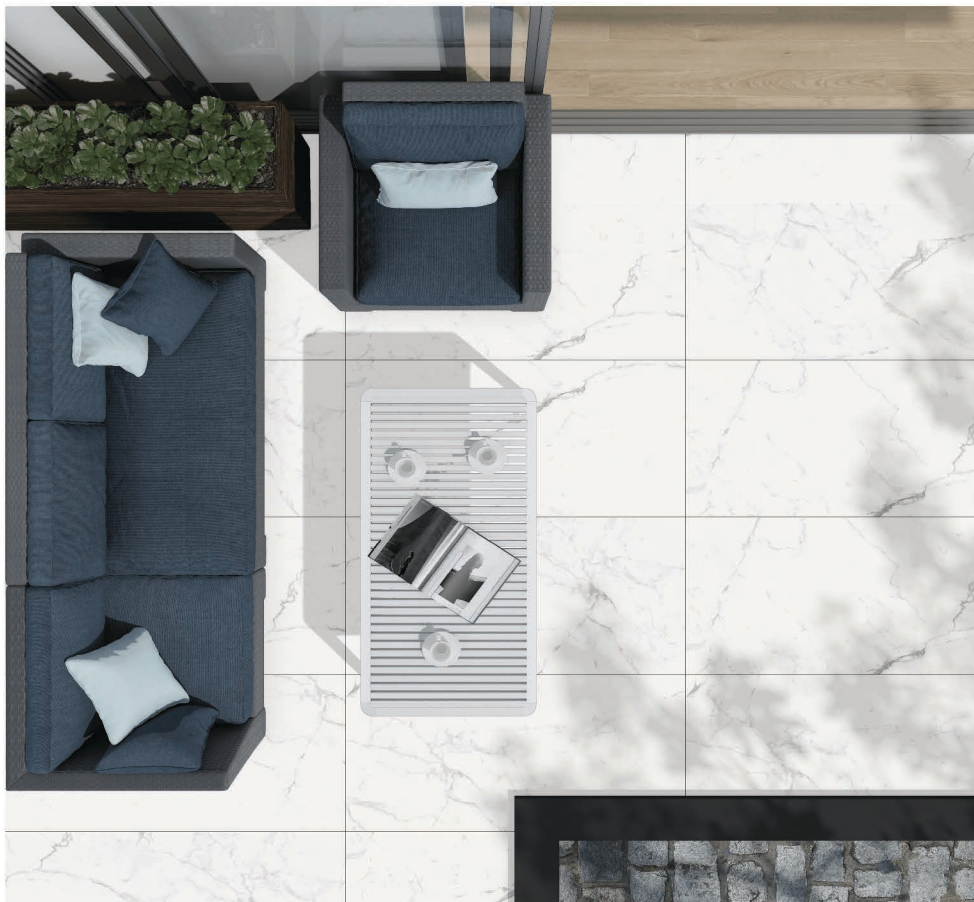

600 X 1200 M M

ANGELO SATUARIO

EASY CLEANING

ECO FRIENDLY

QUICK &
EASY APPLICATION

EASY CLEANING

ECO FRIENDLY

QUICK &
EASY APPLICATION