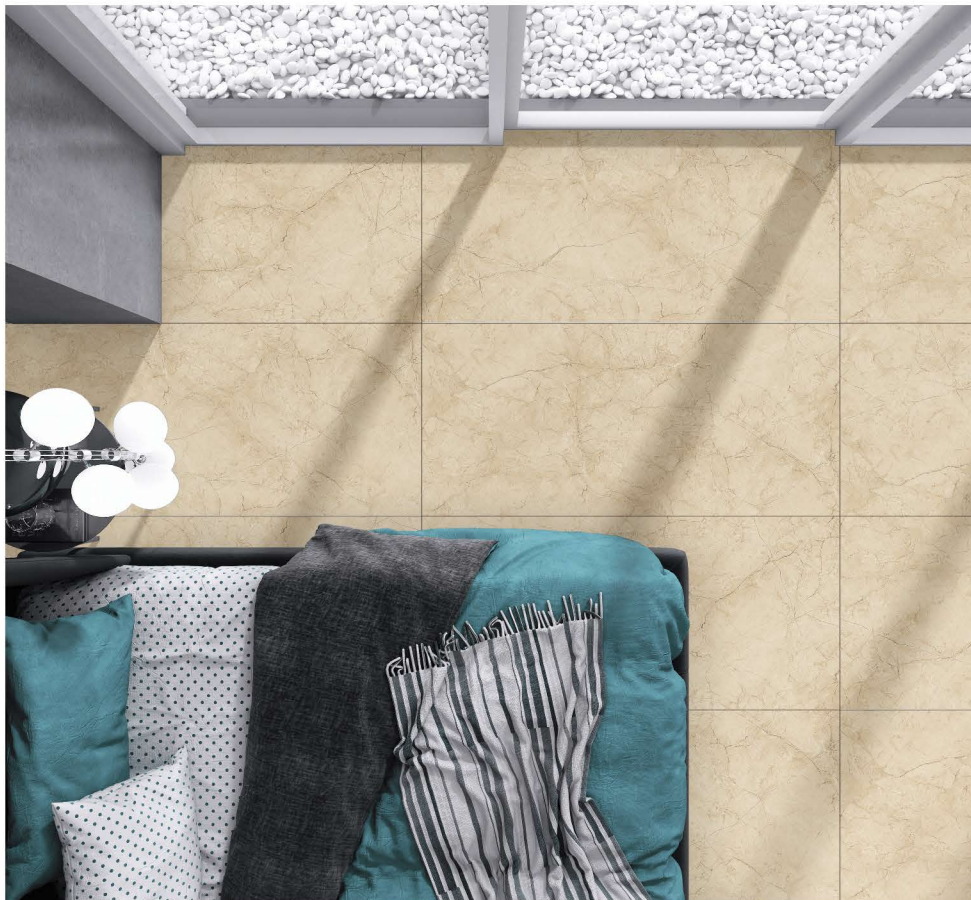

collection

600 X 1200 M M

ARGAN SEPIA

EASY CLEANING

ECO FRIENDLY

QUICK &
EASY APPLICATION

GLAZED VITRIFIED TILES

EASY CLEANING