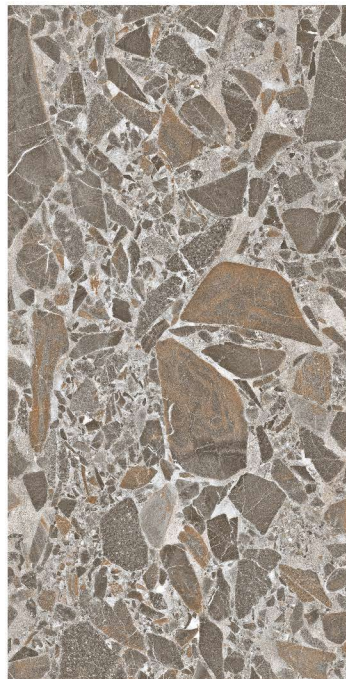

GLAZED VITRIFIED TILES

EASY CLEANING

ECO FRIENDLY

QUICK &
EASY APPLICATION

STONERY EARTH

600 X 1200 M M

CARVING FACE.04

TECHNICAL SPECIFICATION