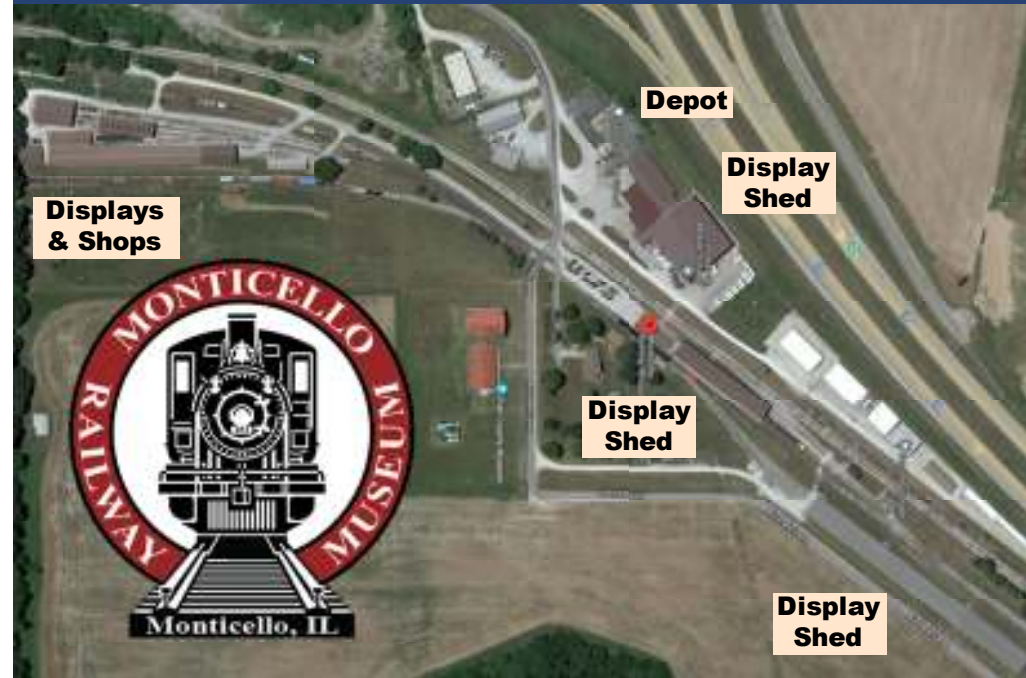

Travelers Guide to

Great Midwest Rail Circle Tour

By John Burchnall

Great Midwest Rail Circle Tour

- Perfect post-pandemic adventure
- Always wanted to visit these venues
- Relatively small distances between venues enabled relaxing pace
- 13 venues in 2 weeks – only 1 per day
- Multiple nights at each hotel, except one

Great Midwest Rail Circle Venues

- Monticello Railway Mus. (IL)
- Illinois Railway Museum (Union, IL)
- Rochelle Rail Park (IL)
- Chicago Science & Industry Museum (IL)
- East Troy Electric Railway (WI)
- Circus World Museum (Baraboo, WI)
- Mid-Continent Rwy Mus. (Baraboo, WI)
- National Railroad Museum (Green Bay)
- Gilmore Car Museum (MI)
- Auburn/Cord/Duesenberg Museum + Natl. Car & Truck Museum (both Auburn, IN)
- Hobby Shops + General Attractions

Columbus, Indiana

Zaharakos
Since 1900[®]
Ice Cream Parlor and Museum

2 Monticello Railway Museum

Monticello Railway Museum

Monticello Railway Museum

Monticello Railway Museum

Monticello Railway Museum

Monticello Railway Museum

Other Rail Circle Tour Ideas

- **Virginias & Pennsylvania** – Cass, Roanoke, C&O Hist. Center, Altoona, East Broad Top, Strasburg, Steamtown NP, W. MD Scenic, Reading Blue Mt. & Northern, DuPont Mills
- **Carolinas** – Beckley, Bluefield, Roanoke, Spencer NC, Tweetsie RR, Tennessee RR Museum, Nashville, Wilmington, Savannah, Biltmore Mansion, Great Smokey Mts. RR
- **Deep South** – KY Ry Museum, Nashville, Branson, Memphis, Arkansas RR Museum, Museum of American RR, T&P Ry Museum, Galveston Museum, N. Orleans Streetcars