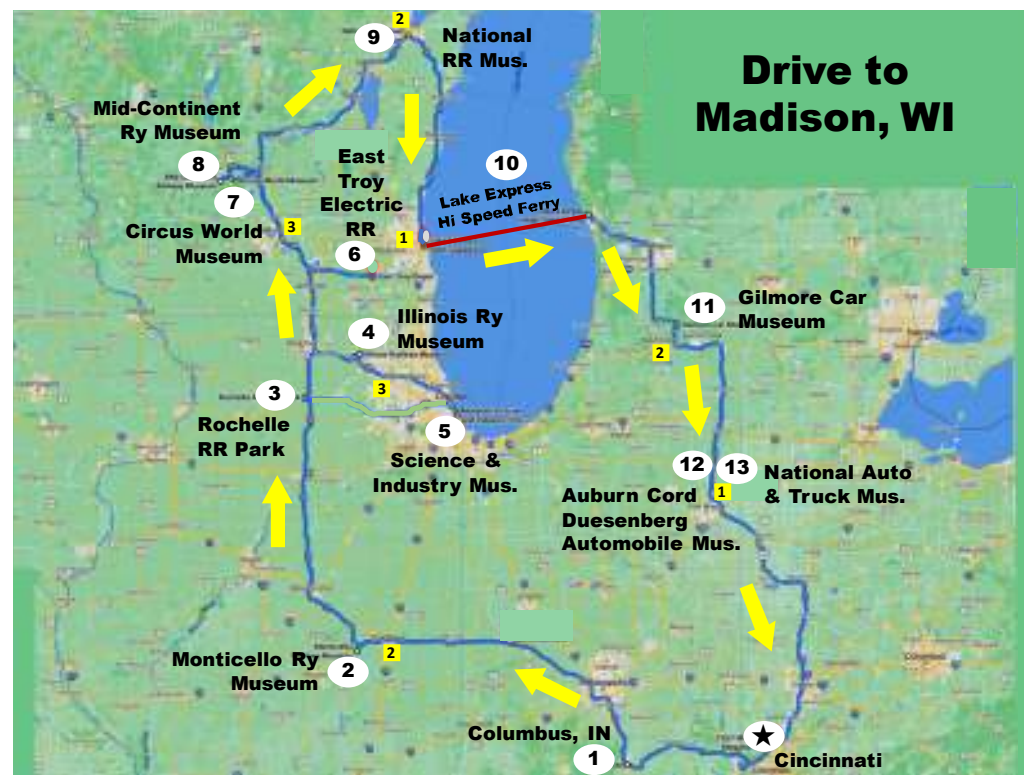

Illinois Railway Museum

Illinois Railway Museum

Illinois Railway Museum

Illinois Railway Museum

Illinois Railway Museum

Illinois Railway Museum

5 Chicago Science & Industry Mus.

Chicago Science & Industry Mus.

Chicago Science & Industry Mus.

Chicago Science & Industry Mus.

Chicago Science & Industry Mus.

Chicago Science & Industry Mus.

Chicago Science & Industry Mus.

Drive to
Madison, WI

6 East Troy Electric Railway Mus.

East Troy Electric Railway Mus.

East Troy Electric Railway Mus.

East Troy Electric Railway Mus.

East Troy Electric Railway Mus.

7

Circus World Museum

Circus World Museum

Circus World Museum

Other Rail Circle Tour Ideas

- **Virginias & Pennsylvania** – Cass, Roanoke, C&O Hist. Center, Altoona, East Broad Top, Strasburg, Steamtown NP, W. MD Scenic, Reading Blue Mt. & Northern, DuPont Mills
- **Carolinas** – Beckley, Bluefield, Roanoke, Spencer NC, Tweetsie RR, Tennessee RR Museum, Nashville, Wilmington, Savannah, Biltmore Mansion, Great Smokey Mts. RR
- **Deep South** – KY Ry Museum, Nashville, Branson, Memphis, Arkansas RR Museum, Museum of American RR, T&P Ry Museum, Galveston Museum, N. Orleans Streetcars