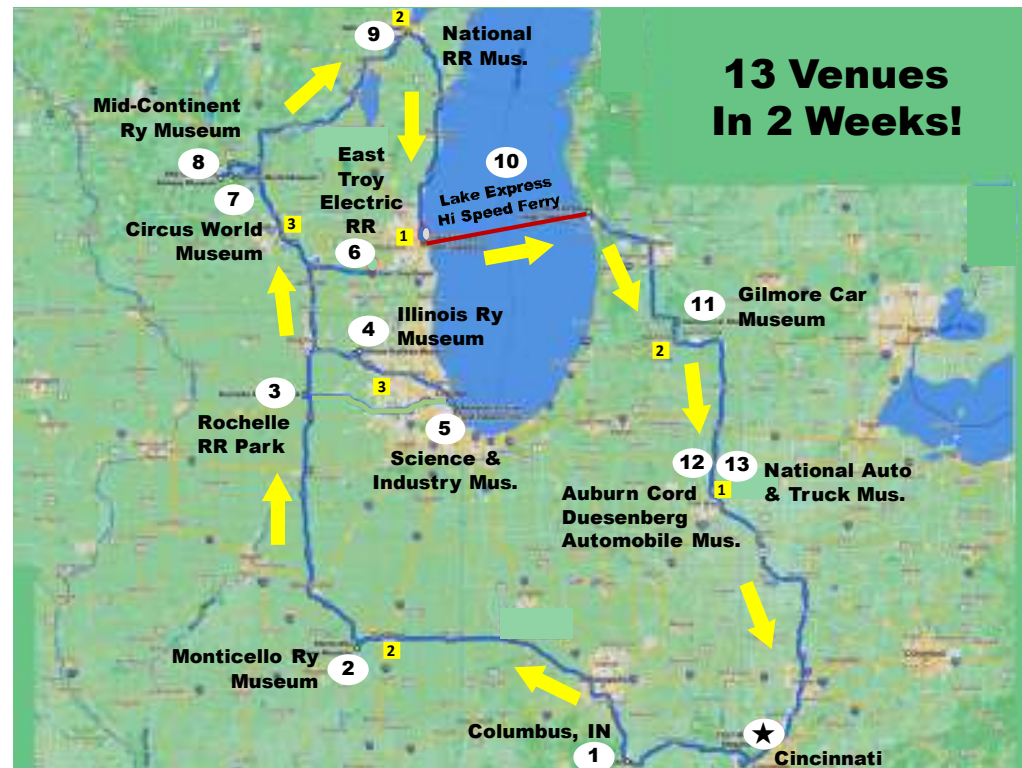

Travelers Guide to

Great Midwest Rail Circle Tour

By John Burchnall

Great Midwest Rail Circle Tour

- Perfect post-pandemic adventure
- Always wanted to visit these venues
- Relatively small distances between venues enabled relaxing pace
- 13 venues in 2 weeks – only 1 per day
- Multiple nights at each hotel, except one

Great Midwest Rail Circle Venues

- Monticello Railway Mus. (IL)
- Illinois Railway Museum (Union, IL)
- Rochelle Rail Park (IL)
- Chicago Science & Industry Museum (IL)
- East Troy Electric Railway (WI)
- Circus World Museum (Baraboo, WI)
- Mid-Continent Rwy Mus. (Baraboo, WI)
- National Railroad Museum (Green Bay)
- Gilmore Car Museum (MI)
- Auburn/Cord/Duesenberg Museum + Natl. Car & Truck Museum (both Auburn, IN)
- Hobby Shops + General Attractions

National Car & Truck Museum

National Car & Truck Museum

National Car & Truck Museum

Great Midwest Rail Circle Tour

July 2021 Midwest Museums - Illinois, Wisconsin, Michigan, Indiana
 July 2 through 15 (14 Days)
 Train, Circus, Science & Car Museums + Lambeau Field + Ferry

Other Rail Circle Tour Ideas

- **Virginias & Pennsylvania** – Cass, Roanoke, C&O Hist. Center, Altoona, East Broad Top, Strasburg, Steamtown NP, W. MD Scenic, Reading Blue Mt. & Northern, DuPont Mills
- **Carolinas** – Beckley, Bluefield, Roanoke, Spencer NC, Tweetsie RR, Tennessee RR Museum, Nashville, Wilmington, Savannah, Biltmore Mansion, Great Smokey Mts. RR
- **Deep South** – KY Ry Museum, Nashville, Branson, Memphis, Arkansas RR Museum, Museum of American RR, T&P Ry Museum, Galveston Museum, N. Orleans Streetcars