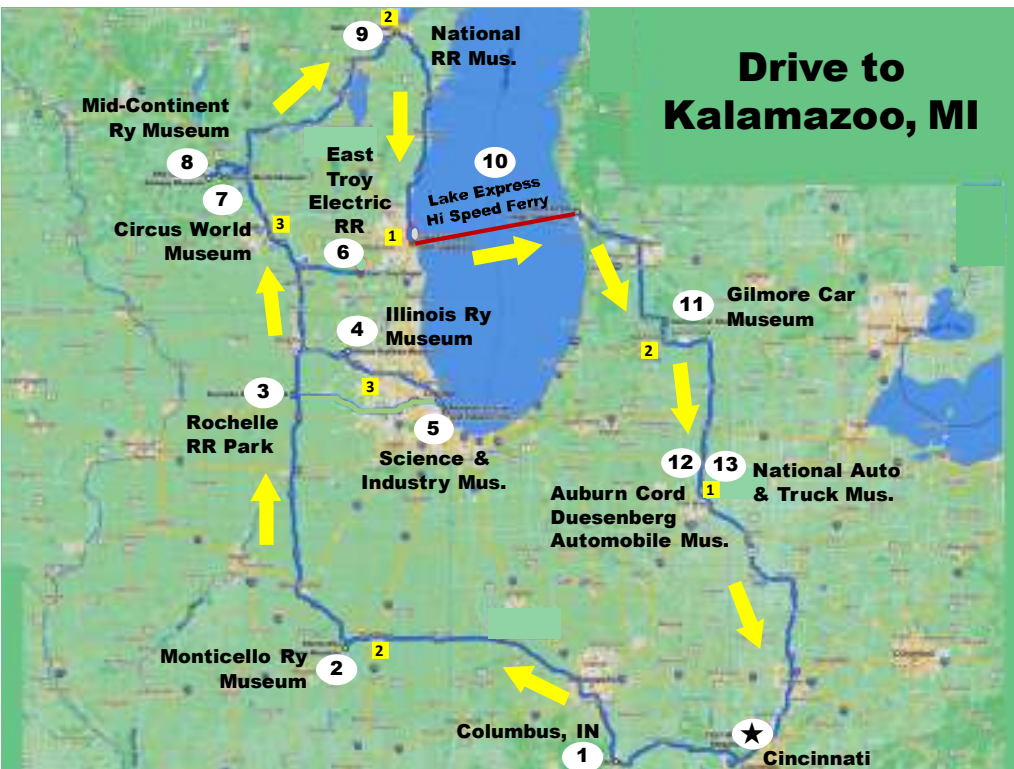

Mid-Continent Railway Museum

Drive to Green Bay, WI

9 National Railroad Museum

Bonus Tour Lambeau Field, Home of the Green Bay Packers

National Railroad Museum

National Railroad Museum

National Railroad Museum

9+ GB Packers Lambeau Field

10 Lake Express High Speed Ferry

LAKE EXPRESS
Between Milwaukee and Muskegon

Lake Express High Speed Ferry

11 Gilmore Car Museum

Gilmore Car Museum

Gilmore Car Museum

Gilmore Car Museum

Gilmore Car Museum

TRAIN DEPOT & TOWER

THIS TRAIN SWITCH TOWER served the Kalamazoo & South Haven Railroad (later New York Central) for nearly 100 years before it was moved to 1964 from just West of Kalamazoo's downtown area, near to the Museum campus and restored.

Other Rail Circle Tour Ideas

- **Virginias & Pennsylvania** – Cass, Roanoke, C&O Hist. Center, Altoona, East Broad Top, Strasburg, Steamtown NP, W. MD Scenic, Reading Blue Mt. & Northern, DuPont Mills
- **Carolinas** – Beckley, Bluefield, Roanoke, Spencer NC, Tweetsie RR, Tennessee RR Museum, Nashville, Wilmington, Savannah, Biltmore Mansion, Great Smokey Mts. RR
- **Deep South** – KY Ry Museum, Nashville, Branson, Memphis, Arkansas RR Museum, Museum of American RR, T&P Ry Museum, Galveston Museum, N. Orleans Streetcars