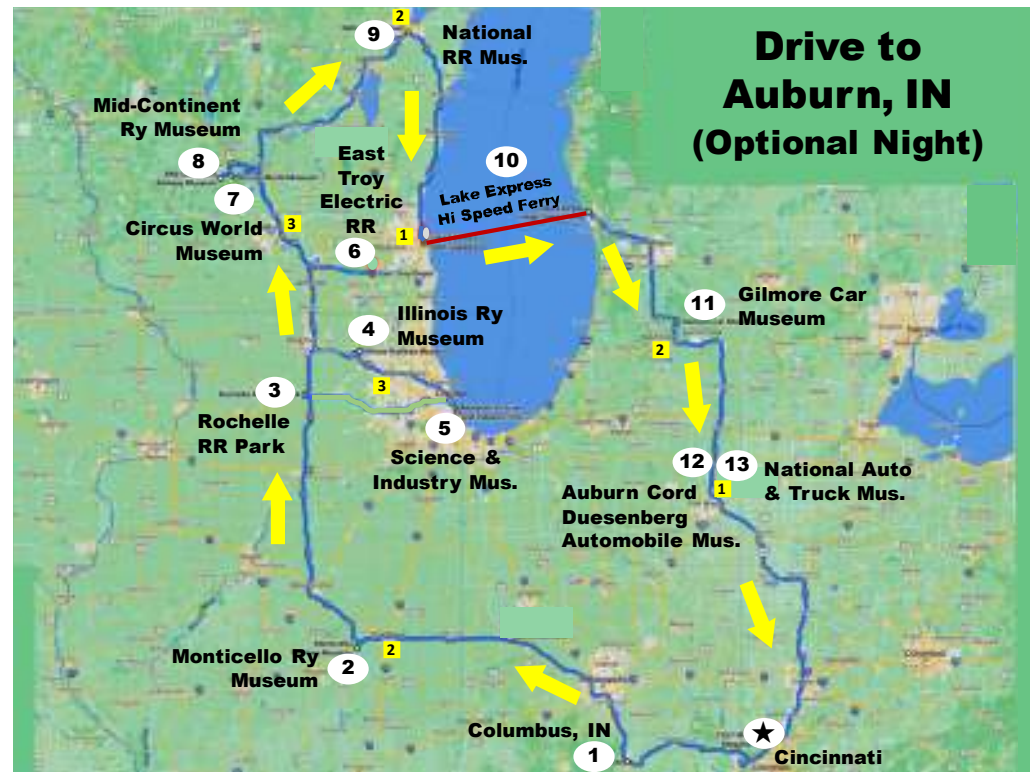

Gilmore Car Museum

TRAIN DEPOT & TOWER

THIS TRAIN SWITCH TOWER served the Kalamazoo & South Haven Railroad (later New York Central) for nearly 100 years before it was moved to 1964 from just West of Kalamazoo's downtown area, near to the Museum campus and restored.

Gilmore Car Museum

MODEL A BUILDING

Gilmore Car Museum

Gilmore Car Museum

Gilmore Car Museum

Gilmore Car Mus.

Drive to Auburn, IN (Optional Night)

Auburn Cord Duesenberg Museum + National Car & Truck Museum

12

13

12 Auburn Cord Duesenberg Mus.

Auburn Cord Duesenberg Mus.

Auburn Cord Duesenberg Mus.

13 National Car & Truck Museum

Main Level

Models & Toys

Other Rail Circle Tour Ideas

- **Virginias & Pennsylvania** – Cass, Roanoke, C&O Hist. Center, Altoona, East Broad Top, Strasburg, Steamtown NP, W. MD Scenic, Reading Blue Mt. & Northern, DuPont Mills
- **Carolinas** – Beckley, Bluefield, Roanoke, Spencer NC, Tweetsie RR, Tennessee RR Museum, Nashville, Wilmington, Savannah, Biltmore Mansion, Great Smokey Mts. RR
- **Deep South** – KY Ry Museum, Nashville, Branson, Memphis, Arkansas RR Museum, Museum of American RR, T&P Ry Museum, Galveston Museum, N. Orleans Streetcars