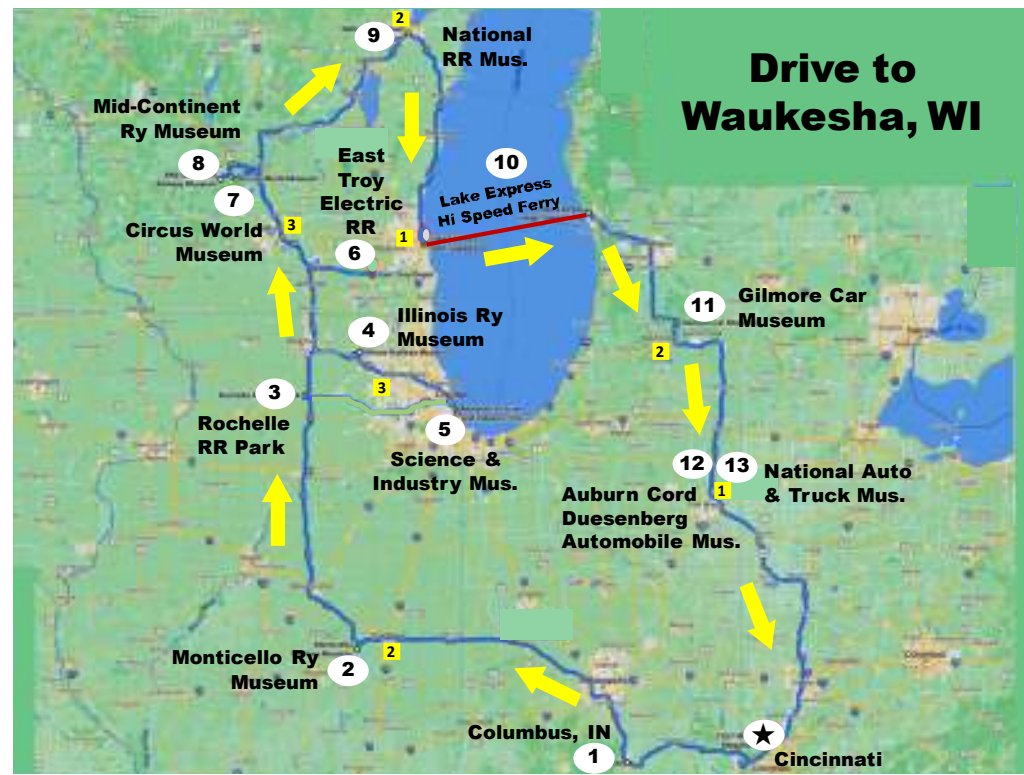

Circus World Museum

Circus World Museum

Circus World Museum

Circus World Museum

8 Mid-Continent Railway Museum

Mid-Continent Railway Museum

Mid-Continent Railway Museum

Mid-Continent Railway Museum

Mid-Continent Railway Museum

Drive to Green Bay, WI

9 National Railroad Museum

Bonus Tour Lambeau Field, Home of the Green Bay Packers

National Railroad Museum

National Railroad Museum

National Railroad Museum

9+ GB Packers Lambeau Field

10 Lake Express High Speed Ferry

LAKE EXPRESS
Between Milwaukee and Muskegon

Lake Express High Speed Ferry

11 Gilmore Car Museum

Gilmore Car Museum

Gilmore Car Museum

Gilmore Car Museum

Gilmore Car Museum

TRAIN DEPOT & TOWER

THIS TRAIN SWITCH TOWER served the Kalamazoo & South Haven Railroad (later New York Central) for nearly 100 years before it was moved to 1964 from just West of Kalamazoo's downtown area, near to the Museum campus and restored.