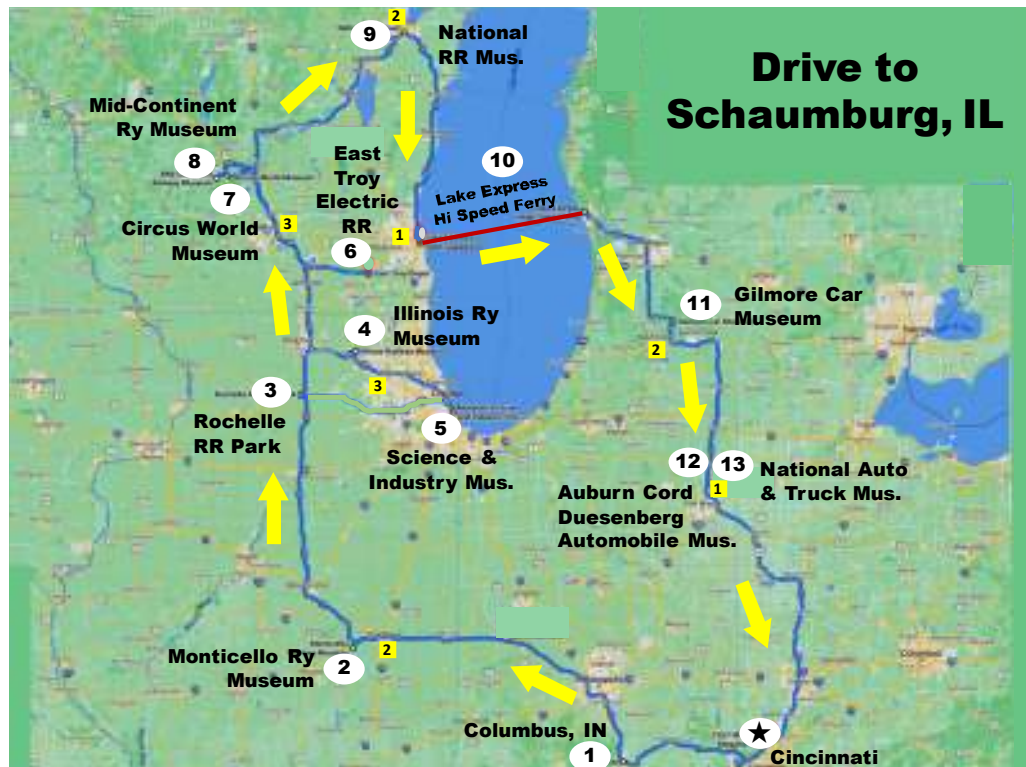

Travelers Guide to

Great Midwest Rail Circle Tour

By John Burchnall

Great Midwest Rail Circle Tour

- Perfect post-pandemic adventure
- Always wanted to visit these venues
- Relatively small distances between venues enabled relaxing pace
- 13 venues in 2 weeks – only 1 per day
- Multiple nights at each hotel, except one

Columbus, Indiana

Zaharakos
Since 1900[®]
Ice Cream Parlor and Museum

2 Monticello Railway Museum

Monticello Railway Museum

Monticello Railway Museum

Monticello Railway Museum

Monticello Railway Museum

Monticello Railway Museum

Monticello Railway Museum

3 Rochelle Railroad Park

Rochelle Railroad Park

Rochelle Railroad Park

Rochelle Railroad Park

Rochelle Railroad Park

4

Illinois Railway Museum

Other Rail Circle Tour Ideas

- **Virginias & Pennsylvania** – Cass, Roanoke, C&O Hist. Center, Altoona, East Broad Top, Strasburg, Steamtown NP, W. MD Scenic, Reading Blue Mt. & Northern, DuPont Mills
- **Carolinas** – Beckley, Bluefield, Roanoke, Spencer NC, Tweetsie RR, Tennessee RR Museum, Nashville, Wilmington, Savannah, Biltmore Mansion, Great Smokey Mts. RR
- **Deep South** – KY Ry Museum, Nashville, Branson, Memphis, Arkansas RR Museum, Museum of American RR, T&P Ry Museum, Galveston Museum, N. Orleans Streetcars