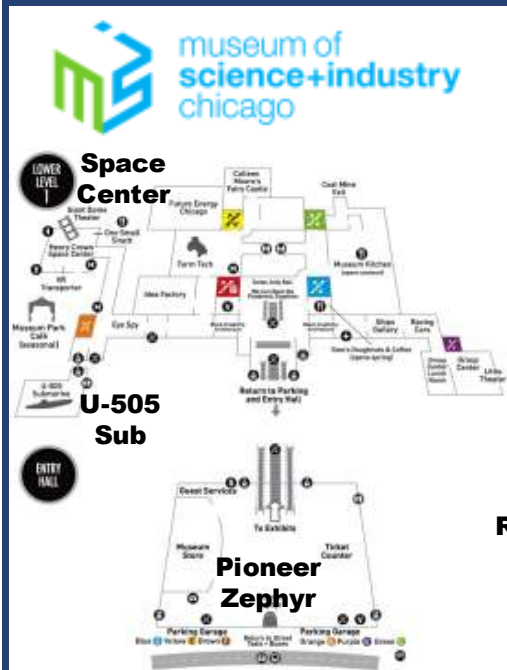

Monticello Railway Museum

3 Rochelle Railroad Park

Rochelle Railroad Park

Rochelle Railroad Park

Rochelle Railroad Park

Rochelle Railroad Park

4

Illinois Railway Museum

Illinois Railway Museum

Illinois Railway Museum

Illinois Railway Museum

Illinois Railway Museum

Illinois Railway Museum

Illinois Railway Museum

5 Chicago Science & Industry Mus.

Chicago Science & Industry Mus.

Chicago Science & Industry Mus.

Chicago Science & Industry Mus.

Chicago Science & Industry Mus.

Chicago Science & Industry Mus.

Chicago Science & Industry Mus.

Drive to
Madison, WI

6 East Troy Electric Railway Mus.

Other Rail Circle Tour Ideas

- **Virginias & Pennsylvania** – Cass, Roanoke, C&O Hist. Center, Altoona, East Broad Top, Strasburg, Steamtown NP, W. MD Scenic, Reading Blue Mt. & Northern, DuPont Mills
- **Carolinas** – Beckley, Bluefield, Roanoke, Spencer NC, Tweetsie RR, Tennessee RR Museum, Nashville, Wilmington, Savannah, Biltmore Mansion, Great Smokey Mts. RR
- **Deep South** – KY Ry Museum, Nashville, Branson, Memphis, Arkansas RR Museum, Museum of American RR, T&P Ry Museum, Galveston Museum, N. Orleans Streetcars