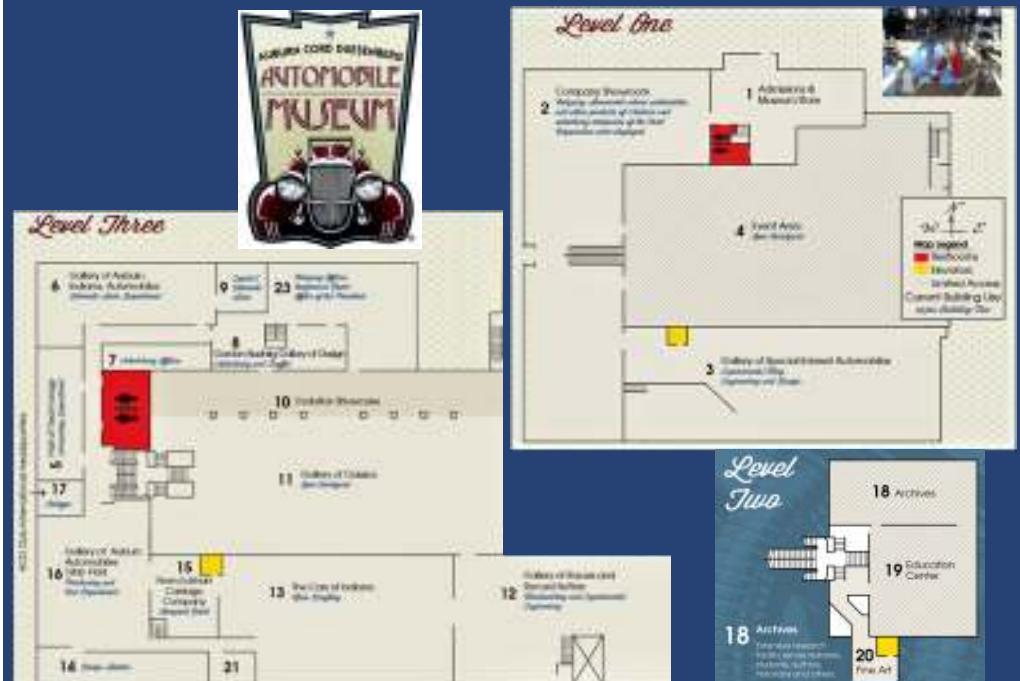

Gilmore Car Museum

TRAIN DEPOT & TOWER

THIS TRAIN SWITCH TOWER served the Kalamazoo & South Haven Railroad (later New York Central) for nearly 100 years before it was moved to 1964 from just West of Kalamazoo's downtown area, near to the Museum campus and restored.

Gilmore Car Museum

MODEL A BUILDING

Gilmore Car Museum

Gilmore Car Museum

Gilmore Car Museum

Gilmore Car Mus.

Drive to Auburn, IN (Optional Night)

Auburn Cord Duesenberg Museum + National Car & Truck Museum

12

13

12 Auburn Cord Duesenberg Mus.

Auburn Cord Duesenberg Mus.

Auburn Cord Duesenberg Mus.

13 National Car & Truck Museum

Main Level

Models & Toys

Pedal Cars

Filling Station Items

Family Cars

Auburn Dealership

American Trucks

Lower Level

Futurliner

Hudsons