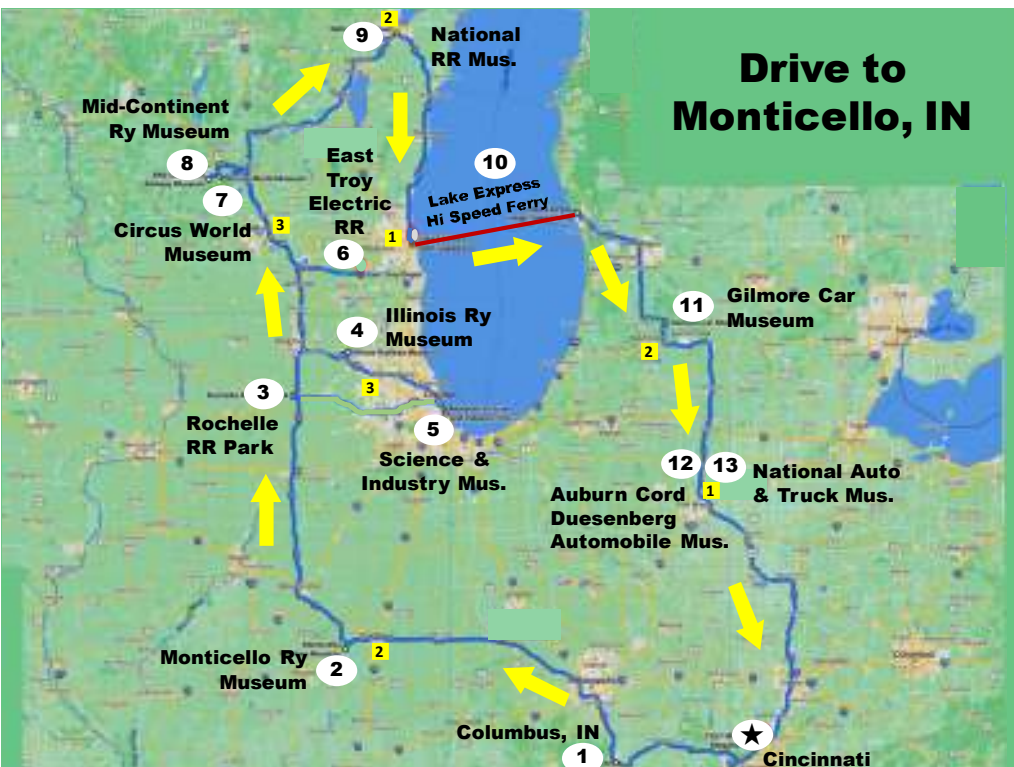

Travelers Tips and Secrets

- Use internet searches and Kalmbach's annual *Tourist Trains Guidebook*
- Many venues are seasonal and/or only open certain days of the week
- Cab rides are sometimes available, some only if you ask (not advertised)
- Plan all the main venues and hotels first, then fill in with other attractions
- Use internet to find local hobby stores