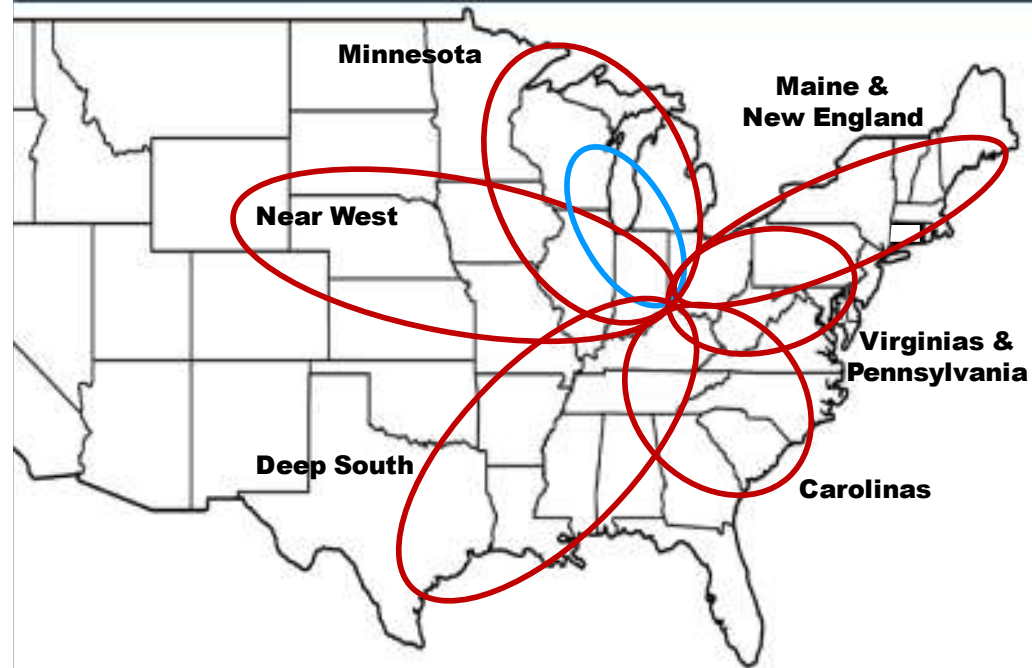

National Car & Truck Museum

National Car & Truck Museum

National Car & Truck Museum

Great Midwest Rail Circle Tour

July 2021 Midwest Museums - Illinois, Wisconsin, Michigan, Indiana
 July 2 through 15 (14 Days)
 Train, Circus, Science & Car Museums + Lambeau Field + Ferry

Other Rail Circle Tours?

What other circle tour opportunities exist?

Which compass directions from Cincinnati?

What attractions exist? Long & short trips?

Other Rail Circle Tour Ideas

Other Rail Circle Tour Ideas

- **Minnesota** – Dearborn, Huckleberry, Durand, Mackinac Island, Sault St. Marie, Copper Mines, Duluth, Miss. River, Twin Cities, Boone Scenic RR, Lincoln Library
- **Near West** – Field of Dreams, Wheels of Time, Lincoln Lib., Mt. Rushmore, Black Hills Central, Badlands, Cheyenne, Denver, UP Tower/Mus, Abilene, Boone Scenic RR
- **Maine & New England** – PA Lumber Mus, Altoona, Strasburg, East Broad Top RR, Steamtown NP, Mt. Washington Cog Ry, Maine 2-Footers, L.L. Bean, Acadia NP

Other Rail Circle Tour Ideas

- **Virginias & Pennsylvania** – Cass, Roanoke, C&O Hist. Center, Altoona, East Broad Top, Strasburg, Steamtown NP, W. MD Scenic, Reading Blue Mt. & Northern, DuPont Mills
- **Carolinas** – Beckley, Bluefield, Roanoke, Spencer NC, Tweetsie RR, Tennessee RR Museum, Nashville, Wilmington, Savannah, Biltmore Mansion, Great Smokey Mts. RR
- **Deep South** – KY Ry Museum, Nashville, Branson, Memphis, Arkansas RR Museum, Museum of American RR, T&P Ry Museum, Galveston Museum, N. Orleans Streetcars