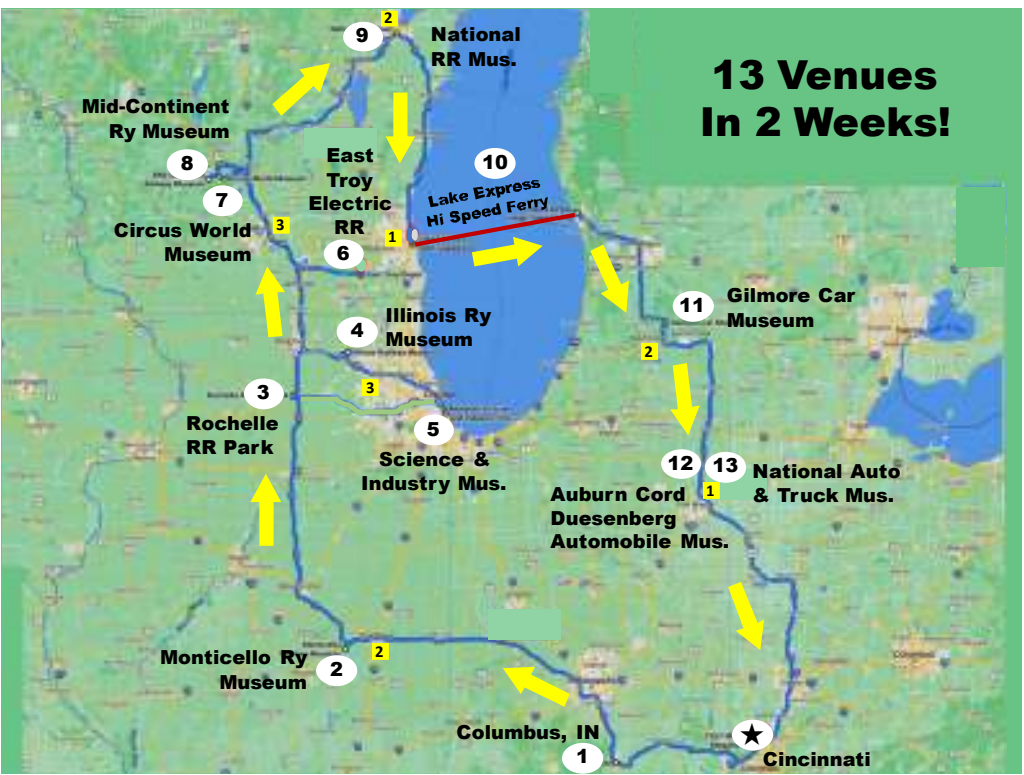

Gilmore Car Museum

MODEL A BUILDING

Gilmore Car Museum

Gilmore Car Museum

Gilmore Car Museum

Gilmore Car Mus.

Drive to Auburn, IN (Optional Night)

Auburn Cord Duesenberg Museum + National Car & Truck Museum

12

13

12 Auburn Cord Duesenberg Mus.

Auburn Cord Duesenberg Mus.

Auburn Cord Duesenberg Mus.

13 National Car & Truck Museum

Main Level

Models & Toys

Pedal Cars

Filling Station Items

Family Cars

Auburn Dealership

American Trucks

Lower Level

Futurliner

Hudsons

National Car & Truck Museum

National Car & Truck Museum

National Car & Truck Museum

Great Midwest Rail Circle Tour

July 2021 Midwest Museums - Illinois, Wisconsin, Michigan, Indiana
 July 2 through 15 (14 Days)
 Train, Circus, Science & Car Museums + Lambeau Field + Ferry