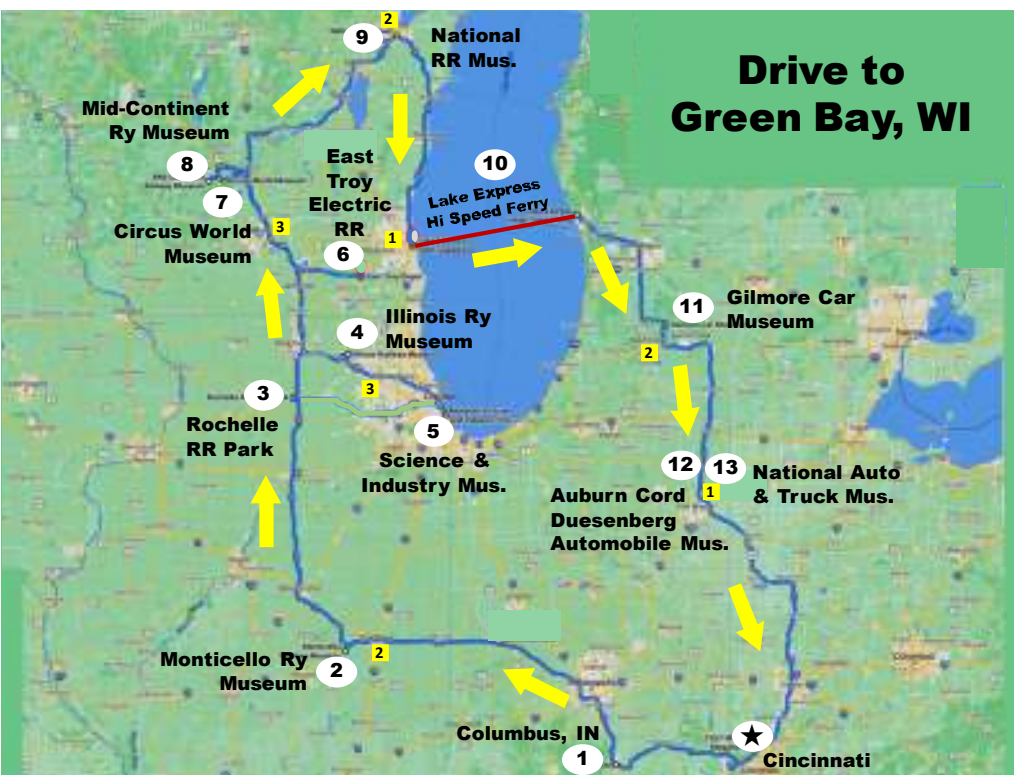

East Troy Electric Railway Mus.

East Troy Electric Railway Mus.

East Troy Electric Railway Mus.

East Troy Electric Railway Mus.

7

Circus World Museum

Circus World Museum

Circus World Museum

Circus World Museum

Circus World Museum

Circus World Museum

Circus World Museum

8 Mid-Continent Railway Museum

Mid-Continent Railway Museum

Mid-Continent Railway Museum

Mid-Continent Railway Museum

Mid-Continent Railway Museum

Drive to Green Bay, WI

9 National Railroad Museum

Bonus Tour Lambeau Field, Home of the Green Bay Packers

National Railroad Museum

National Railroad Museum

National Railroad Museum

Other Rail Circle Tour Ideas

- **Virginias & Pennsylvania** – Cass, Roanoke, C&O Hist. Center, Altoona, East Broad Top, Strasburg, Steamtown NP, W. MD Scenic, Reading Blue Mt. & Northern, DuPont Mills
- **Carolinas** – Beckley, Bluefield, Roanoke, Spencer NC, Tweetsie RR, Tennessee RR Museum, Nashville, Wilmington, Savannah, Biltmore Mansion, Great Smokey Mts. RR
- **Deep South** – KY Ry Museum, Nashville, Branson, Memphis, Arkansas RR Museum, Museum of American RR, T&P Ry Museum, Galveston Museum, N. Orleans Streetcars