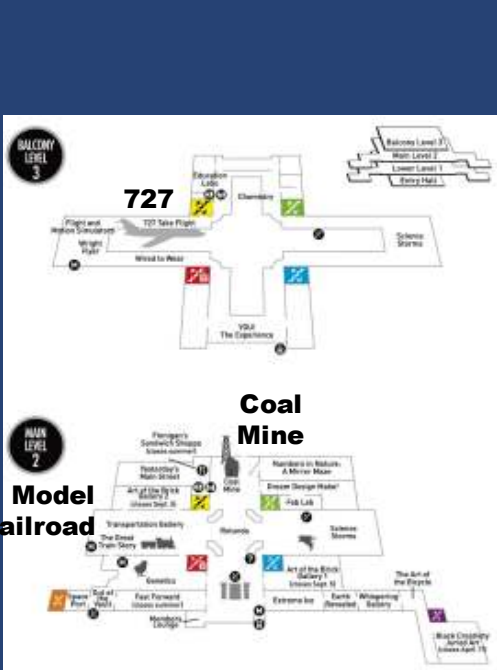

Monticello Railway Museum

3 Rochelle Railroad Park

Rochelle Railroad Park

Rochelle Railroad Park

Rochelle Railroad Park

Rochelle Railroad Park

4

Illinois Railway Museum

Illinois Railway Museum

Illinois Railway Museum

Illinois Railway Museum

Illinois Railway Museum

Illinois Railway Museum

Illinois Railway Museum

5 Chicago Science & Industry Mus.

Chicago Science & Industry Mus.

Chicago Science & Industry Mus.

Chicago Science & Industry Mus.

Chicago Science & Industry Mus.

Chicago Science & Industry Mus.

Chicago Science & Industry Mus.

Drive to
Madison, WI

6 East Troy Electric Railway Mus.

National Car & Truck Museum

National Car & Truck Museum

National Car & Truck Museum

Great Midwest Rail Circle Tour

July 2021 Midwest Museums - Illinois, Wisconsin, Michigan, Indiana
 July 2 through 15 (14 Days)
 Train, Circus, Science & Car Museums + Lambeau Field + Ferry