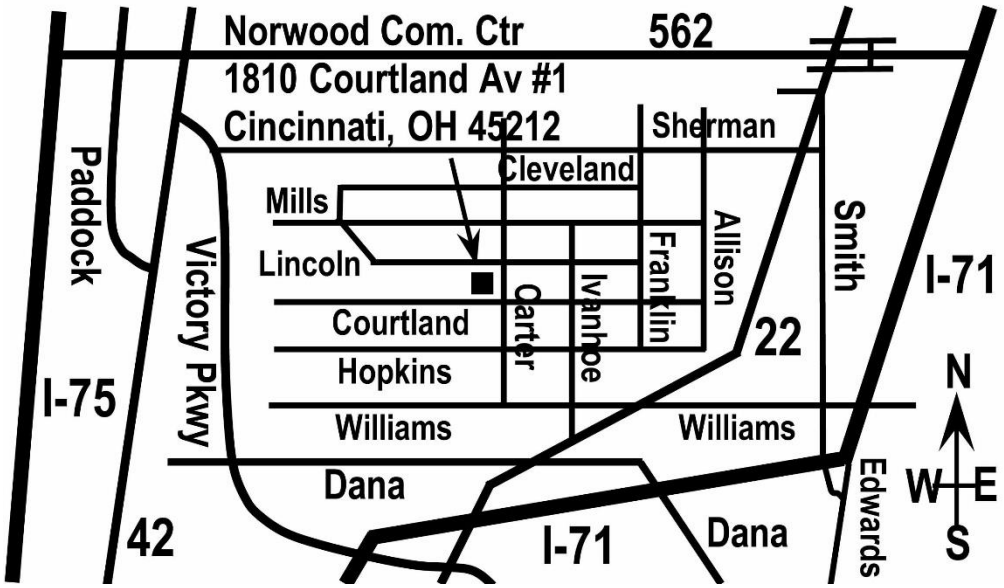

Map data ©2023 Google 2000 ft

Norwood
Community Center
1810 Courtland Ave #1
Cincinnati, OH 45212