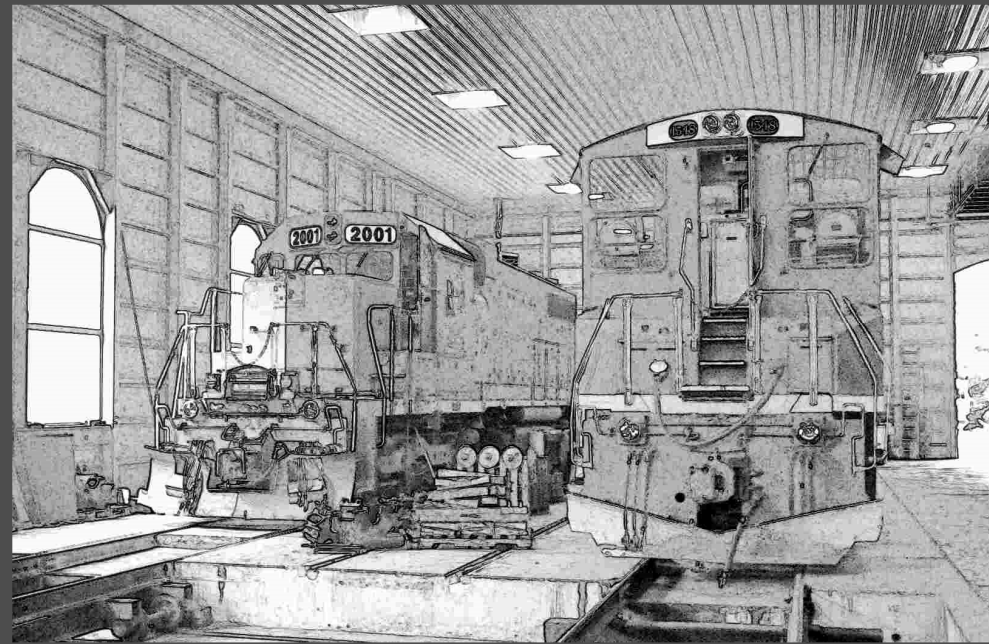

Presentation by Michael Tylick, MMR
A Telegraph Hill Production
www.raildesignservices.com

Quick Interiors

What Detail!

Warren Garage

The Office

Simple Windows

Magnuson Townhouses

Highland Depot

New Ideas

Fun at the Gym

The Warehouse

Warren Garage

Good Night

Presentation by Michael Tylick

A Telegraph Hill
Production

www.trainweb.org/tylick