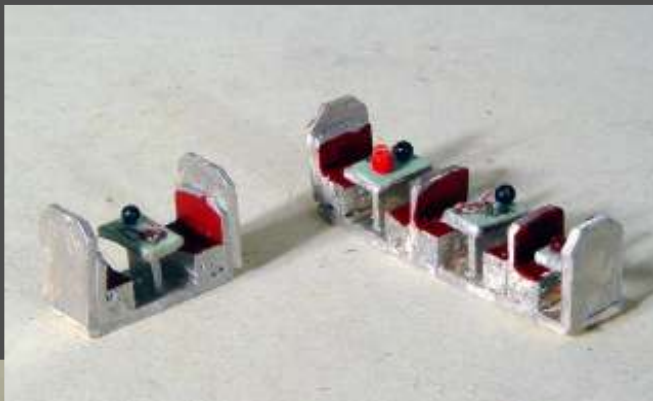

New Ideas

Fun at the Gym

The Warehouse

Warren Garage

Good Night

Presentation by Michael Tylick

A Telegraph Hill
Production

www.trainweb.org/tylick