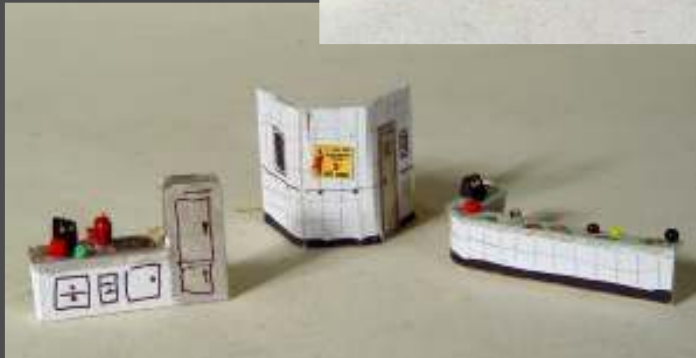

New Ideas

Fun at the Gym

The Warehouse

Warren Garage

Good Night

Presentation by Michael Tylick

A Telegraph Hill
Production

www.trainweb.org/tylick