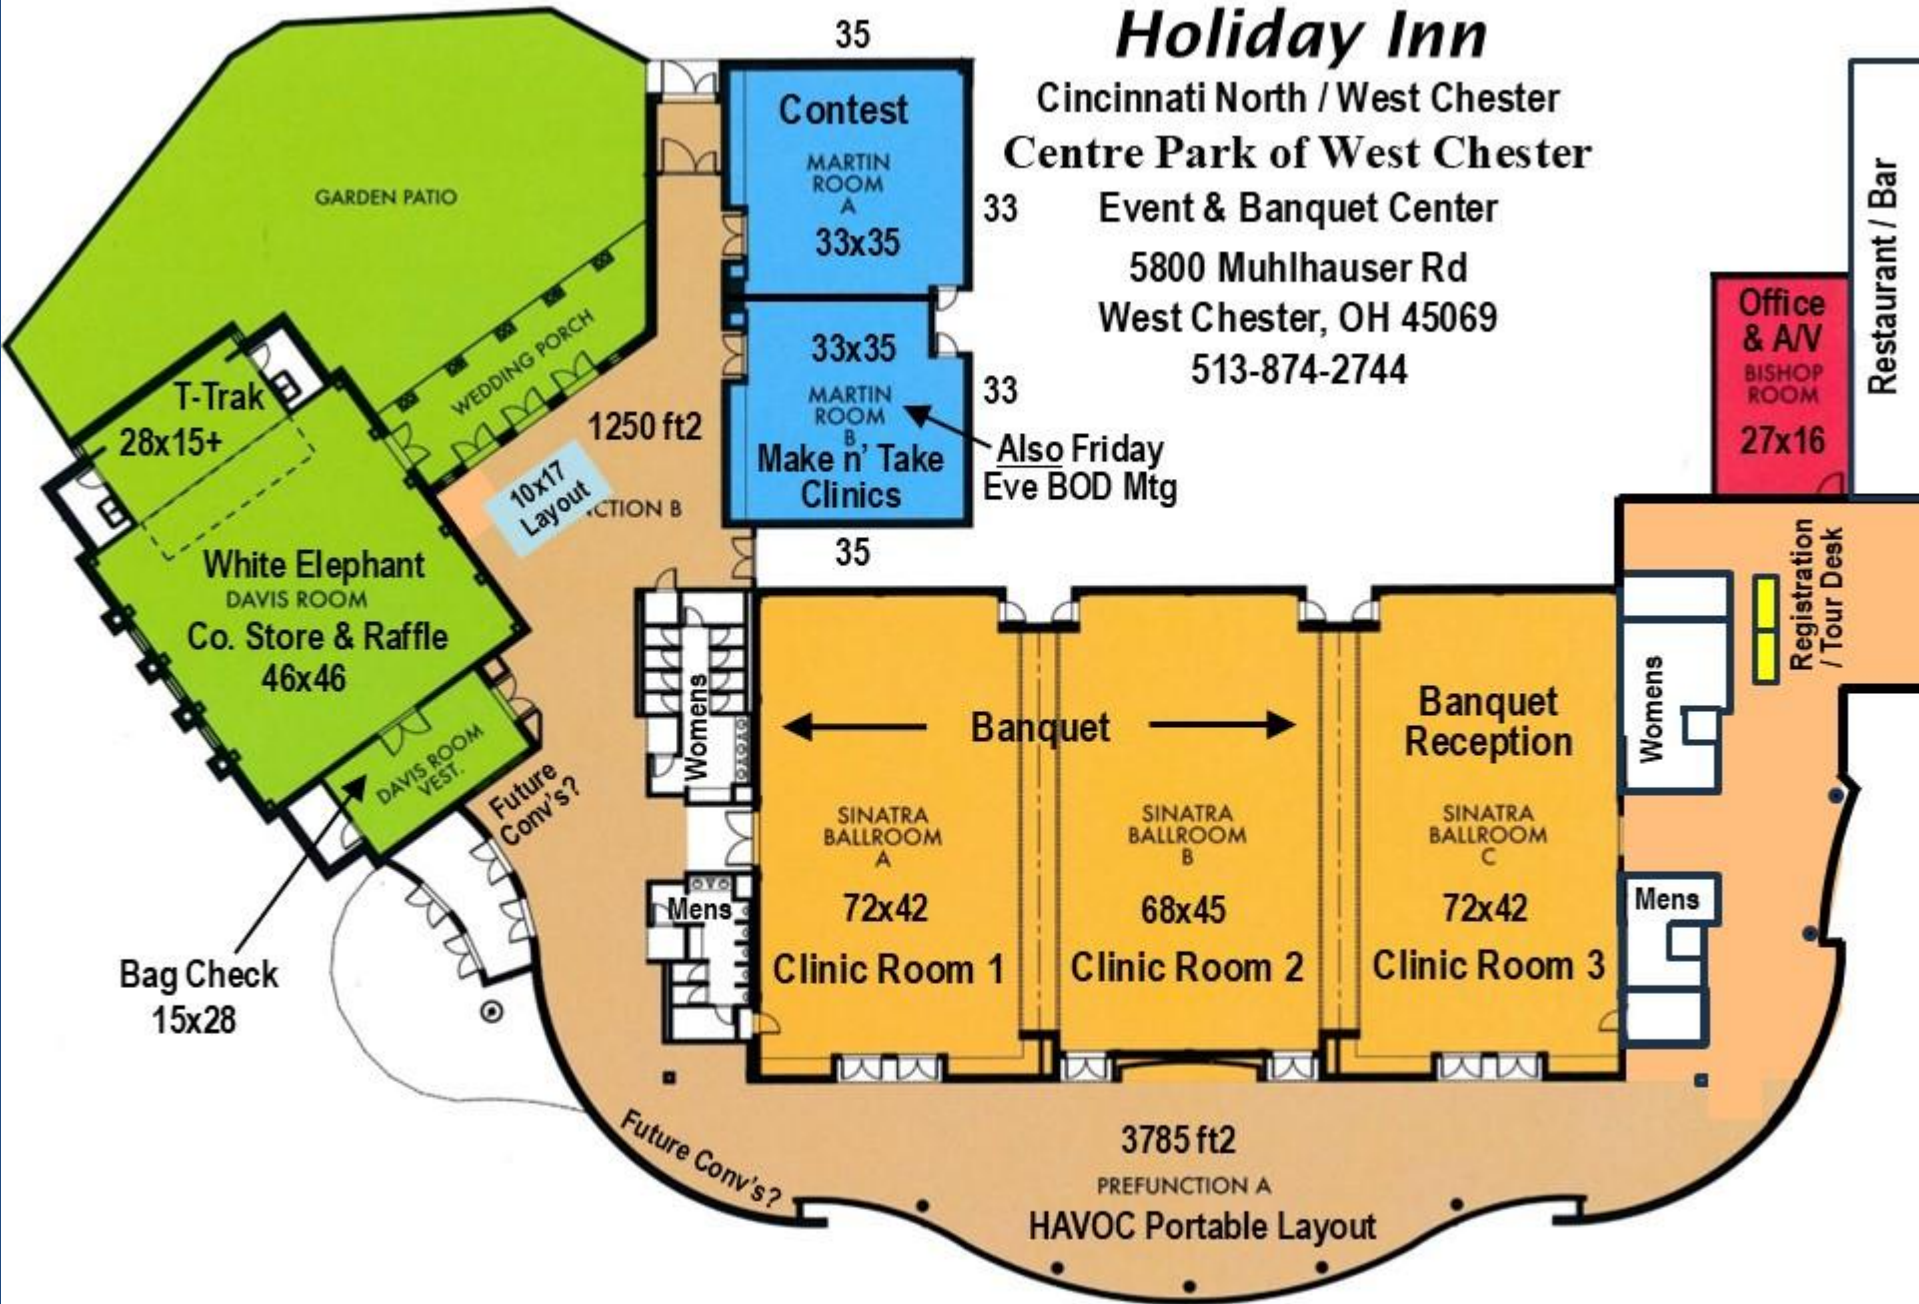

- I-75 & Union Center Blvd in West Chester, Ohio
- Lodging: King or 2 Queen Beds, either \$159 + tax
- Large meeting rooms, all together on main floor
- Free Parking, Quality Food with Grab 'n Go option
- Rooms can be reserved starting Sept 1, 2026

West Chester, OH 45069

513-874-2744

Full Slate of Activities

- Layouts – numerous tours, layouts and op sessions
- Excursions – intriguing industrial prototype, general interest, and special Cincinnati Union Terminal tours
- Clinics & Workshops – 3 huge rooms + “hands-on”
- **Contests** – model, photography and crafts
- **White Elephant Sale** – huge!
- **Company Store**
- **Raffle**
- **In-Hotel Layouts**
- **Saturday Banquet**

Outstanding Layouts

- **Abundance of Inspiring Layouts**, from
 - 80 indoor pikes + 20 garden railways
 - All scales, 47 published, 2 museums
 - All layout tours self-guided (no buses)
- **Layout Open Houses** – different geographic group each morning, afternoon and evening!
- **Operating Sessions** – all 4 days!
- **Exclusive Thursday Afternoon** early-bird visits to the stunning layouts of **Larry Bonhaus** (N) and **Bob Lawson** (HO, new)!

Great Guided Excursions

Tentative

- **Cinti Union Terminal + American Sign Museum** – behind the scenes CUT + expanded sign museum
- **Precision Strip + Cohen Scrap Processing** – steel slitting + scrap operations – both with railroads
- **Cinti Streetcar Shop + Findlay Market** – Modern streetcar line + bustling city food market/shops
- **Brighton Vessel Heads + Tropicana** – cold formed process vessel heads + orange juice trains
- **Anchor Glass + Siemer Flour Milling** – rail-served glass bottles maker + flour milling operation
- **Distillery + Consolidated Grain and Barge** – rail-served large distillery + grain transload operations