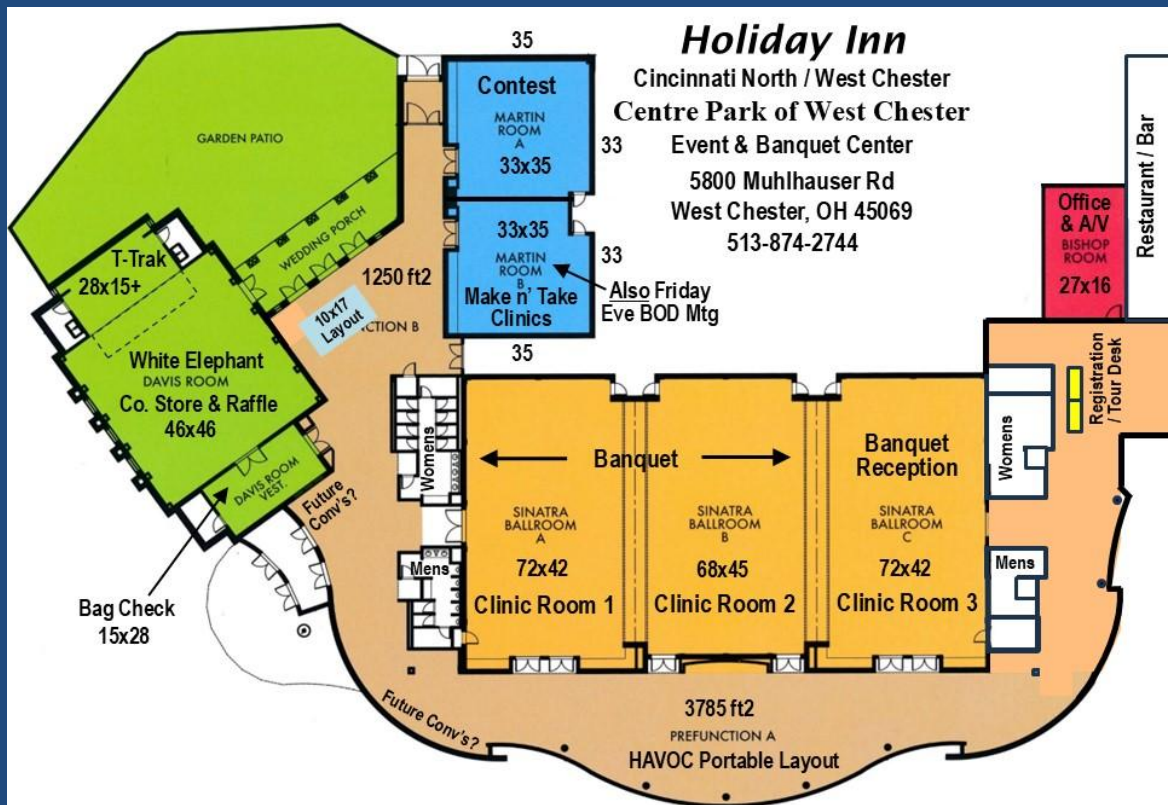

Holiday Inn

Cincinnati North – W. Chester

- Modern, clean, like-new
- Spacious lobby and restrooms