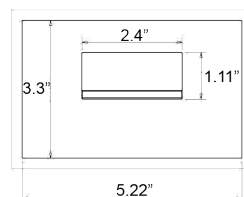

Precision-Cast Aluminum

:: Dimensions

E27

LED STEP LIGHTS

12V
&
120V

SINGLE-GANG LED STEP LIGHT ENGINE

E28

LED STEP LIGHTS