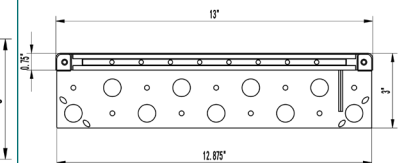

LED COB Technology

:: Lens

Built-In Glass Magnifying Lens

:: Dimensions

:: Accessories included

3ft.
SPT-2 18AWG
Lead Wire

Aluminum Dark Gray (Paintable) Trim
& Bracket Included

PAR36 FIXTURES