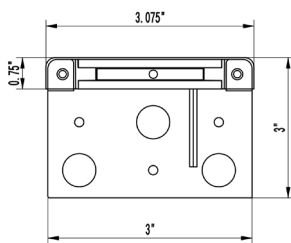

LED COB Technology

:: Lens

Built-In Glass Magnifying Lens

:: Dimensions

:: Accessories included

3ft.
SPT-2 18AWG
Lead Wire

Aluminum Dark Gray (Paintable) Trim
& Bracket Included

PAR36 FIXTURES