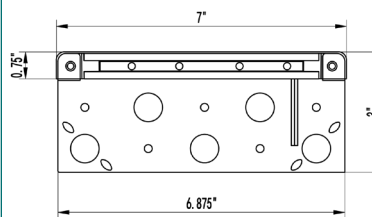

LED COB Technology

:: Lens

Built-In Glass Magnifying Lens

:: Dimensions

:: Accessories included

3ft.
SPT-2 18AWG
Lead Wire

Aluminum Dark Gray (Paintable) Trim
& Bracket Included

PAR36 FIXTURES