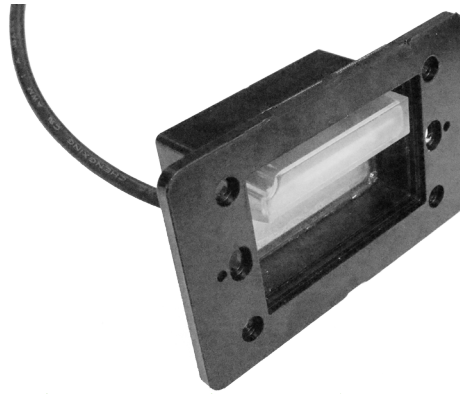

12V
&
120V

SINGLE-GANG LED STEP LIGHT ENGINE FOR RECESSED TRIMS

E26

LED STEP LIGHTS

:: Catalog No.	SLEA-12V-30K SLEA-12V-50K	SLEA-120V-30K SLEA-120V-50K
:: Material / Finish	PVC Housing	
:: Wattage	2W	
:: Lumens	86LM	86LM
:: Voltage	12V AC/DC	120V AC
:: Color Temp	3000K Warm White, 5000K Cool White	
:: Beam Angle	-	
:: Light Source	Integrated COB LED Bar (Weatherproof) with built-in driver	
:: Lens	PC Lens	
:: Dimensions	Fits in Single Gang Switch Boxes (not included)	
:: Accessories included	1 ft. SPT-2 18AWG Lead Wire PVC Gasket Set for J-box or weatherproof box mounting