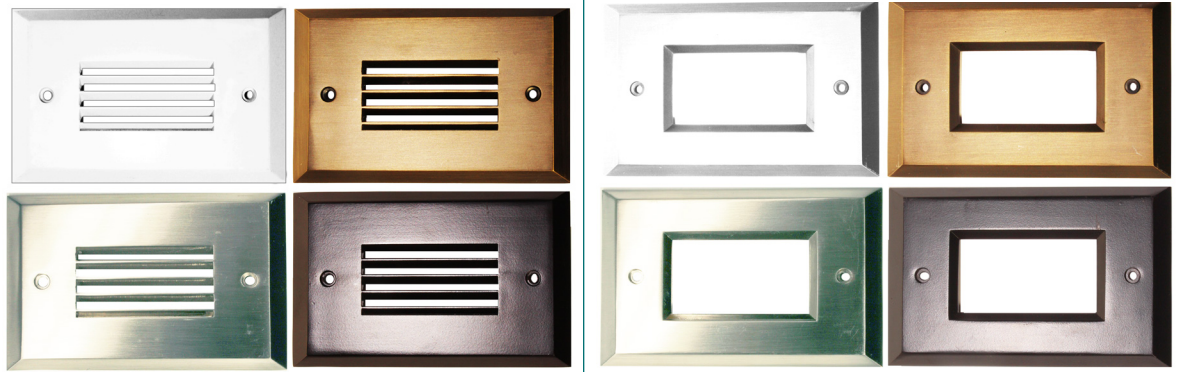

LED STEP LIGHT FACE PLATES

:: Catalog No.	SLT-LH-WH (WHITE FINISH) SLT-LH-BZ (ANTIQUÉ BRONZE FINISH) SLT-LH-BN (BRUSHED NICKEL FINISH) SLT-LH-ORB (OIL-RUBBED BRONZE FINISH)	SLT-F-WH (WHITE FINISH) SLT-F-BZ (ANTIQUÉ BRONZE FINISH) SLT-F-BN (BRUSHED NICKEL FINISH) SLT-F-ORB (OIL-RUBBED BRONZE FINISH)

:: Catalog No.	SLT-LV-WH (WHITE FINISH) SLT-LV-BZ (ANTIQUÉ BRONZE FINISH) SLT-LV-BN (BRUSHED NICKEL FINISH) SLT-LV-ORB (OIL-RUBBED BRONZE FINISH)	SLT-S-WH (WHITE FINISH) SLT-S-BZ (ANTIQUÉ BRONZE FINISH) SLT-S-BN (BRUSHED NICKEL FINISH) SLT-S-ORB (OIL-RUBBED BRONZE FINISH)

:: Maerial	Precision-Cast Aluminum	

:: Dimensions		

E29

LED STEP LIGHTS