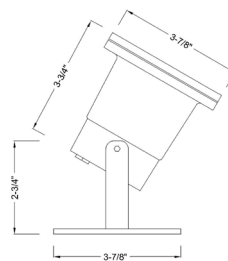

LED UNDERWATER LIGHTS

:: Catalog No.

UW-125-BS

UW-125-SS

:: Housing / Finish

Brass

Stainless Steel

:: Wattage

5W

:: Lumens

400LM

:: Voltage

12V AC/DC

:: Color Temp

3000K Warm White

:: Beam Angle

36°

:: Light Source

MR16 Lamp Included (WESTGATE Part Number: MR16-400L-30K-D)

:: Lens

Glass Lens

:: Dimensions

:: Accessories included