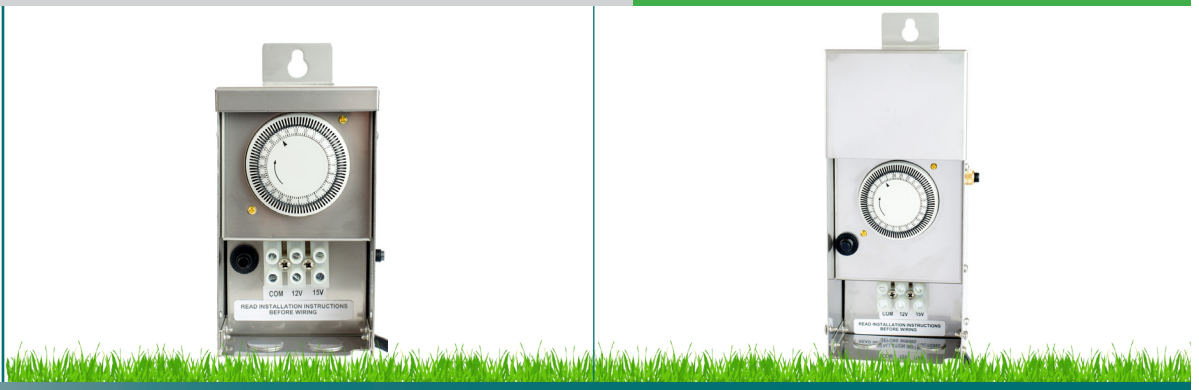

DUAL-TAP (12V/15V AC) LANDSCAPE TRANSFORMERS WITH TIMER & PHOTOCELL SLIDE DOOR

E32

TRANSFORMERS

:: Catalog No.	TR-40W-DT-TPC-SS	TR-75W-DT-TPC-SS	TR-100W-DT-TPC-SS	TR-200W-DT-TPC-SS
:: Wattage	40W	75W	100W	200W
:: Finish	Stainless Steel	Stainless Steel	Stainless Steel	Stainless Steel
:: Input Voltage	120V 60Hz	120V 60Hz	120V 60Hz	120V 60Hz
:: Terminal Blocks	2	2	2	2
:: Dimensions	L 8.2" - W 3.67" - H 4.2"		L 11.35" - W 4.05" - H 4.05"	

:: Accessories included