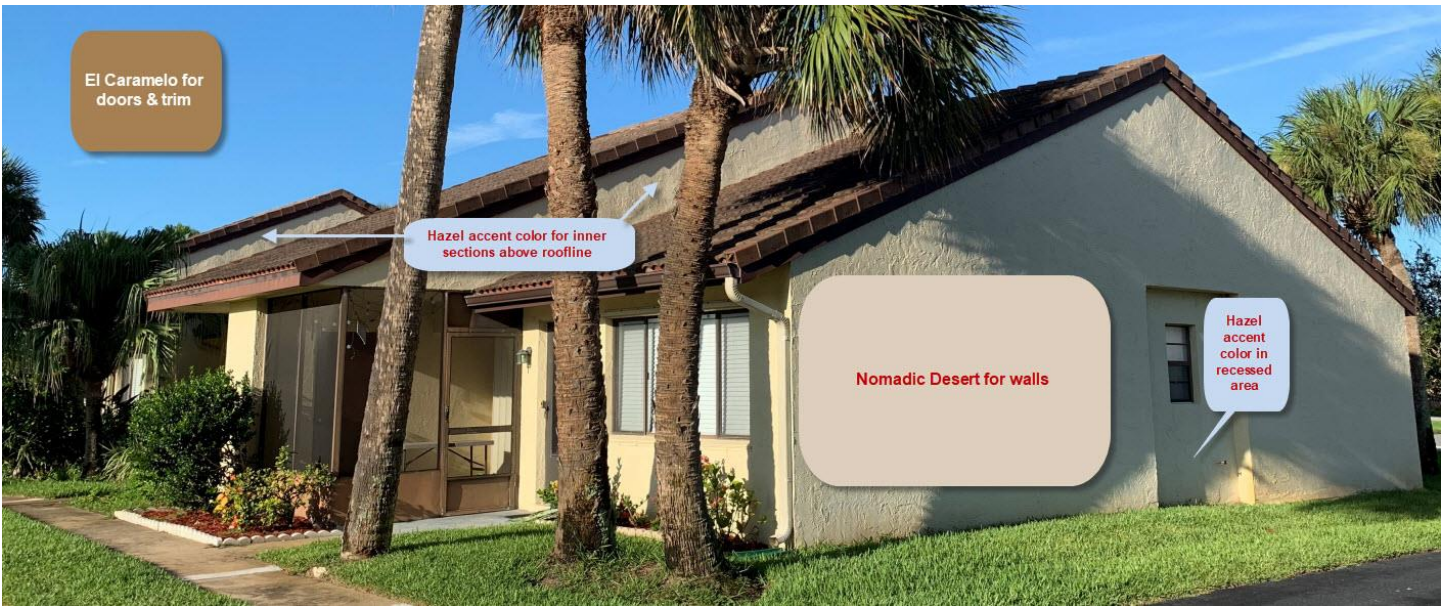

# Proposed "Modern Beach" color palette for Indialantic Villas

Walls: Nomadic Desert SW 6107		Accent Color: Hazel SW 6471	Doors & Trim: El Caramelo SW 9106	
SW 6107 Nomadic Desert	204-C2	SW 6471 Hazel	SW 9106 El Caramelo	203-C6

NOTE: This is a simulation only. Digital colors on PC or mobile device do not exactly represent the actual tones.