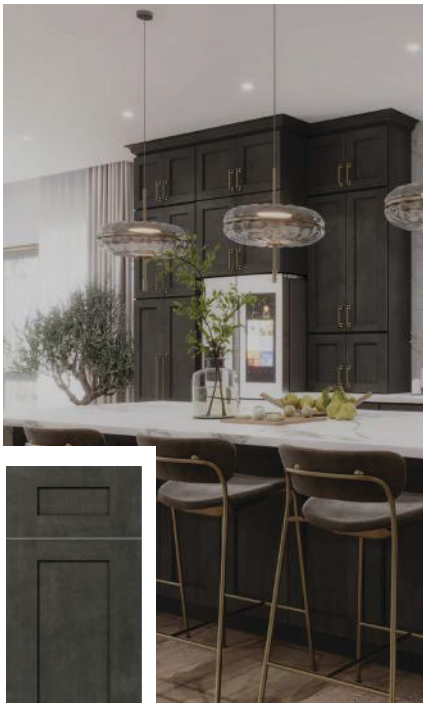

RW
Rustic Wood

Charm

COLLECTION

Model Name:

RW - Rustic wood

Model Name:

SA - Smokey Ash

Model Name: