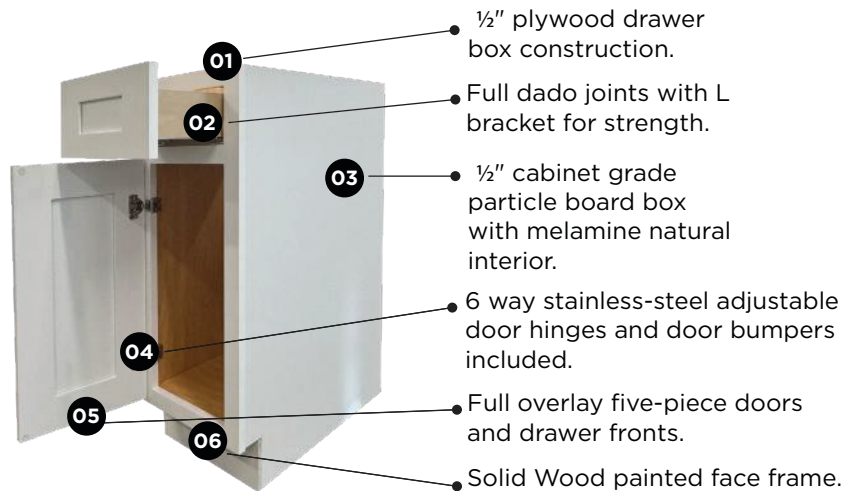

Furniture Board | ▪ Builder Grade