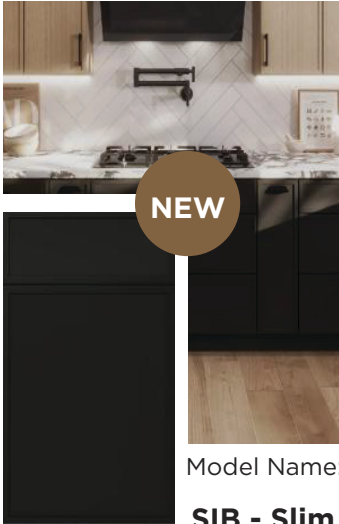

Slim Shaker

COLLECTION

Model Name:

**SIB - Slim
Iron Black**

Model Name:

**SAG - Slim
Aston Green**

Model Name:

**SDW - Slim
Dove White**