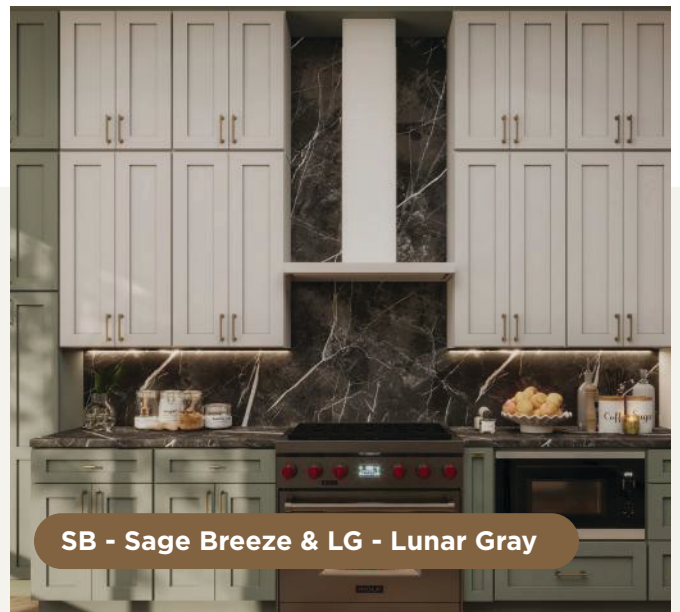

Model Name:

**FW - Floral
White**

Kitchen Design

SHOWCASE

RW-Rustic Wood

SB - Sage Breeze

SB - Sage Breeze & LG - Lunar Gray

OB - Oak Blonde & OS - Oak Shade