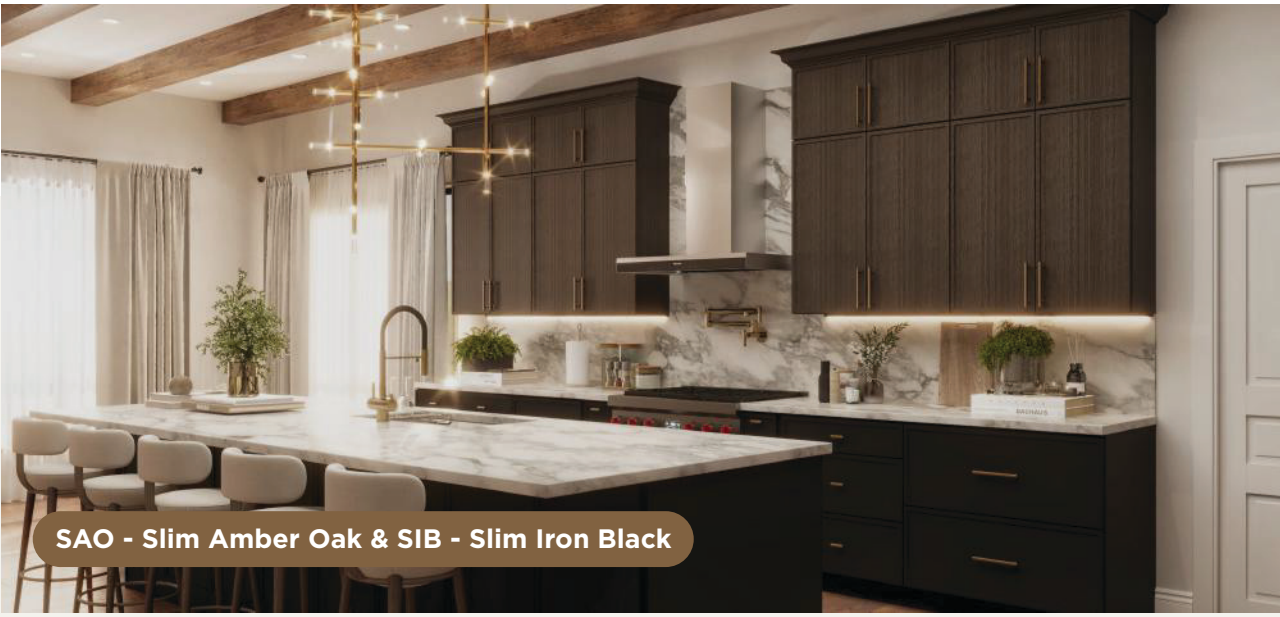

SAO - Slim Amber Oak & SIB - Slim Iron Black