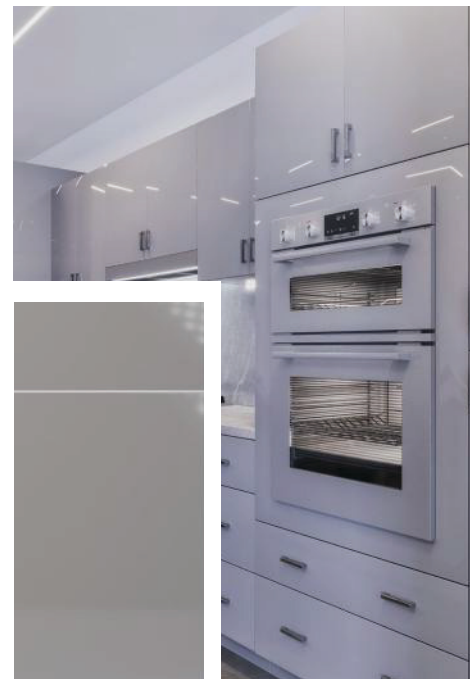

Model Name:

HG - High Glossy Gray