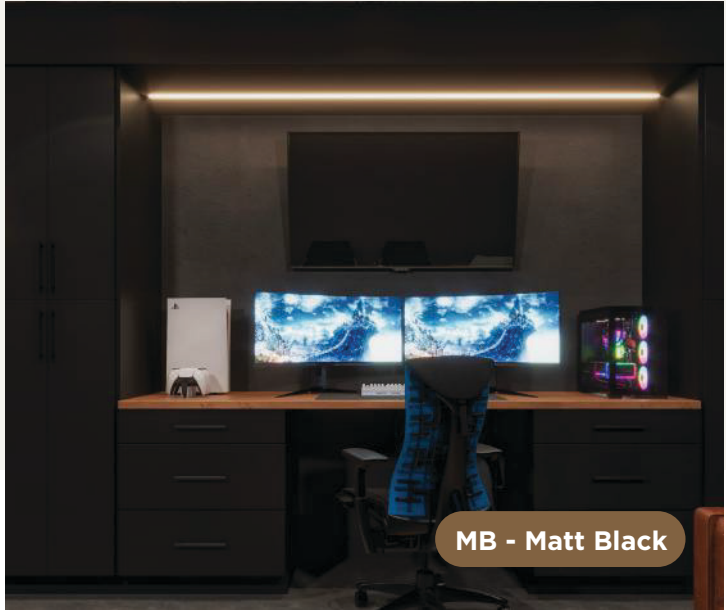

Model Name:

**FW - Floral
White**

Kitchen Design

SHOWCASE

RW-Rustic Wood

SB - Sage Breeze

SB - Sage Breeze & LG - Lunar Gray

OB - Oak Blonde & OS - Oak Shade