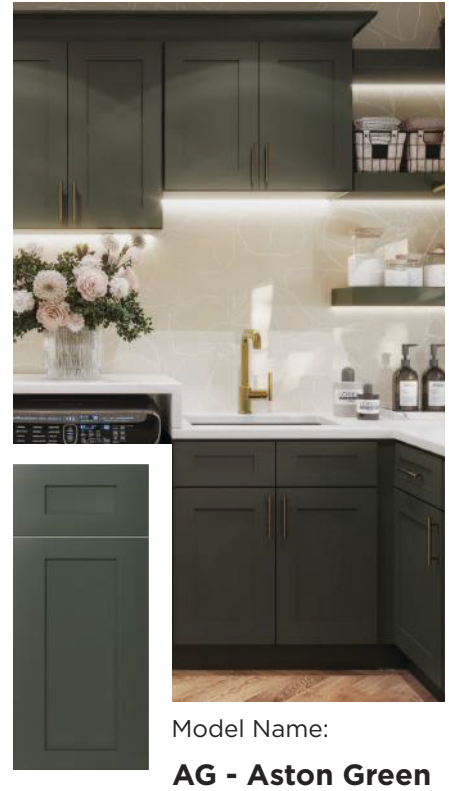

TC - Treasure Chest

Model Name:

NB - Navy Blue

Cabinet Construction **Universal Box**

- Charm
- Double Shaker

Need to add BSV, WSV, USV for the expose part.

Frameless

COLLECTION