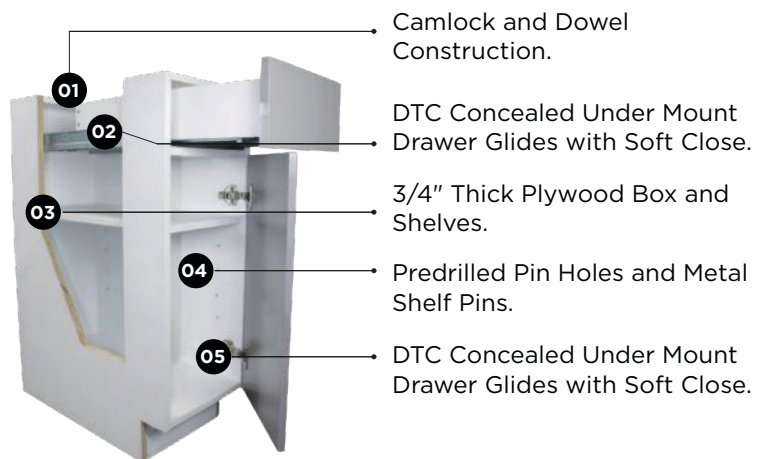

MI - Matt Ivory

Model Name:

HG - High Glossy Gray

Model Name:
OS - Oak Shade

Model Name:
MG - Midnight Glass

Model Name:
CG - Crystal Glass

Model Name:
HW - High Glossy White

Cabinet Construction Frameless Box