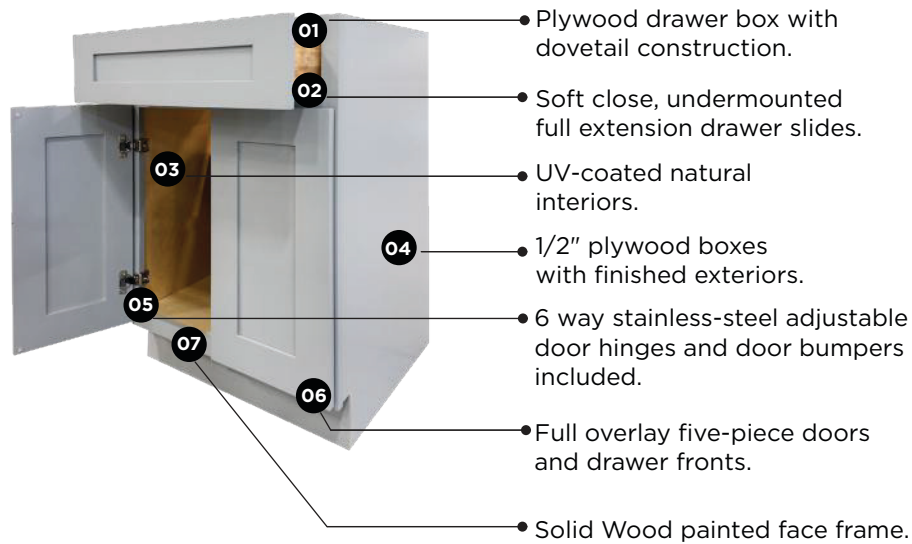

MB - Matt Black

SAO - Slim Amber Oak & SIB - Slim Iron Black

Cabinet Box

CONSTRUCTION

Premium Grade

- Essential
- Classic

Slim Shaker

- **Applies only to SDW and SWO.** All other Slim Shaker colors use the Universal Box.