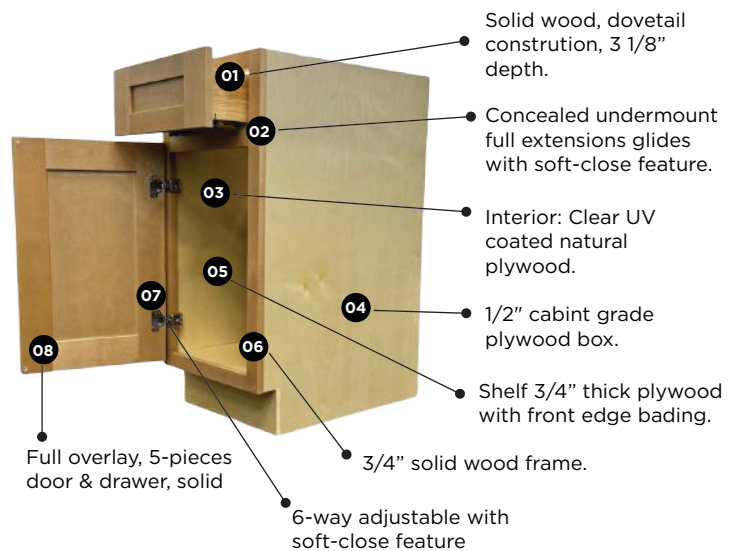

TC - Treasure Chest

Model Name:

NB - Navy Blue

Cabinet Construction **Universal Box**

- Charm
- Double Shaker

Need to add BSV, WSV, USV for the expose part.

Frameless

COLLECTION