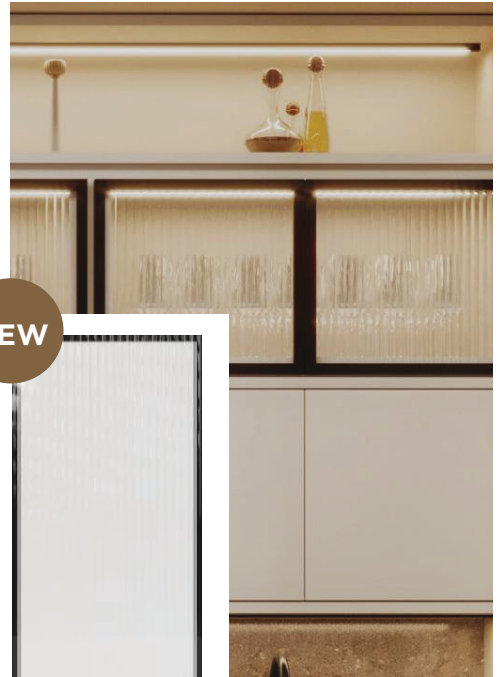

MI - Matt Ivory

Model Name:

HG - High Glossy Gray

Model Name:
OS - Oak Shade

Model Name:
MG - Midnight Glass

Model Name:
CG - Crystal Glass

Model Name:
HW - High Glossy White

Cabinet Construction Frameless Box