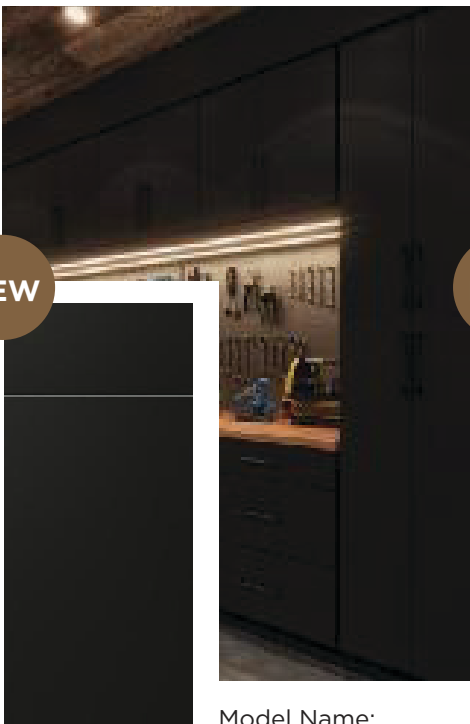

NEW

Model Name:

MB - Matt Black