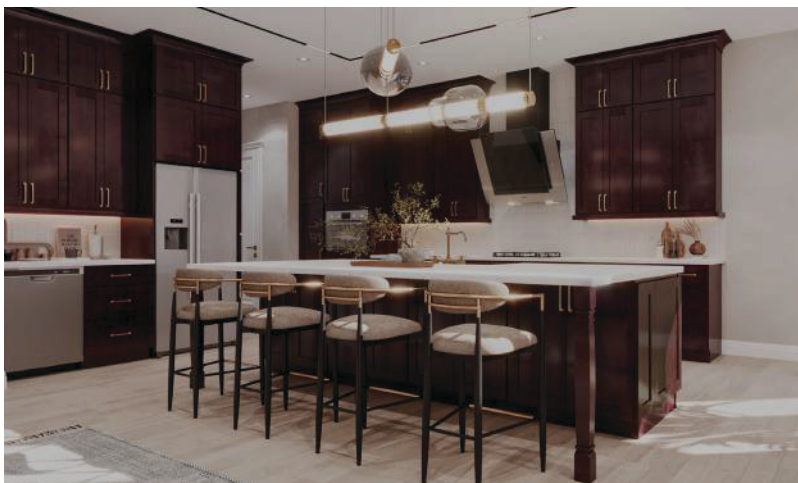

Double
SHAKER

Essential

COLLECTION

Model Name:
SW - Shaker White

LG
Lunar Gray

Model Name:
GR - Shaker Gray

SB
Sage Breeze

Model Name:
SE - Shaker Espresso