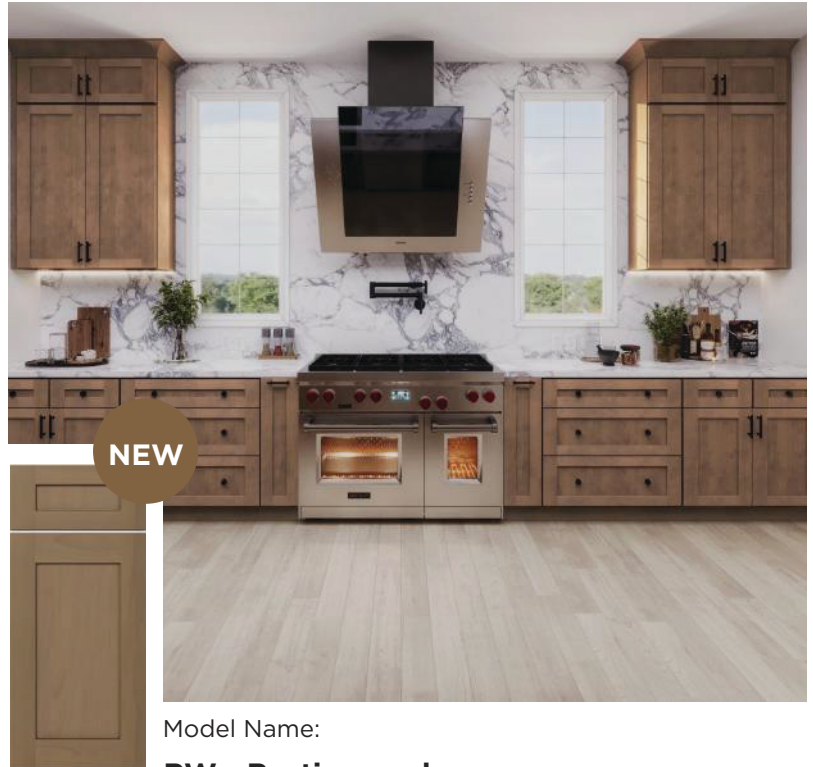

Charm

COLLECTION

Model Name:

RW - Rustic wood