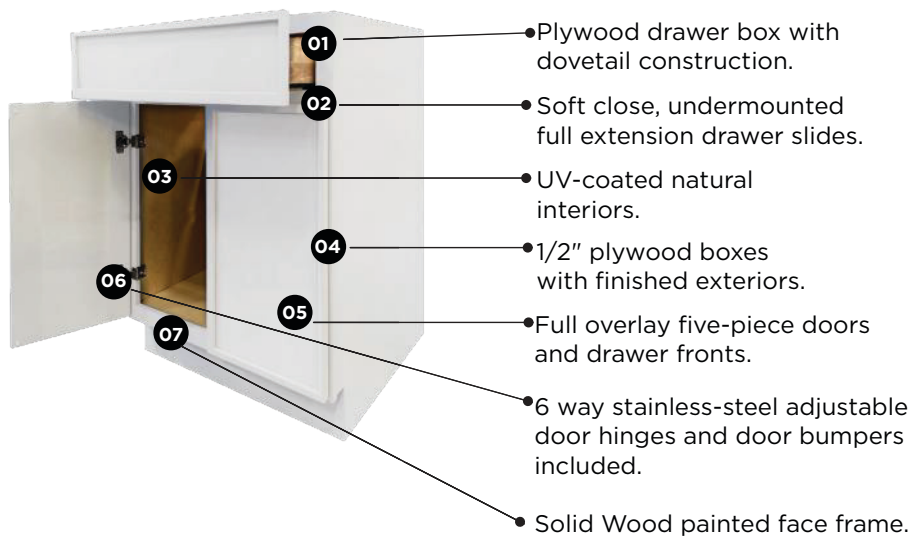

MB - Matt Black

SAO - Slim Amber Oak & SIB - Slim Iron Black

Cabinet Box

CONSTRUCTION

Premium Grade

- Essential
- Classic

Slim Shaker

- **Applies only to SDW and SWO.** All other Slim Shaker colors use the Universal Box.