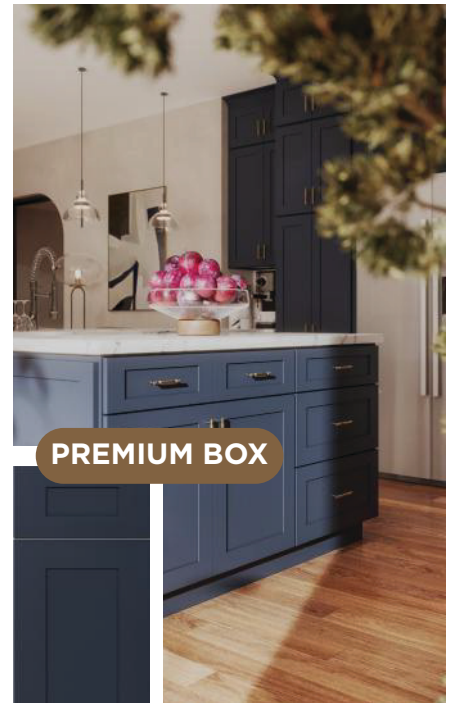

TC - Treasure Chest

Model Name:

NB - Navy Blue

Cabinet Construction **Universal Box**

- Charm
- Double Shaker

Need to add BSV, WSV, USV for the expose part.

Frameless

COLLECTION