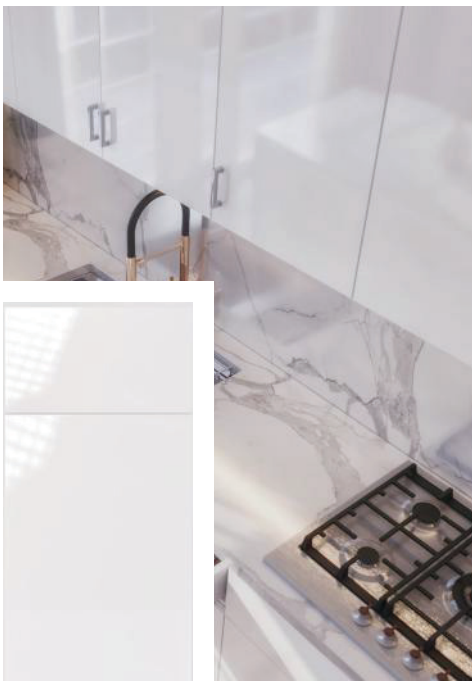

Model Name:
HW - High Glossy White