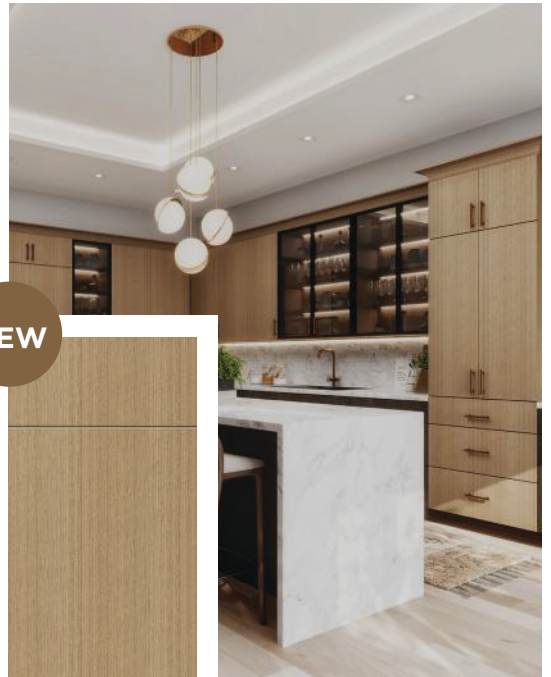

TC - Treasure Chest

Model Name:

NB - Navy Blue

Cabinet Construction **Universal Box**

- Charm
- Double Shaker

Need to add BSV, WSV, USV for the expose part.

Frameless

COLLECTION