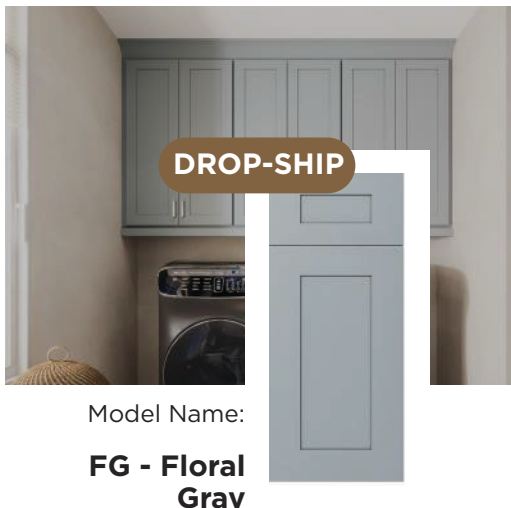

Model Name:

**SWO - Slim
White Oak**

Builder Grade

COLLECTION

Model Name

**FE - Floral
Espresso**

Model Name:

**FG - Floral
Gray**