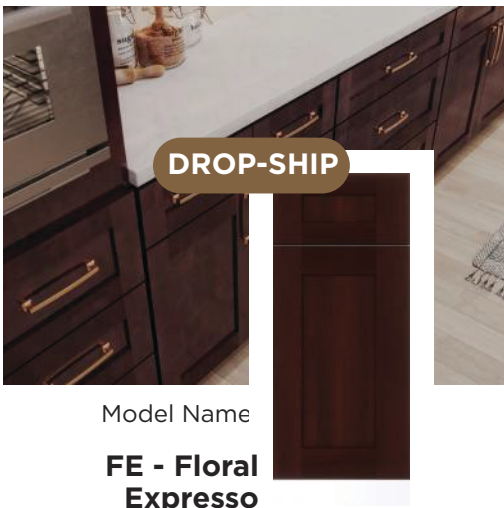

Model Name

**FE - Floral
Espresso**