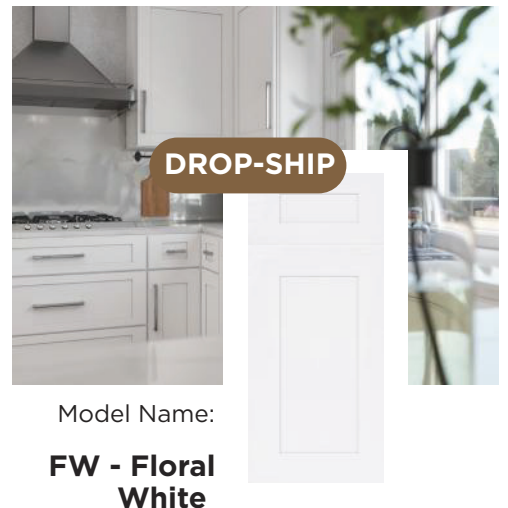

Model Name:

**SWO - Slim
White Oak**

Builder Grade

COLLECTION

Model Name

**FE - Floral
Espresso**

Model Name:

**FG - Floral
Gray**