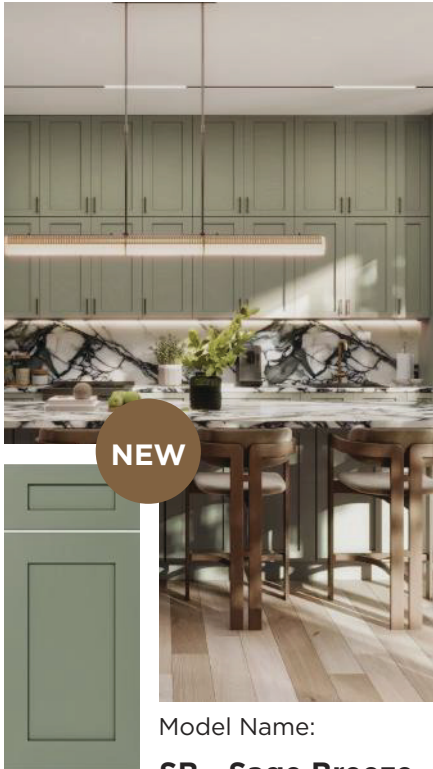

Cabinet Construction **Universal Box**

- Charm
- Double Shaker

Need to add BSV, WSV, USV for the expose part.