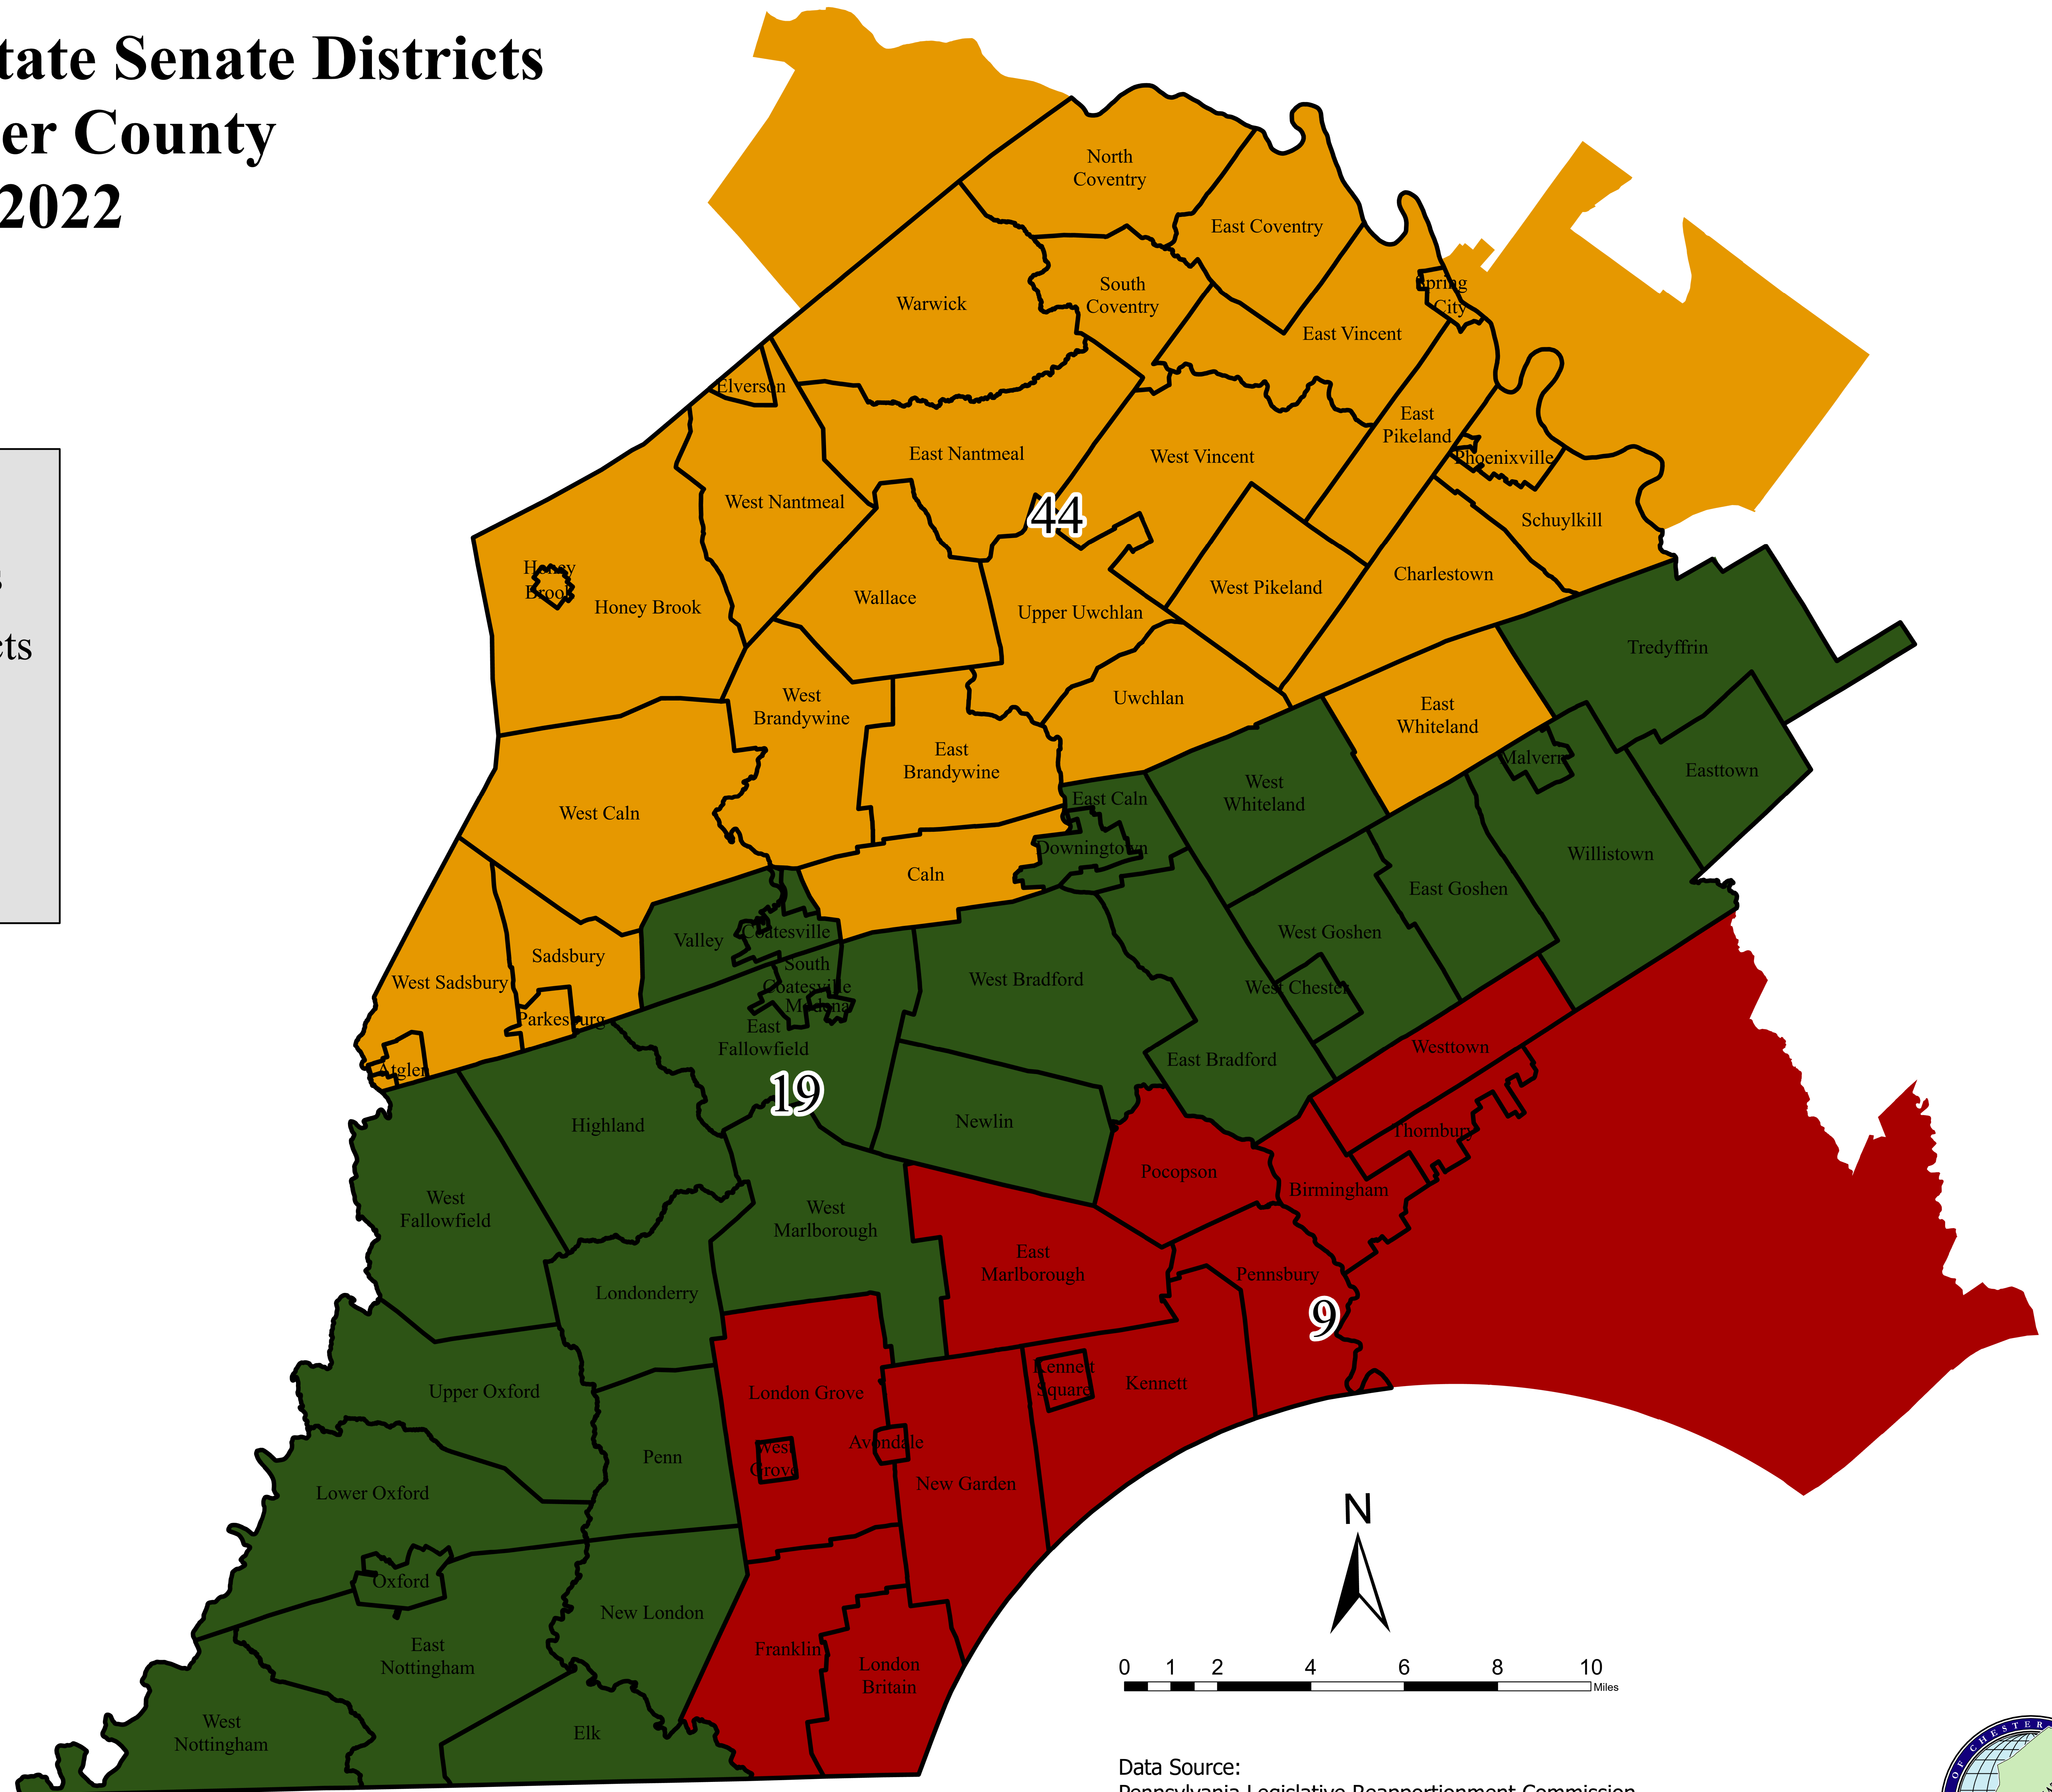

# Pennsylvania State Senate Districts

## Chester County

#### Legend

Municipalities

State Senate Districts

19

44

9

Data Source:  
Pennsylvania Legislative Reapportionment Commission