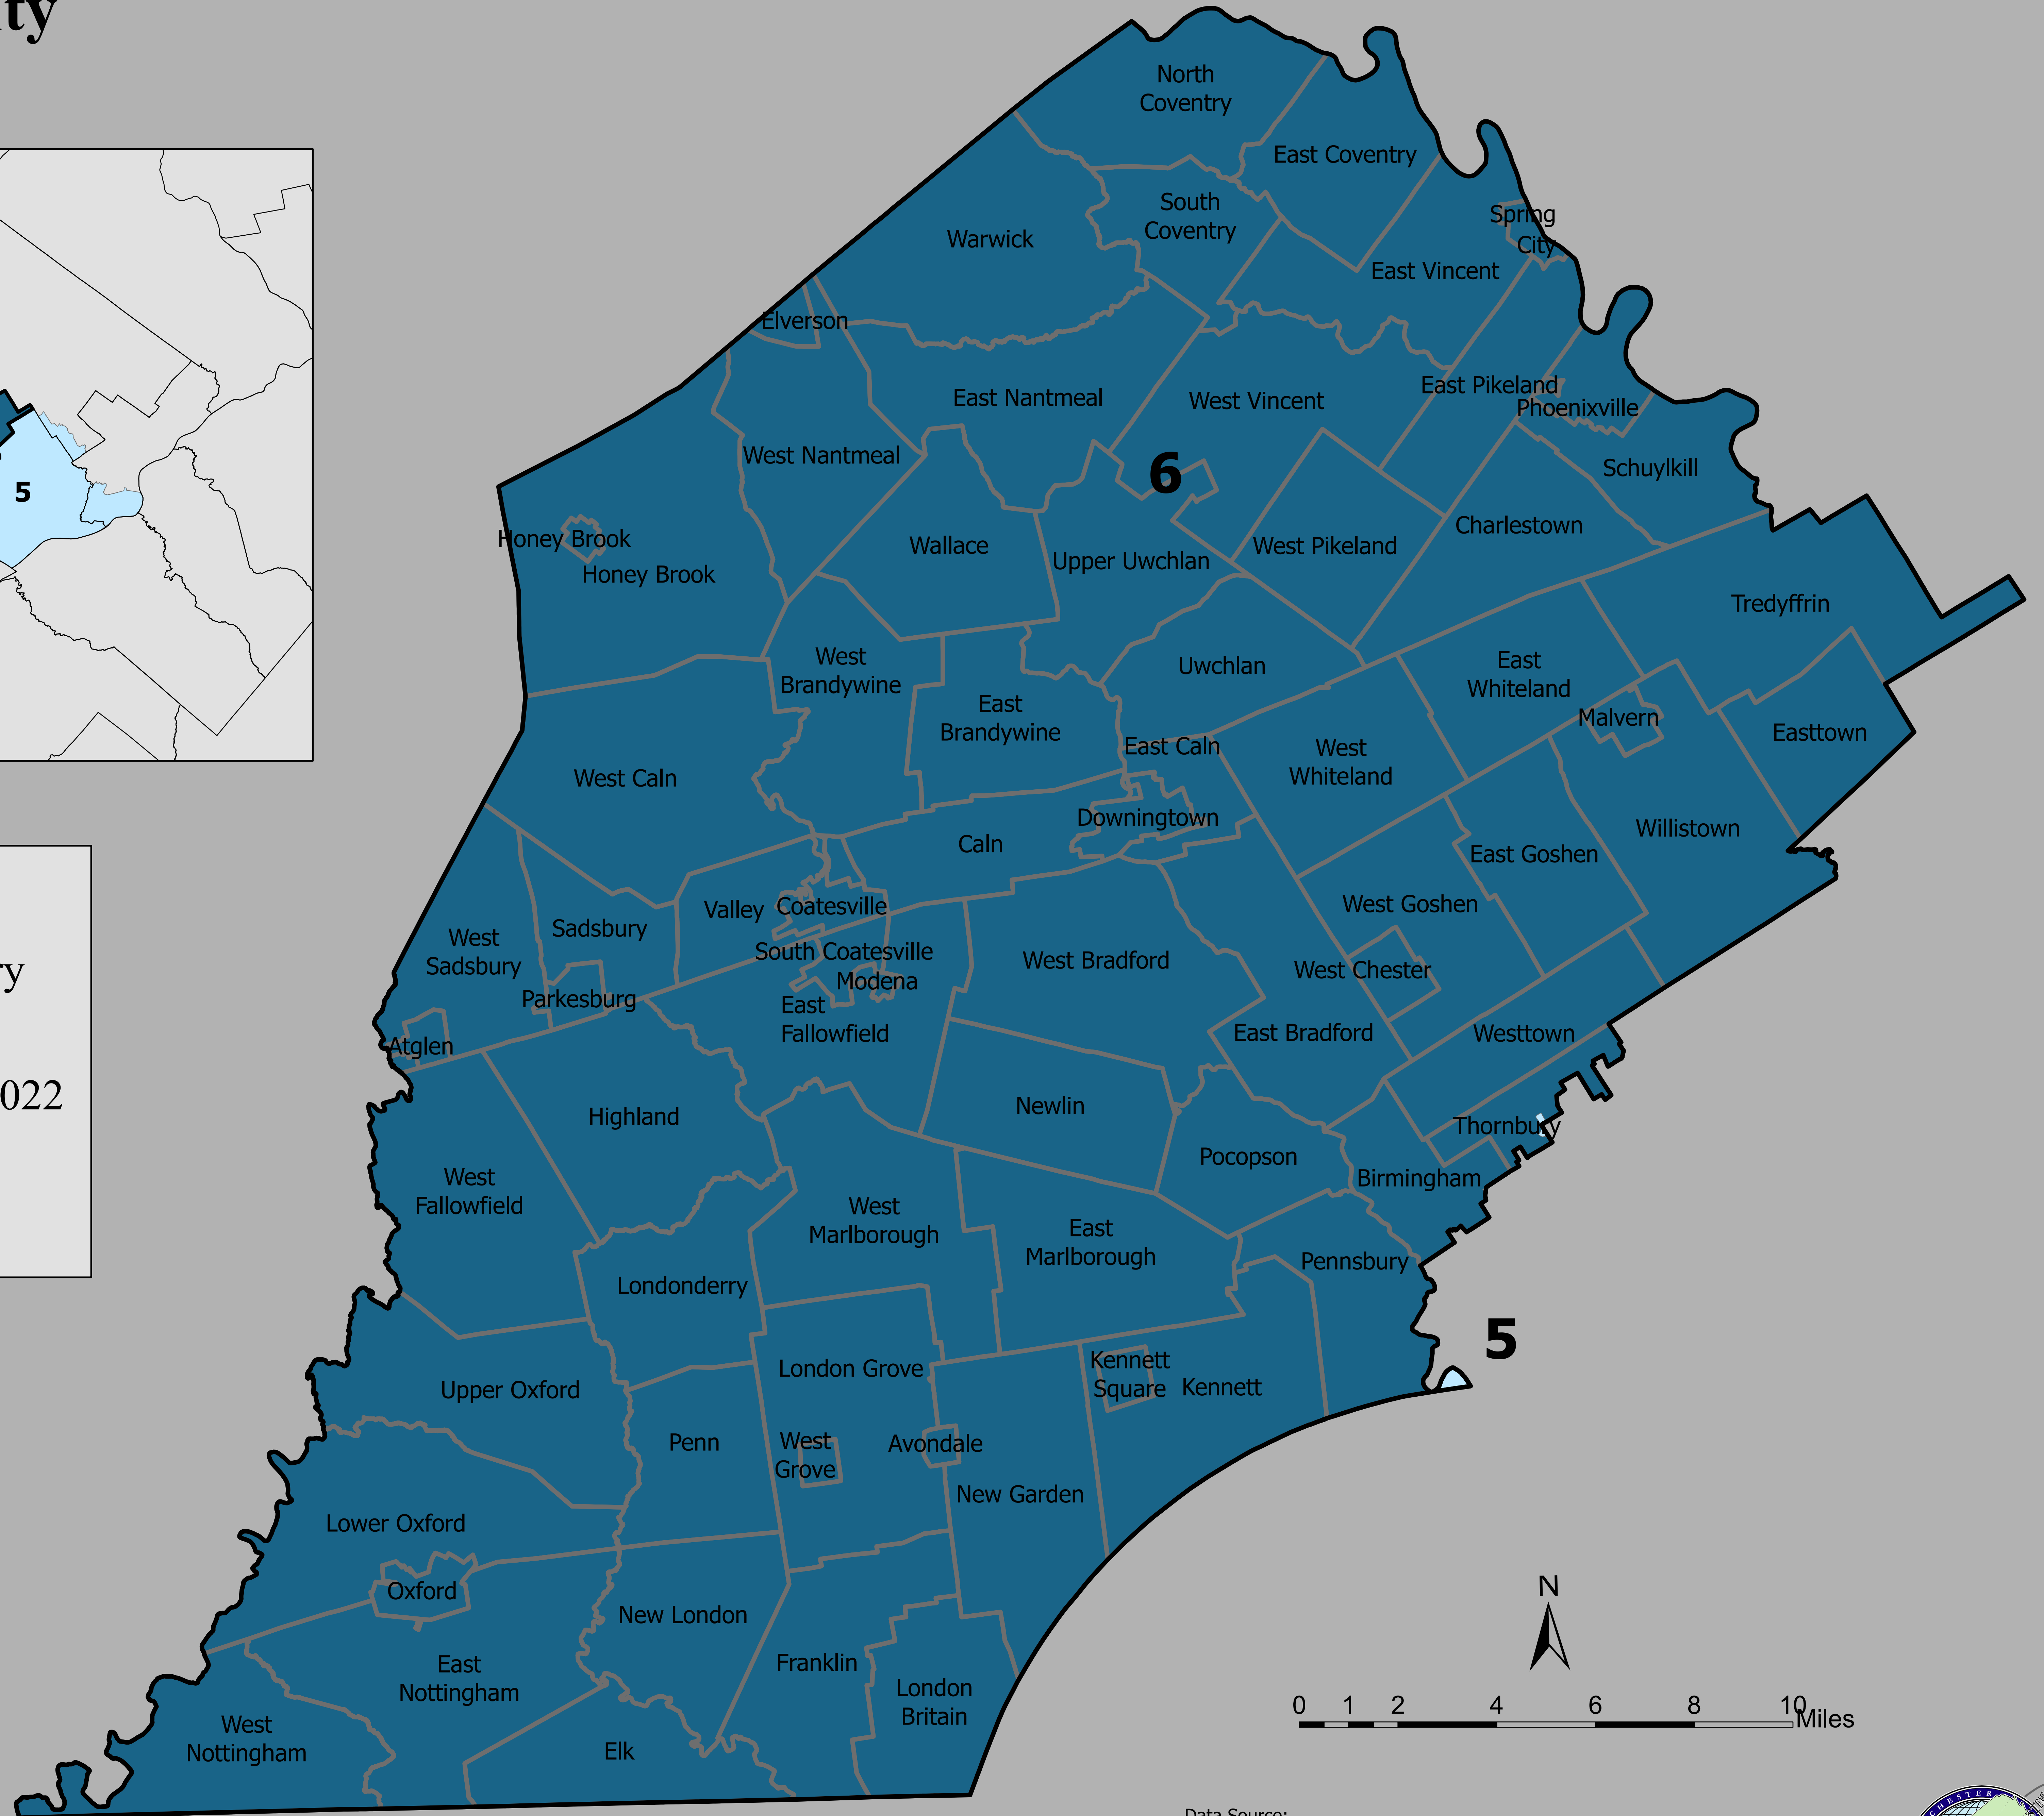

# U.S. Congressional Districts Chester County 2022

**Legend**

-  Chester County Boundary
-  Municipalities
- U.S. Congressional Districts 2022**
-  5
-  6

Data Source:  
Pennsylvania Supreme Court's Remedial Plan for Congressional Districts,  
prepared by the Legislative Data Processing Center

Map Created on 3/25/2022