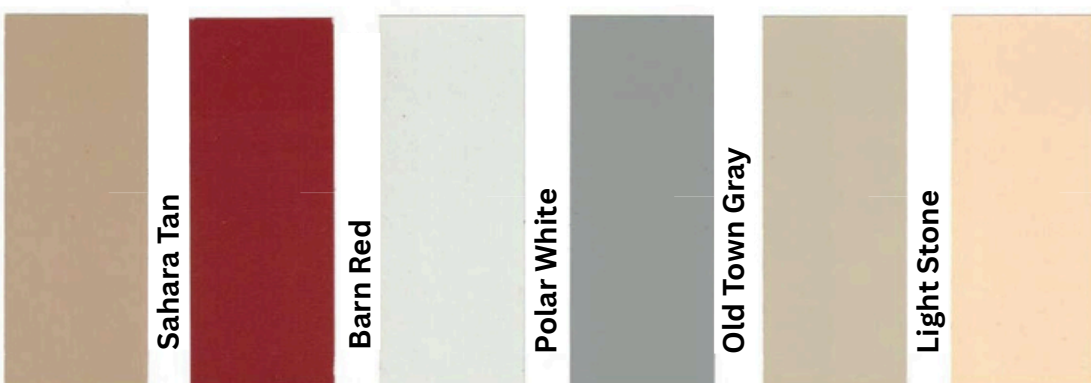

Ash Gray

Burgundy

Black

Bright Red

Burnished Slate

Charcoal Gray

Cocoa Brown

Copper Penny

Desert Sand

Forrest Green

Hawaiian Blue

Gallery Blue

Polar White

Panel Profile

- ✓ 40 year manufacturer warranty on all colors.
- ✓ 25 year manufacturer warranty on Galvalume.
- ✓ All Colors available in 29 & 26 Gauge.
- ✓ (7) Convenient locations!

Sahara Tan

Barn Red

Polar White

Old Town Gray

Light Stone

Ivory

 [Visit Website](#)