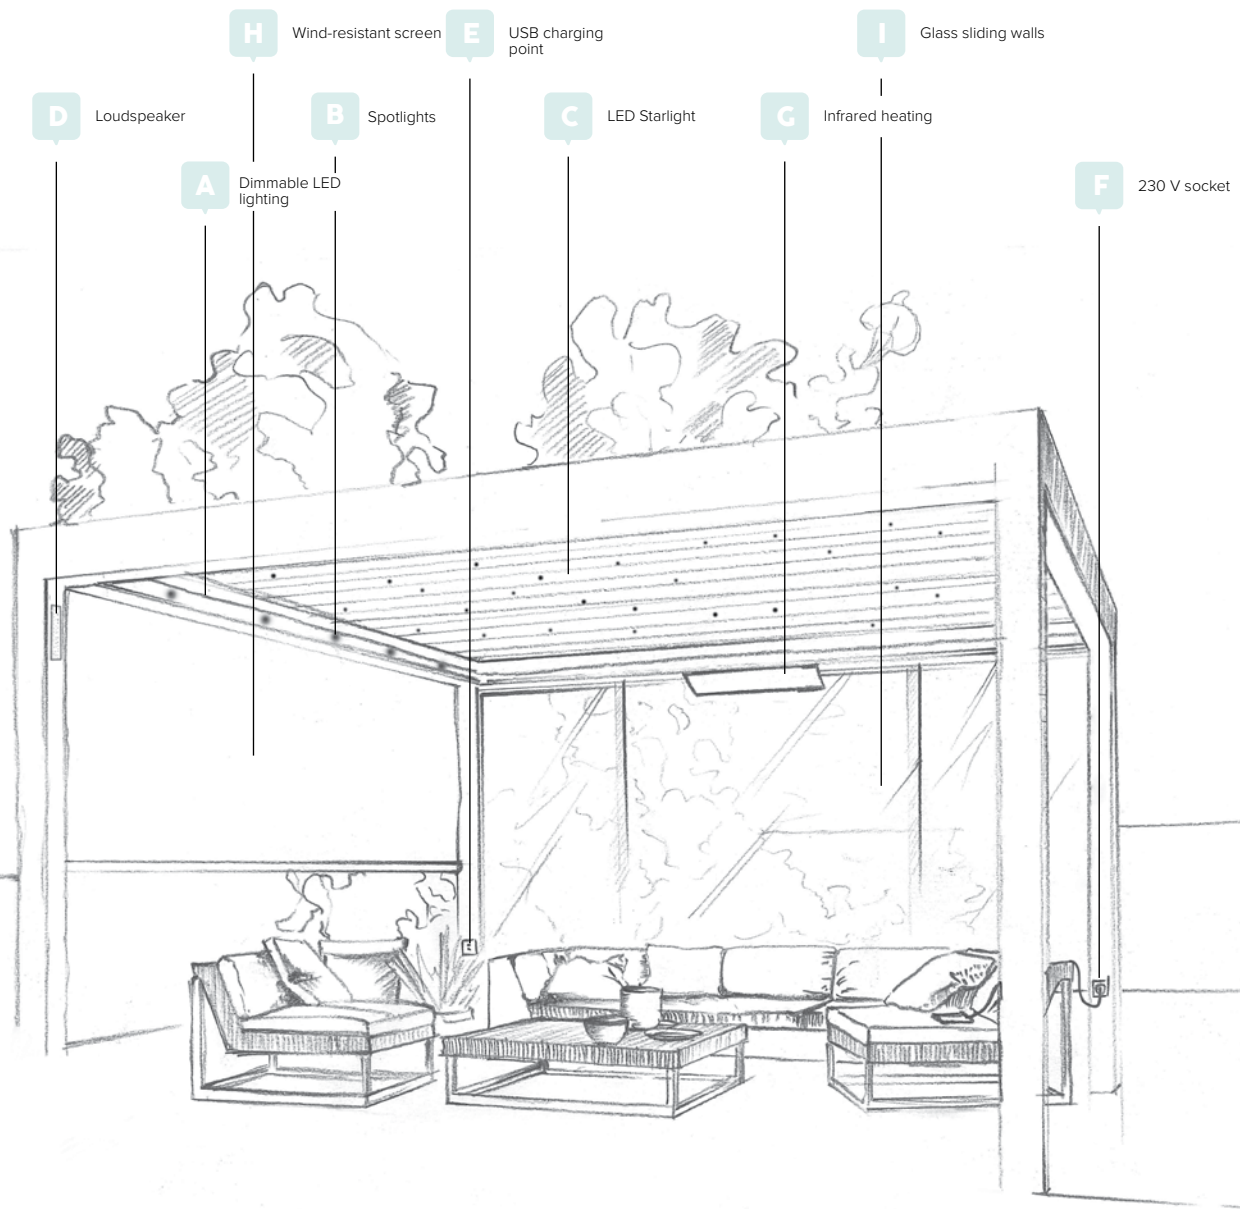

SO! Star

Do you want to enjoy your patio throughout the year? You can set the outdoor climate yourself thanks to the patented and intelligent motor control system. The desired level of sunshine admitted to your patio is determined using a temperature and solar sensor to transform the Pergola SO! into the ultimate place to enjoy the day. The louvres adjust automatically throughout the day to make sure you do not need to worry about a single thing.

# SO! Flexible

---

Do you want to enjoy the outdoors all year round? Or do you want to make your patio more comfortable? Whatever the surface or shape of your patio, the Pergola SO! has an answer to every question.

**Attached pergola · with 1 pole**

**Attached pergola · with 2 poles**

**Built-in pergola · without poles**

# Overview of SO! packs

Application	SO! Cosy	SO! Chic	SO! Star
 <b>SO! Refreshing</b>			
Standard motorisation	✓	✓	✓
Automatic motorisation	○	✓	✓
Patented intelligent motorisation	○	○	✓
Wind sensor	○	○	✓
Rain sensor	○	✓	✓
 <b>SO! Connected</b>			
Controlled by an application	✓	✓	✓
Remote control	○	○	○
 <b>SO! Bright + SO! Heaven</b>			
Dimmable LED strip with direct white lighting (A)	✓	–	–
Dimmable LED strip with direct white lighting + adjustable cool - warm (A)	○	✓	✓
Dimmable LED strip with indirect RGB lighting	○	○	○
Dimmable spotlights in frame (B)	○	○	○
 Dimmable LED Starlight (C)	○	○	✓
 <b>SO! Music</b>			
Bluetooth sound system with 2 built-in speakers (D)	○	✓	–
Bluetooth sound system with 4 built-in speakers (D)	○	–	✓
<b>SO! Easy</b>			
 USB charging point (E)	○	1 item	2 items
 230 V socket (F)	○	1 item	2 items
 Infrared heating (G)	○	○	○
<b>Side enclosures</b>			
Wind-resistant screens (H)	○	○	○
Glass sliding walls (I)	○	○	○
Wooden sliding walls	○	○	○
<b>Maximum dimensions</b>	L6000 x W4500 x H3000	L6000 x W4500 x H3000	L6000 x W4500 x H3000