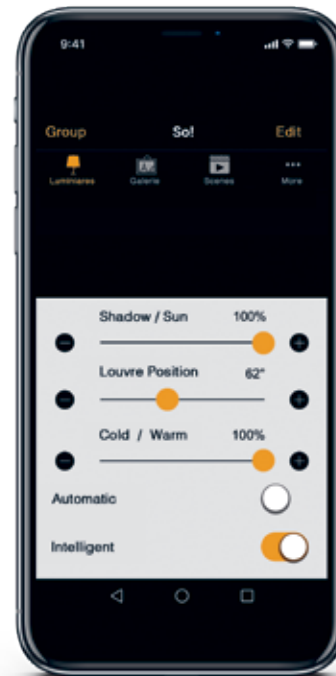

Do you want to enjoy your patio throughout the year? You can set the outdoor climate yourself thanks to the patented and intelligent motor control system. The desired level of sunshine admitted to your patio is determined using a temperature and solar sensor to transform the Pergola SO! into the ultimate place to enjoy the day. The louvres adjust automatically throughout the day to make sure you do not need to worry about a single thing.