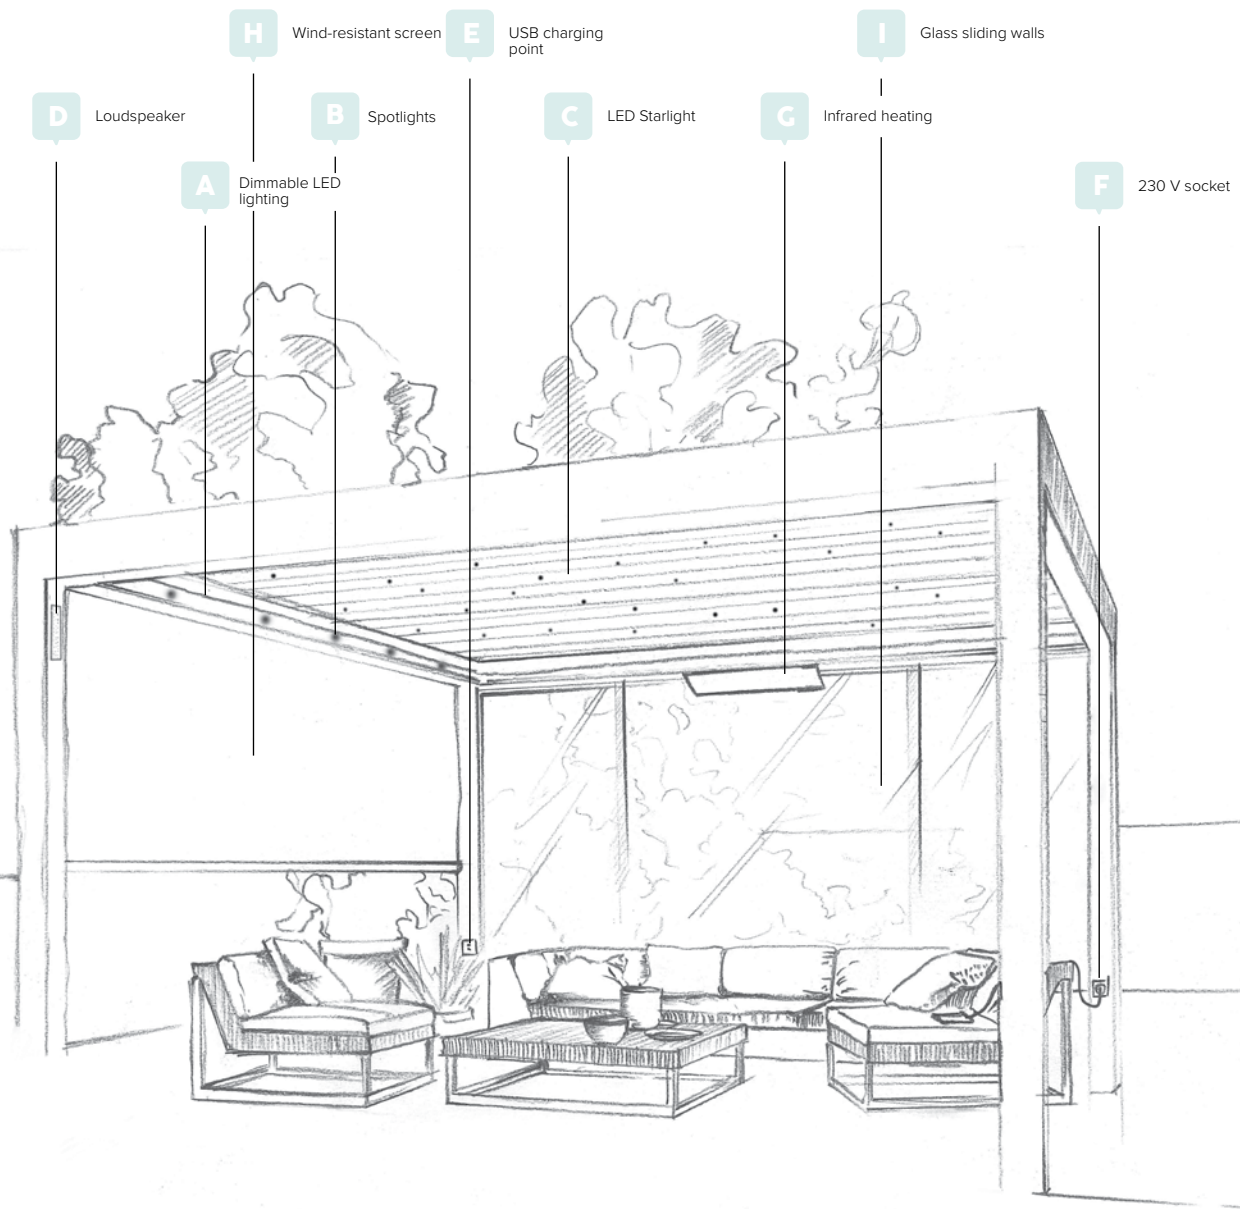

SO! Flexible

Do you want to enjoy the outdoors all year round? Or do you want to make your patio more comfortable? Whatever the surface or shape of your patio, the Pergola SO! has an answer to every question.

Attached pergola · with 1 pole

Attached pergola · with 2 poles

Built-in pergola · without poles

Overview of SO! packs

| Application | SO! Cosy | SO! Chic | SO! Star |
|--|-----------------------|-----------------------|-----------------------|
|  SO! Refreshing | | | |
| Standard motorisation | ✓ | ✓ | ✓ |
| Automatic motorisation | ○ | ✓ | ✓ |
| Patented intelligent motorisation | ○ | ○ | ✓ |
| Wind sensor | ○ | ○ | ✓ |
| Rain sensor | ○ | ✓ | ✓ |
|  SO! Connected | | | |
| Controlled by an application | ✓ | ✓ | ✓ |
| Remote control | ○ | ○ | ○ |
|  SO! Bright + SO! Heaven | | | |
| Dimmable LED strip with direct white lighting (A) | ✓ | – | – |
| Dimmable LED strip with direct white lighting + adjustable cool - warm (A) | ○ | ✓ | ✓ |
| Dimmable LED strip with indirect RGB lighting | ○ | ○ | ○ |
| Dimmable spotlights in frame (B) | ○ | ○ | ○ |
|  Dimmable LED Starlight (C) | ○ | ○ | ✓ |
|  SO! Music | | | |
| Bluetooth sound system with 2 built-in speakers (D) | ○ | ✓ | – |
| Bluetooth sound system with 4 built-in speakers (D) | ○ | – | ✓ |
| SO! Easy | | | |
|  USB charging point (E) | ○ | 1 item | 2 items |
|  230 V socket (F) | ○ | 1 item | 2 items |
|  Infrared heating (G) | ○ | ○ | ○ |
| Side enclosures | | | |
| Wind-resistant screens (H) | ○ | ○ | ○ |
| Glass sliding walls (I) | ○ | ○ | ○ |
| Wooden sliding walls | ○ | ○ | ○ |
| Maximum dimensions | L6000 x W4500 x H3000 | L6000 x W4500 x H3000 | L6000 x W4500 x H3000 |

✓ = included in the pack | ○ = optional | – = not available

— Discover the SO! options & finishes.

Screens and partitions

4 options:

- Wind-resistant screens
 - Glass sliding walls
 - Combination of screens and glass sliding walls
 - Wooden sliding walls
- The wind-resistant screens can also be added at a later stage