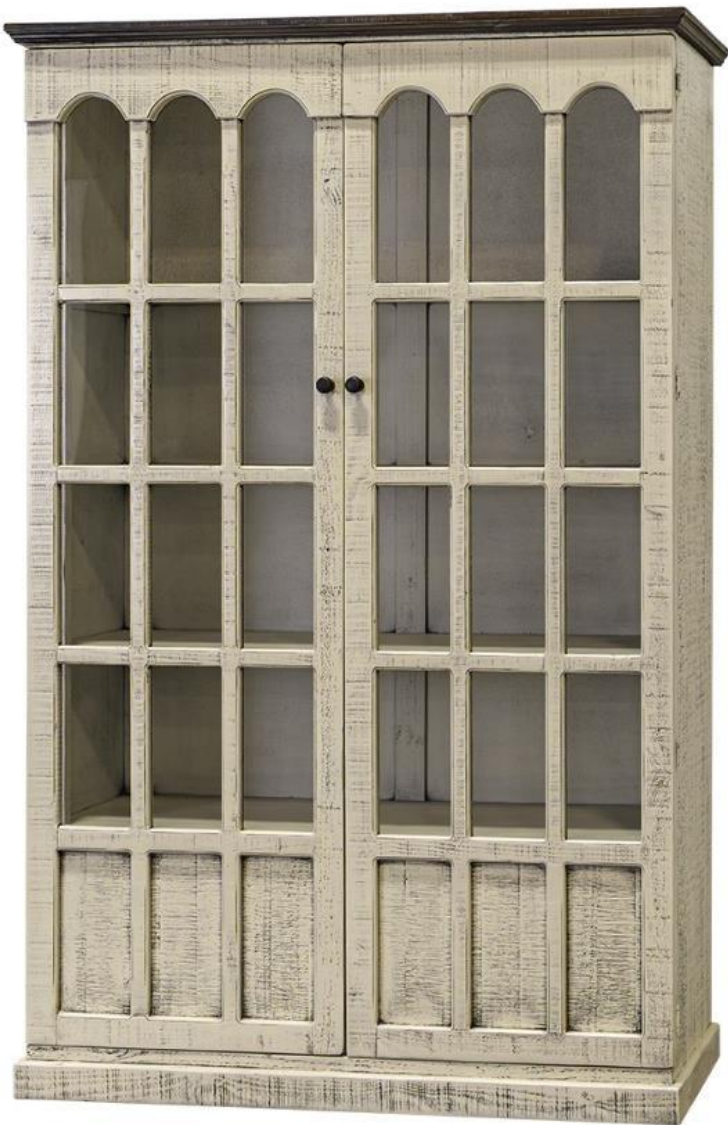

Metropolitan
Wall Complete
\$805
Espresso
Length 156"
Console \$219

Metropolitan
Espresso
Your choice 96"
console with doors
or drawers \$335

Metropolitan
Espresso
80" \$258

Liberty
Wall Complete
Antique White
\$899
66" Console \$287

118 inches
wide
Removeable
Shelves and
Distressed
Finish

Liberty
Wall Complete
Antique White
\$899
66" Console \$287

118 inches
wide
Removeable
Shelves and
Distressed
Finish

Madison
Rich Tobacco
Display Cabinet
\$552
67"W x 19"D x 88H"
(2 pieces)

Jefferson
White Wheat
Display Cabinet
\$383
50"W x 18"D x 80H"

Interior Picture

Studio
Antique White with
Metal Base
34"X22" \$338

A wooden wall with a sign for 'All Wood Furnishings'. The sign features the words 'All Wood' in large, blue, 3D block letters, and 'FURNISHINGS' in smaller, yellow, 3D block letters below it. The entire sign is enclosed in a yellow rectangular frame.