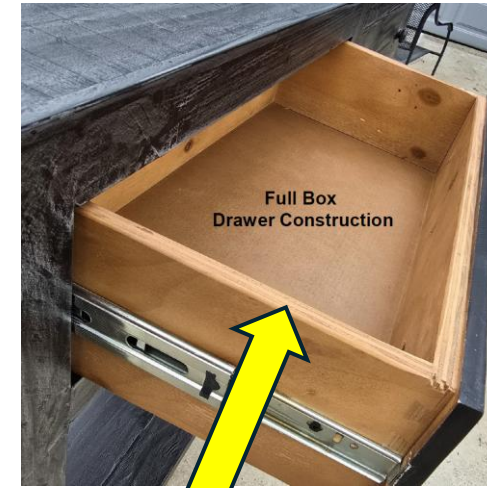

Bolt On Rails

Sand, finish and seal the interior

Extra Attention To Detail Part 2

- All of the bedroom have been tip tested at Veritas in Pueblo Mexico.
- An eleven millimeter MDF back panel on "all" products. This allows wood to float and prevent season splits.
- We passed the anti tip certification by adding this.
- One of the benefits of having the MDF back panel that is thick, it gives us better stability for mounting the drawer glides in the back of the piece. This is why we've gone through the entire line, not just bedroom, adding this back panel.
- The full extension glides are now three quarter extension glides. Upgraded steel ball bearing glides versus plastic ball bearings for longer use.
- Use specially cured Brazilian pine which is makes a better finished product than Mexican lumber allowing for less waste in production and a more attractive finished product.
- Knots are limited in size for the wood integrity. Additionally the knots are treated so they do not have sap leakage.
- The wood is treated before finishing color coats with a lacquer to prevent future wood splits.