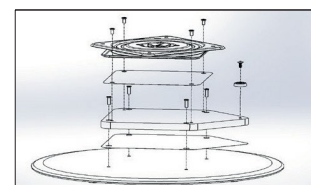

NTH	High Swivel Center Norsit
NTS	Standard Swivel Center Norsit
NTL	Low Swivel Center Norsit

G-XSH25	Seat Height Adjustment Plate