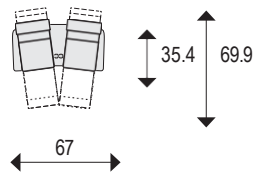

SIRIUS WX733 CXAW
Home Theater

PowerExtra Recliner

- Power Recline
- Extended Footrest
- Power Adjustable Headrest
- Power Adjustable Dynamic Lumbar Support
- Comfort Heating
- Black Stainless Steel Cupholders
- USB /USB-C Chargers
- Storage

Sizes AW: