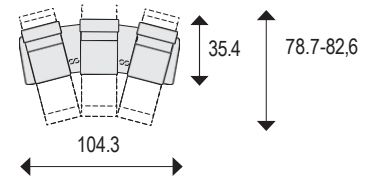

KING WP761 COBW
Home Theater

Power Recliner

- Power Recline
- Extended Footrest
- Adjustable Headrest
- Telescopic Height Adjustable Headrest
- Dynamic Lumbar Support
- Stainless Steel Cupholders
- USB /USB-C Chargers
- Storage

Sizes BW: