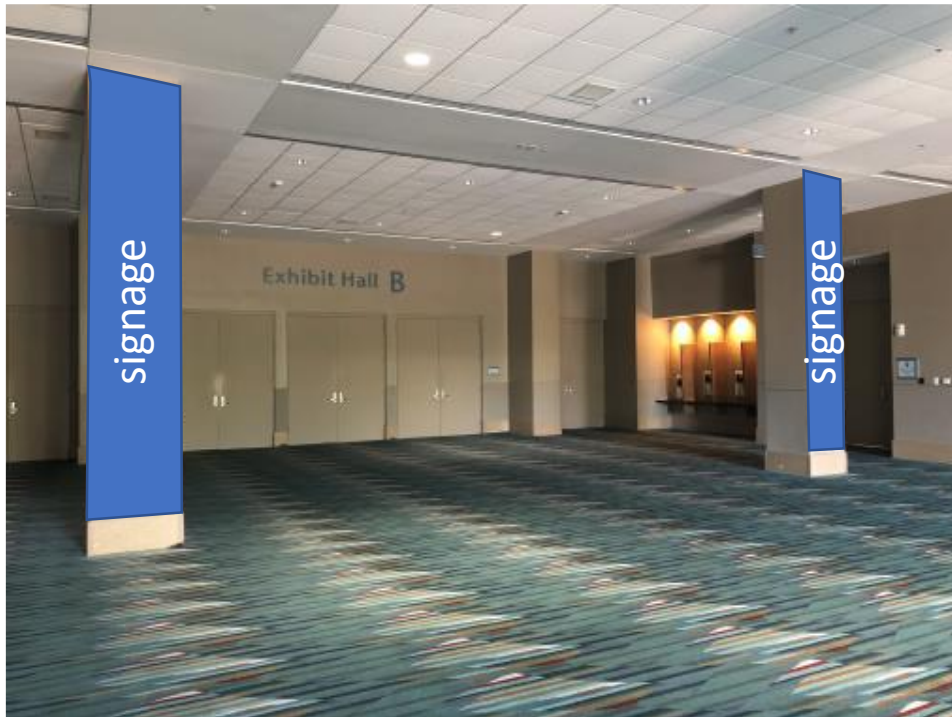

SIGNAGE AD PLACEMENTS – Pillar Clings at Entrance

Dimensions: 18" x 14'

Price: \$1,000.00

Available: 1 sponsor

Located at the main entry of the show are 14' tall pillars welcoming each guest to the show floor. An excellent way to display your brand for the run of the show! Artwork and Clings not included in price.