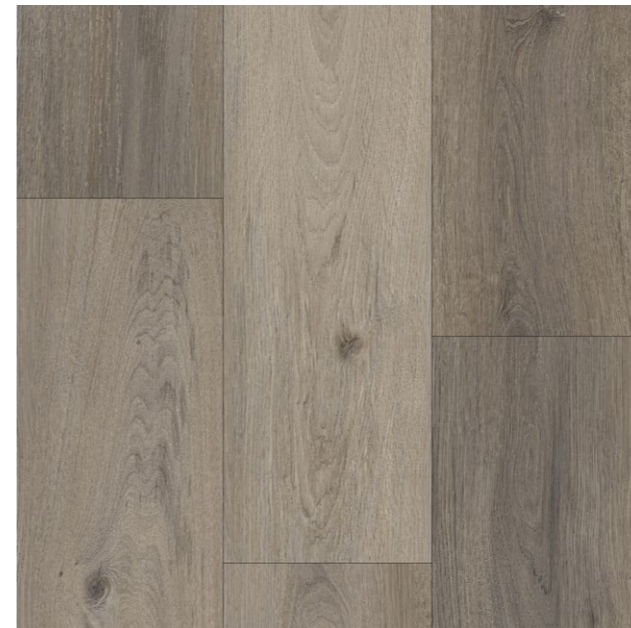

# Bellevue

LUXURY VINYL | CORE: RIGID CORE SPC

Shallowford PDSPC001 7-1/16" x 48"

Gordon PDSPC002 7-1/16" x 48"

Prescott PDSPC005 7-1/16" x 48"

Kensey PDSPC007 7-1/16" x 48"

Ramsey PDSPC003 7-1/16" x 48"

Valentine PDSPC004 7-1/16" x 48"

Avondale PDSPC010 7-1/16" x 48"

Hamilton PDSPC008 7-1/16" x 48"

Monroe PDSPC006 7-1/16" x 48"

Lancaster PDSPC009 7-1/16" x 48"

Valentine  
PDSPC004

7-1/16" x 48" planks | 23.64 ft<sup>2</sup>/carton

Hamilton  
PDSPC008