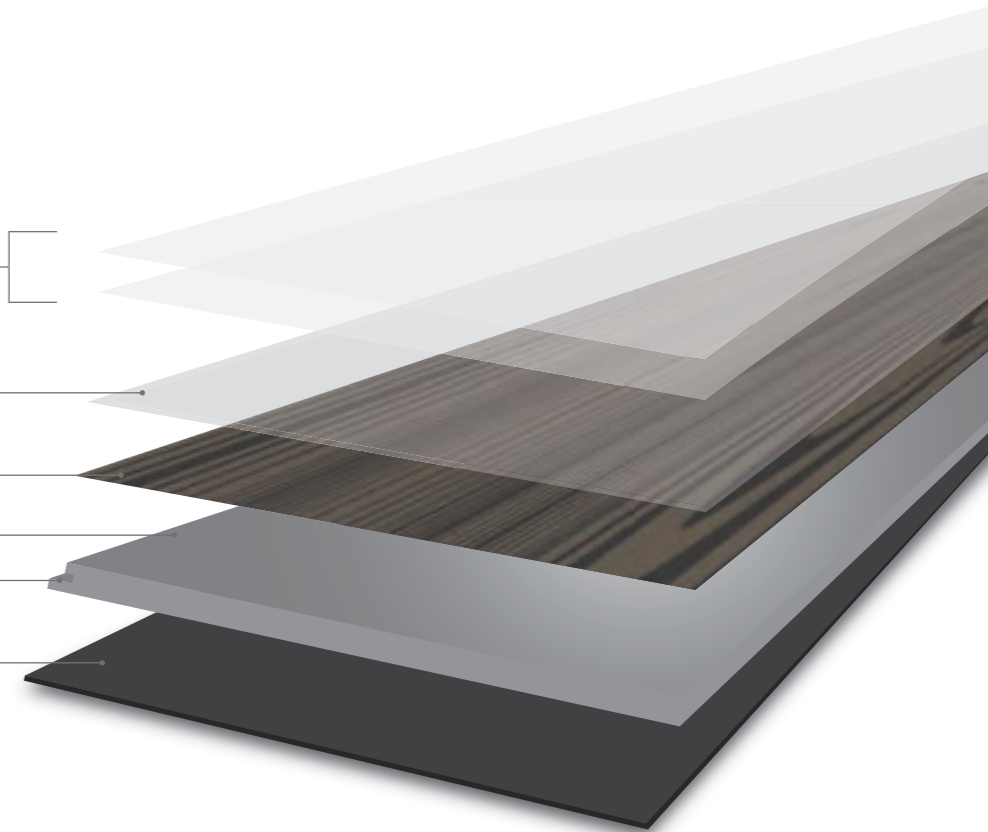

Ramsey
PDSPC003

7-1/16" x 48" planks | 23.64 ft²/carton

SPC LUXURY VINYL

Bellevue Construction

Embossed In-Register SPC

Texture: Embossed in Register

Construction: Rigid Core SPC Vinyl Plank

Total Thickness: 5.3 mm (4.3mm with 1mm Attached IXPE Pad Plank)

Wear Layer: 20 mil Wear Layer

Edge Profile: V-Bevel

Finish: Diamond Gard™ Plus (2 Layers of Anti-Scratch Coating)

Installation Method: Floating

Installation Level: On | Above | Below Grade

Sq. Ft./Carton: 23.64

Warranty: Lifetime Residential | 20 Year Commercial

Coordinating Moldings Available

Diamond Gard™ PLUS

Diamond Gard™ Plus
(2 Layers of Protective Anti-Scratch Coating)

Wear-Resistant Layer (0.5 mm/20 mil)

High Resolution Decorative Film

High-Density SPC Core

Valinge 5G-i™ Locking System

1 mm Attached IXPE Foam Underlay

Total Thickness: 5.3 mm