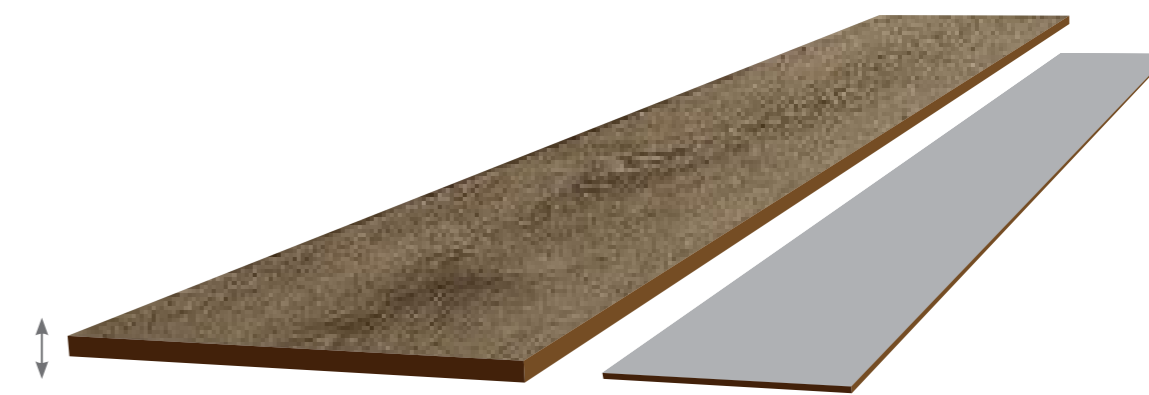

Aurora PDWPC004 8-7/8" x 59-7/8"

The Most
REALISTIC
Wood LVP

luxury + performance

Longer, Wider

9"x60" & 9"x72" planks compared to typical 5" or 7" W x 48" H planks.

Thicker

12 mm thickness compared to typical 3–5 mm LVP planks. Thick planks can be installed next to carpet or hardwood with smaller height differences, all while absorbing more noise than thin planks, making Pinnacle great for 2nd-story installations.

WPC construction is more comfortable underfoot, increasing the luxurious feel.

ROI for Home Value

Greater increase in home value compared to traditional LVP, with lower cost than hardwood.

Whitfield

PDWPC023