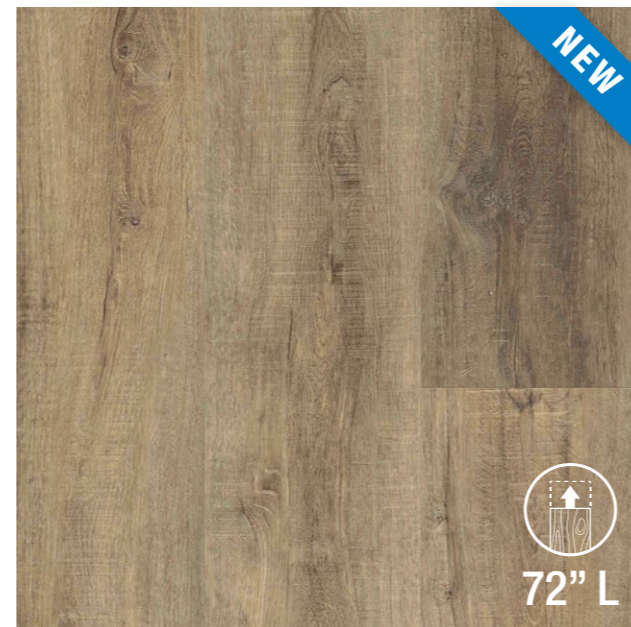

Dade PDWPC025 8-7/8" x 72"