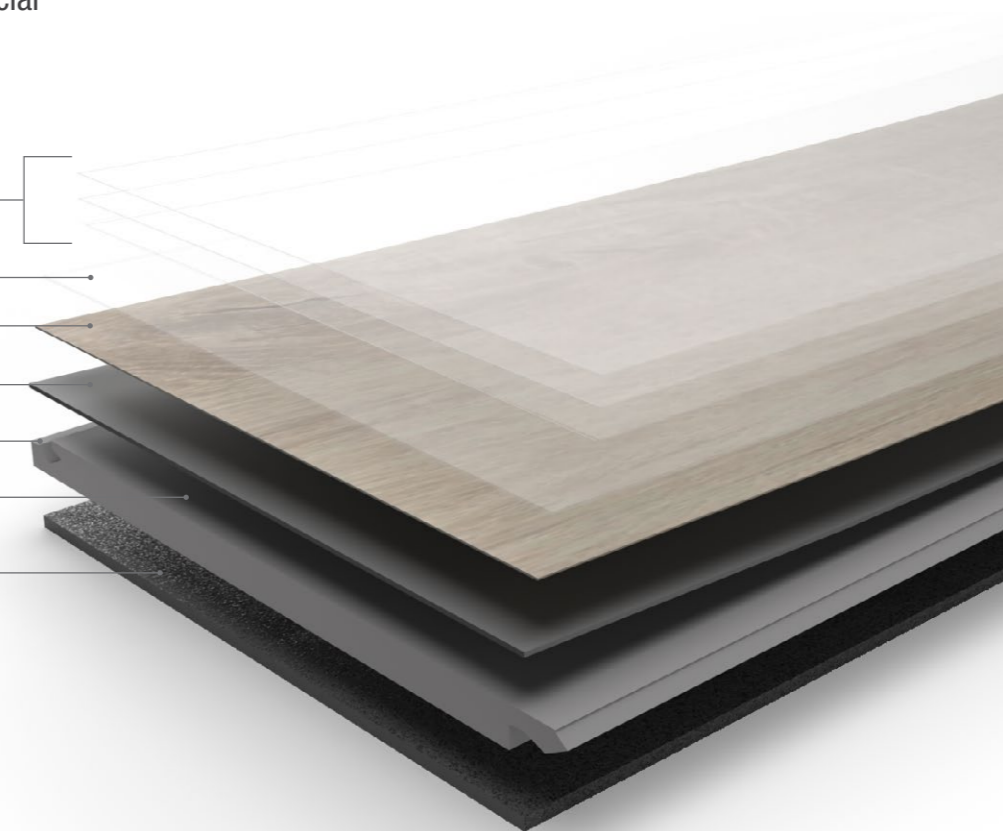

Coordinating Moldings Available

Diamond Gard™ PLUS

(3 Layers of Protective Anti-Scratch Coating)

Wear-Resistant Layer (20 mil)

High-Res Printing

Vinyl Top Layer

Fold Down Locking System

High-Density WPC Core

1.5 mm Attached EVA Foam Underlay

Total Thickness: 12 mm

Grandiose Collection

10 WPC Luxury Vinyl Designs

PRODUCT	SKU#	FT ² /CASE	SIZE	Texture
Alpine	PDWPC001	23.39	9-3/8" x 59-7/8"	Embossed In-Register
Clayton	PDWPC003	22.12	8-7/8" x 59-7/8"	Embossed In-Register
Aurora	PDWPC004	22.12	8-7/8" x 59-7/8"	Random Embossed
Bartow	PDWPC005	22.12	8-7/8" x 59-7/8"	Embossed In-Register
Conway	PDWPC006	22.12	8-7/8" x 59-7/8"	Embossed In-Register
Buford	PDWPC010	22.12	8-7/8" x 59-7/8"	Random Embossed
Grady	PDWPC022	22.12	8-7/8" x 59-7/8"	Embossed In-Register
Whitfield	PDWPC023	22.12	8-7/8" x 59-7/8"	Embossed In-Register
Fannin	PDWPC024	22.16	8-7/8" x 72"	Embossed In-Register
Dade	PDWPC025	22.16	8-7/8" x 72"	Embossed In-Register