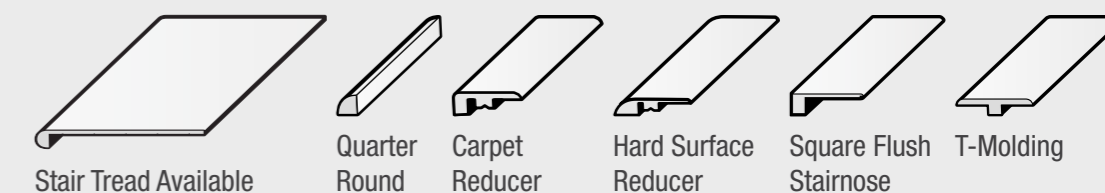

DISPLAY INFORMATION

- 24" x 27" sample boards
- Flexible display with 12 slots
- 24" x 33" base foot print
- Coordinating Moldings Available