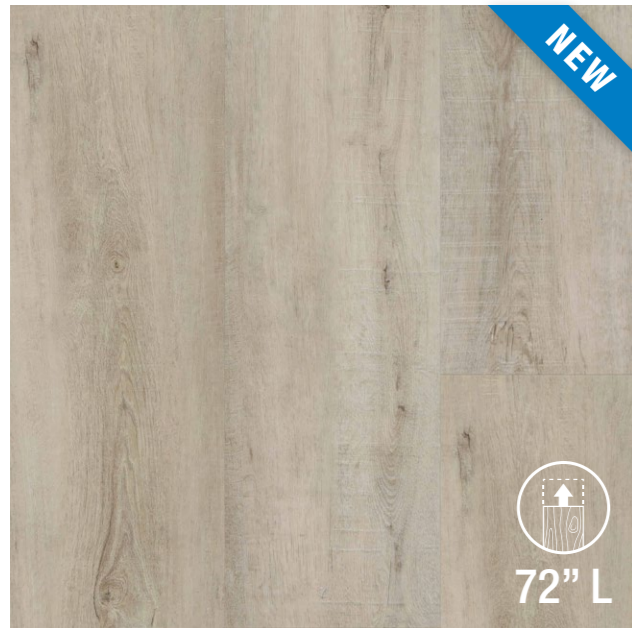

Greenguard Gold
Certified

PDWPC022 Grady

8-7/8" x 59-7/8" planks | 22.12 ft²/carton | embossed in-register

Grandiose

LUXURY VINYL | CORE: RIGID CORE WPC

Fannin PDWPC024 8-7/8" x 72"

Grady PDWPC022 8-7/8" x 59-7/8"