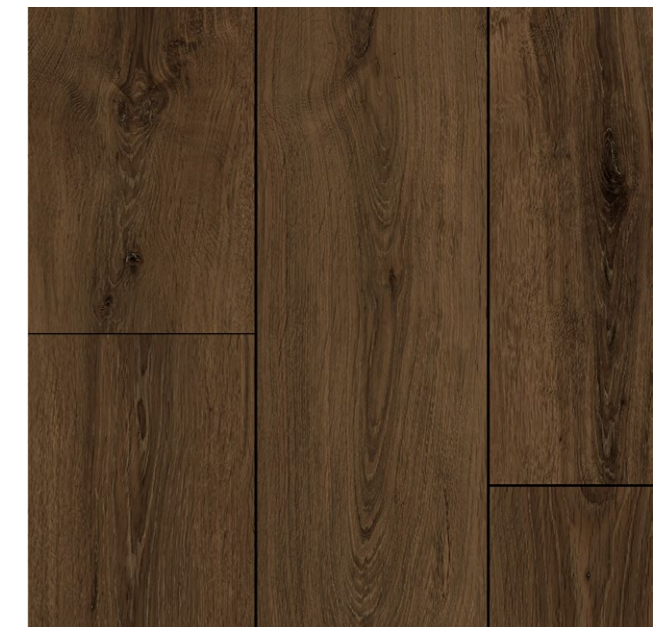

Aurora PDWPC004 8-7/8" x 59-7/8"

The Most
REALISTIC
Wood LVP

luxury + performance

Longer, Wider

9"x60" & 9"x72" planks compared to typical 5" or 7" W x 48" H planks.

Thicker

12 mm thickness compared to typical 3–5 mm LVP planks. Thick planks can be installed next to carpet or hardwood with smaller height differences, all while absorbing more noise than thin planks, making Pinnacle great for 2nd-story installations.