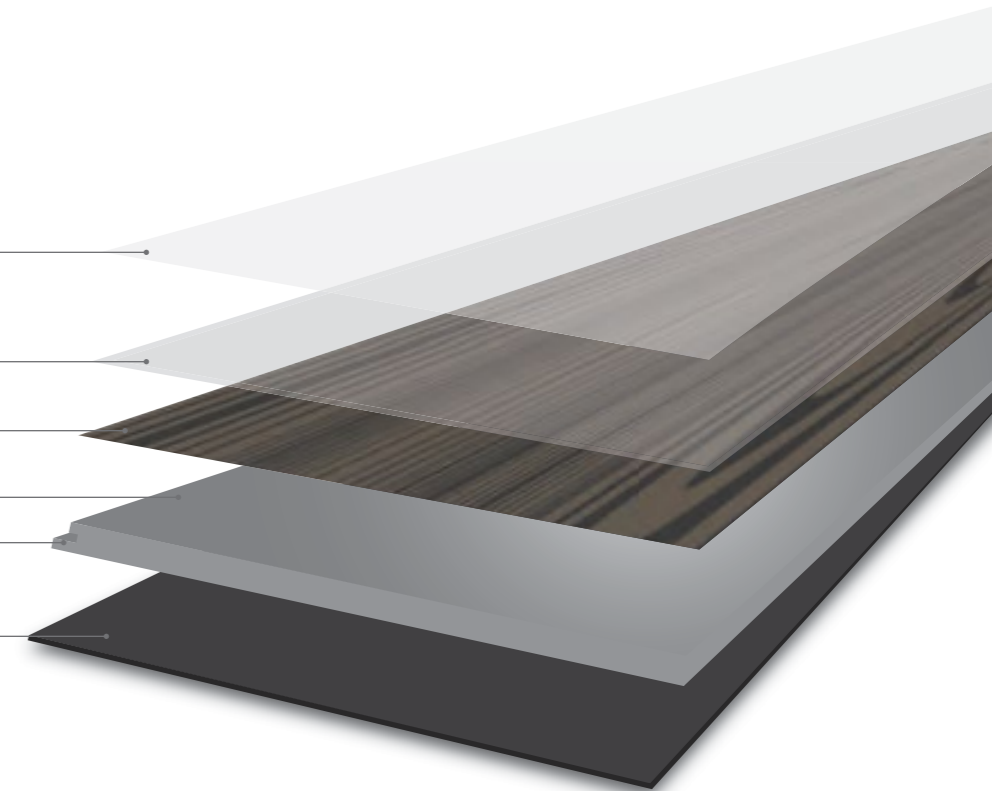

PIVOTAL
EMBOSSSED SPC

INTRODUCING
PIVOTAL

EMBOSSSED SPC

Pivotal is the smart choice for high-performance luxury vinyl. Featuring Diamond Gard™ anti-scratch coating, click-lock installation and attached foam padding, this collection delivers a great value in a beautiful array of classic and modern designs.

Pivotal Construction

Embossed SPC

Texture: Embossed**Construction:** Rigid Core SPC Vinyl Plank**Total Thickness:** 5.3 mm (4.3mm with 1mm Attached IXPE Pad Plank)**Wear Layer:** 20 mil Wear Layer**Edge Profile:** Micro-Bevel**Finish:** DiamondGard™ Anti-Scratch Coating**Installation Method:** Floating**Installation Level:** On | Above | Below Grade**Sq. Ft./Carton:** 23.37**Warranty:** Lifetime Residential | 20 Year Commercial*Coordinating Moldings Available*

Diamond Gard™

Diamond Gard™ Protective Finish

Wear-Resistant Layer (0.5 mm/20 mil)

High Resolution Decorative Film

Rigid SPC Core

Valinge 5G-i™ Locking System

1 mm Attached IXPE Foam Underlay

Total Thickness: 5.3 mm