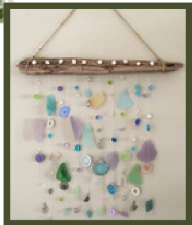

2024 Le Jardin Classes

ANYTIME

FAIRY / GNOME TERRARIUMS
\$60 per person

SUCCULENT GLOBE & MARBLE SNAIL
\$40 per person

SEAGLASS & SHELL WALL HANGER
\$30 per person

SEAGLASS SUCCULENTS
\$30 per person

FAIRY DISH GARDEN - FOR THE KIDS!
\$30 per person