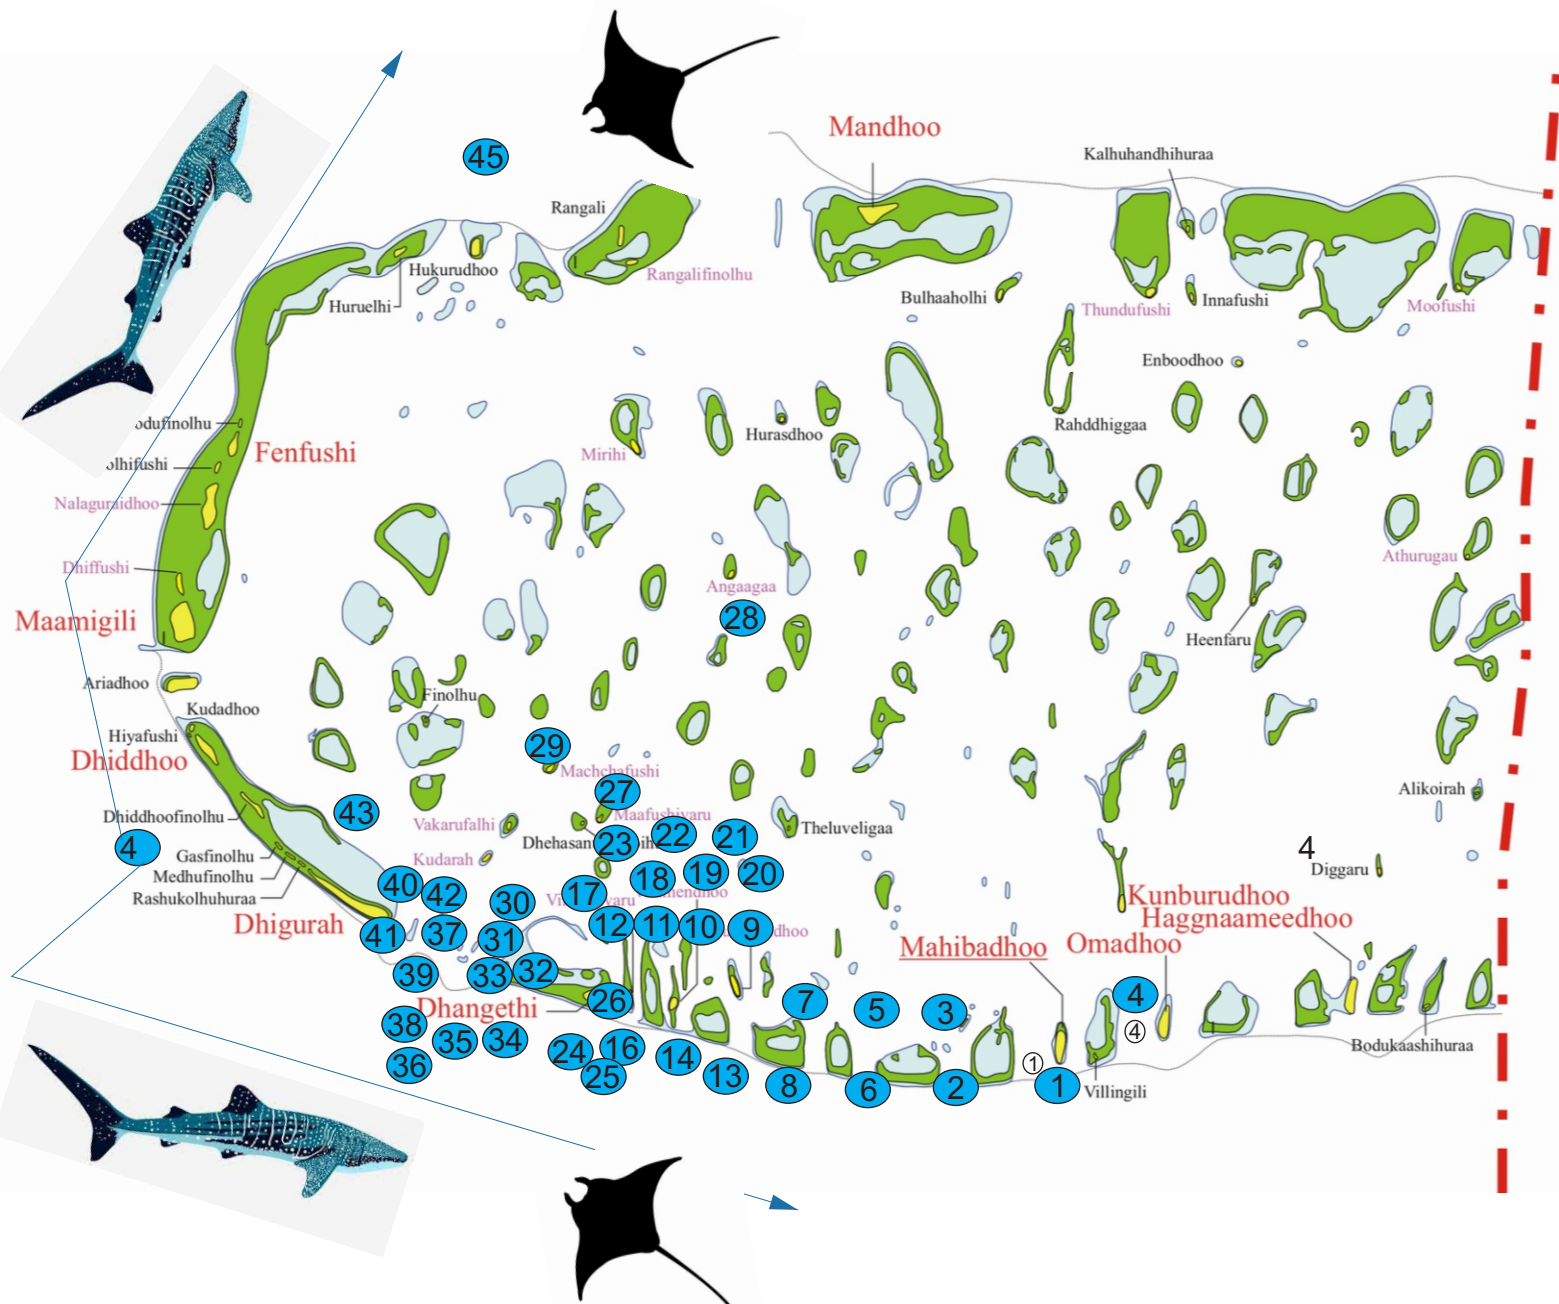

Dhangethi Atoll Dive Site

- | | | |
|----------------------|------------------------|----------------------|
| 1- Mahibadhoo Thila | 2- Nurse Shark Point | 3- Camel Rock |
| 4- Soft Coral Garden | 5- Coral Hills | 6- Jackfish Channel |
| 7- Hithi Faru | 8- Lily Beach Channel | 9- Lucky Rock |
| 10- Bodu giri | 11- Kukulhu thila | 12- Viligili Corner |
| 13- Hammerhead Reef | 14- Vilamendhoo thila | 15- Vilamendhoo cave |
| 16- Coral Garden | 17- Kuda thila | 18- Banana Reef |
| 19- Bapoli Thila | 20- Nu Giri | 21- Ali Thila |
| 22- Miyaru Thila | 23- Al Karim Wreck | 24- Orimas Faru |
| 25- Ranveli Thila | 26- Ranveli kuda Thila | 27- Kuda Giri |
| 28- Angaaga Thila | 29- Kudimaa Wreck | 30- Kuda Rah Thila |
| 31- AA Thila | 32- Huddu Thila | 33- 5 Rocks |
| 34- Dhangethi South | 35- Beru Gathu Thila | 36- Lucky Hell |
| 37- 7th Heaven | 38- Vakarafalhi Thila | 39- Batfish Thila |
| 40- Thinfushi Thila | 41- Broken Rock | 42- Dhigurah Thila |
| 43- Dhigurah Arches | 44- whale shark Point | 45- Manta Point |