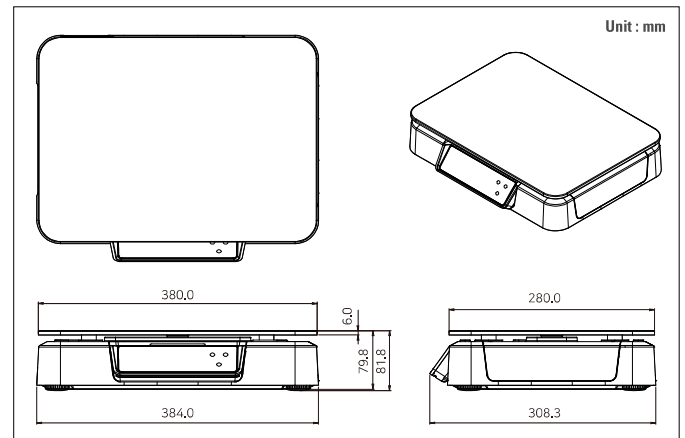

### > Square Edge Tray (Option)

### > Display

Tilt Display (Option to sit flush or tilt outwards)  
Bright LED Display

Side/Rear Display

## SPECIFICATION

Model	PDN		
	Dual Interval		
Capacity (kg)	Max. 3/6	Max. 6/15	Max. 15/30
Readability (g)	1/2	2/5	5/10
Internal Resolution	1/60,000	1/60,000	1/60,000
External Resolution	1/3,000	1/3,000	1/3,000
Max. Tare (kg)	-2.999	-5.998	-14.995
Display	94 x 28 mm, 6 Digit LED		
Remote Display	94 x 28 mm, 6 Digit LED		
Symbols	STABLE, ZERO, TARE, kg		
Keys	ZERO, TARE, FUNCTION		
Functions	Weighing, Interface Protocol		
Dimensions	384(W) x 308.4(D) x 81.8(H) mm		
Platter Size	380(W) x 280(D) mm		
Weight	5.6 kg		
Power	USB Cable 5V		
Operating Temperature	-10°C ~ +40°C		
Option	Square Edge Tray, PDN-R Remote Dual Display		

## DIMENSION

Unit : mm

PDN Basic Type

PDN-R Remote Dual Display

Ver. 1.0.1