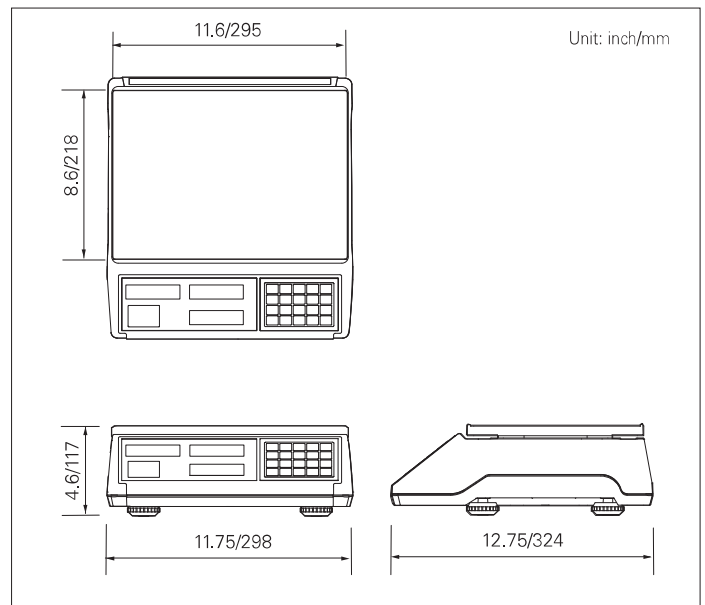

ER Jr | Price Computing Scale

TOTAL WEIGHING SOLUTION™

SPECIFICATIONS

Capacity & Resolution	lb	30 lb - Dual Range
		0 - 15 x 0.005 lbs / 15-30 x 0.01lbs
	kg	15 kg - Dual Range
		0-6 x 0.002 kg / 6-15 x 0.005 kg
Display Digit	5/6/6 (Weight/Unit Price/Total Price)	
Display Type	LCD	
Operating Temp.	-10° C ~ 40° C / 14° F ~ 104° F	
Power	12V DC Adapter	
	Rechargeable Battery (6V, 3.6Ah)	
Battery Life	Approx. 200 Hours LCD (no backlight)	
Platter Size	11.6 (W) x 8.6 (D)	
Dimensions	11.75 (W) x 12.75 (D) x 4.6 (H)	
Product Weight	9.9 lbs/4.5 kg	
Approvals	NTEP COC#: 10-090	

FEATURES

- 30 lb capacity - dual range
- 3 direct PLU's
- Dual range technology for better accuracy
- AC or battery operated
- Soft touch tactile switch
- LCD display with backlight
- Lb/kg switchable
- Rechargeable battery
- Legal for trade - COC #10-090

Applications

- Candy stores
- Delicatessens
- Farmer's markets

DIMENSIONS

CAS

99 Murray Hill Parkway
East Rutherford, NJ 07073
TEL: (201) 933-9002
FAX: (201) 933-9025
<http://www.cas-usa.com>

Specifications are subject to change for improvement without prior notice.

elePOS
Tel: 0208 472 6661
Web: www.elepos.co.uk