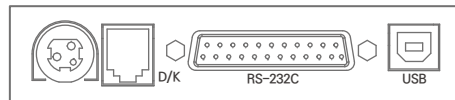

Color

SPECIFICATION

Model	GIANT-100	
Printing Method	Thermal Line Printing	
Resolution	180 DPI	
Printing Speed	Mono Paper 80mm	Max. 250 mm/sec(59 Lines/sec)
	Mono Paper 58mm	150 mm/sec
	Two Color Paper	100 mm/sec
Paper	Loading	Drop-In Type
	Width	Max. 80.0 mm/58.0 mm
	Diameter	Max. Ø83.0 mm
Reliability	Mechanism(MCBF)	70,000,000 Line
	TPH	1 x 10 ⁸ Pulses/150 Km
	Auto Cutter	1,500,000 Cut(Jam Free) Only Partial Cut
Drawer Port	2 ports (+24V)	
Barcode	UPC-A, UPC-E, EAN8, EAN13, Code 39, Code 93, Code 128, ITF, CODABAR, PDF417, QR Code	
Driver/Utility	Windows Deiver, OPOS Driver, JPOS Driver (Linux&Mac), Cups Driver (Linux&Mac), Utility Program	
SDK	iOS SDK, Android SDK	
Interface	USB + RS-232(9Pin + RJ45), USB + RS-232(25Pin), USB + Wi-Fi, USB + RS-232(RJ45) + Ethernet(3-Combo)	
Dimension(with Foot Rubber)	131(W) x 155(D) x 133(H) mm	
Weight(Net)	0.9 Kg	
Color	Black, White	
Emulation	EPSON, STAR	
Power Source	Rating Input AC 100~240V, 50~60Hz	Rating Output DC 24V, 2.5A
Option	Paper Near End Sensor	Yes (Only Horizontal)
	Kitchen Bell	Yes
	Wall Mount Kit	Yes
	Splash Cover	Yes
	Paper Partition(58mm)	Default

Interface View

USB + RS-232(9Pin + RJ45)

USB + RS-232(25Pin)

USB + Wi-Fi

USB + RS-232(RJ45) + Ethernet(3-Combo)

Key Feature

Compact Design

High Speed Printing