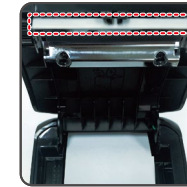

Interface View

USB + RS-232(9Pin + RJ45)

USB + RS-232(25Pin)

USB + Wi-Fi

USB + RS-232(RJ45) + Ethernet(3-Combo)

Key Feature

Compact Design

High Speed Printing