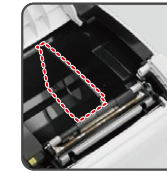

Interface View

USB + RS-232(9Pin + RJ45)

USB + RS-232(25Pin)

USB + Wi-Fi

USB + RS-232(RJ45) + Ethernet(3-Combo)

Key Feature

Compact Design

High Speed Printing

Ceramic Auto Cutter

Jam Free

Tool-less Design

Option

Wall Mount

Kitchen Bell

Splash Cover

Paper Partition

Black(Mat/Glossy), White

Sub-Brand

POS Terminal

9.7" Pole Display

ETF POS Terminal

Cash Drawer

Bluetooth Communication Module

Contact Dealer: