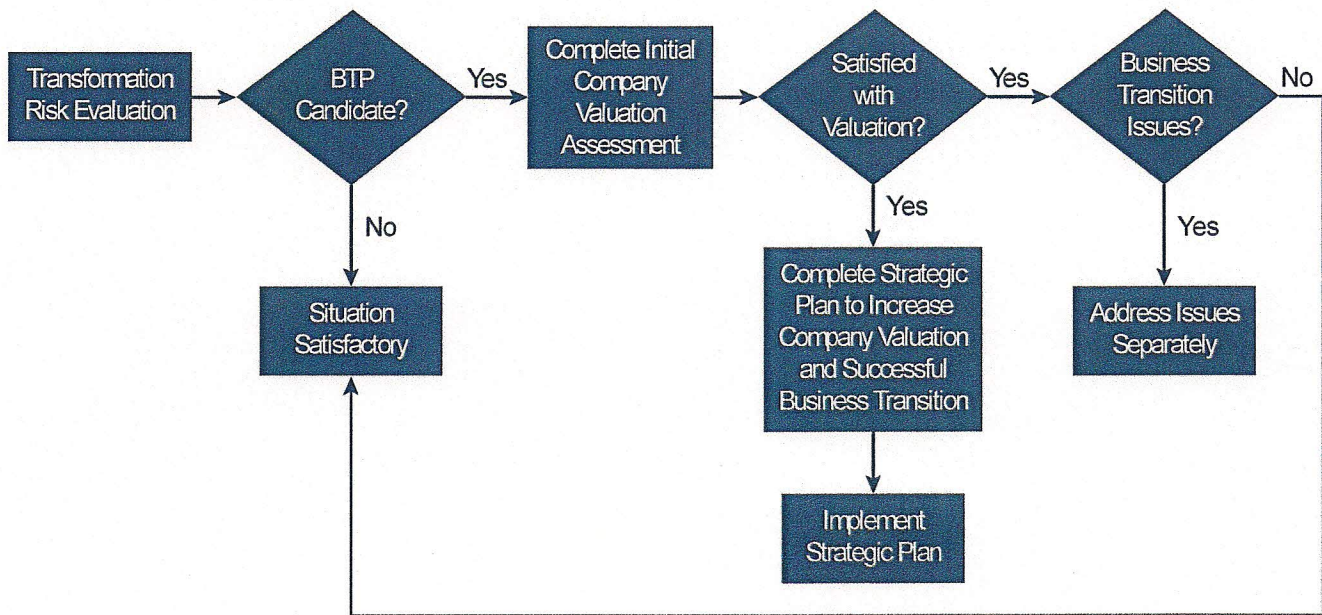

## Business Transition Planning (BTP) Program

800-956-2682 • [info@missourienterprise.org](mailto:info@missourienterprise.org)

[www.missourienterprise.org](http://www.missourienterprise.org)

a NIST | Network  
MBP | Affiliate