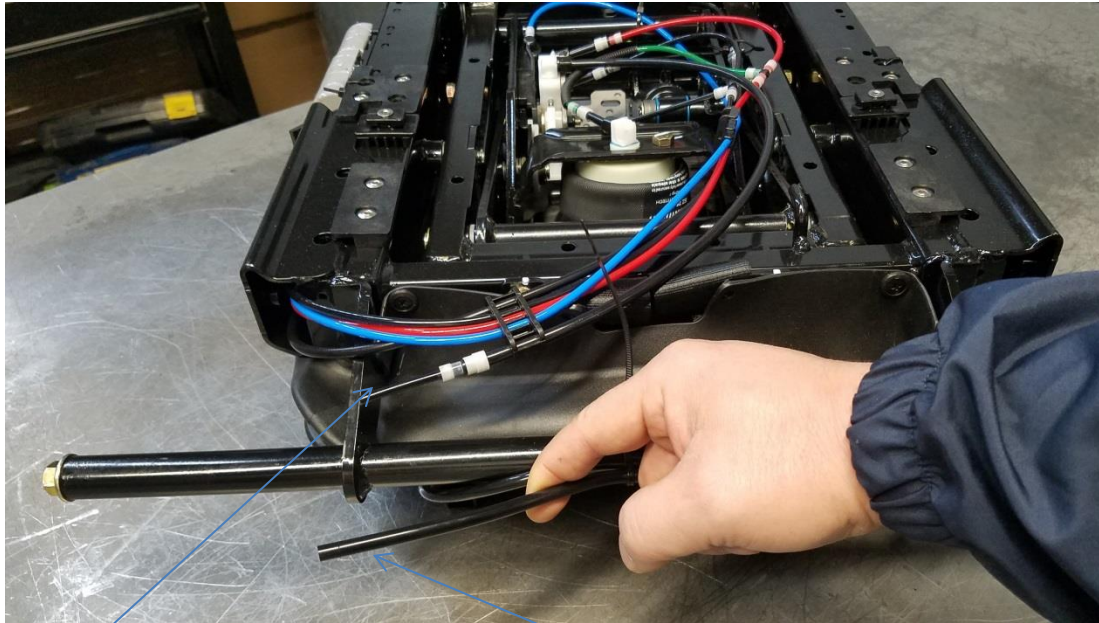

AIR LINE CONNECTION GUIDE

EXHAUST HOSE
1/8" VERY THIN HOSE
DO NOT CONNECT!
MUST BE OPENED!

AIR IN HOSE
1/4" AIR HOSE
CONNECT AIR WITH THIS HOSE
RECOMMENDED PSI 120 PSI