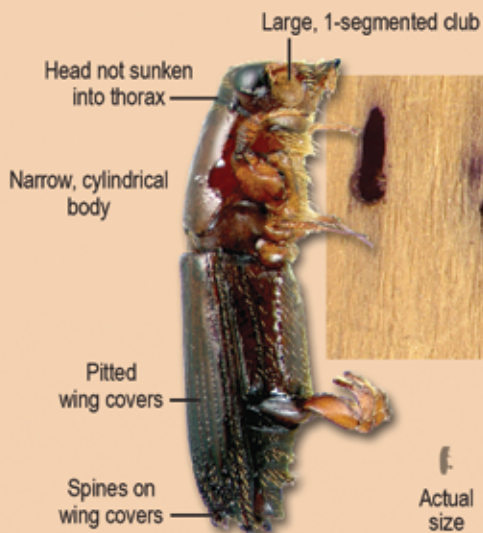

Wood-Destroying Insect Identification Guide

www.NACHI.org

Become a WDO-Certified Inspector at
nachi.org/wdocourse

Beetles Found in Dead Wood

True Powderpost Beetles
Lyctidae

Old House Borer
Cerambycidae

False Powderpost Beetles
Bostrichidae

Exit Holes

Exit hole sizes

Actual size

Frass

Deathwatch Beetles
Anobiidae

Beetles Found in Live Wood

Galleries

Actual size

Exit hole sizes

Engraver Beetles
Scolytidae

Galleries

Actual size

Exit hole sizes

Ambrosia Beetles
Platypodidae

Other Insects in Wood

Complete our WDO course at
nachi.org/wdocourse