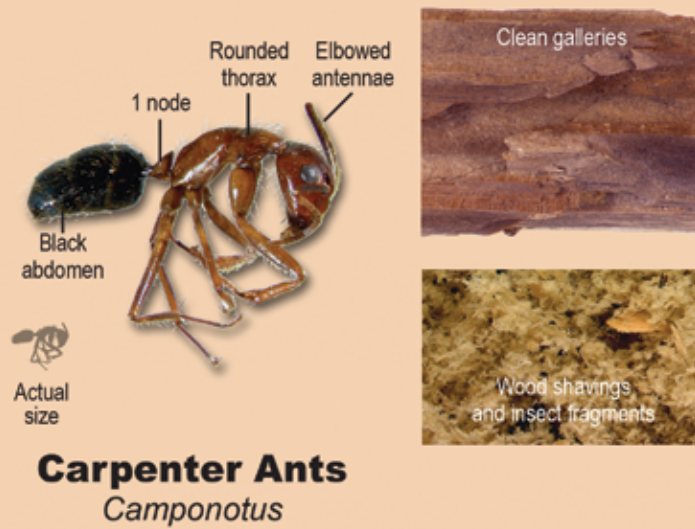

Wood-Destroying Insect Identification Guide

www.NACHI.org

Become a WDO-Certified Inspector at
nachi.org/wdocourse

Beetles Found in Dead Wood

True Powderpost Beetles
Lyctidae

Old House Borer
Cerambycidae

False Powderpost Beetles
Bostrichidae

Exit Holes

Exit hole sizes

Actual size

Frass

Deathwatch Beetles
Anobiidae

Beetles Found in Live Wood

Galleries

Actual size

Exit hole sizes

Engraver Beetles
Scolytidae

Galleries

Actual size

Exit hole sizes

Ambrosia Beetles
Platypodidae

Other Insects in Wood

Complete our WDO course at
nachi.org/wdocourse