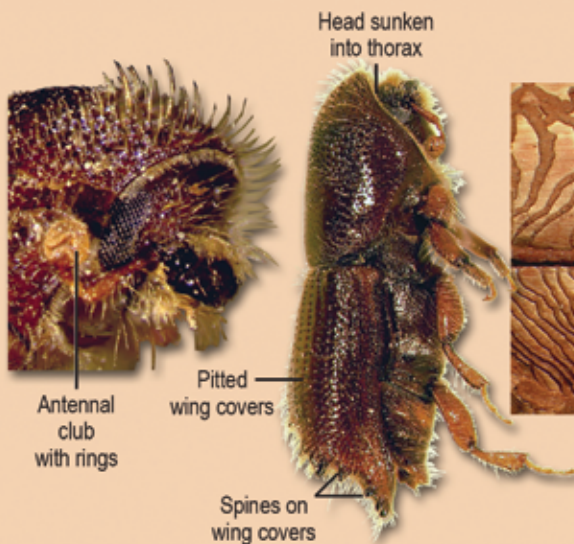

Wood-Destroying Insect Identification Guide

www.NACHI.org

Become a WDO-Certified Inspector at
nachi.org/wdocourse

Beetles Found in Dead Wood

True Powderpost Beetles
Lyctidae

Old House Borer
Cerambycidae

False Powderpost Beetles
Bostrichidae

Exit Holes

Exit hole sizes

Actual size

Frass

Deathwatch Beetles
Anobiidae

Beetles Found in Live Wood

Galleries

Actual size

Exit hole sizes

Engraver Beetles
Scolytidae

Galleries

Actual size

Exit hole sizes

Ambrosia Beetles
Platypodidae

Other Insects in Wood

Complete our WDO course at
nachi.org/wdocourse