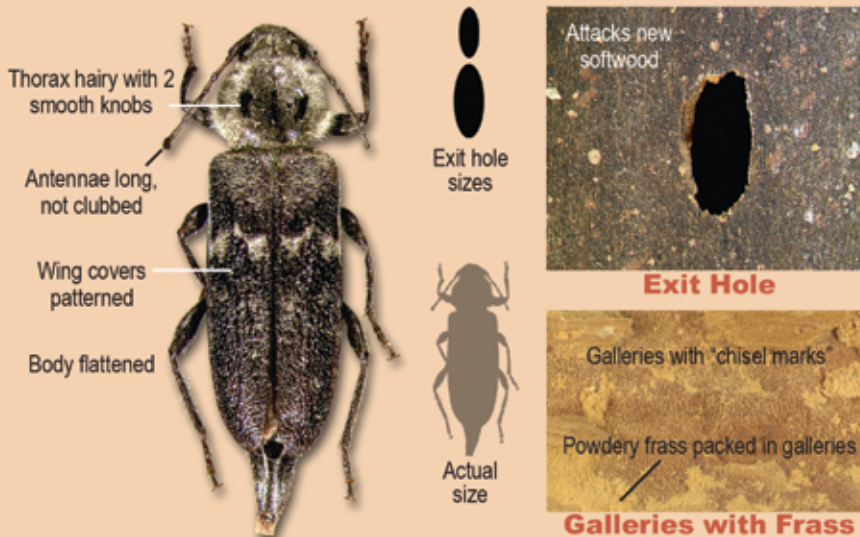

Wood-Destroying Insect Identification Guide

www.NACHI.org

Become a WDO-Certified Inspector at
nachi.org/wdocourse

Beetles Found in Dead Wood

True Powderpost Beetles
Lyctidae

Old House Borer
Cerambycidae

False Powderpost Beetles
Bostrichidae

Exit Holes

Exit hole sizes

Actual size

Frass

Deathwatch Beetles
Anobiidae

Beetles Found in Live Wood

Galleries

Actual size