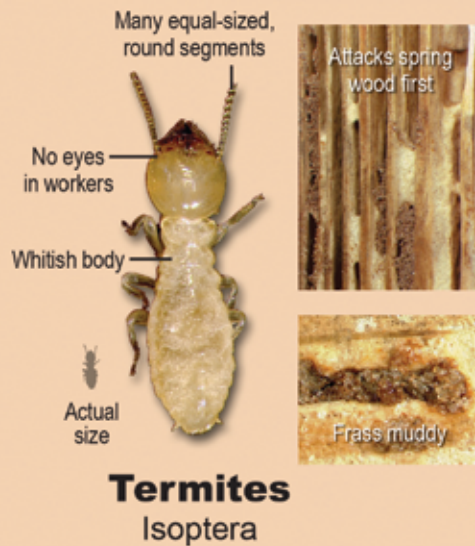

Wood-Destroying Insect Identification Guide

www.NACHI.org

Become a WDO-Certified Inspector at
nachi.org/wdocourse

Beetles Found in Dead Wood

True Powderpost Beetles
Lyctidae

Old House Borer
Cerambycidae

False Powderpost Beetles
Bostrichidae

Exit Holes

Exit hole sizes

Actual size

Frass

Deathwatch Beetles
Anobiidae

Beetles Found in Live Wood

Galleries

Actual size

Exit hole sizes

Engraver Beetles
Scolytidae

Galleries

Actual size

Exit hole sizes

Ambrosia Beetles
Platypodidae

Other Insects in Wood

Complete our WDO course at
nachi.org/wdocourse