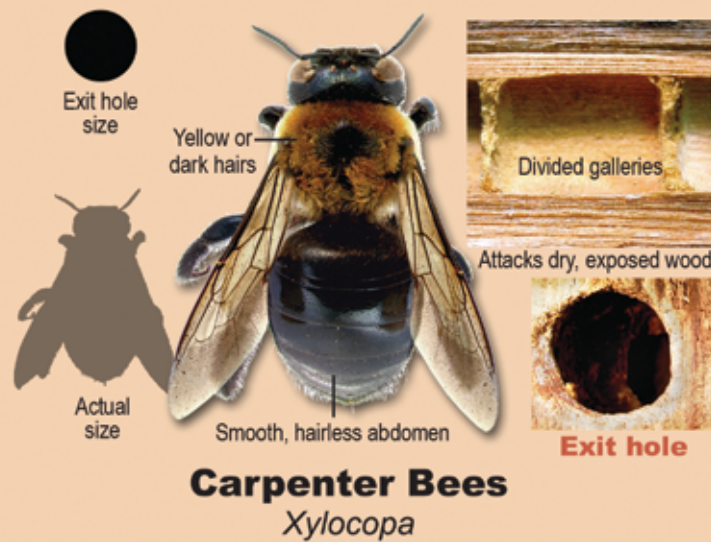

Wood-Destroying Insect Identification Guide

www.NACHI.org

Become a WDO-Certified Inspector at
nachi.org/wdocourse

Beetles Found in Dead Wood

True Powderpost Beetles
Lyctidae

Old House Borer
Cerambycidae

False Powderpost Beetles
Bostrichidae

Exit Holes

Exit hole sizes

Actual size

Frass

Deathwatch Beetles
Anobiidae

Beetles Found in Live Wood

Galleries

Actual size

Exit hole sizes

Engraver Beetles
Scolytidae

Galleries

Actual size

Exit hole sizes

Ambrosia Beetles
Platypodidae

Other Insects in Wood

Complete our WDO course at
nachi.org/wdocourse