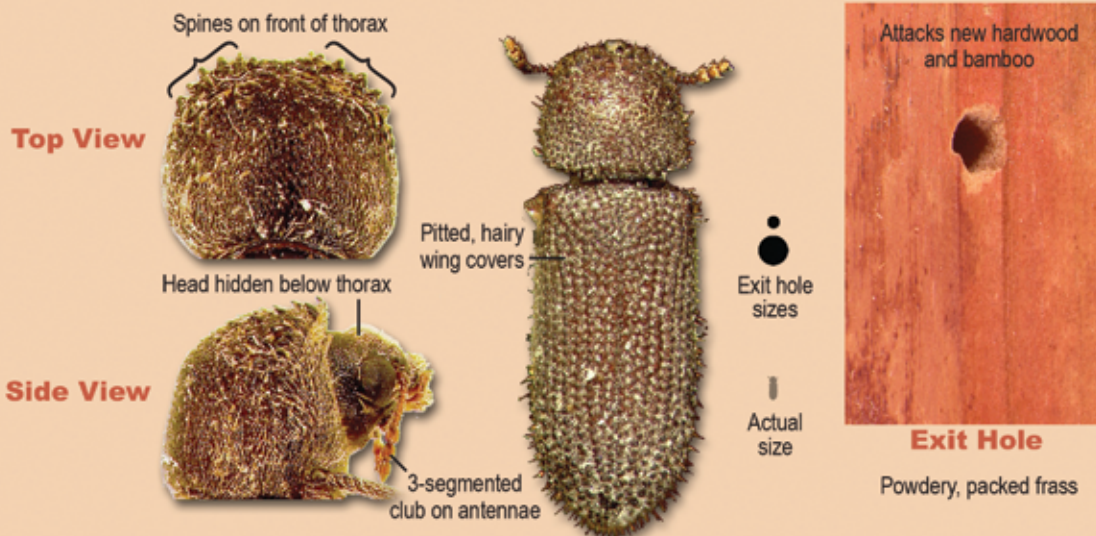

Wood-Destroying Insect Identification Guide

www.NACHI.org

Become a WDO-Certified Inspector at
nachi.org/wdocourse

Beetles Found in Dead Wood

True Powderpost Beetles
Lyctidae

Old House Borer
Cerambycidae

False Powderpost Beetles
Bostrichidae

Exit Holes

Exit hole sizes

Actual size

Frass

Deathwatch Beetles
Anobiidae

Beetles Found in Live Wood

Galleries

Actual size

Exit hole sizes

Engraver Beetles
Scolytidae

Galleries

Actual size

Exit hole sizes

Ambrosia Beetles
Platypodidae

Other Insects in Wood

Complete our WDO course at
nachi.org/wdocourse