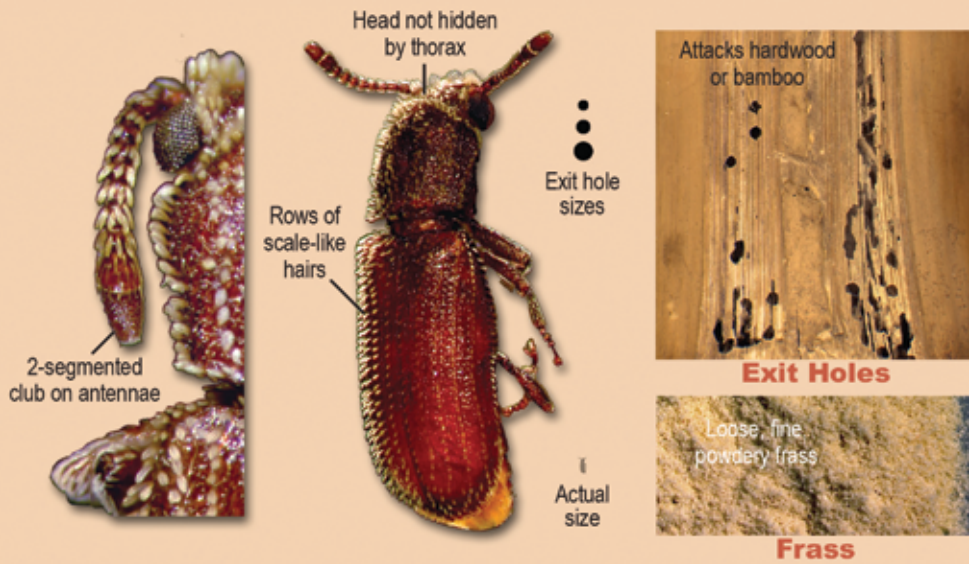

Wood-Destroying Insect Identification Guide

www.NACHI.org

Become a WDO-Certified Inspector at
nachi.org/wdocourse

Beetles Found in Dead Wood

True Powderpost Beetles
Lyctidae

Old House Borer
Cerambycidae

False Powderpost Beetles
Bostrichidae

Exit Holes

Exit hole sizes

Actual size

Frass

Deathwatch Beetles
Anobiidae

Beetles Found in Live Wood

Galleries

Actual size