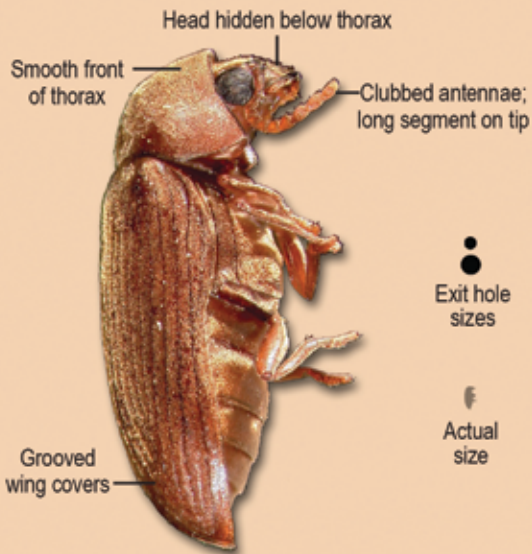

Wood-Destroying Insect Identification Guide

www.NACHI.org

Become a WDO-Certified Inspector at
nachi.org/wdocourse

Beetles Found in Dead Wood

True Powderpost Beetles
Lyctidae

Old House Borer
Cerambycidae

False Powderpost Beetles
Bostrichidae

Exit Holes

Exit hole sizes

Actual size

Frass

Deathwatch Beetles
Anobiidae

Beetles Found in Live Wood

Galleries

Actual size