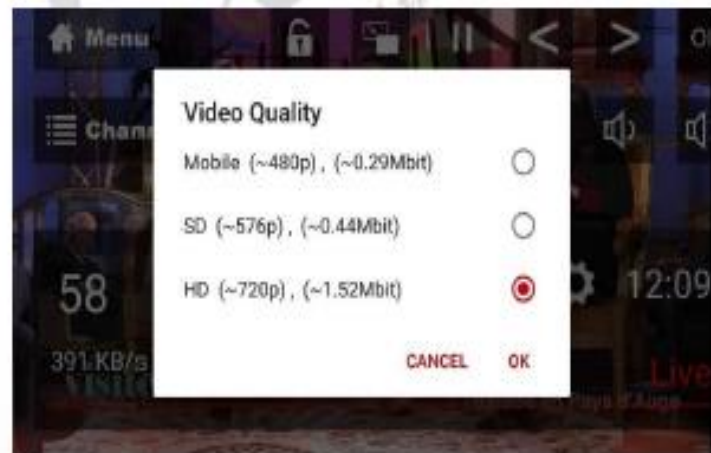

DETAILED OTT NETWORK DIAGRAM

OTT NETWORK DIAGRAM

KEY FEATURES

- LIVE TV
- TIME SHIFT
- CATCHUP TV
- VOD
- MOBILITY
- ADVERTISEMENT
- STATISTICS

LIVE TV BROADCAST

- UNLIMITED CHANNELS
- LOW BITRATE
- MULTI BITRATE
- FAST ZAPPING
- HEVC ENCODING
- CATCH-UP TV
- PVR FEATURES
- INTERACTIVITY
- UNLIMITED SUBSCRIBERS