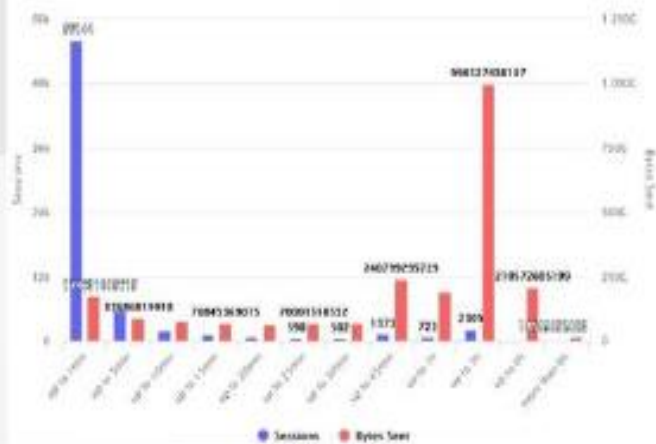

SATISTICS & CHANNEL RATING

- CHANNEL STATISTICS
- CHANNEL RATING
- ADDRESSABLE ADVERTISEMENT
- ADDRESSABLE NOTIFICATIONS
- APP COSTUMISATION

Top Watching Channels

Top Watching Countries

Sessions / Traffic per Durations

Watching Time Map

SIMPLE & EASY CONNECTIVITY

- STB WIFI OR NETWORK CONNECTIVITY
- DIRECT STB HDMI CONNECTION TO TV
- MOBILE WIFI OR 3G/4G CONNECTIVITY
- MOBILE STREAMING OR MIRRORING TO TV
- TABLET WIFI OR 3G/4G CONNECTIVITY
- TABLET STREAMING OR MIRRORING TO TV