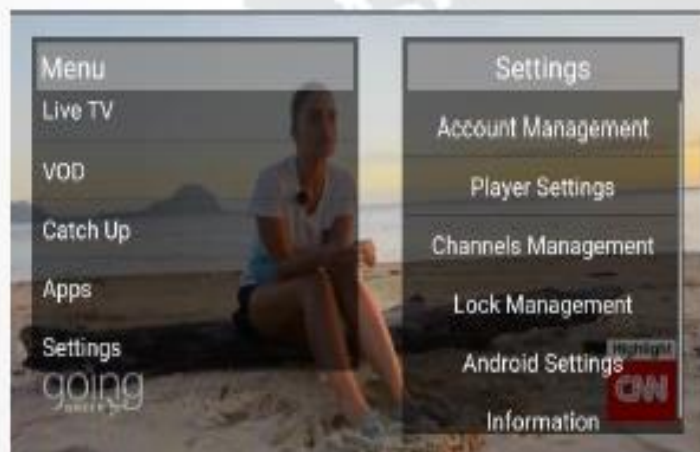

DETAILED OTT NETWORK DIAGRAM

OTT NETWORK DIAGRAM

KEY FEATURES

- LIVE TV
- TIME SHIFT
- CATCHUP TV
- VOD
- MOBILITY
- ADVERTISEMENT
- STATISTICS

LIVE TV BROADCAST

- UNLIMITED CHANNELS
- LOW BITRATE
- MULTI BITRATE
- FAST ZAPPING
- HEVC ENCODING
- CATCH-UP TV
- PVR FEATURES
- INTERACTIVITY
- UNLIMITED SUBSCRIBERS

VIDEO ON DEMAND

- UNLIMITED MOVIES
- UNLIMITED SERIES
- UNLIMITED AUDIO CLIPS
- LOW BITRATE
- HIGH QUALITY UP TO 4K
- MULTI RESOLUTION
- MULTI LANGUAGE
- MULTI SUBTITLE

MOBILITY & TV ANYWHERE

- WATCH ON TV
- WATCH ON TABLET
- WATCH ON MOBILE PHONE
- STREAM TO MULTIPLE DEVICES
- MOBILITY OVER THE INTERNET
- MOBILITY OVER ANY ISP
- MOBILITY OVER WIFI
- MOBILITY OVER WIMAX
- MOBILITY OVER 3G/4G/LTE
- DISTRIBUTION OVER DSL
- DISTRIBUTION OVER FTTH

SATISTICS & CHANNEL RATING

- CHANNEL STATISTICS
- CHANNEL RATING
- ADDRESSABLE ADVERTISEMENT
- ADDRESSABLE NOTIFICATIONS
- APP COSTUMISATION

Top Watching Channels

Top Watching Countries

Sessions / Traffic per Durations

Watching Time Map

SIMPLE & EASY CONNECTIVITY

- STB WIFI OR NETWORK CONNECTIVITY
- DIRECT STB HDMI CONNECTION TO TV
- MOBILE WIFI OR 3G/4G CONNECTIVITY
- MOBILE STREAMING OR MIRRORING TO TV
- TABLET WIFI OR 3G/4G CONNECTIVITY
- TABLET STREAMING OR MIRRORING TO TV