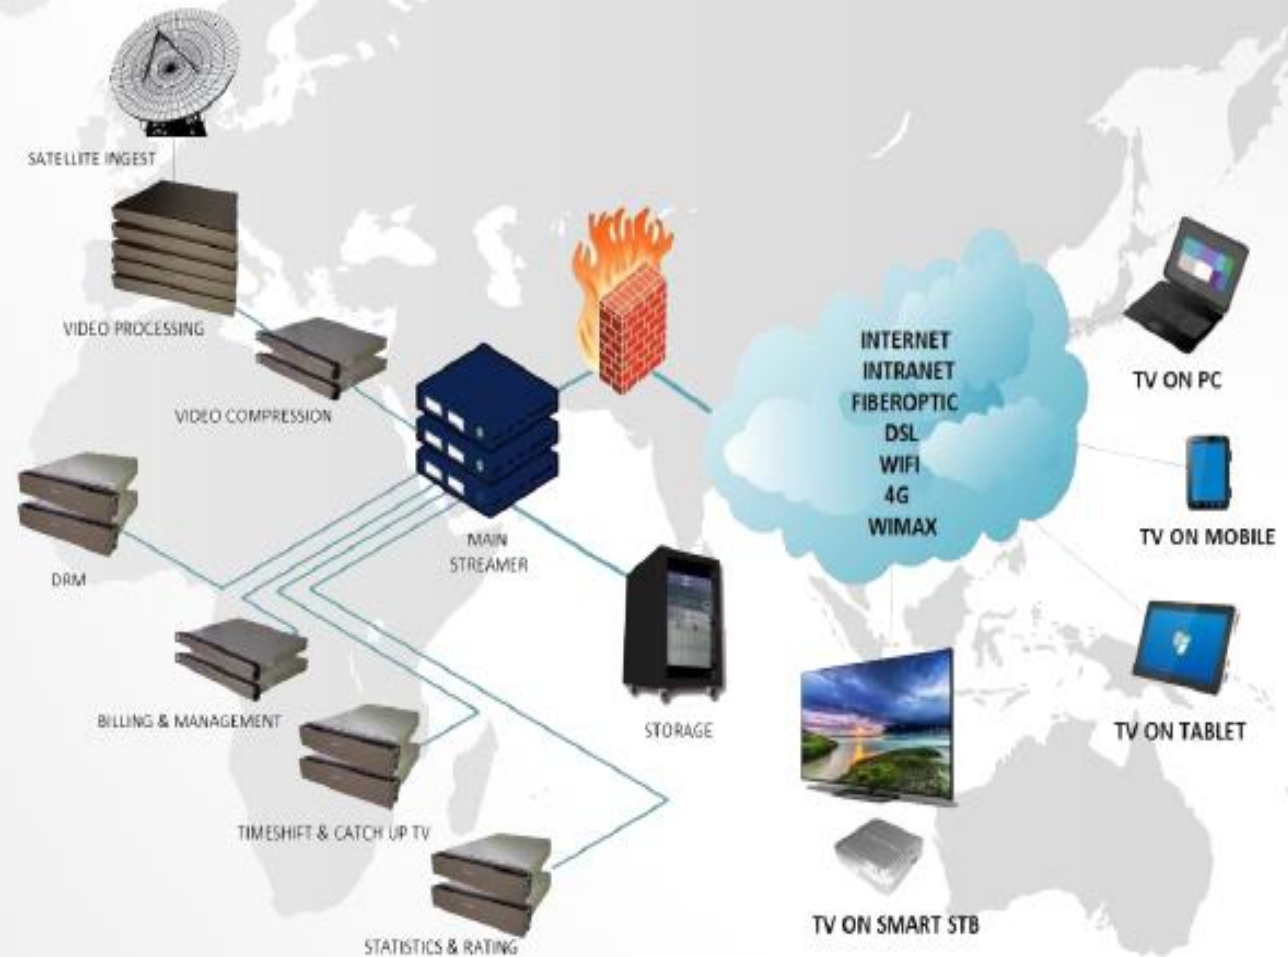

DETAILED OTT NETWORK DIAGRAM

OTT NETWORK DIAGRAM

KEY FEATURES

- LIVE TV
- TIME SHIFT
- CATCHUP TV
- VOD
- MOBILITY
- ADVERTISEMENT
- STATISTICS

LIVE TV BROADCAST

- UNLIMITED CHANNELS
- LOW BITRATE
- MULTI BITRATE
- FAST ZAPPING
- HEVC ENCODING
- CATCH-UP TV
- PVR FEATURES
- INTERACTIVITY
- UNLIMITED SUBSCRIBERS

VIDEO ON DEMAND

- UNLIMITED MOVIES
- UNLIMITED SERIES
- UNLIMITED AUDIO CLIPS
- LOW BITRATE
- HIGH QUALITY UP TO 4K
- MULTI RESOLUTION
- MULTI LANGUAGE
- MULTI SUBTITLE

MOBILITY & TV ANYWHERE

- WATCH ON TV
- WATCH ON TABLET
- WATCH ON MOBILE PHONE
- STREAM TO MULTIPLE DEVICES
- MOBILITY OVER THE INTERNET
- MOBILITY OVER ANY ISP
- MOBILITY OVER WIFI
- MOBILITY OVER WIMAX
- MOBILITY OVER 3G/4G/LTE
- DISTRIBUTION OVER DSL
- DISTRIBUTION OVER FTTH