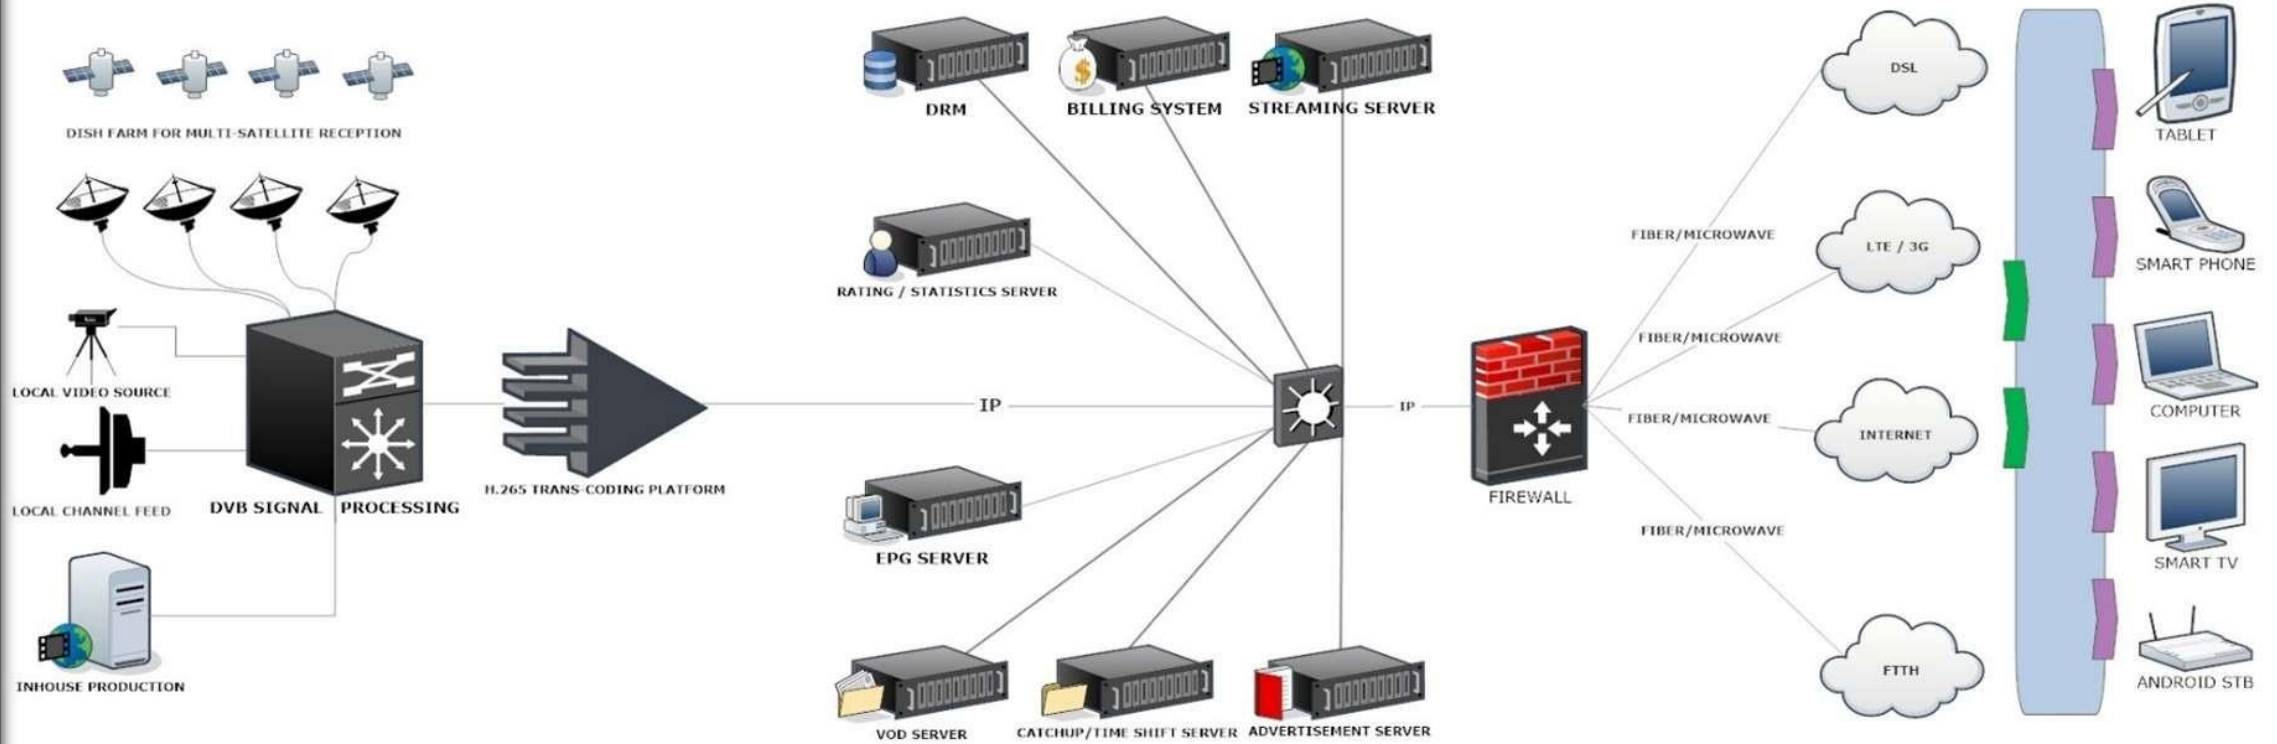

DETAILED OTT NETWORK DIAGRAM

OTT NETWORK DIAGRAM

KEY FEATURES

- LIVE TV
- TIME SHIFT
- CATCHUP TV
- VOD
- MOBILITY
- ADVERTISEMENT
- STATISTICS

LIVE TV BROADCAST

- UNLIMITED CHANNELS
- LOW BITRATE
- MULTI BITRATE
- FAST ZAPPING
- HEVC ENCODING
- CATCH-UP TV
- PVR FEATURES
- INTERACTIVITY
- UNLIMITED SUBSCRIBERS

VIDEO ON DEMAND

- UNLIMITED MOVIES
- UNLIMITED SERIES
- UNLIMITED AUDIO CLIPS
- LOW BITRATE
- HIGH QUALITY UP TO 4K
- MULTI RESOLUTION
- MULTI LANGUAGE
- MULTI SUBTITLE

MOBILITY & TV ANYWHERE

- WATCH ON TV
- WATCH ON TABLET
- WATCH ON MOBILE PHONE
- STREAM TO MULTIPLE DEVICES
- MOBILITY OVER THE INTERNET
- MOBILITY OVER ANY ISP
- MOBILITY OVER WIFI
- MOBILITY OVER WIMAX
- MOBILITY OVER 3G/4G/LTE
- DISTRIBUTION OVER DSL
- DISTRIBUTION OVER FTTH

SATISTICS & CHANNEL RATING

- CHANNEL STATISTICS
- CHANNEL RATING
- ADDRESSABLE ADVERTISEMENT
- ADDRESSABLE NOTIFICATIONS
- APP COSTUMISATION

Top Watching Channels

Top Watching Countries

Sessions / Traffic per Durations

Watching Time Map

SIMPLE & EASY CONNECTIVITY

- STB WIFI OR NETWORK CONNECTIVITY
- DIRECT STB HDMI CONNECTION TO TV
- MOBILE WIFI OR 3G/4G CONNECTIVITY
- MOBILE STREAMING OR MIRRORING TO TV
- TABLET WIFI OR 3G/4G CONNECTIVITY
- TABLET STREAMING OR MIRRORING TO TV