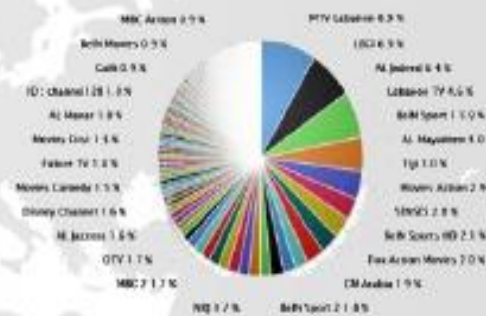

SATISTICS & CHANNEL RATING

- CHANNEL STATISTICS
- CHANNEL RATING
- ADDRESSABLE ADVERTISEMENT
- ADDRESSABLE NOTIFICATIONS
- APP COSTUMISATION

Top Watching Channels

Top Watching Countries

Sessions / Traffic per Durations