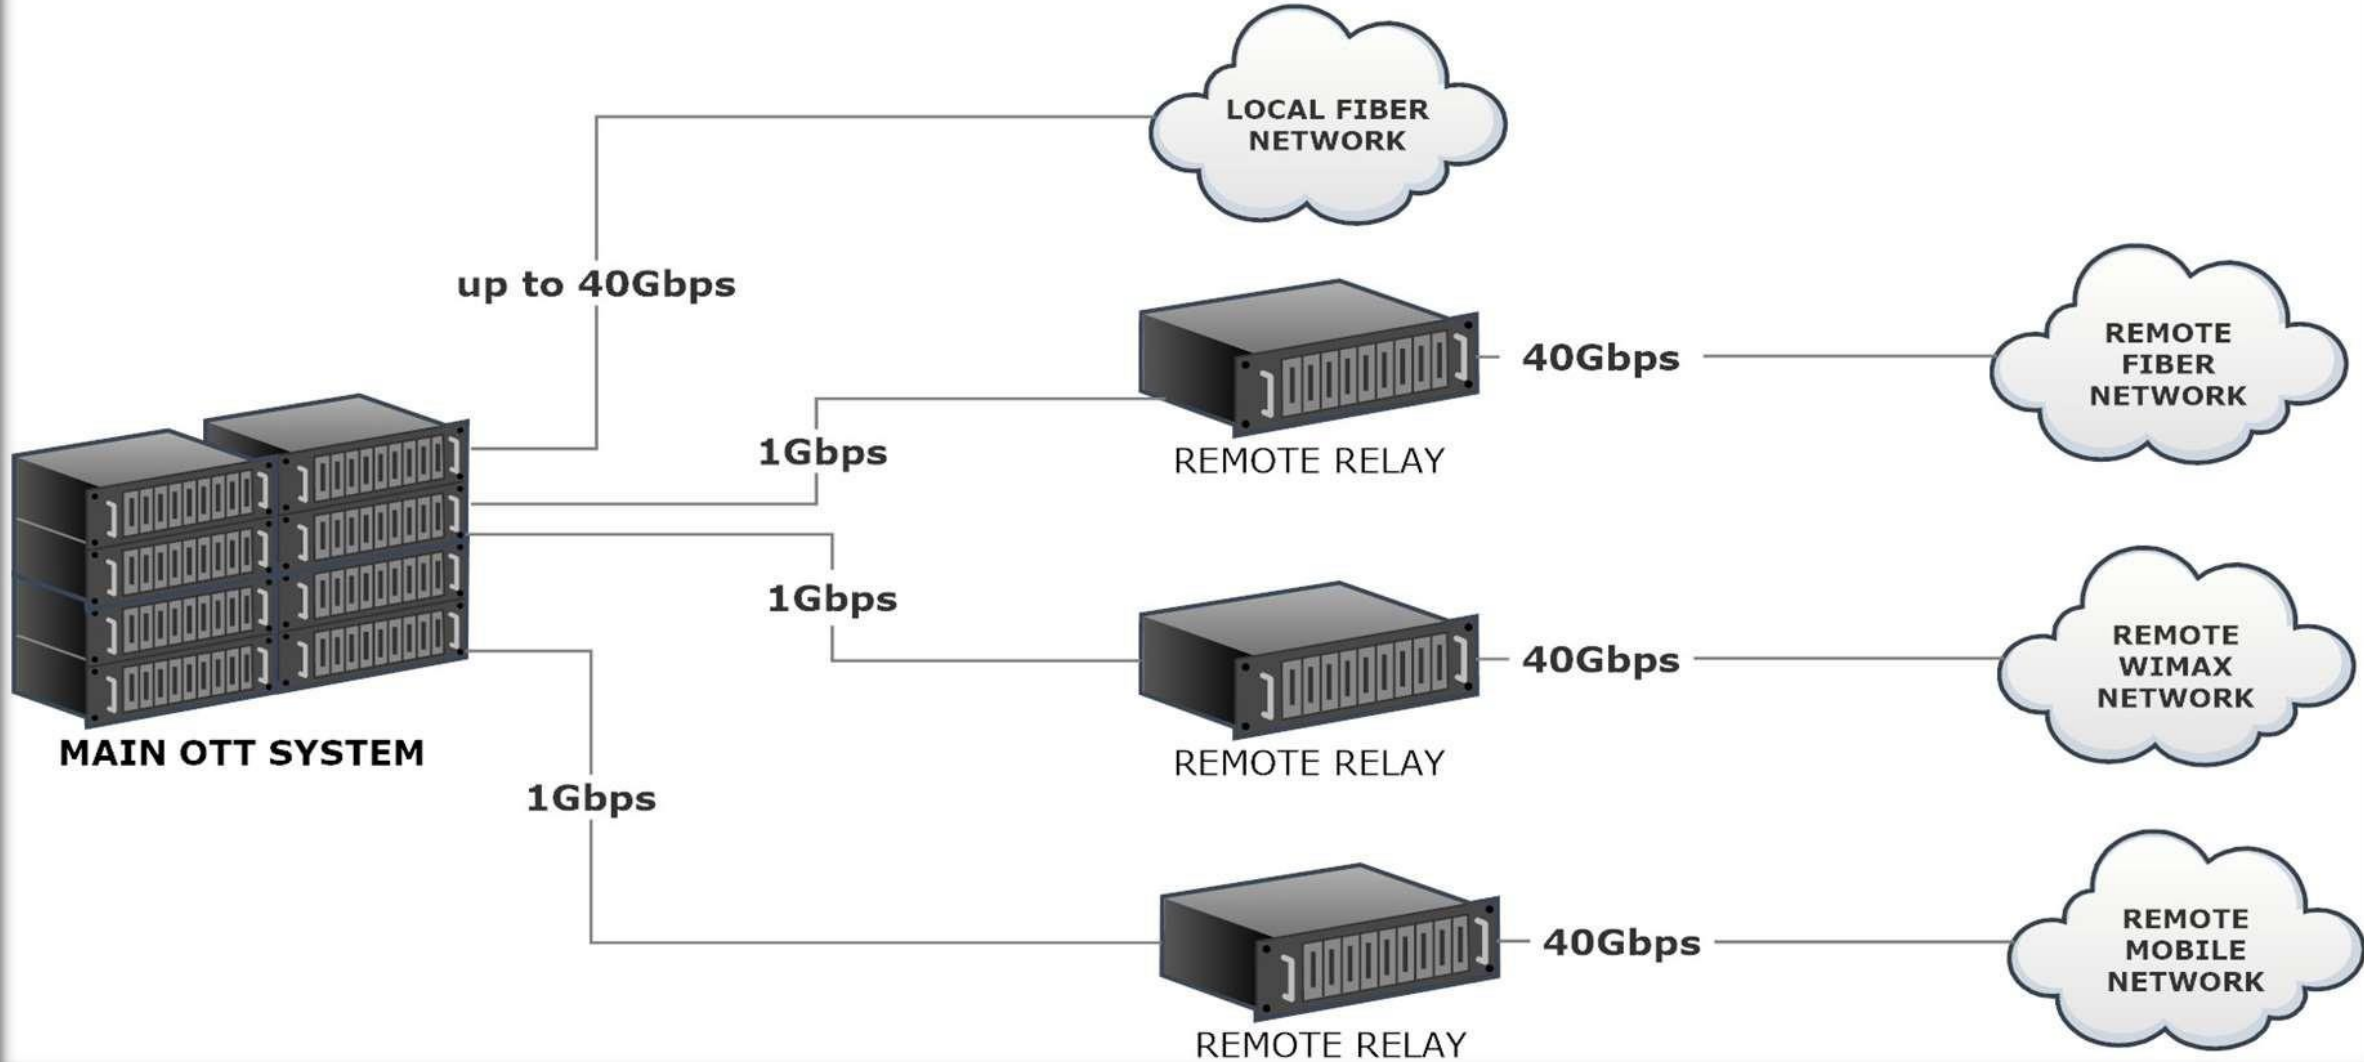

DETAILED OTT NETWORK DIAGRAM

OTT NETWORK DIAGRAM

KEY FEATURES

- LIVE TV
- TIME SHIFT
- CATCHUP TV
- VOD
- MOBILITY
- ADVERTISEMENT
- STATISTICS

LIVE TV BROADCAST

- UNLIMITED CHANNELS
- LOW BITRATE
- MULTI BITRATE
- FAST ZAPPING
- HEVC ENCODING
- CATCH-UP TV
- PVR FEATURES
- INTERACTIVITY
- UNLIMITED SUBSCRIBERS

Watching Time Map

SIMPLE & EASY CONNECTIVITY

- STB WIFI OR NETWORK CONNECTIVITY
- DIRECT STB HDMI CONNECTION TO TV
- MOBILE WIFI OR 3G/4G CONNECTIVITY
- MOBILE STREAMING OR MIRRORING TO TV
- TABLET WIFI OR 3G/4G CONNECTIVITY
- TABLET STREAMING OR MIRRORING TO TV