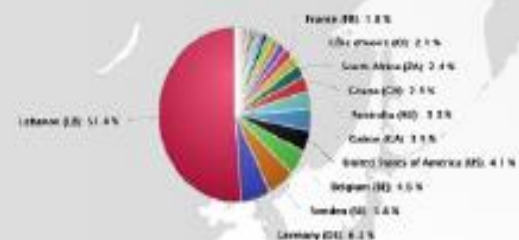

SATISTICS & CHANNEL RATING

- CHANNEL STATISTICS
- CHANNEL RATING
- ADDRESSABLE ADVERTISEMENT
- ADDRESSABLE NOTIFICATIONS
- APP COSTUMISATION

Top Watching Channels

Top Watching Countries

Sessions / Traffic per Durations