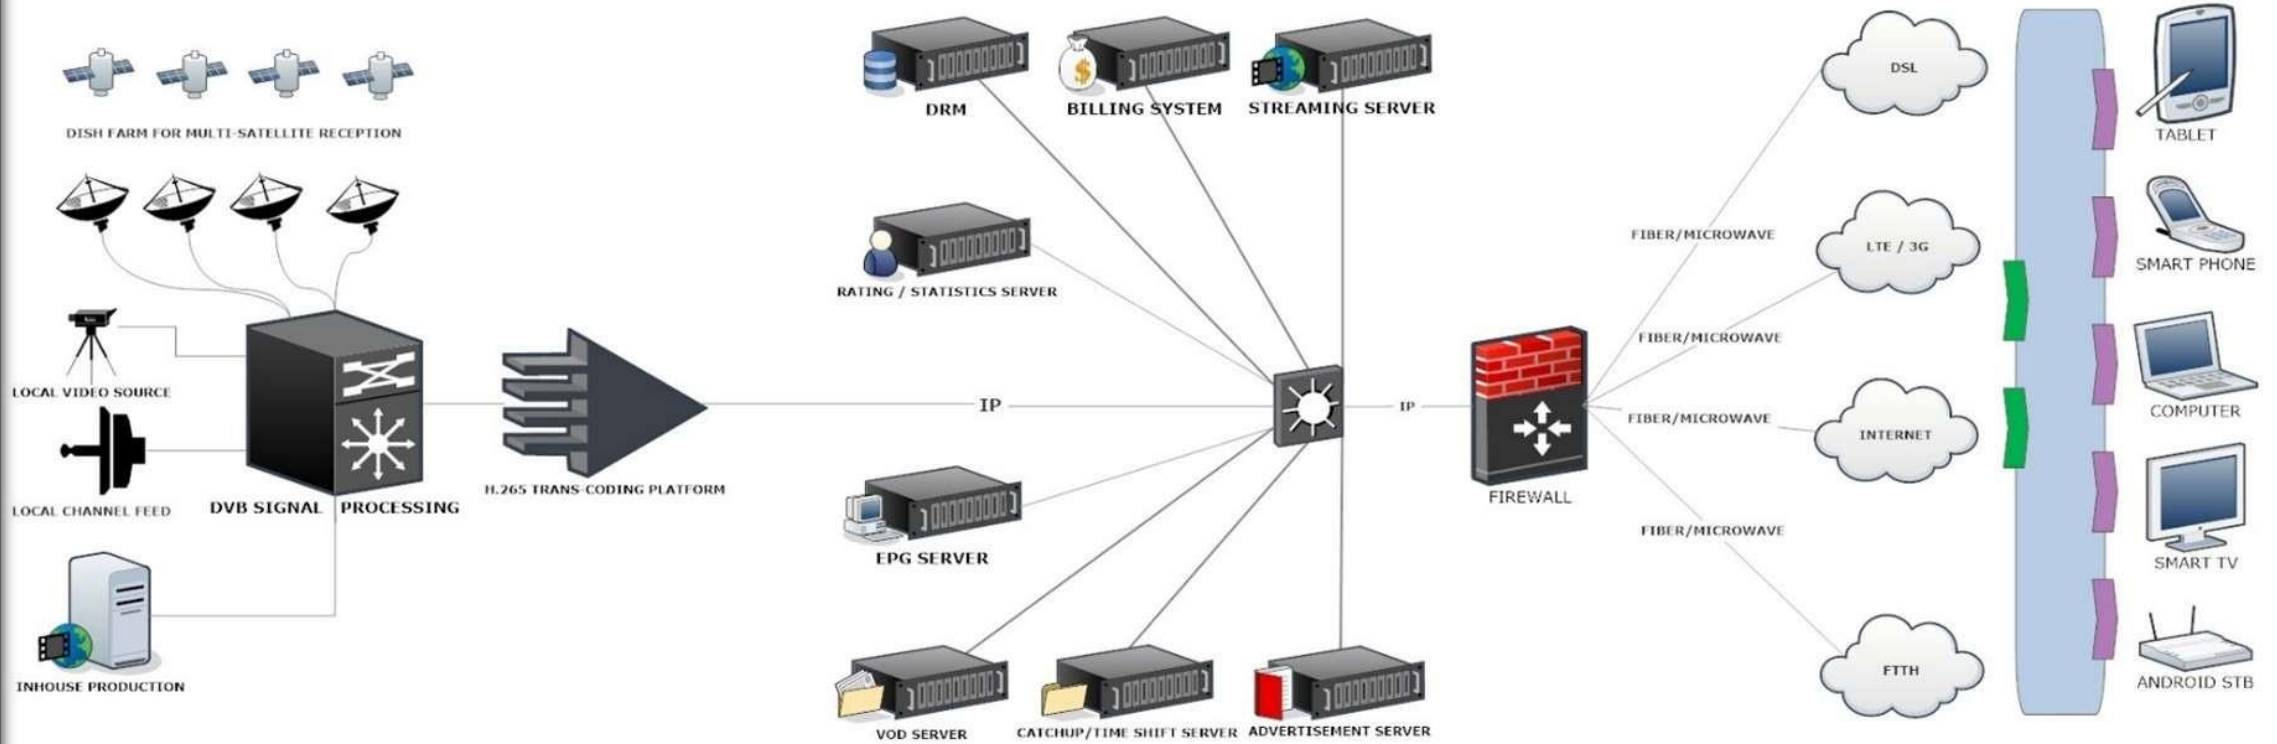

DETAILED OTT NETWORK DIAGRAM

IPTV Architecture

OTT NETWORK DIAGRAM

KEY FEATURES

- LIVE TV
- TIME SHIFT
- CATCHUP TV
- VOD
- MOBILITY
- ADVERTISEMENT
- STATISTICS

LIVE TV BROADCAST

- UNLIMITED CHANNELS
- LOW BITRATE
- MULTI BITRATE
- FAST ZAPPING
- HEVC ENCODING
- CATCH-UP TV
- PVR FEATURES
- INTERACTIVITY
- UNLIMITED SUBSCRIBERS

VIDEO ON DEMAND

- UNLIMITED MOVIES
- UNLIMITED SERIES
- UNLIMITED AUDIO CLIPS
- LOW BITRATE
- HIGH QUALITY UP TO 4K
- MULTI RESOLUTION
- MULTI LANGUAGE
- MULTI SUBTITLE

MOBILITY & TV ANYWHERE

- WATCH ON TV
- WATCH ON TABLET
- WATCH ON MOBILE PHONE
- STREAM TO MULTIPLE DEVICES
- MOBILITY OVER THE INTERNET
- MOBILITY OVER ANY ISP
- MOBILITY OVER WIFI
- MOBILITY OVER WIMAX
- MOBILITY OVER 3G/4G/LTE
- DISTRIBUTION OVER DSL
- DISTRIBUTION OVER FTTH

SATISTICS & CHANNEL RATING

- CHANNEL STATISTICS
- CHANNEL RATING
- ADDRESSABLE ADVERTISEMENT
- ADDRESSABLE NOTIFICATIONS
- APP COSTUMISATION

Top Watching Channels

Top Watching Countries

Sessions / Traffic per Durations

Watching Time Map

SIMPLE & EASY CONNECTIVITY

- STB WIFI OR NETWORK CONNECTIVITY
- DIRECT STB HDMI CONNECTION TO TV
- MOBILE WIFI OR 3G/4G CONNECTIVITY
- MOBILE STREAMING OR MIRRORING TO TV
- TABLET WIFI OR 3G/4G CONNECTIVITY
- TABLET STREAMING OR MIRRORING TO TV