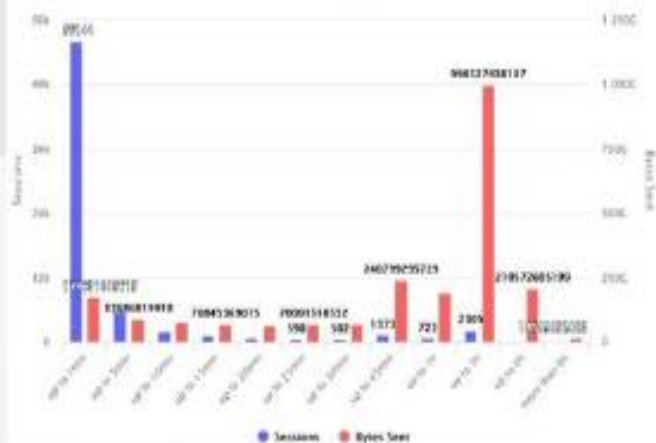

SATISTICS & CHANNEL RATING

- CHANNEL STATISTICS
- CHANNEL RATING
- ADDRESSABLE ADVERTISEMENT
- ADDRESSABLE NOTIFICATIONS
- APP COSTUMISATION

Top Watching Channels

Top Watching Countries

Sessions / Traffic per Durations

Watching Time Map

SIMPLE & EASY CONNECTIVITY

- STB WIFI OR NETWORK CONNECTIVITY
- DIRECT STB HDMI CONNECTION TO TV
- MOBILE WIFI OR 3G/4G CONNECTIVITY
- MOBILE STREAMING OR MIRRORING TO TV
- TABLET WIFI OR 3G/4G CONNECTIVITY
- TABLET STREAMING OR MIRRORING TO TV