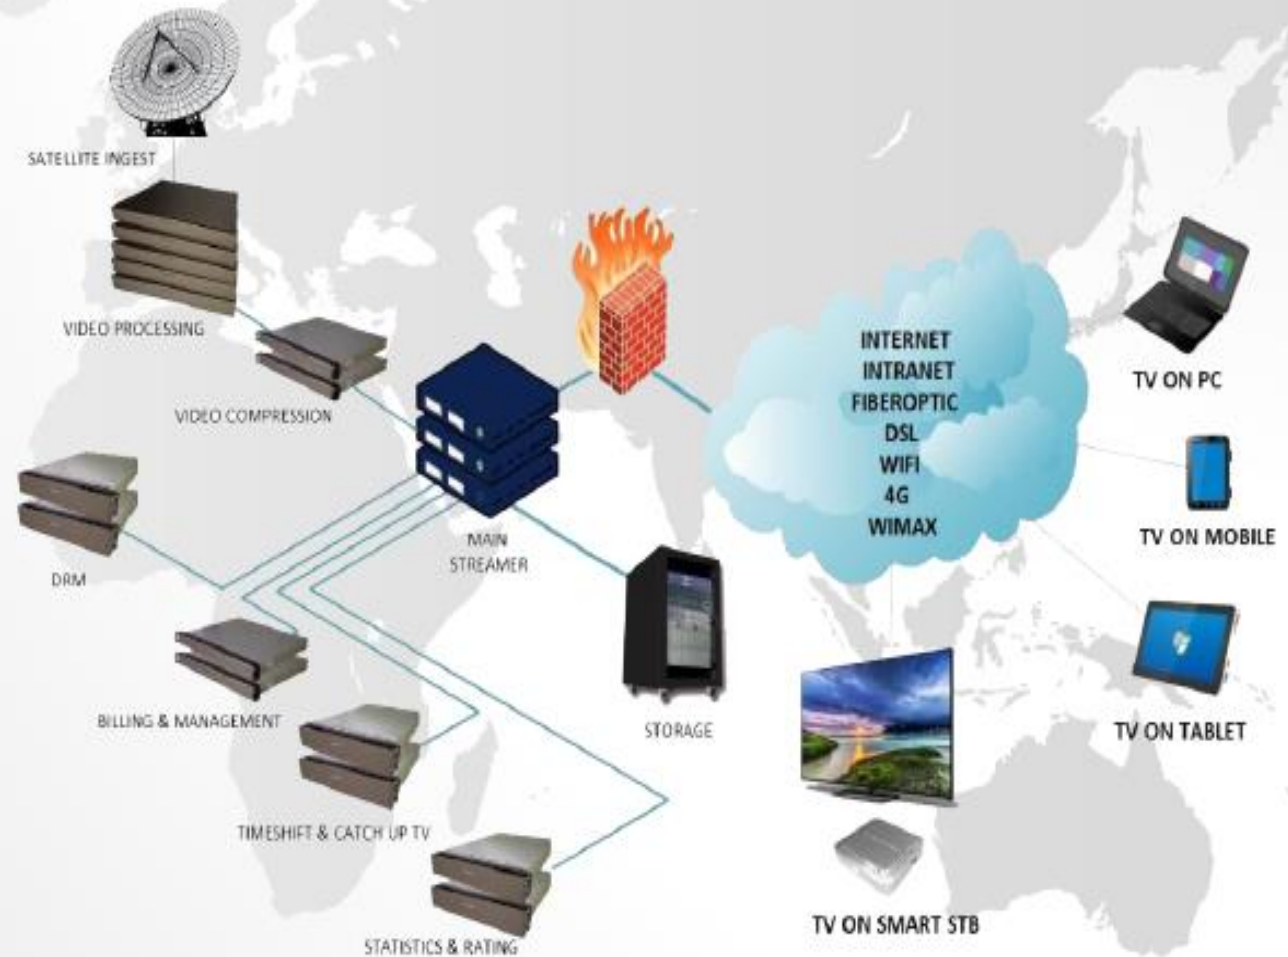

DETAILED OTT NETWORK DIAGRAM

IPTV Architecture

OTT NETWORK DIAGRAM

KEY FEATURES

- LIVE TV
- TIME SHIFT
- CATCHUP TV
- VOD
- MOBILITY
- ADVERTISEMENT
- STATISTICS

LIVE TV BROADCAST

- UNLIMITED CHANNELS
- LOW BITRATE
- MULTI BITRATE
- FAST ZAPPING
- HEVC ENCODING
- CATCH-UP TV
- PVR FEATURES
- INTERACTIVITY
- UNLIMITED SUBSCRIBERS

VIDEO ON DEMAND

- UNLIMITED MOVIES
- UNLIMITED SERIES
- UNLIMITED AUDIO CLIPS
- LOW BITRATE
- HIGH QUALITY UP TO 4K
- MULTI RESOLUTION
- MULTI LANGUAGE
- MULTI SUBTITLE

MOBILITY & TV ANYWHERE

- WATCH ON TV
- WATCH ON TABLET
- WATCH ON MOBILE PHONE
- STREAM TO MULTIPLE DEVICES
- MOBILITY OVER THE INTERNET
- MOBILITY OVER ANY ISP
- MOBILITY OVER WIFI
- MOBILITY OVER WIMAX
- MOBILITY OVER 3G/4G/LTE
- DISTRIBUTION OVER DSL
- DISTRIBUTION OVER FTTH