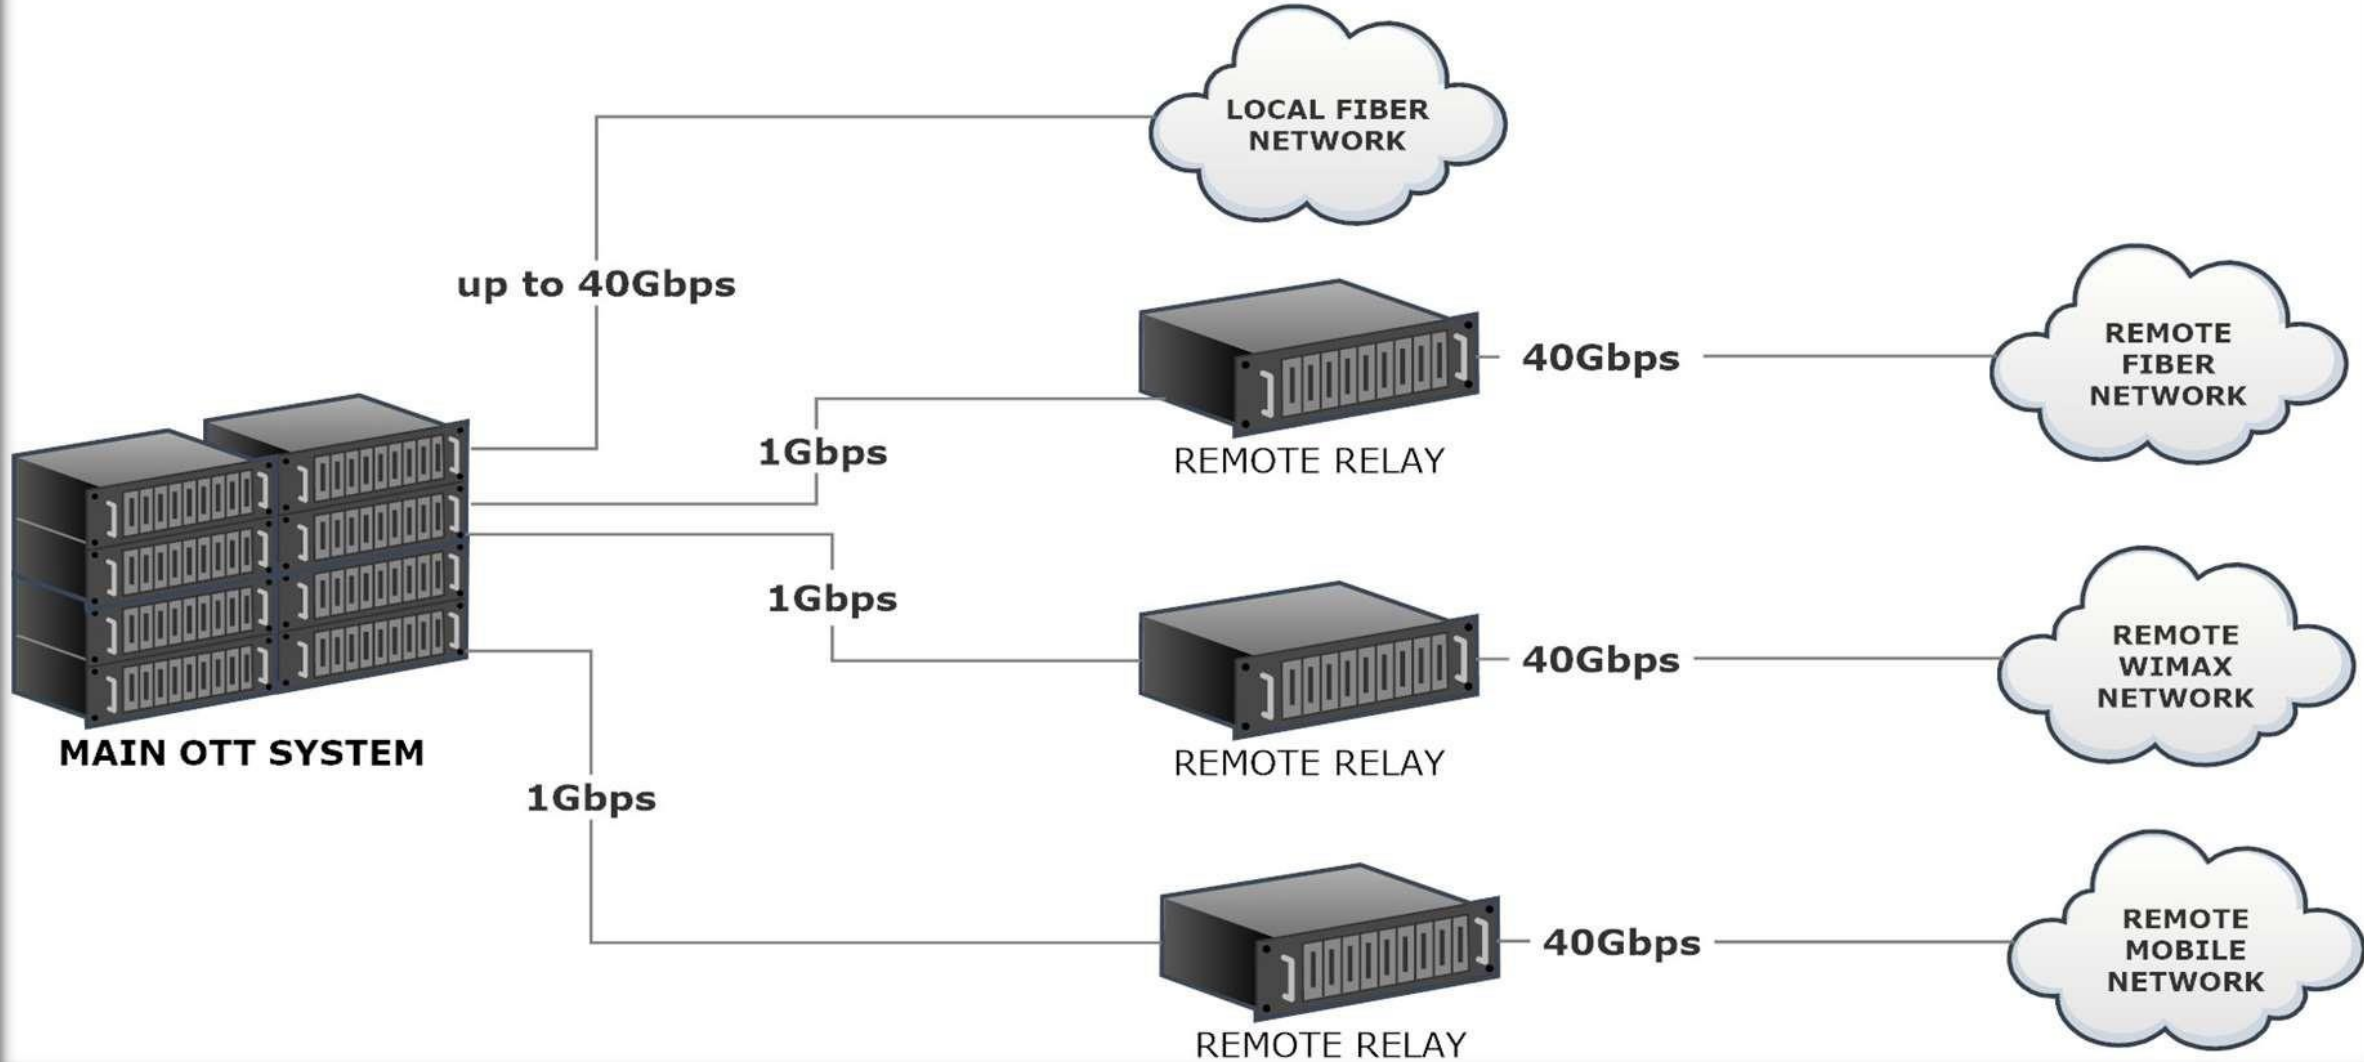

DETAILED OTT NETWORK DIAGRAM

IPTV Architecture

OTT NETWORK DIAGRAM

KEY FEATURES

- LIVE TV
- TIME SHIFT
- CATCHUP TV
- VOD
- MOBILITY
- ADVERTISEMENT
- STATISTICS

LIVE TV BROADCAST

- UNLIMITED CHANNELS
- LOW BITRATE
- MULTI BITRATE
- FAST ZAPPING
- HEVC ENCODING
- CATCH-UP TV
- PVR FEATURES
- INTERACTIVITY
- UNLIMITED SUBSCRIBERS

Watching Time Map

SIMPLE & EASY CONNECTIVITY

- STB WIFI OR NETWORK CONNECTIVITY
- DIRECT STB HDMI CONNECTION TO TV
- MOBILE WIFI OR 3G/4G CONNECTIVITY
- MOBILE STREAMING OR MIRRORING TO TV
- TABLET WIFI OR 3G/4G CONNECTIVITY
- TABLET STREAMING OR MIRRORING TO TV