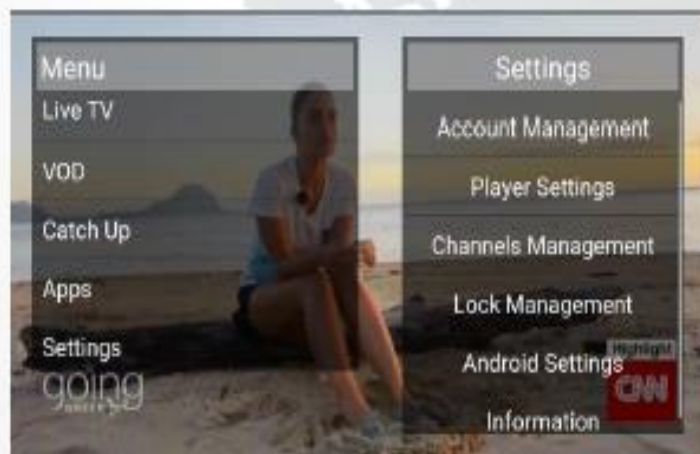

DETAILED OTT NETWORK DIAGRAM

IPTV Architecture

OTT NETWORK DIAGRAM

KEY FEATURES

- LIVE TV
- TIME SHIFT
- CATCHUP TV
- VOD
- MOBILITY
- ADVERTISEMENT
- STATISTICS

LIVE TV BROADCAST

- UNLIMITED CHANNELS
- LOW BITRATE
- MULTI BITRATE
- FAST ZAPPING
- HEVC ENCODING
- CATCH-UP TV
- PVR FEATURES
- INTERACTIVITY
- UNLIMITED SUBSCRIBERS

VIDEO ON DEMAND

- UNLIMITED MOVIES
- UNLIMITED SERIES
- UNLIMITED AUDIO CLIPS
- LOW BITRATE
- HIGH QUALITY UP TO 4K
- MULTI RESOLUTION
- MULTI LANGUAGE
- MULTI SUBTITLE

MOBILITY & TV ANYWHERE

- WATCH ON TV
- WATCH ON TABLET
- WATCH ON MOBILE PHONE
- STREAM TO MULTIPLE DEVICES
- MOBILITY OVER THE INTERNET
- MOBILITY OVER ANY ISP
- MOBILITY OVER WIFI
- MOBILITY OVER WIMAX
- MOBILITY OVER 3G/4G/LTE
- DISTRIBUTION OVER DSL
- DISTRIBUTION OVER FTTH

SATISTICS & CHANNEL RATING

- CHANNEL STATISTICS
- CHANNEL RATING
- ADDRESSABLE ADVERTISEMENT
- ADDRESSABLE NOTIFICATIONS
- APP COSTUMISATION

Top Watching Channels

Top Watching Countries

Sessions / Traffic per Durations

Watching Time Map

SIMPLE & EASY CONNECTIVITY

- STB WIFI OR NETWORK CONNECTIVITY
- DIRECT STB HDMI CONNECTION TO TV
- MOBILE WIFI OR 3G/4G CONNECTIVITY
- MOBILE STREAMING OR MIRRORING TO TV
- TABLET WIFI OR 3G/4G CONNECTIVITY
- TABLET STREAMING OR MIRRORING TO TV