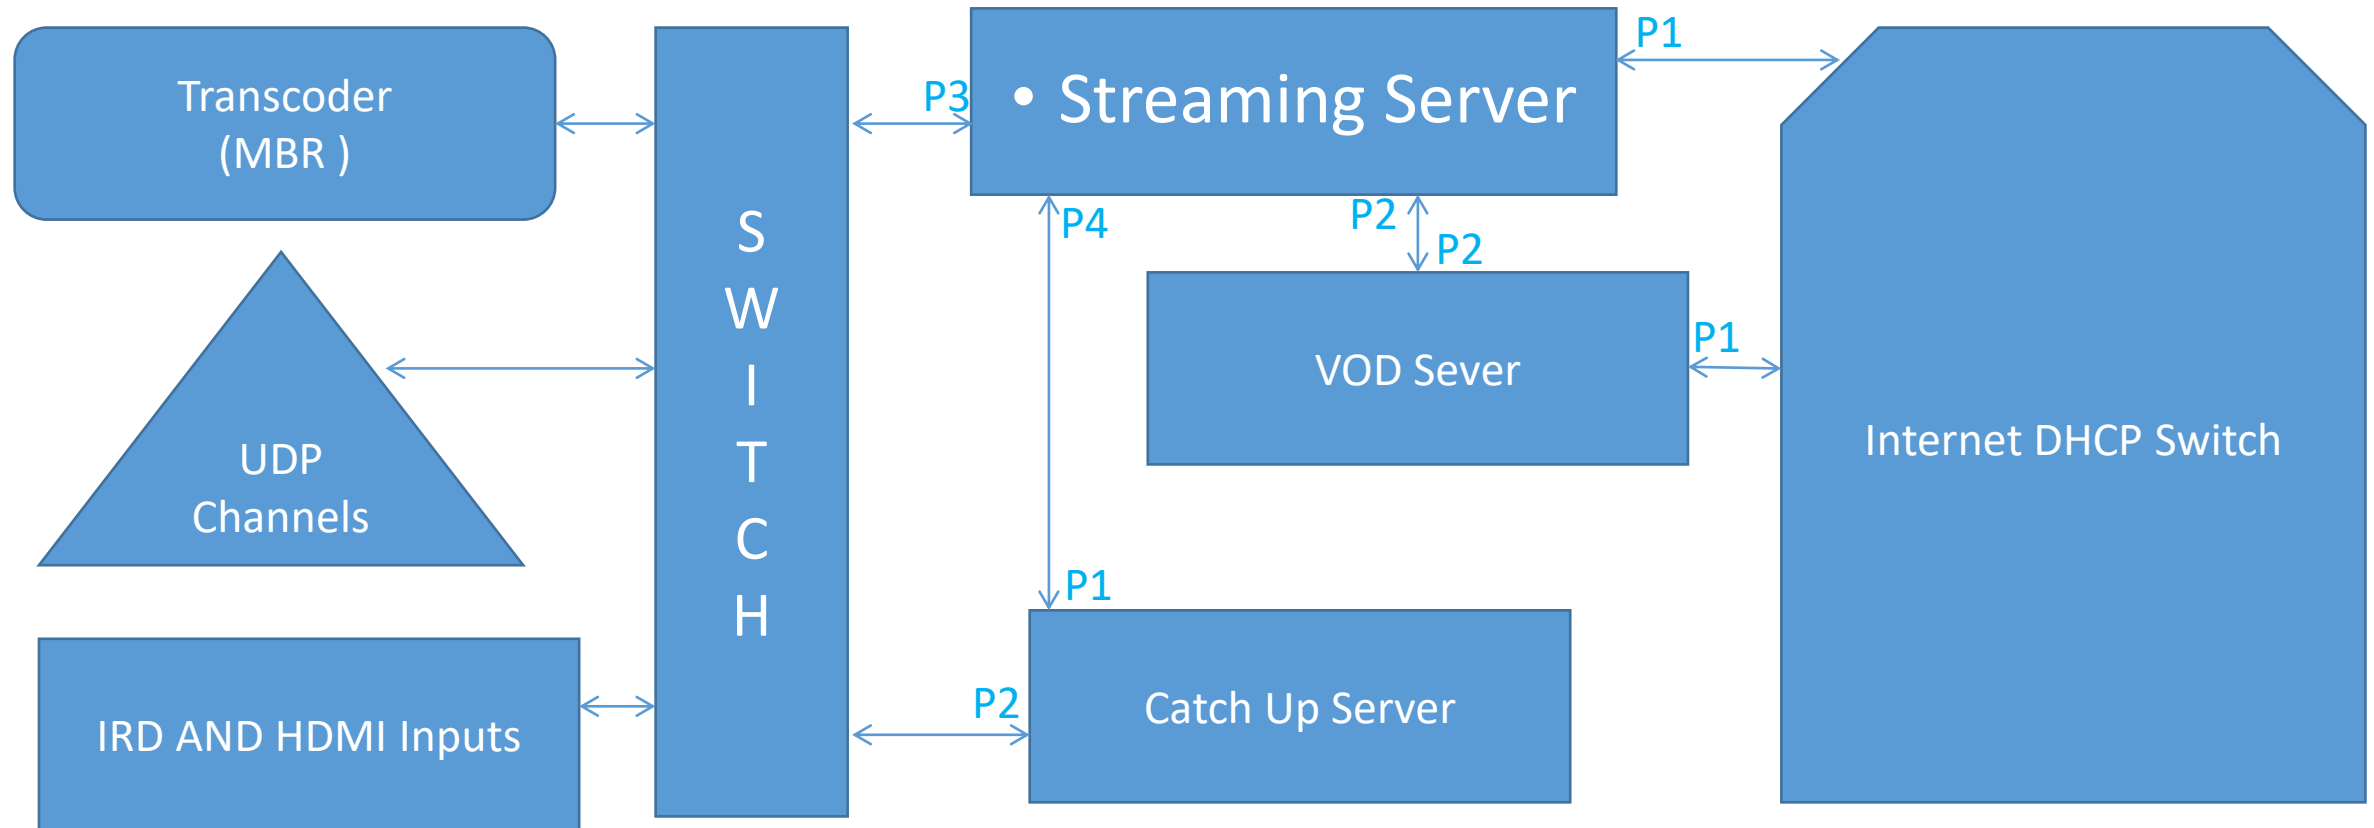

DETAILED OTT NETWORK DIAGRAM

IPTV Architecture

OTT NETWORK DIAGRAM

KEY FEATURES

- LIVE TV
- TIME SHIFT
- CATCHUP TV
- VOD
- MOBILITY
- ADVERTISEMENT
- STATISTICS

LIVE TV BROADCAST

- UNLIMITED CHANNELS
- LOW BITRATE
- MULTI BITRATE
- FAST ZAPPING
- HEVC ENCODING
- CATCH-UP TV
- PVR FEATURES
- INTERACTIVITY
- UNLIMITED SUBSCRIBERS

Watching Time Map

SIMPLE & EASY CONNECTIVITY

- STB WIFI OR NETWORK CONNECTIVITY
- DIRECT STB HDMI CONNECTION TO TV
- MOBILE WIFI OR 3G/4G CONNECTIVITY
- MOBILE STREAMING OR MIRRORING TO TV
- TABLET WIFI OR 3G/4G CONNECTIVITY
- TABLET STREAMING OR MIRRORING TO TV