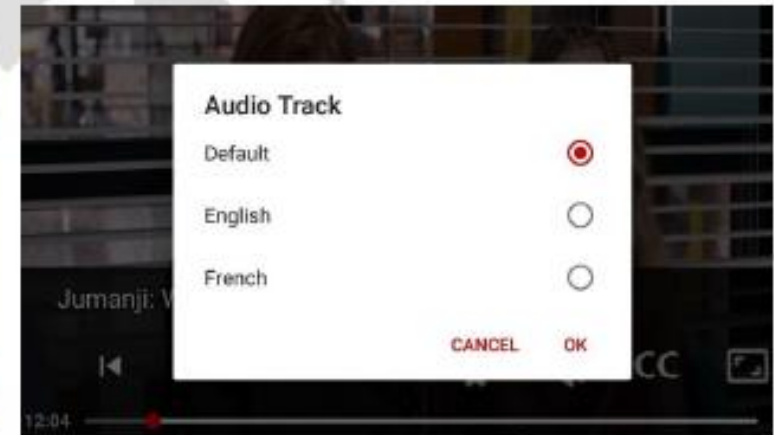

VIDEO ON DEMAND

- UNLIMITED MOVIES
- UNLIMITED SERIES
- UNLIMITED AUDIO CLIPS
- LOW BITRATE
- HIGH QUALITY UP TO 4K
- MULTI RESOLUTION
- MULTI LANGUAGE
- MULTI SUBTITLE