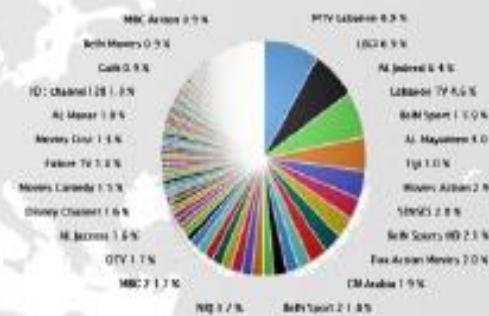

SATISTICS & CHANNEL RATING

- CHANNEL STATISTICS
- CHANNEL RATING
- ADDRESSABLE ADVERTISEMENT
- ADDRESSABLE NOTIFICATIONS
- APP COSTUMISATION

Top Watching Channels

Top Watching Countries

Sessions / Traffic per Durations