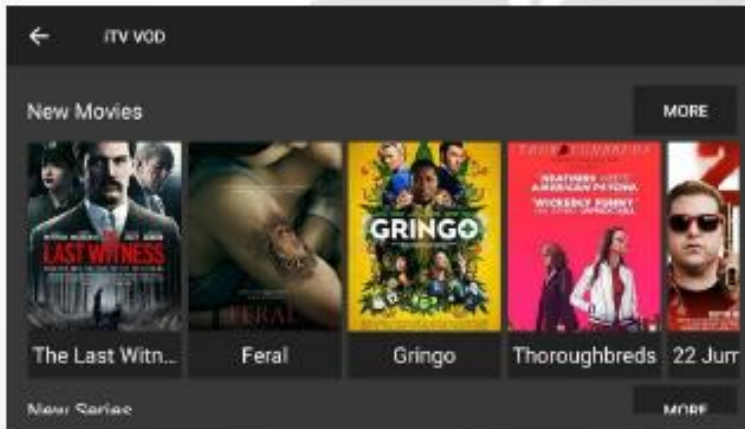

VIDEO ON DEMAND

- UNLIMITED MOVIES
- UNLIMITED SERIES
- UNLIMITED AUDIO CLIPS
- LOW BITRATE
- HIGH QUALITY UP TO 4K
- MULTI RESOLUTION
- MULTI LANGUAGE
- MULTI SUBTITLE