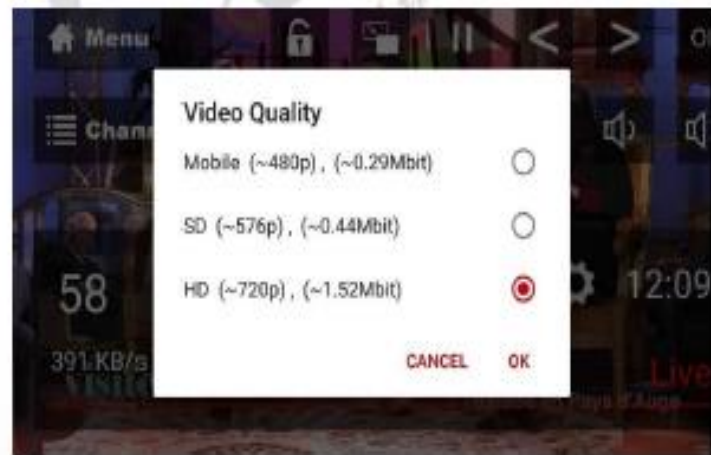

DETAILED OTT NETWORK DIAGRAM

IPTV Architecture

OTT NETWORK DIAGRAM

KEY FEATURES

- LIVE TV
- TIME SHIFT
- CATCHUP TV
- VOD
- MOBILITY
- ADVERTISEMENT
- STATISTICS

LIVE TV BROADCAST

- UNLIMITED CHANNELS
- LOW BITRATE
- MULTI BITRATE
- FAST ZAPPING
- HEVC ENCODING
- CATCH-UP TV
- PVR FEATURES
- INTERACTIVITY
- UNLIMITED SUBSCRIBERS