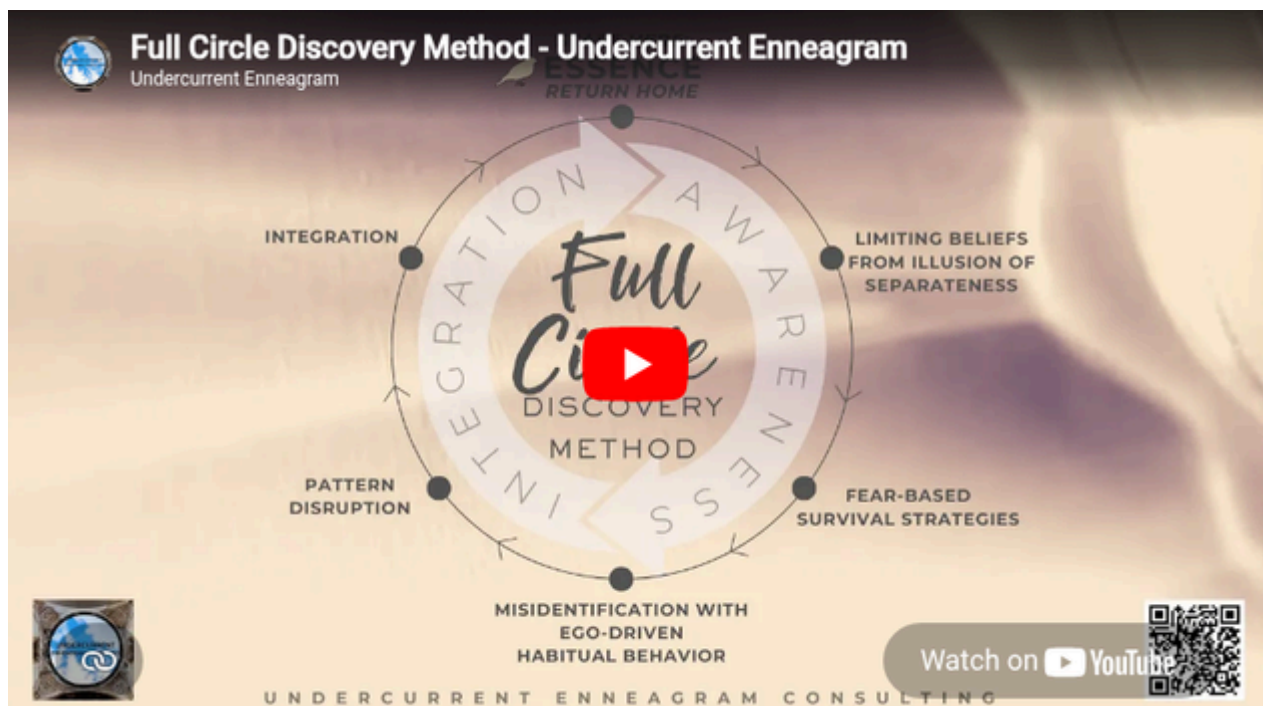

How it Works

Of all the tests you've taken, books you've read, programs you've tried, have there been any that have:

1. Explained *why* you are the way you are?
  - Not a description of *how* you behave (like personality tests), but a detailed explanation of what motivates **why** you show up in the world and navigate life in the very particular way you do?
2. Provided a personalized path - specifically for *you* - to sustainably live with freedom and ease as your whole, authentic, Essential Self?
3. Done **both**?

Unlike anything else, the Enneagram is a comprehensive system that explains the **why AND** shows you the very specific **how**! A personal map that orients you to where you're starting from (and why) **AND** guides you home to your essential nature.

Since the Enneagram's been around for a while (like, *thousands* of years!), you may be curious about what makes Undercurrent's unique approach so effective.

For starters, **this isn't about fixing yourself. It's about remembering who you are.**

You are *already* whole - always have been. And you're *already* equipped to continually remember, return, and abide in your essential wholeness.

Click below to learn more: