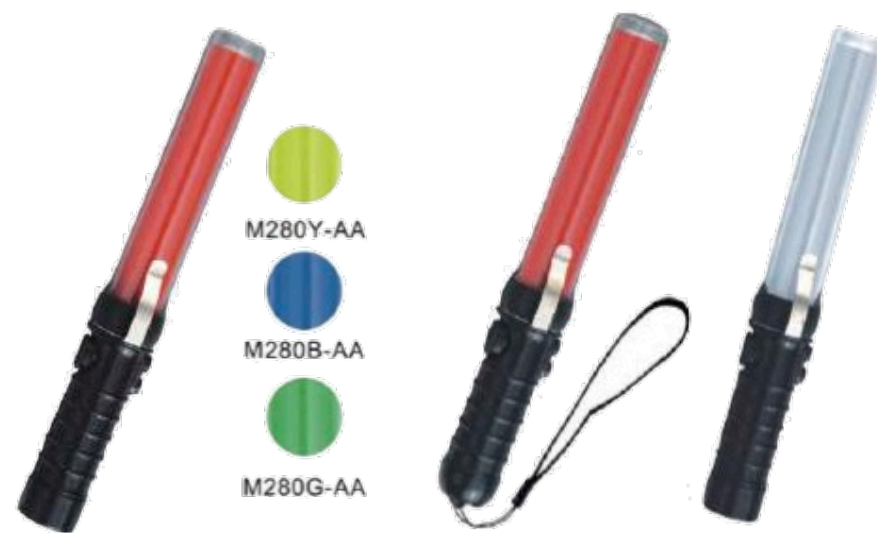

AR41044 Series

Item Code	Size	Colour	LED Number	Material	Function
AR41044-A	30cm x 4cm	R / G / B / Y	18 + 1 pieces	Without	Flash - Steady - Close
AR41044-B		R / G / B / Y		With	
AR41044-C		RG	9 Red + 10 Green	With	Red Flash - Red Steady - Green Steady - Close

www.arbarr.co.uk | enquiries@arbarr.co.uk | 028 7776 6611

MARSHALLING WANDS

AR41043 Series (1)

10 pieces LED's, flash - steady for SOS in poor light
Hard wearing silicone button
Magnetic bottom
Compact and foldable
Re-chargeable version available

Functions: Flash - Steady - White Light - Close