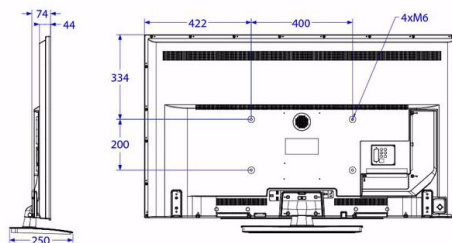

Accessories

- Included: Remote Control 22AV1407A/12, 2 x AAA Batteries, Warranty Leaflet, Legal and Safety brochure, Tabletop Stand
- Optional: Easy RC 22AV1601B/12, Setup RC 22AV9574A/12

Power

- Mains power: AC 220-240 V; 50-60 Hz
- Energy Label Class: A++
- EU Energy Label power: 60 W
- Annual energy consumption: 87 kW h
- Standby power consumption: <0.3 W

- Power Saving Features: Eco mode
- Ambient temperature: 5°C to 45°C

Dimensions

- Set dimensions (W x H x D): 1243 x 727 x 44/74 mm
- Set dimensions with stand (W x H x D): 1243 x 781 x 250 mm
- Product weight: 14.5 kg
- Product weight (+stand): 15.4 kg
- VESA wall mount compatible: 400 x 200 mm, M6