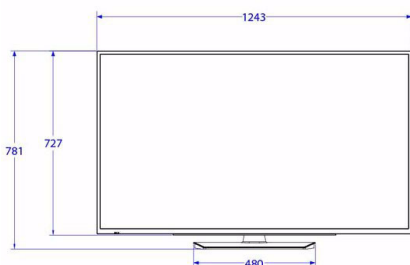

Specifications

Picture/Display

- Display: 4K Ultra HD LED
- Diagonal screen size: 55 inch / 139 cm
- Aspect ratio: 16:9
- Panel resolution: 3840 x 2160p
- Brightness: 350 cd/m²
- Contrast ratio (typical): 6000
- Viewing angle: 178° (H)/178° (V)
- Response time (typical): 8 ms

Supported Display Resolution

- HDMI: Up to 3840 x 2160p@60 Hz
- Tuner: T2 HEVC: up to 3840 x 2160@60 Hz, Others: up to 1920 x 1080p@60 Hz
- USB: HEVC: up to 3840 x 2160@60 Hz, Others: up to 1920 x 1080@60 Hz

- Power Saving Features: Eco mode
- Ambient temperature: 5°C to 45°C

Dimensions

- Set dimensions (W x H x D): 1243 x 727 x 44/74 mm
- Set dimensions with stand (W x H x D): 1243 x 781 x 250 mm
- Product weight: 14.5 kg
- Product weight (+stand): 15.4 kg
- VESA wall mount compatible: 400 x 200 mm, M6