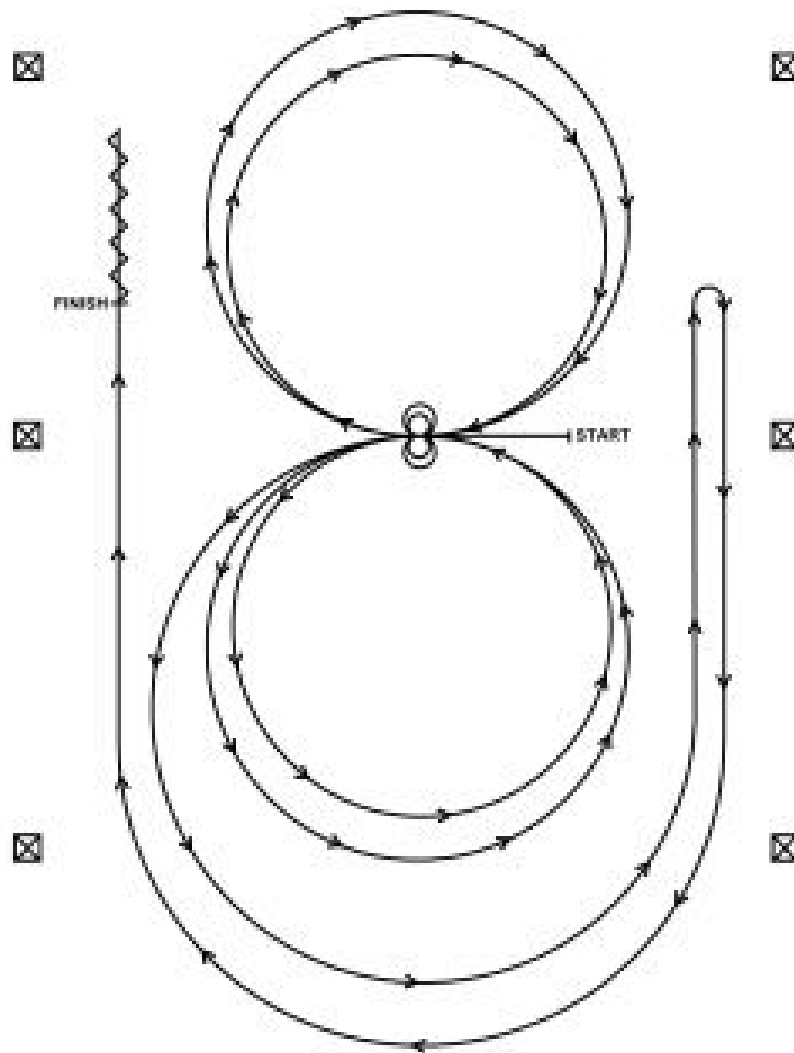

2021 Newell Labor Day Jr. Miss Pageant Horsemanship Pattern

Horses may walk or trot to the center of the arena. Horses must walk or stop prior to starting the pattern. Beginning at the center of the arena facing the left wall or fence.

1. Beginning on the left lead, complete two circles to the left. Stop at the center of the arena. Hesitate.
2. Complete two spins to the left. Hesitate.
3. Beginning on the right lead complete two circles to the right. Stop at the center of the arena. Hesitate.
4. Complete two spins to the right. Hesitate.
5. Beginning on the left lead, go around the end of the arena, run down the right side of the arena past center marker, stop and roll back right.
6. Continue around the end of the arena to run down the left side of the arena past the center marker. Stop. Back up. Hesitate to complete pattern.
7. Walk to the judges.