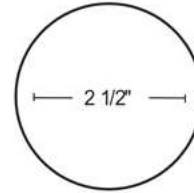

features

- Fiberglass ribs with molded nylon joints, hubs and end tips.
- Powder coated pole finishes.
- All rib, finial and hub colors coordinate with the finish color selected for the pole.
- Single sewn-in vent and storage ties are standard on most sizes. 13' Oct and 10' Sq come with Double sewn-in vents and storage ties.
- Custom top options include extra large vent, double vent, valance, alternating panels, trim, banding and logos.
- Standard tops are made of Sunbrella® marine grade, solution dyed acrylic. Tops are also available in Customer Owned Material (COM).

POLE DIAMETER

For freestanding use only