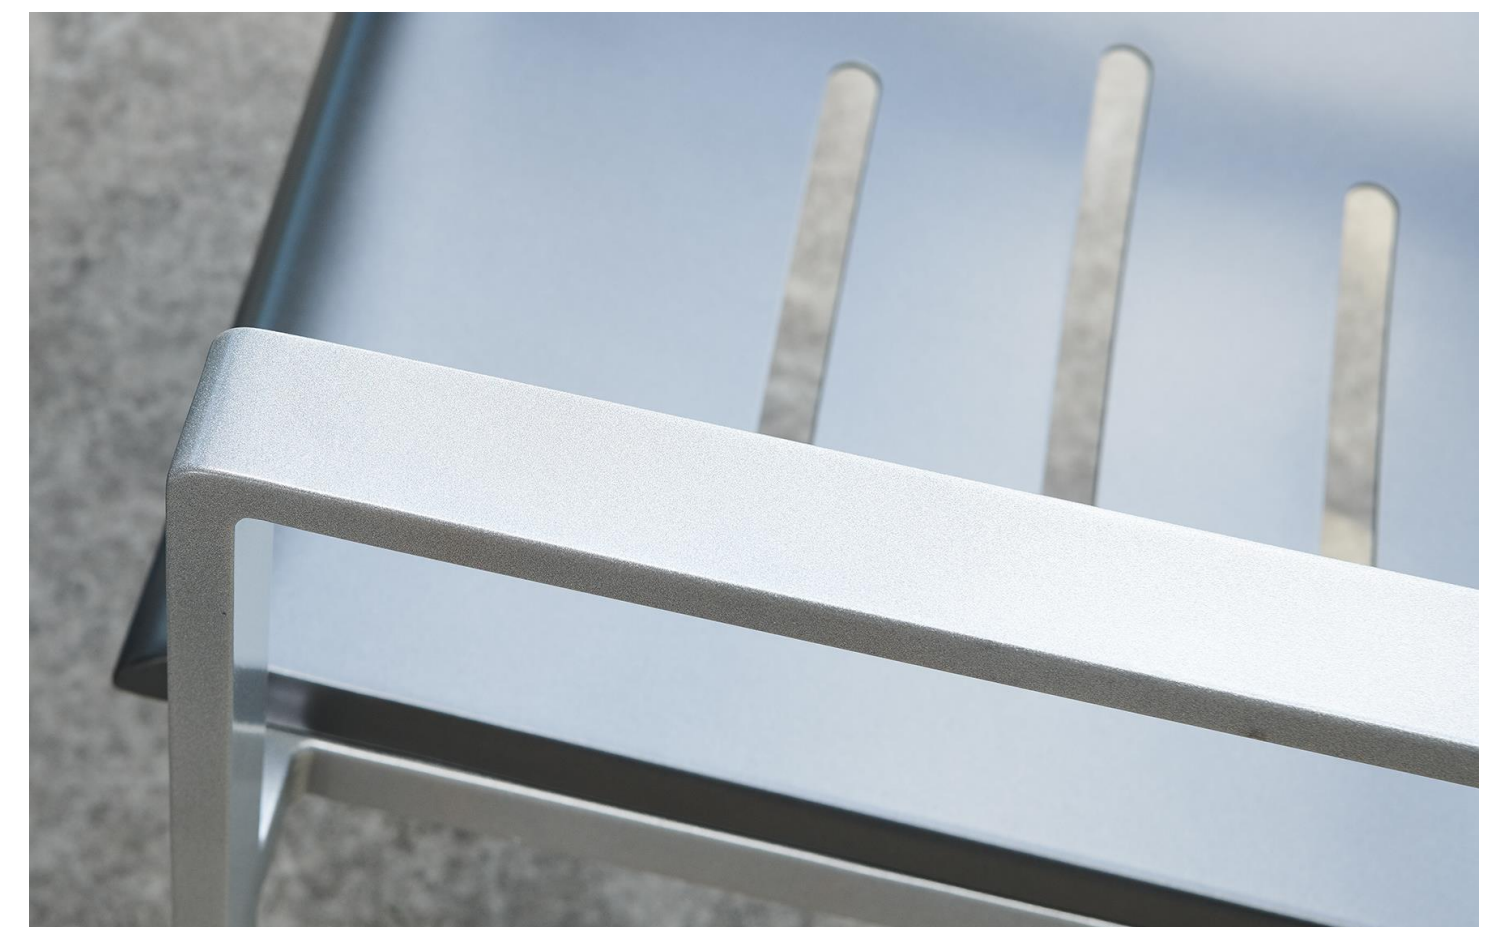

Bishop Alu Dining Chair

- Padded wicker seat or Alu metal seat
- Seats replaceable over time to protect investment
- Stacks up to 8

In Stock colors: