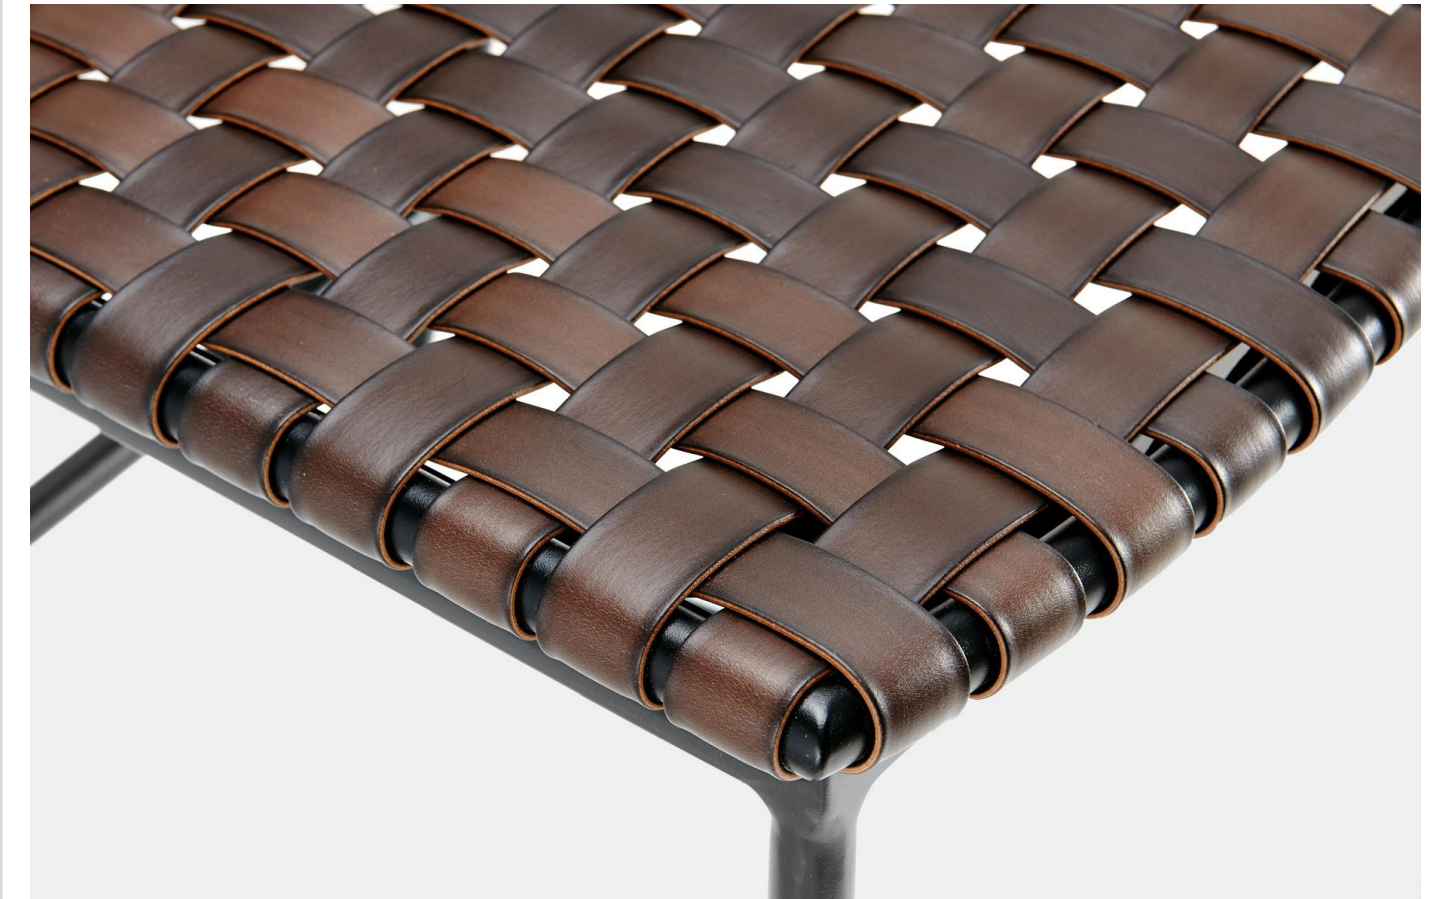

White Wicker

- Heavy Duty Structure, Great for Windy Sites
- Stacks up to 6
- Fine Micro Mesh for worry-free summer seating
- Mesh or Replaceable Reticulated Wicker seat

www.paulduancreations.com

Genoa Alu Side Chair and Bar Stool

www.paulduancreations.com

- Short arm for elbow support and ease of hospitality seating
- Ergonomic seat contours
- Stacks up to 8

Anticipated In Stock colors:

Bishop Alu Dining Chair

- Padded wicker seat or Alu metal seat
- Seats replaceable over time to protect investment
- Stacks up to 8

In Stock colors:

Amsterdam Faux Leather Bar Stool

In Stock colors:

- Indoor/Outdoor Use with Faux Leather straps
- Barrel arm shape for added comfort
- Purse hook

www.paulduancreations.com

Como Steel Mesh Dining Chair & Bar Stool

In Stock colors:

Silver Grey

PANTONE®
11-0601 TPX
Bright White

- Heavy duty steel tubes/construction
- Stacks up to 8 pcs
- Fine Micro Mesh for worry-free summer seating

www.paulduancreations.com
Crafted Minimalism