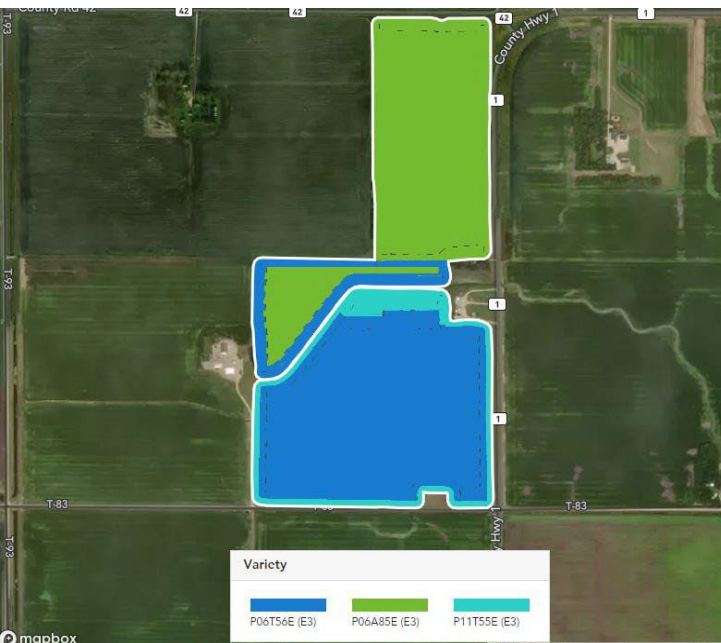

ALL ENLIST E3® SOYBEANS LOOK THE SAME EXCEPT AT HARVEST.

Want more than plot data? We have whole-field averages.

87

Acre

56

Bushels / Acre

P06A85E™

A-Series Enlist E3® Advantage

Grant County, Minnesota