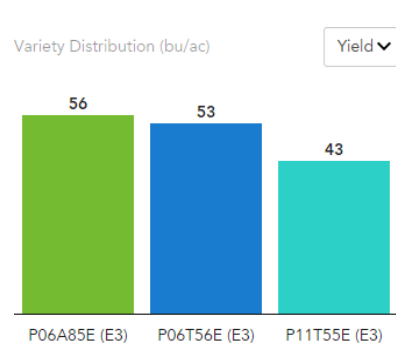

Harvest Summary

As Planted Summary

Moisture (%) **11.8%**

Planting Date (mm/dd/yy) **05/25/22**