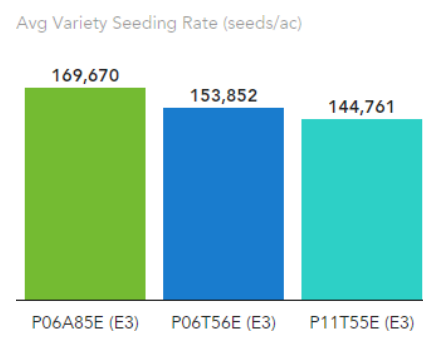

ALL ENLIST E3[®] SOYBEANS LOOK THE SAME EXCEPT AT HARVEST.

Want more than plot data? We have whole-field averages.

87

Acre

56

Bushels / Acre

P06A85E[™]

A-Series Enlist E3[®] Advantage

Grant County, Minnesota

Harvest Summary

As Planted Summary

Moisture (%) **11.8%**

Planting Date (mm/dd/yy) **05/25/22**

Drive confident decisions and profitability with your data

Granular.ag

Yield maps are post-calibrated, and reflect scaled harvest weights