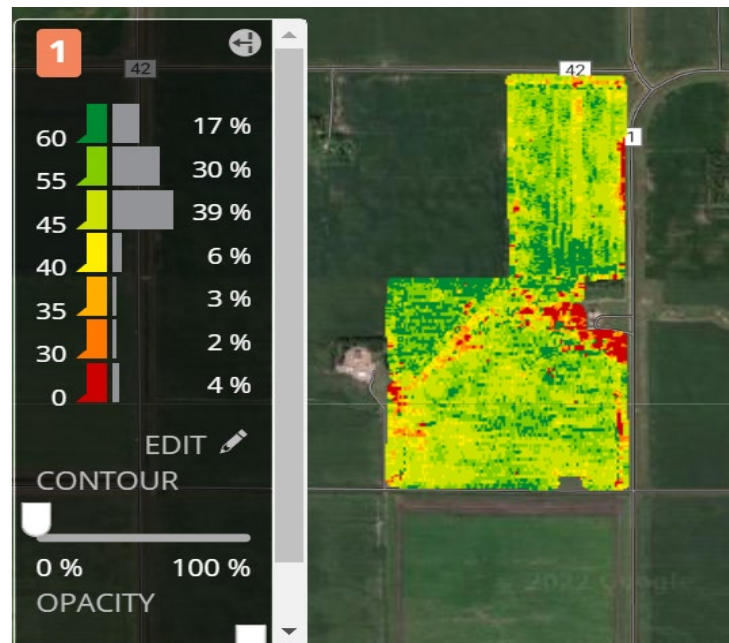

ALL ENLIST E3® SOYBEANS LOOK THE SAME EXCEPT AT HARVEST.

Want more than plot data? We have whole-field averages.

87

Acre

56

Bushels / Acre

P06A85E™

A-Series Enlist E3® Advantage

Grant County, Minnesota