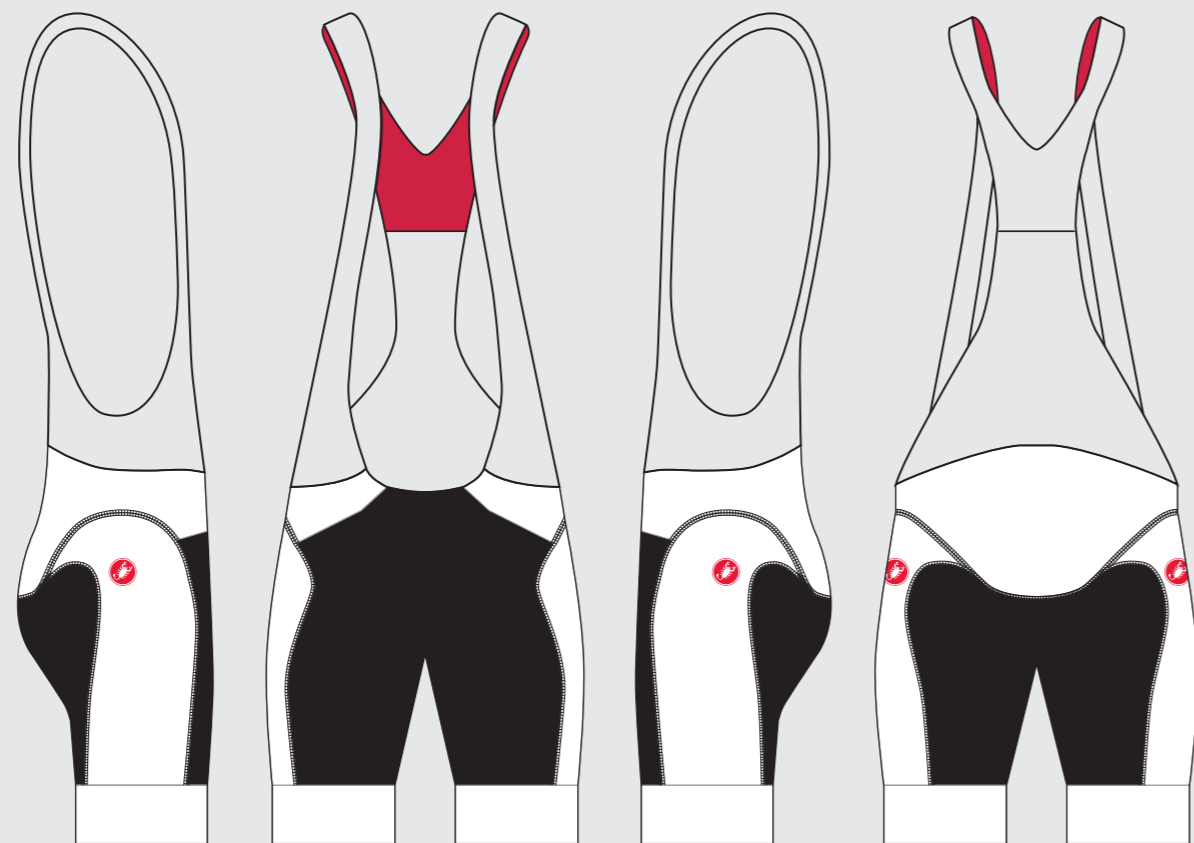

LINE ART PANTONE (PMS) COLORS

FLUO

FLATLOCK STITCHING COLOR

BLACK OR WHITE

GUSSET COLOR

DYED LYCRA STANDARD COLORS

NOTES

PLEASE ENTER ADDITIONAL DESIGN INFORMATION HERE IF NEEDED

AERO RACE BIBSHORT

INFERNO 2.0 BIBSHORT

INFERNO GUSSET IS ONLY AVAILABLE IN BLACK

TEAM BIBSHORT

POLICIES AND PROCEDURES

PRODUCTION STARTS ONLY AFTER ORDER, DEPOSIT, AND ART IS APPROVED.

ART PLACEMENT IS CONSIDERED TO BE APPROXIMATE IN POSITION AND SCALE. CASTELLI MAKES EVERY ATTEMPT TO MATCH THE LINE ART AS CLOSELY AS POSSIBLE TO THE FINISHED PRODUCT. DESIGN ELEMENTS THAT CROSS SEAM LINES CANNOT BE GUARANTEED TO LINE UP ON THE FINISHED PRODUCT.