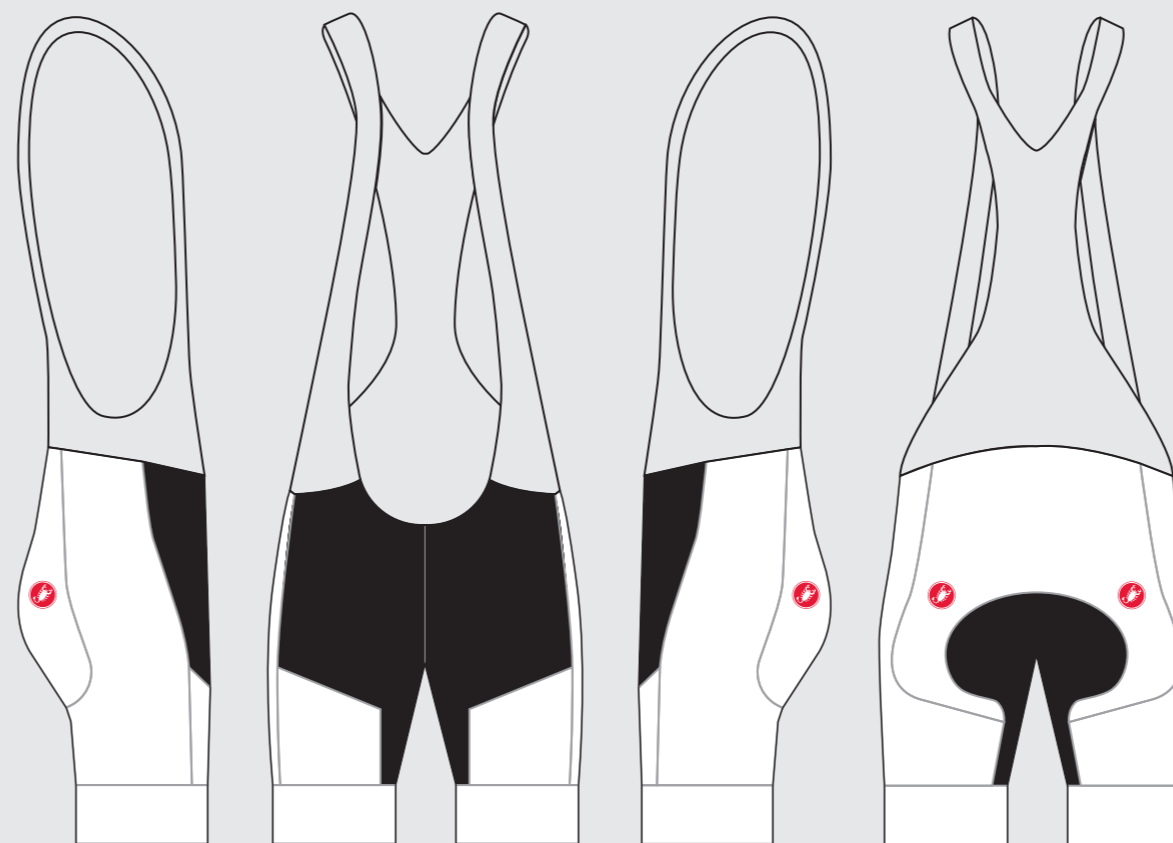

LINE ART PANTONE (PMS) COLORS

FLUO

FLATLOCK STITCHING COLOR

BLACK OR WHITE

GUSSET COLOR

DYED LYCRA STANDARD COLORS

NOTES

PLEASE ENTER ADDITIONAL DESIGN INFORMATION HERE IF NEEDED

AERO RACE BIBSHORT

INFERNO 2.0 BIBSHORT

INFERNO GUSSET IS ONLY AVAILABLE IN BLACK

TEAM BIBSHORT

POLICIES AND PROCEDURES

PRODUCTION STARTS ONLY AFTER ORDER, DEPOSIT, AND ART IS APPROVED.

ART PLACEMENT IS CONSIDERED TO BE APPROXIMATE IN POSITION AND SCALE. CASTELLI MAKES EVERY ATTEMPT TO MATCH THE LINE ART AS CLOSELY AS POSSIBLE TO THE FINISHED PRODUCT. DESIGN ELEMENTS THAT CROSS SEAM LINES CANNOT BE GUARANTEED TO LINE UP ON THE FINISHED PRODUCT.