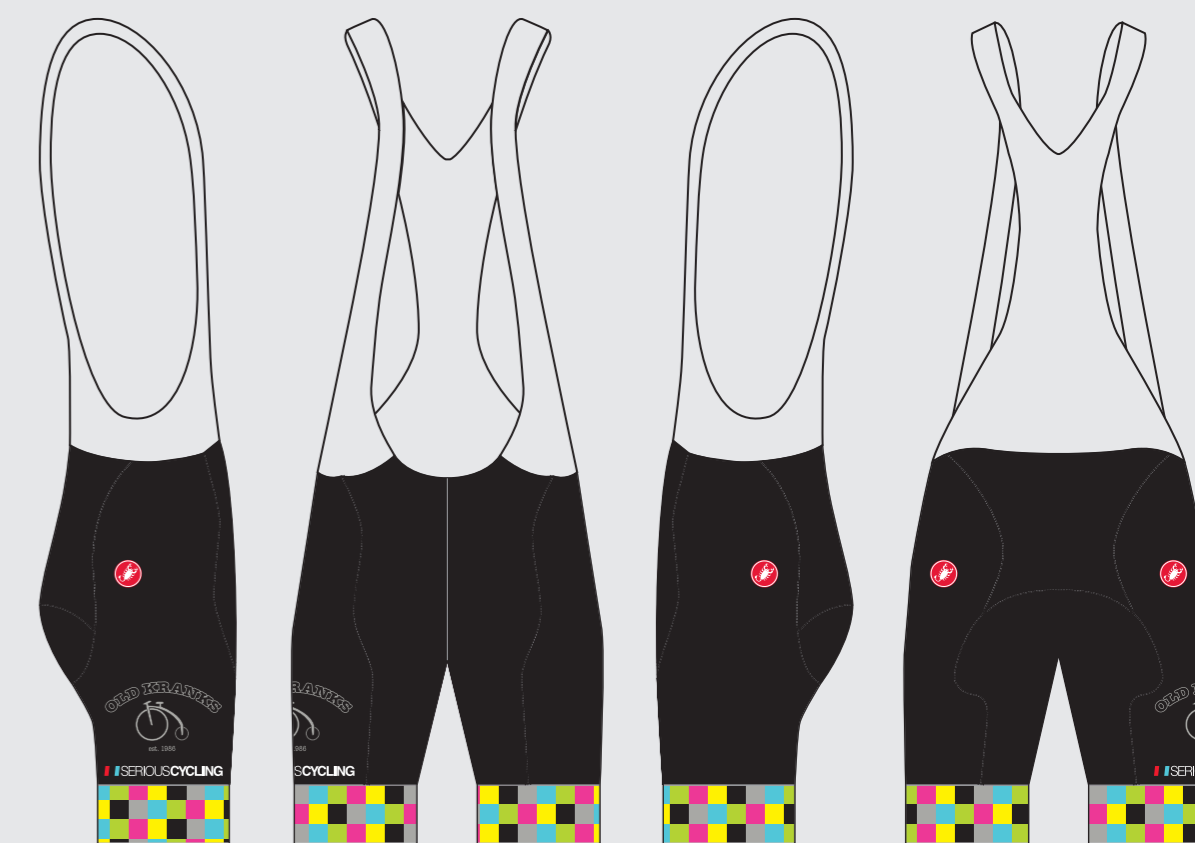

LINE ART PANTONE (PMS) COLORS

FLUO

FLATLOCK STITCHING COLOR

BLACK OR WHITE

GUSSET COLOR

DYED LYCRA STANDARD COLORS

NOTES

PLEASE ENTER ADDITIONAL DESIGN INFORMATION HERE IF NEEDED

AERO RACE BIBSHORT

INFERNO 2.0 BIBSHORT

INFERNO GUSSET IS ONLY AVAILABLE IN BLACK

TEAM BIBSHORT

POLICIES AND PROCEDURES

PRODUCTION STARTS ONLY AFTER ORDER, DEPOSIT, AND ART IS APPROVED.

ART PLACEMENT IS CONSIDERED TO BE APPROXIMATE IN POSITION AND SCALE. CASTELLI MAKES EVERY ATTEMPT TO MATCH THE LINE ART AS CLOSELY AS POSSIBLE TO THE FINISHED PRODUCT. DESIGN ELEMENTS THAT CROSS SEAM LINES CANNOT BE GUARANTEED TO LINE UP ON THE FINISHED PRODUCT.