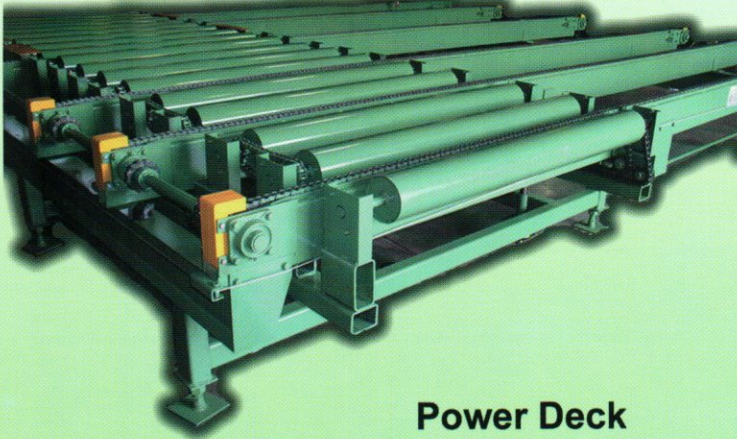

MATERIAL HANDLING

Material Handling Equipment - Monet Desauw manufactures a variety of equipment to improve productivity. Some of the most popular items are the Power Deck, Side Eject Table, Lumber Carts, and Finish Rollers.

Side Eject Table

Power Deck

Increase Saw Output 50% - Eliminate "Bottlenecks"

Lumber

Heavy-Duty Construction with 8" Casters

Rollers

5" dia. x 14' Powered & Non-Powered Rollers Available.

Made in Mid-Missouri