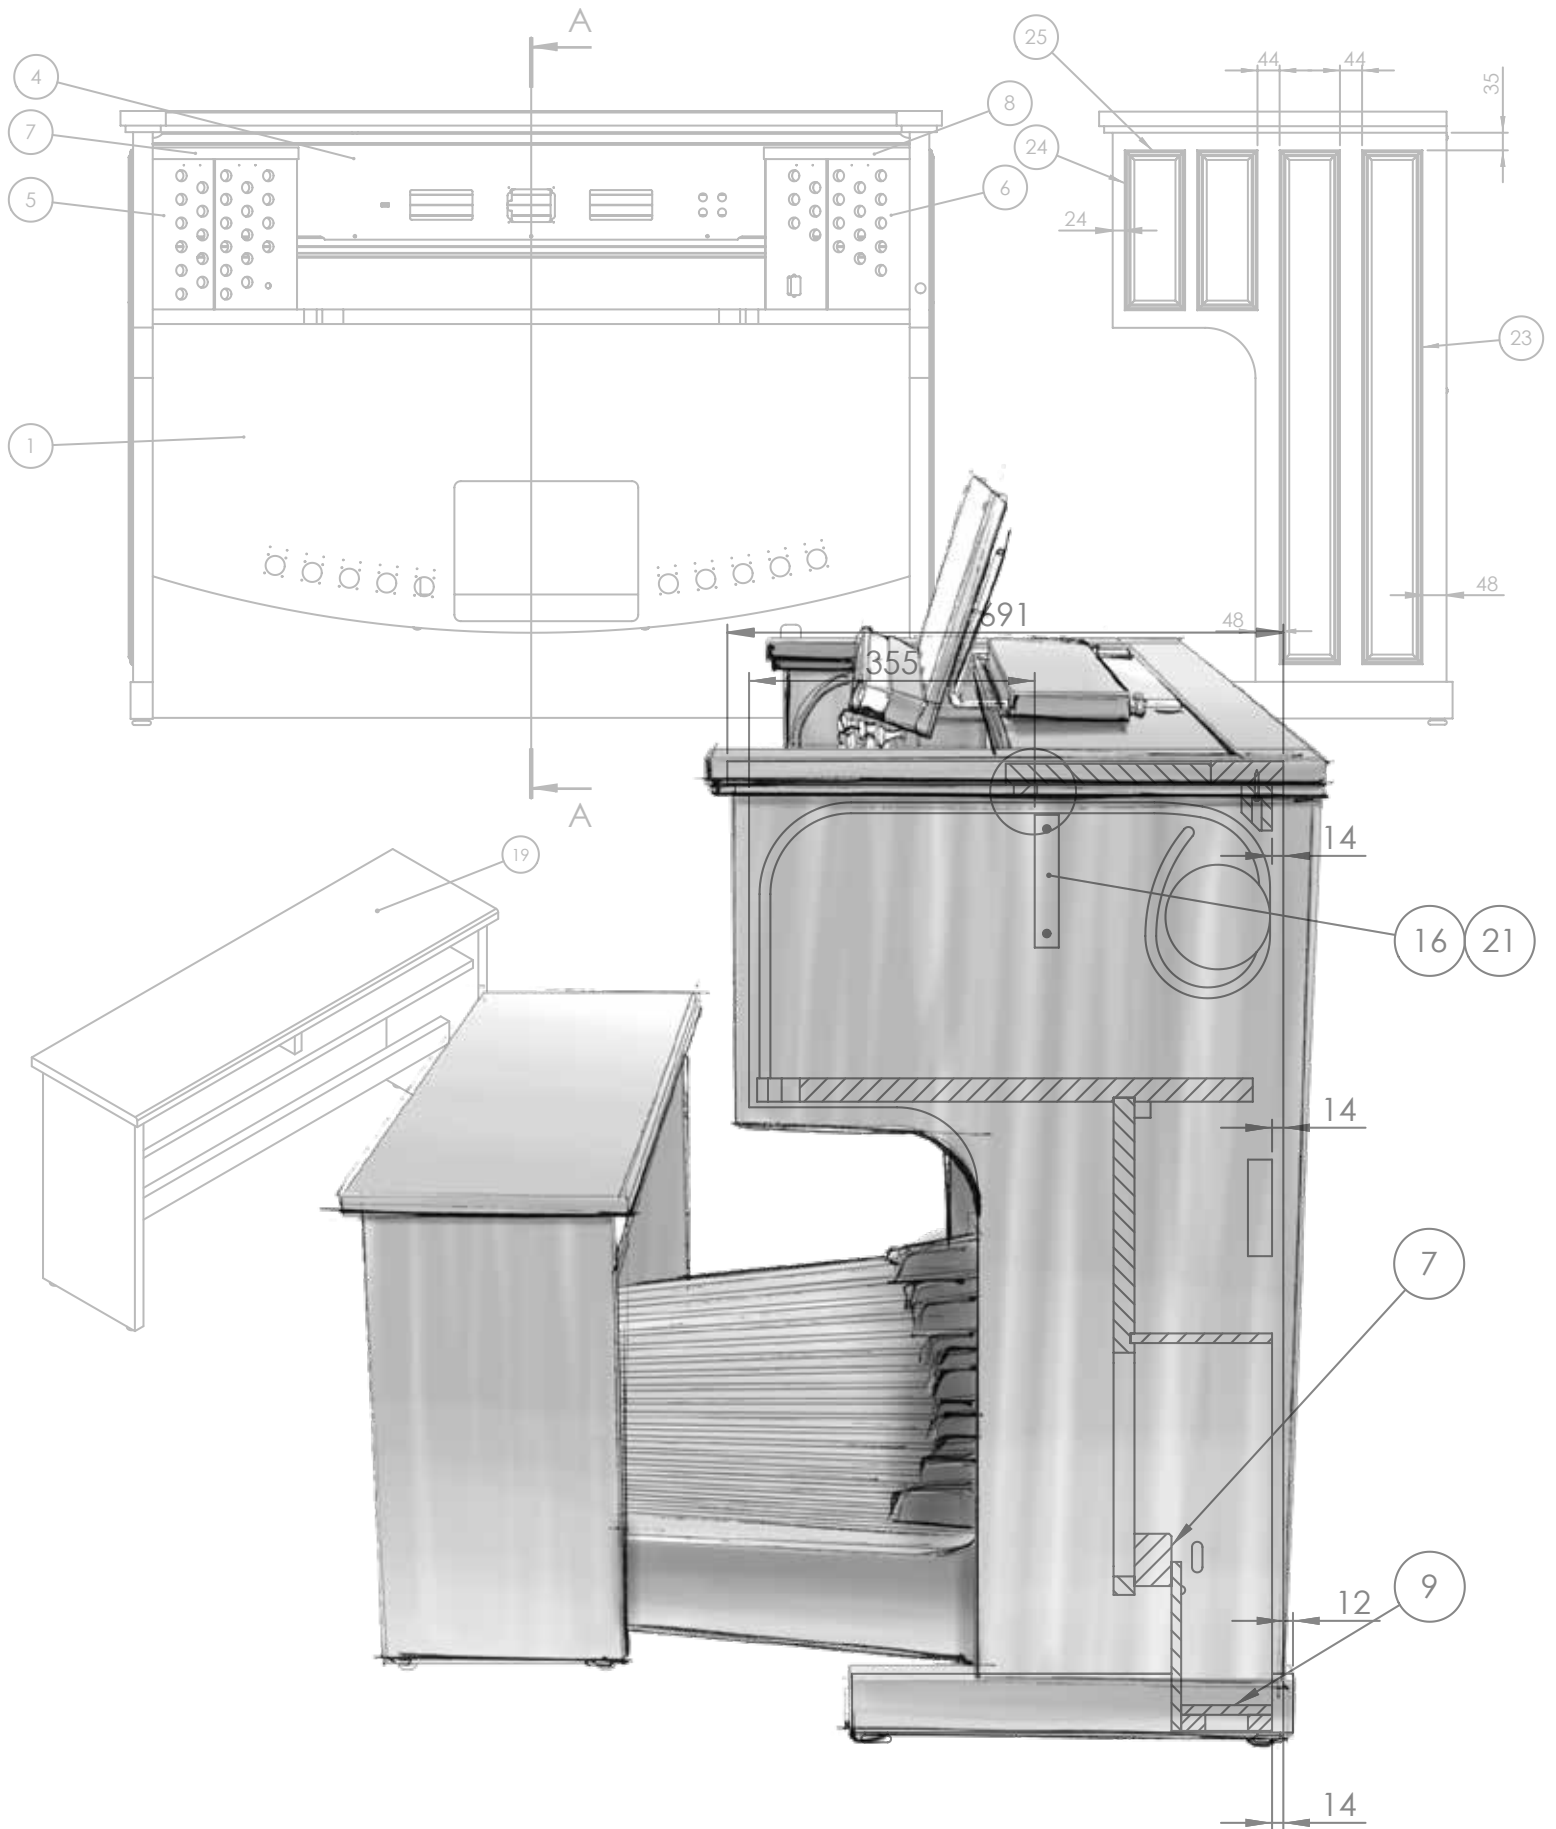

RODGERS INSTRUMENTS US LLC

6497 NE Croeni Ave, Hillsboro, Oregon 97124
PHONE 503.648.4181 WEB rodgersinstruments.com

A MEMBER OF THE
Global Organ Group