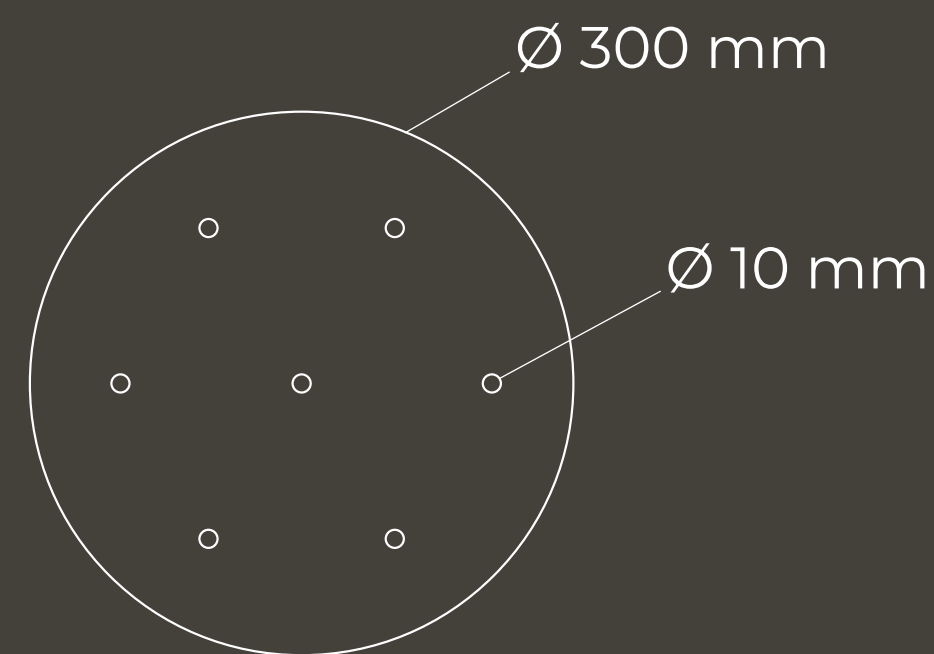

Material:
Concrete

Light source:
LED bulb MR16 GU10
6W 400 lm 120V
3000K warm light

Weight:
.8 kilos

Cable length:
200 cm

Finishes:

Primitivo

lill *Pendant light*

Multiple pendant light

20 mm 

Material:
Concrete

Light source:
LED bulb MR16 GU10
6W 400 lm 120V
3000K warm light

Weight:
.8 kilos each piece

Cable length:
200 cm

Finishes:

Primitivo

iii Multiple pendant light