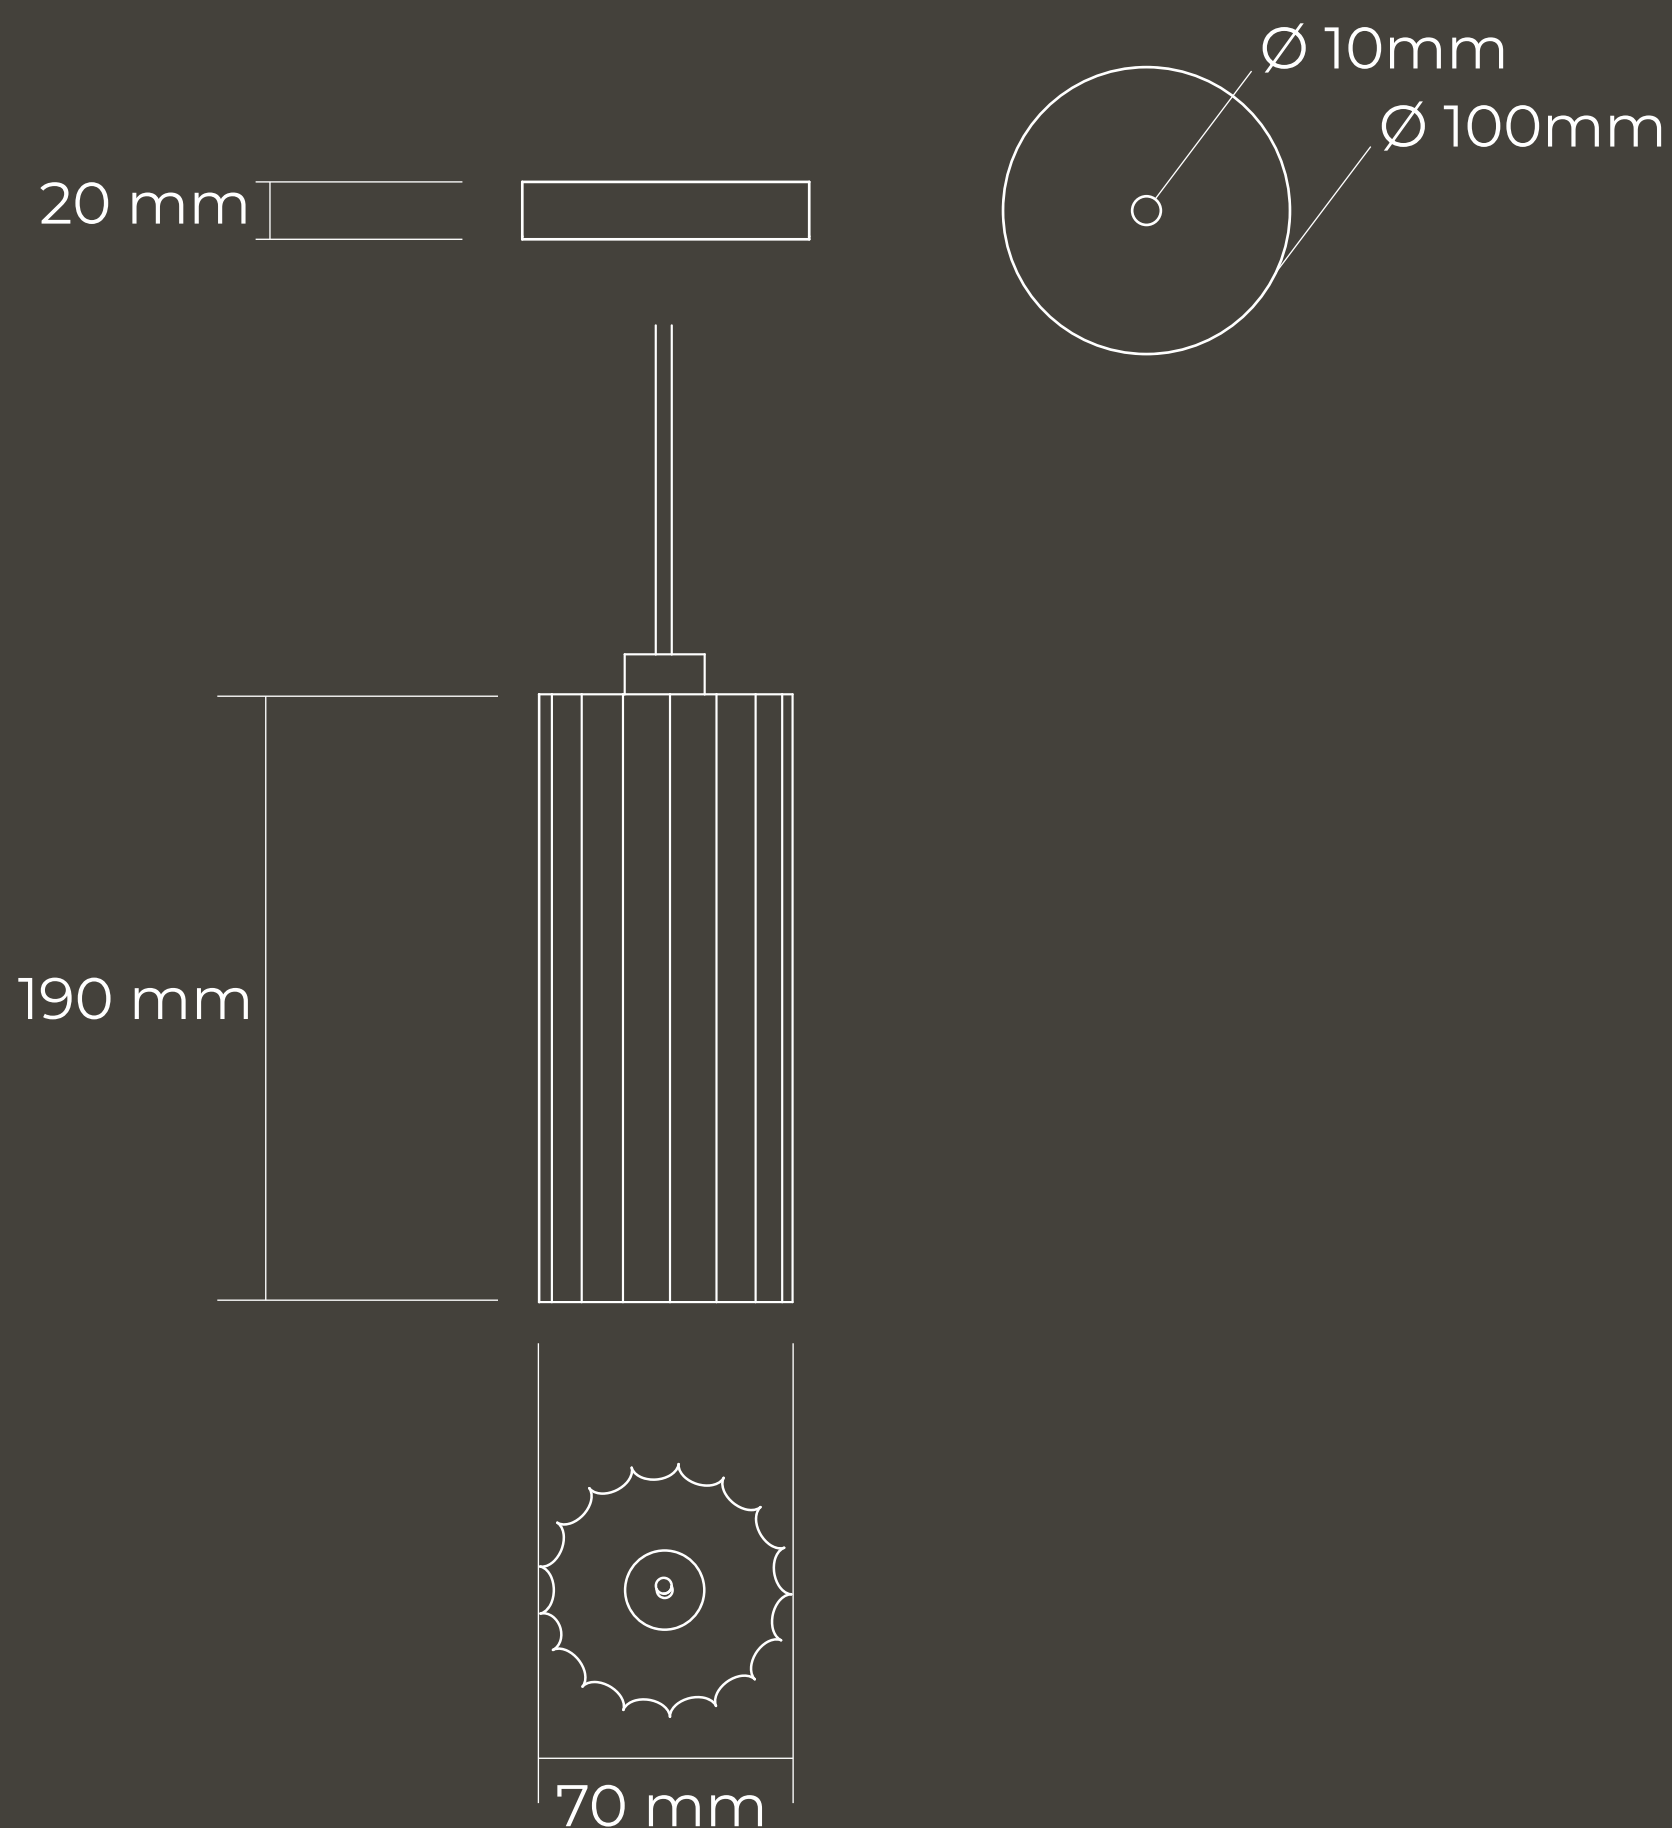

A close-up photograph of a dark, textured material, possibly a piece of wood or a composite material, showing a diagonal crease or joint. The surface is covered in small, dark, irregular spots and fibers. The lighting is dramatic, with a strong shadow on the left side and a bright highlight on the right side.

Material:
Concrete

Light source:
LED bulb MR16 GU10
6W 400 lm 120V
3000K warm light

Weight:
.8 kilos

Cable length:
200 cm

Finishes:

Primitivo

lill *Pendant light*

Multiple pendant light

20 mm 

Material:
Concrete

Light source:
LED bulb MR16 GU10
6W 400 lm 120V
3000K warm light

Weight:
.8 kilos each piece

Cable length:
200 cm

Finishes:

Primitivo

iii Multiple pendant light