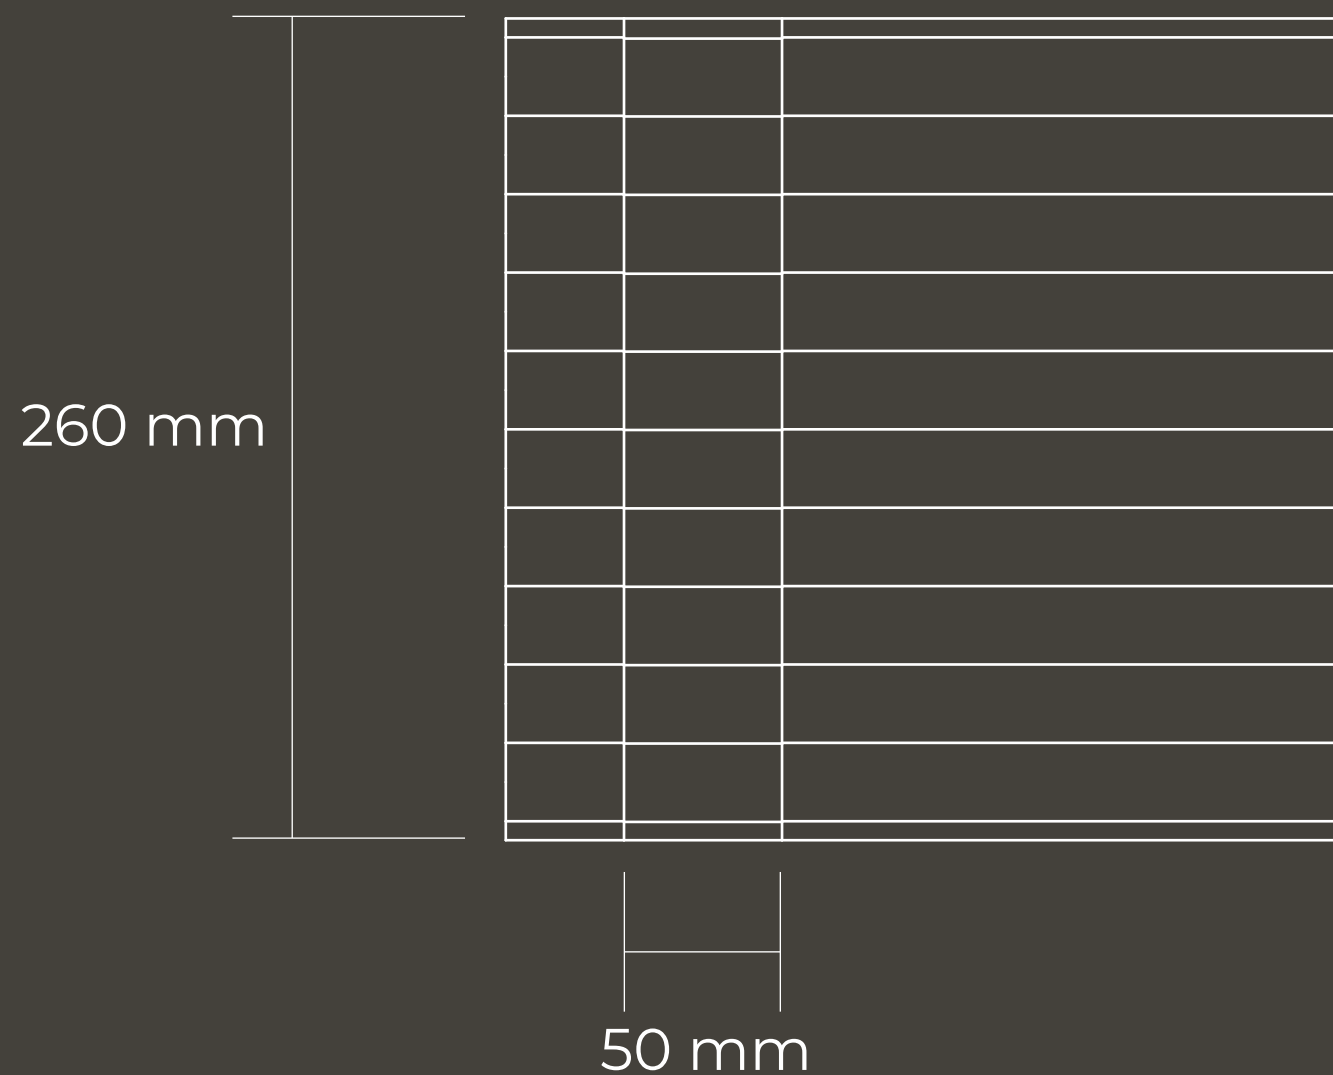

Material:
Concrete

Light source:
LED bulb MR16 GU10
6W 400 lm 120V
3000K warm light

Weight:
.8 kilos

Cable length:
200 cm

Finishes:

Primitivo

lill *Pendant light*

Multiple pendant light

20 mm 

Material:
Concrete

Light source:
LED bulb MR16 GU10
6W 400 lm 120V
3000K warm light

Weight:
.8 kilos each piece

Cable length:
200 cm

Finishes:

Primitivo

iii Multiple pendant light

Wall light

Material:
Concrete

Light source:
2x LED bulb G9
4W 402 lm 120V
2700K warm light

Weight:
1.2 kilos

Finishes:

Primitivo

lill *Wall light*

|||| Base light

Material:
Concrete

Light source:
LED bulb G9
4W 402 lm 120V
2700K warm light

Weight:
1.2 kilos

Finishes:

Primitivo

lil Base light

Our pieces are manufactured hand in hand with artisans and each piece is unique.
Weight and finishes may vary.