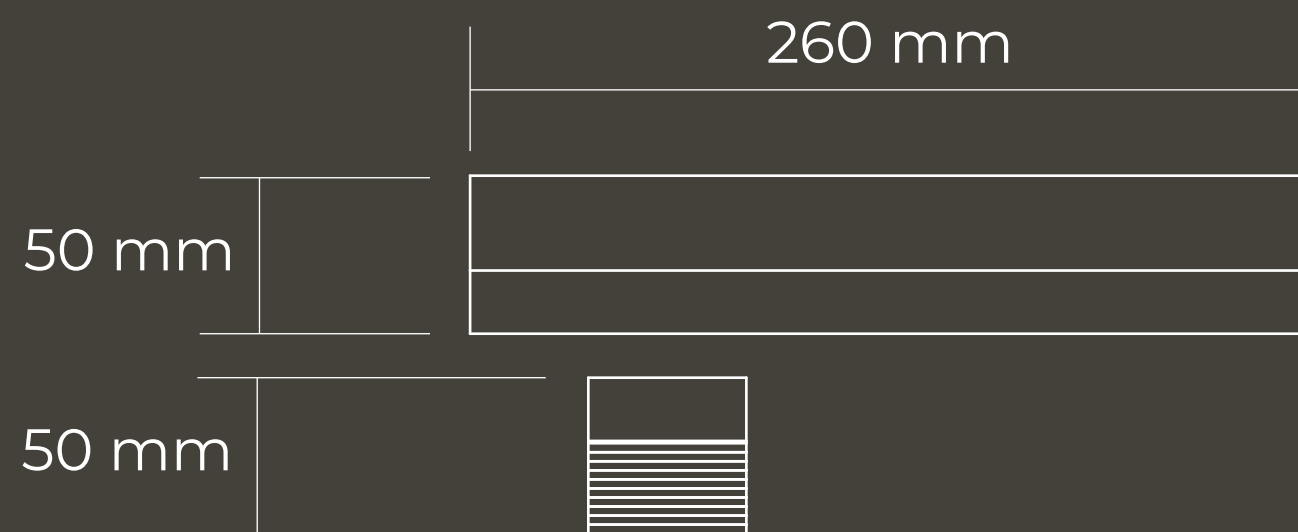

Material:
Concrete

Light source:
LED bulb MR16 GU10
6W 400 lm 120V
3000K warm light

Weight:
.8 kilos

Cable length:
200 cm

Finishes:

Primitivo

lill *Pendant light*

Multiple pendant light

20 mm 

Material:
Concrete

Light source:
LED bulb MR16 GU10
6W 400 lm 120V
3000K warm light

Weight:
.8 kilos each piece

Cable length:
200 cm

Finishes:

Primitivo

iii Multiple pendant light

Wall light

Material:
Concrete

Light source:
2x LED bulb G9
4W 402 lm 120V
2700K warm light

Weight:
1.2 kilos

Finishes:

Primitivo

lill *Wall light*

|||| Base light