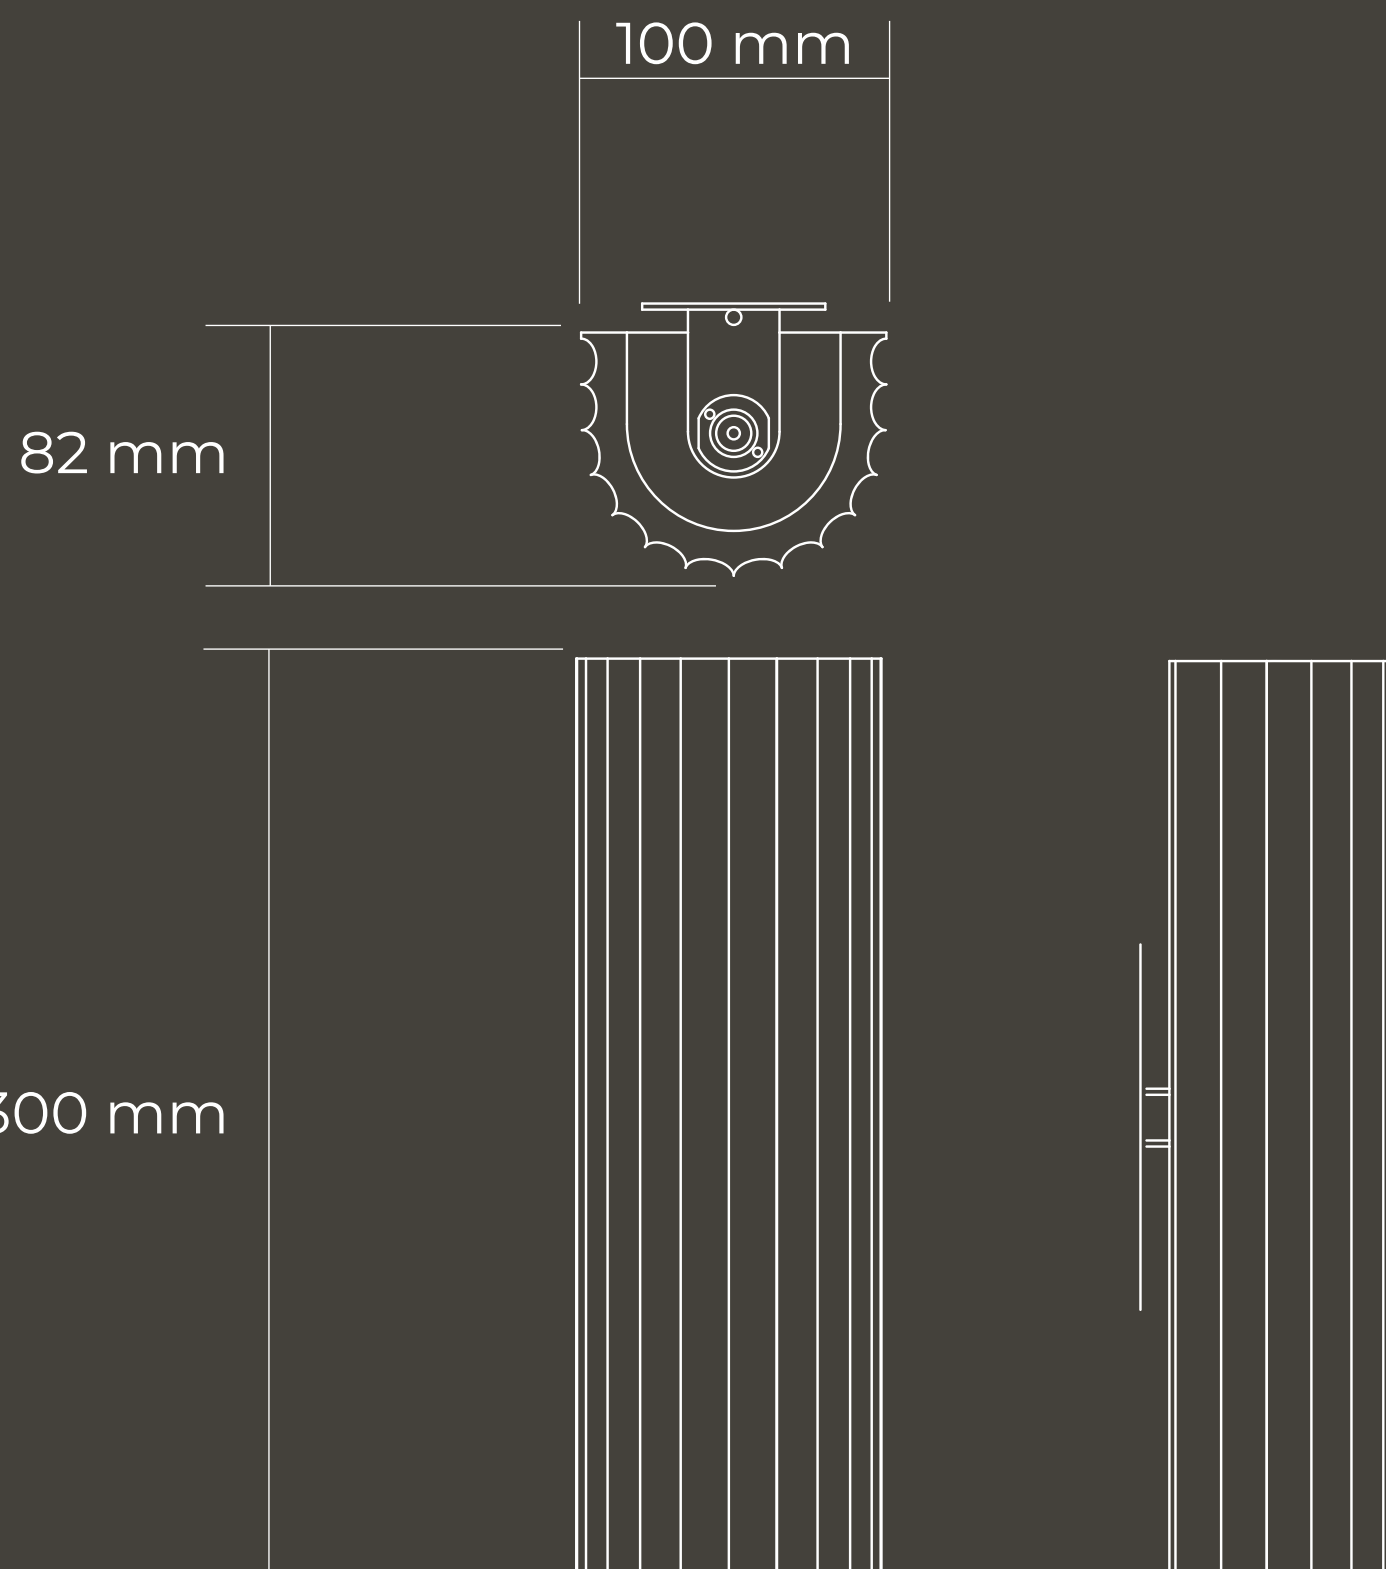

Material:
Concrete

Light source:
LED bulb MR16 GU10
6W 400 lm 120V
3000K warm light

Weight:
.8 kilos

Cable length:
200 cm

Finishes:

Primitivo

lill *Pendant light*

Multiple pendant light

20 mm 

Material:
Concrete

Light source:
LED bulb MR16 GU10
6W 400 lm 120V
3000K warm light

Weight:
.8 kilos each piece

Cable length:
200 cm

Finishes:

Primitivo

iii Multiple pendant light

Wall light

Material:
Concrete

Light source:
2x LED bulb G9
4W 402 lm 120V
2700K warm light

Weight:
1.2 kilos

Finishes:

Primitivo

lill *Wall light*

|||| Base light