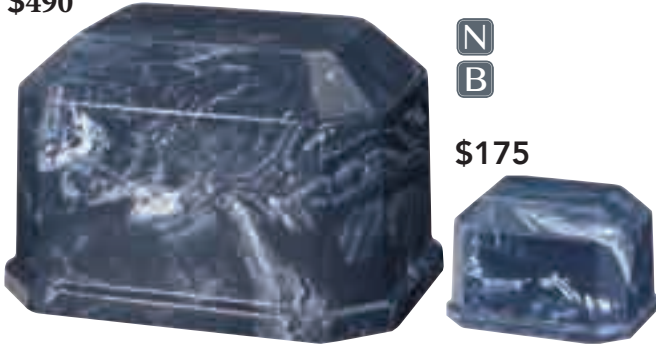

cultured marble

$490

N
B

$175

3WM460	3WM460KS
NAVY BLUE MARBLE	NAVY BLUE MARBLE KEEPSAKE
7" H x 10.625" W x 8" D	2.625" H x 4" W x 3" D
CULTURED MARBLE	CULTURED MARBLE
Volume: 200ci	Volume: 6ci
Access: Bottom	Access: Bottom

$490