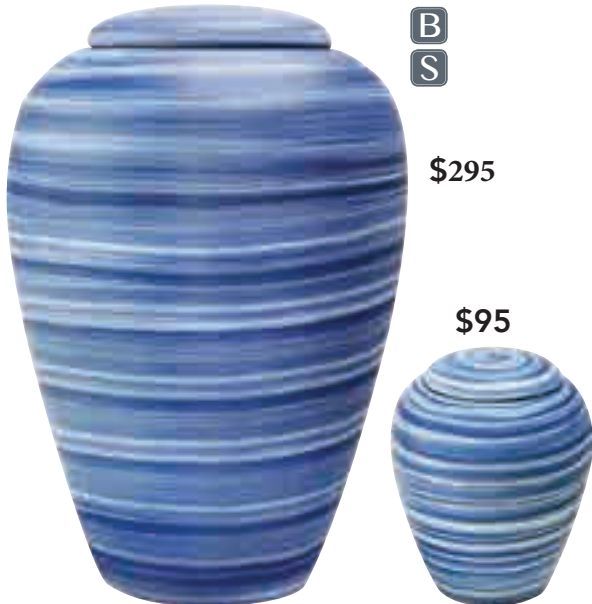

B
S

$295

$95

71233278 PLACIDITY 10.6" H x 7.9" Dia. CLAY Volume: 245ci Access: Top <i>suitable for water and earth burial</i>	71233279 PLACIDITY KEEPSAKE 3.9" H x 3.1" Dia. CLAY Volume: 19ci Access: Top <i>suitable for water and earth burial</i>