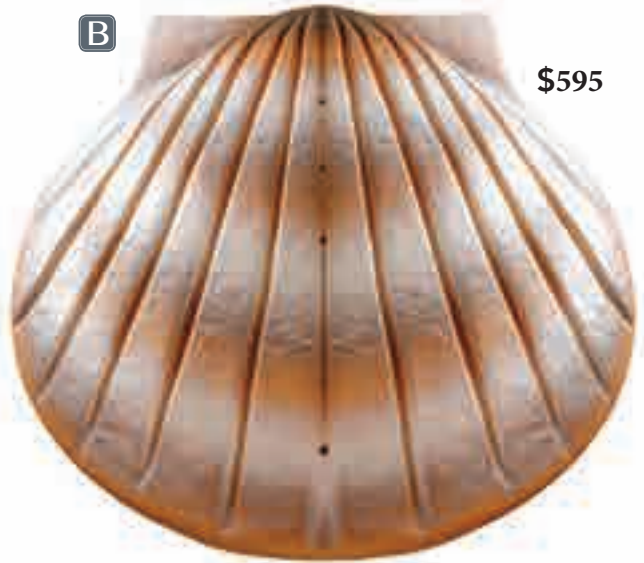

$595

3PA100
SHELL™ URN - PEARL

6.25" H x 16" W x 16" D
RECYCLED PAPER

Volume: 400ci
Access: End

designed to float briefly and sink gracefully in water

B