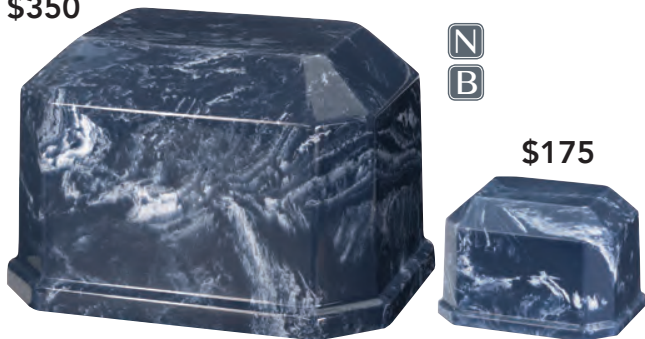

cultured marble

$350