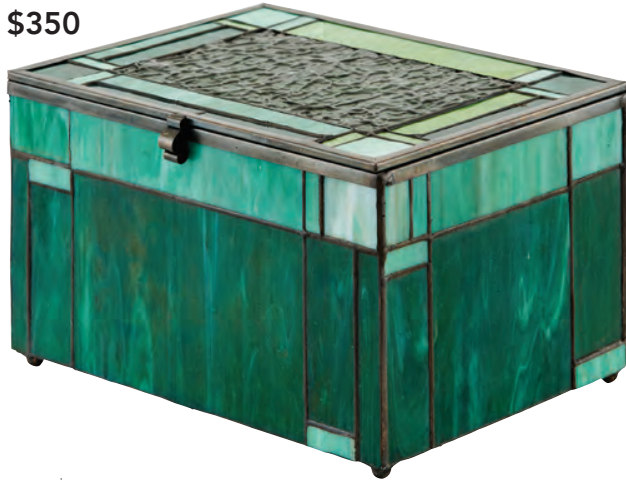

memory chests

$350

H
N
B
S

3GMBGRE
EVERGREEN
5.7" H x 9.6" W x 7.3" D
STAINED GLASS
Volume: 200ci
Access: Top
includes white corrugated insert

$425