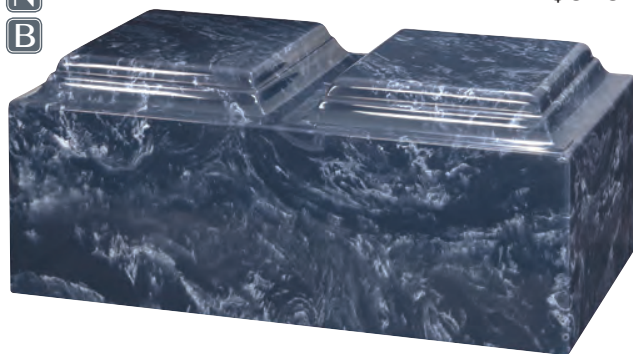

cultured marble

N
B

\$595

3WM460D
NAVY BLUE MARBLE DOUBLE
6.25" H x 15" W x 8" D
CULTURED MARBLE
Volume: 420ci
Access: Bottom

N
B

\$595

3WM400D
BLACK MARBLE DOUBLE
6.25" H x 15" W x 8" D
CULTURED MARBLE
Volume: 420ci
Access: Bottom