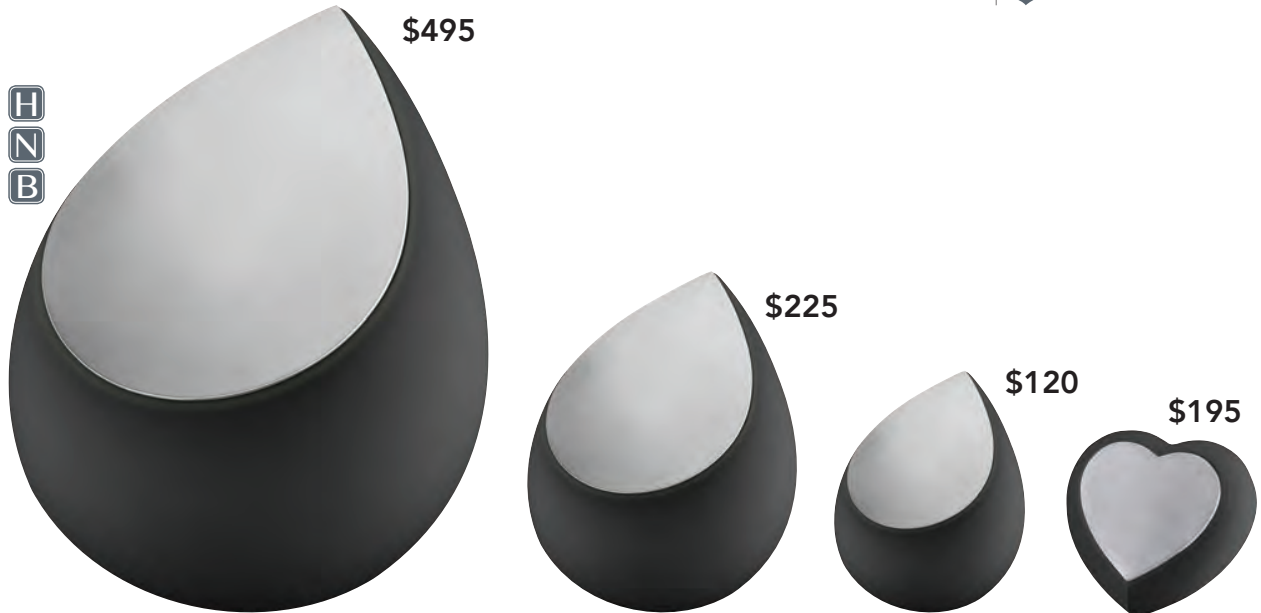

71216990
KETTERING
9.8" H x 8.3" W x 8.5" D
STAINLESS STEEL AND ALLOY
Volume: 250ci
Access: Bottom

71234713
KETTERING MEDIUM
5.9" H x 5.1" W x 5.1" D
STAINLESS STEEL AND ALLOY
Volume: 52ci
Access: Bottom

71216991
KETTERING KEEPSAKE
3.1" H x 2.8" W x 2.8" D
STAINLESS STEEL AND ALLOY
Volume: 7ci
Access: Bottom

71216992
KETTERING HEART KEEPSAKE
1.8" H x 2.8" W x 2.8" D
STAINLESS STEEL AND ALLOY
Volume: 3ci
Access: Bottom