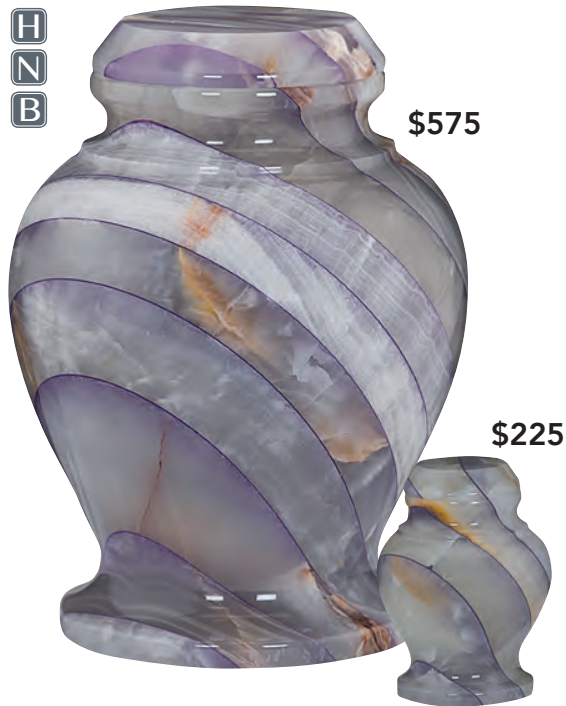

H
N
B

\$1,050

H
N
B

\$650

\$275

71010466
DYNASTY JADE
10.75" H x 8" Dia.
JADE
Volume: 200ci
Access: Top

71008993 GLADE MIST LARGE 7" H x 10" Dia. MARBLE Volume: 200ci Access: Top	71064889 GLADE MIST KEEPSAKE 3" H x 4" Dia. MARBLE Volume: 3ci Access: Top
---	---

natural stone

For personalization options, see price list.

H
N
B

\$575

\$225

71234781	71234782
DESTINY	DESTINY KEEPSAKE
11" H x 8.5" Dia.	5.5" H x 4.2" Dia.
ONYX	ONYX
Volume: 200ci	Volume: 15ci
Access: Top	Access: Top