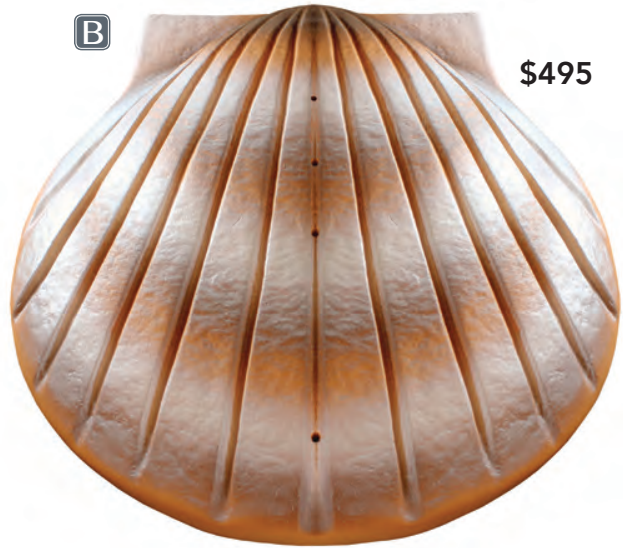

$495

3PA100
SHELL™ URN - PEARL

6.25" H x 16" W x 16" D

RECYCLED PAPER

Volume: 400ci

Access: End

*designed to float briefly and sink gracefully in water
hand painted, each urn is unique and will vary slightly*