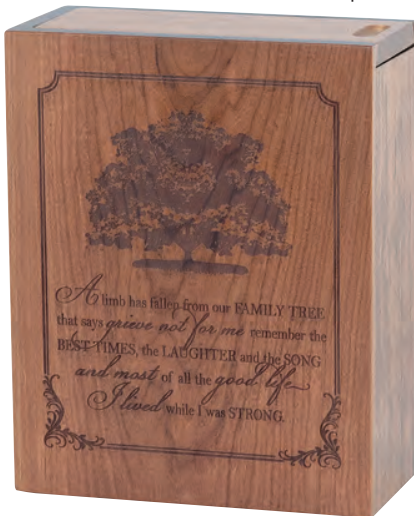

H
S

"A limb has fallen from our family tree that says grieve not for me remember the best times, the laughter and the song and most of all the good life I lived while I was strong."

3DS333
FAMILY TREE SCATTERING URN
10.375" H x 8.25" W x 3.75" D
CHERRY
Volume: 184ci
Access: Top
comes as shown

$495

H
S