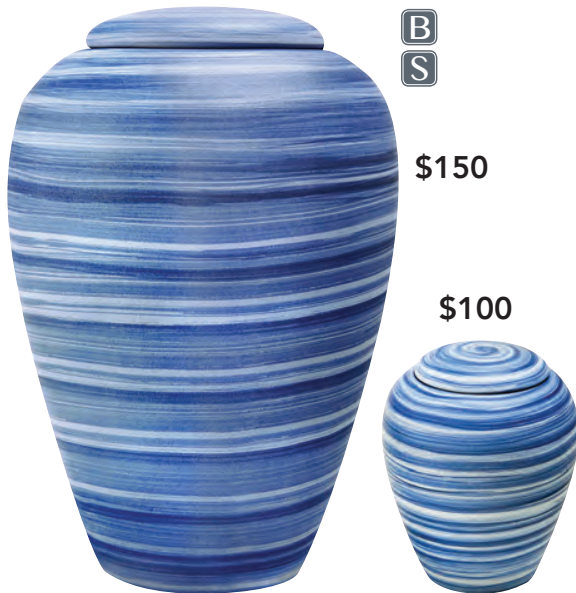

$150

$100

71233278	71233279
PLACIDITY	PLACIDITY KEEPSAKE
10.6" H x 7.9" Dia.	3.9" H x 3.1" Dia.
CLAY	CLAY
Volume: 245ci	Volume: 19ci
Access: Top	Access: Top

suitable for water and earth burial   *suitable for water and earth burial*

Not intended for long-term storage of cremated remains.