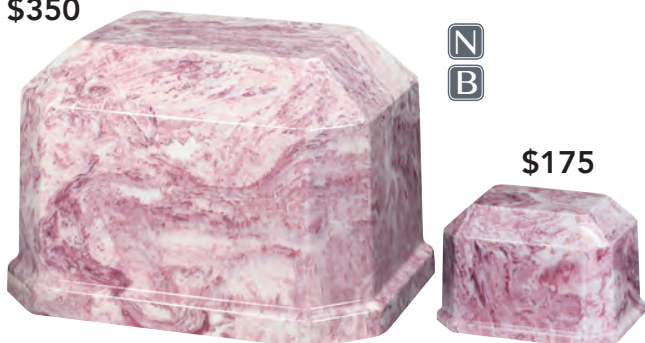

cultured marble

$350

3WM460	3WM460KS
NAVY BLUE MARBLE	NAVY BLUE MARBLE KEEPSAKE
7" H x 10.625" W x 8" D	2.625" H x 4" W x 3" D
CULTURED MARBLE	CULTURED MARBLE
Volume: 200ci	Volume: 6ci
Access: Bottom	Access: Bottom

$350

3WM400	3WM400KS
BLACK MARBLE	BLACK MARBLE KEEPSAKE
7" H x 10.625" W x 8" D	2.625" H x 4" W x 3" D
CULTURED MARBLE	CULTURED MARBLE
Volume: 200ci	Volume: 6ci
Access: Bottom	Access: Bottom

$350

3WM470	3WM470KS
WILD ROSE MARBLE	WILD ROSE MARBLE KEEPSAKE
7" H x 10.625" W x 8" D	2.625" H x 4" W x 3" D
CULTURED MARBLE	CULTURED MARBLE
Volume: 200ci	Volume: 6ci
Access: Bottom	Access: Bottom

$350

3WM450	3WM450KS
GREEN MARBLE	GREEN MARBLE KEEPSAKE
7" H x 10.625" W x 8" D	2.625" H x 4" W x 3" D
CULTURED MARBLE	CULTURED MARBLE
Volume: 200ci	Volume: 6ci
Access: Bottom	Access: Bottom

$350

3WM420	3WM420KS
WHITE MARBLE	WHITE MARBLE KEEPSAKE
7" H x 10.625" W x 8" D	2.625" H x 4" W x 3" D
CULTURED MARBLE	CULTURED MARBLE
Volume: 200ci	Volume: 6ci
Access: Bottom	Access: Bottom