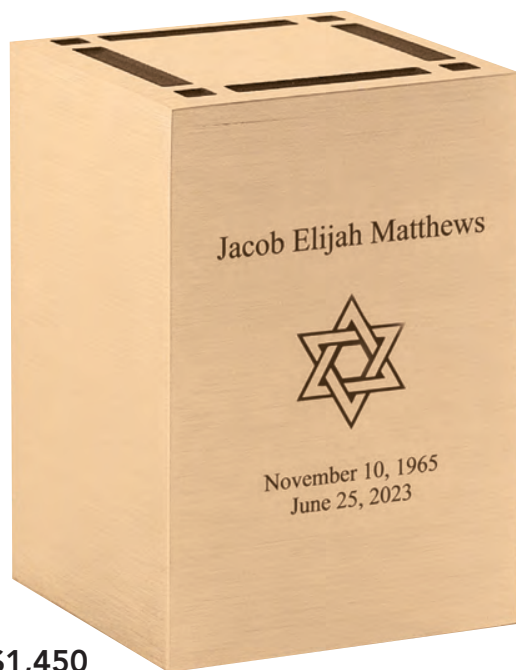

$1,450

71010453
DIAMOND
8" H x 5.5" W x 5.5" D
CAST FACE
Volume: 218ci
Access: Bottom
shown w/ optional design image and text engraving available at additional charge
shown w/ times new roman font