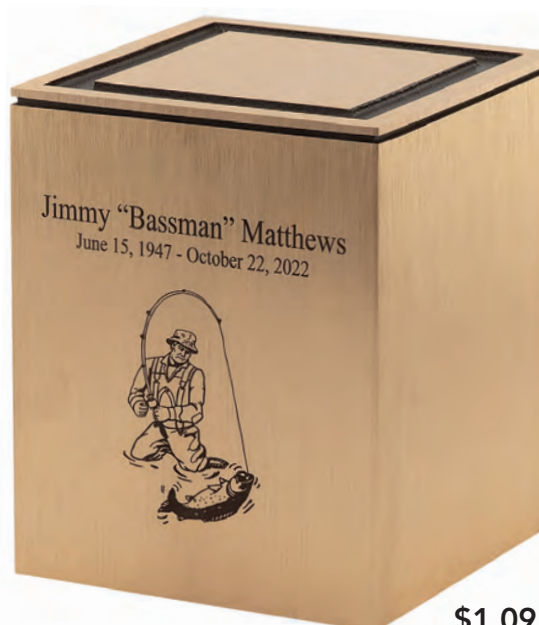

N
B

$1,095

Z375
GUARDIAN
8" H x 5.5" W x 5.75" D
CAST TOP W/ FABRICATED BRONZE
Volume: 208ci
Access: Bottom

*shown w/ optional design image and text
engraving available at additional charge
shown w/ times new roman font*