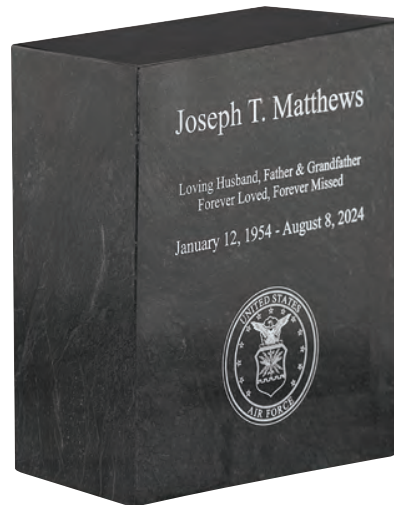

$375

71234788

RAHN

10" H x 8" W x 4" D

MARBLE

Volume: 218ci

Access: Bottom

shown w/ optional design image and text engraving available at additional charge
shown w/ times new roman font

H
N
B