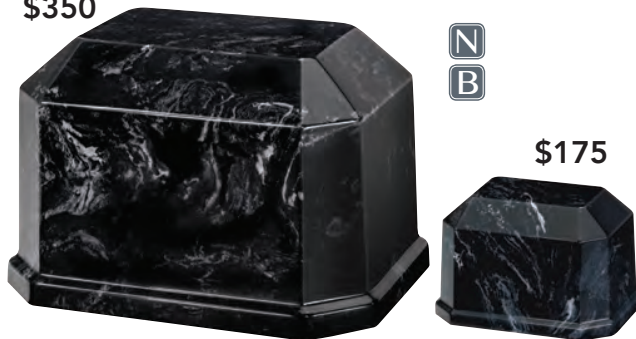

3WM460	3WM460KS
NAVY BLUE MARBLE	NAVY BLUE MARBLE KEEPSAKE
7" H x 10.625" W x 8" D	2.625" H x 4" W x 3" D
CULTURED MARBLE	CULTURED MARBLE
Volume: 200ci	Volume: 6ci
Access: Bottom	Access: Bottom

$350

3WM400	3WM400KS
BLACK MARBLE	BLACK MARBLE KEEPSAKE
7" H x 10.625" W x 8" D	2.625" H x 4" W x 3" D
CULTURED MARBLE	CULTURED MARBLE
Volume: 200ci	Volume: 6ci
Access: Bottom	Access: Bottom

$350