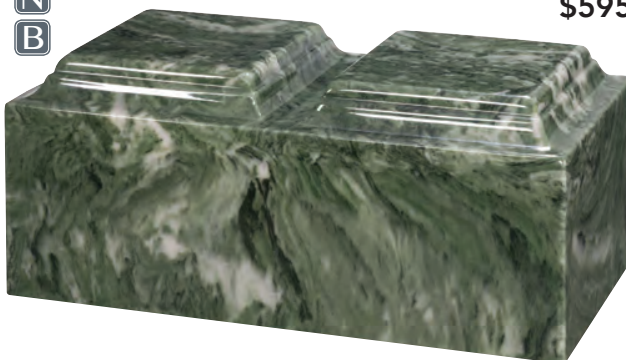

N
B

\$595

3WM470D
WILD ROSE MARBLE DOUBLE
6.25" H x 15" W x 8" D
CULTURED MARBLE
Volume: 420ci
Access: Bottom

N
B

\$595

3WM450D
GREEN MARBLE DOUBLE
6.25" H x 15" W x 8" D
CULTURED MARBLE
Volume: 420ci
Access: Bottom