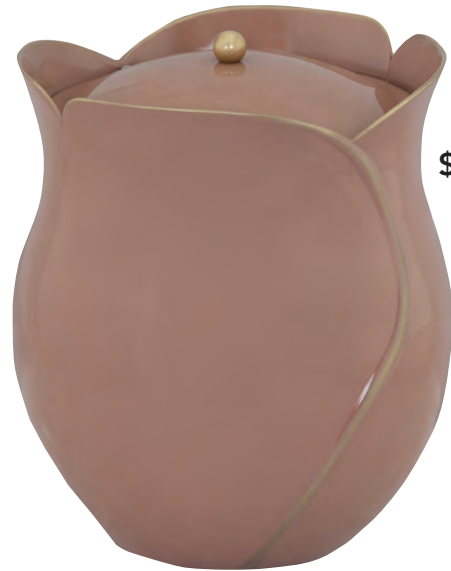

H
N
B

\$895

71215664
FIORE
8.3" H x 7.1" Dia.
BRONZE
Volume: 244ci
Access: Top

H
N
B

\$895

71215665
FLORA
8.3" H x 7.1" Dia.
BRONZE
Volume: 244ci
Access: Top

H
N
B

\$1,650