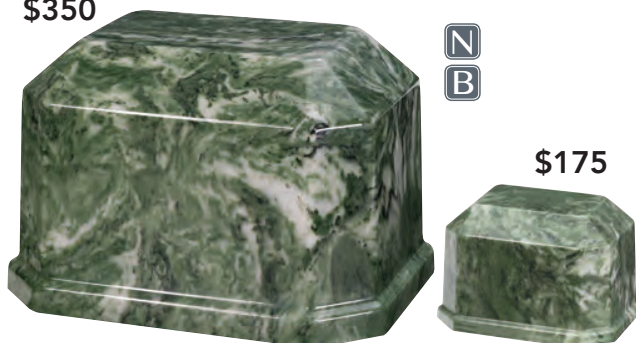

3WM470	3WM470KS
WILD ROSE MARBLE	WILD ROSE MARBLE KEEPSAKE
7" H x 10.625" W x 8" D	2.625" H x 4" W x 3" D
CULTURED MARBLE	CULTURED MARBLE
Volume: 200ci	Volume: 6ci
Access: Bottom	Access: Bottom

$350

3WM450	3WM450KS
GREEN MARBLE	GREEN MARBLE KEEPSAKE
7" H x 10.625" W x 8" D	2.625" H x 4" W x 3" D
CULTURED MARBLE	CULTURED MARBLE
Volume: 200ci	Volume: 6ci
Access: Bottom	Access: Bottom

$350