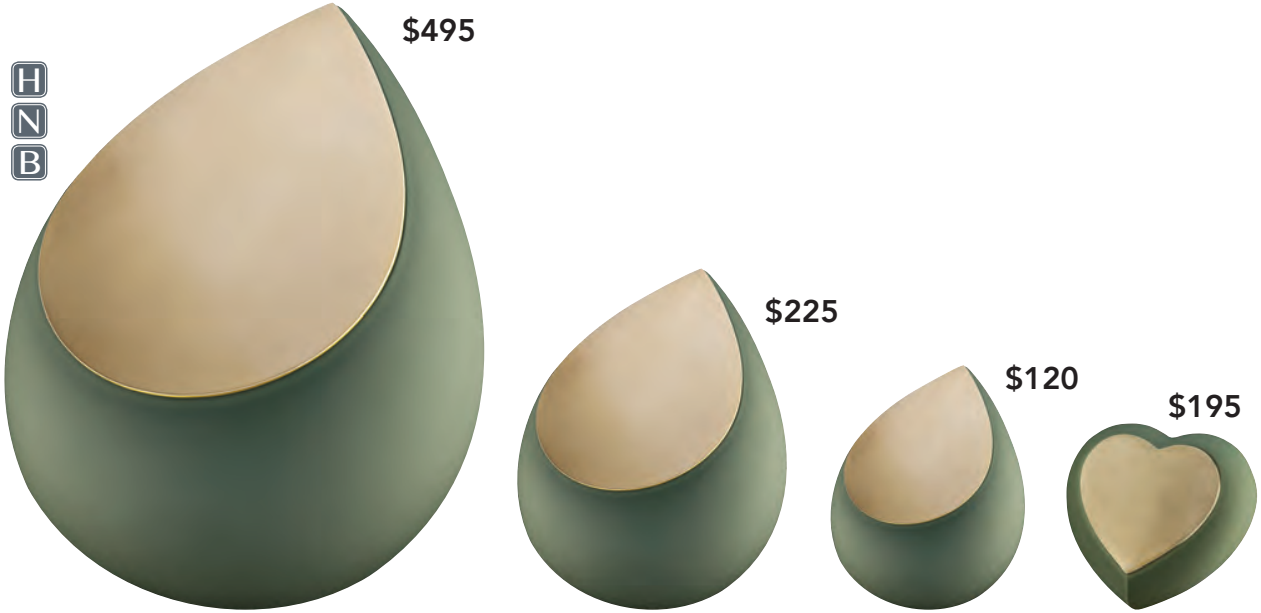

71216994
PATTERSON
9.8" H x 8.3" W x 8.5" D
STAINLESS STEEL AND ALLOY
Volume: 250ci
Access: Bottom

71234712
PATTERSON MEDIUM
5.9" H x 5.1" W x 5.1" D
STAINLESS STEEL AND ALLOY
Volume: 52ci
Access: Bottom

71216995
PATTERSON KEEPSAKE
3.1" H x 2.8" W x 2.8" D
STAINLESS STEEL AND ALLOY
Volume: 7ci
Access: Bottom

71216996
PATTERSON HEART KEEPSAKE
1.8" H x 2.8" W x 2.8" D
STAINLESS STEEL AND ALLOY
Volume: 3ci
Access: Bottom