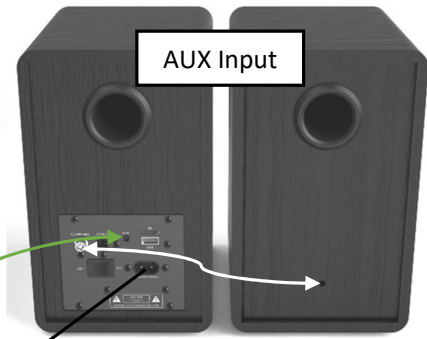

PC Desktop Set Up

Recommended 3m distance from projector to screen

Mains Power

5m Audio Cable

10m VGA Cable

Mains Power