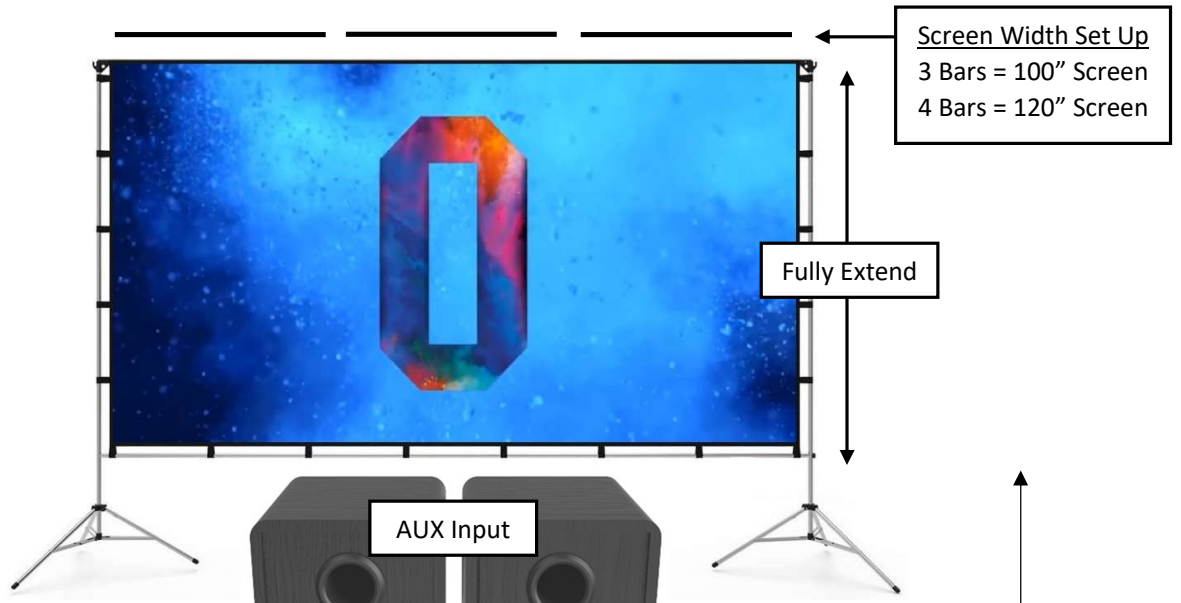

PC Desktop Set Up

Recommended 3m distance from projector to screen

Mains Power

5m Audio Cable

10m VGA Cable

Mains Power